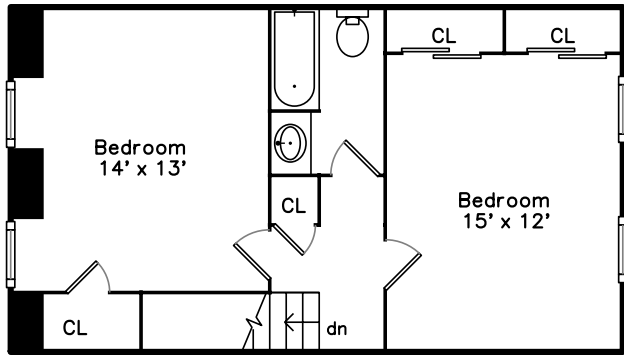

# Upper

**945 Riverside Drive #28B  
Methuen, MA 01844**

PicturePlan(tm) by Vis-Home(C) 2016  
Measurements may not be 100% accurate.  
Floor plans are provided for convenience only.  
Room sizes are not used to calculate area.

# Main

Patio  
12' x 12'

# Upper