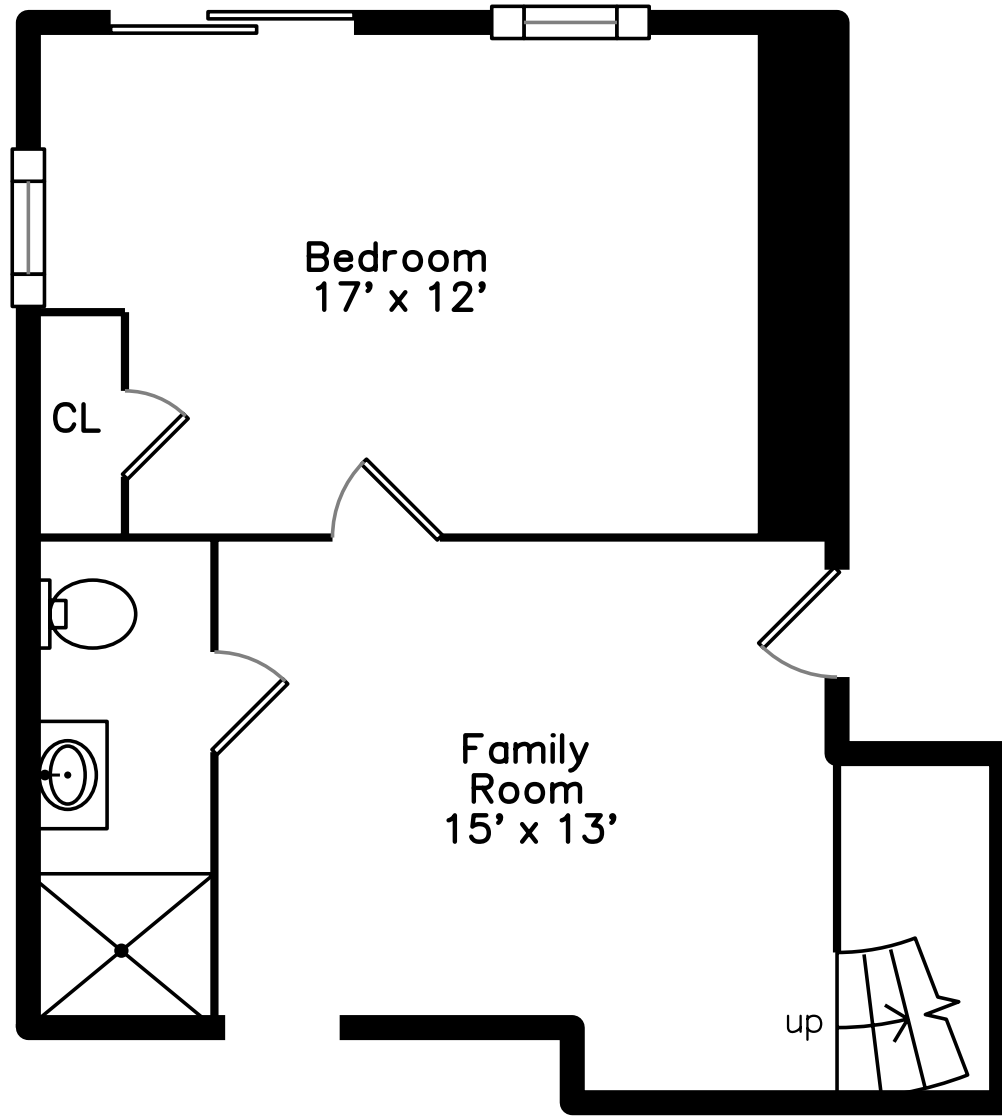

Main

Lower

78 Colburn Street
Waltham, MA 02453

PicturePlan by  vis-home

Measurements may not be 100% accurate.

Floor plans are provided for convenience only.

Room sizes are not used to calculate area.

Main

Lower

Outside

Outside

Outside

Outside

Outside

Deck

Deck

Outside

Foyer

Living Room

Living Room

Dining Room

Dining Room

Kitchen

Kitchen

Kitchen

Bedroom

Bedroom

Bedroom

Bedroom

Bathroom

Family Room

Family Room