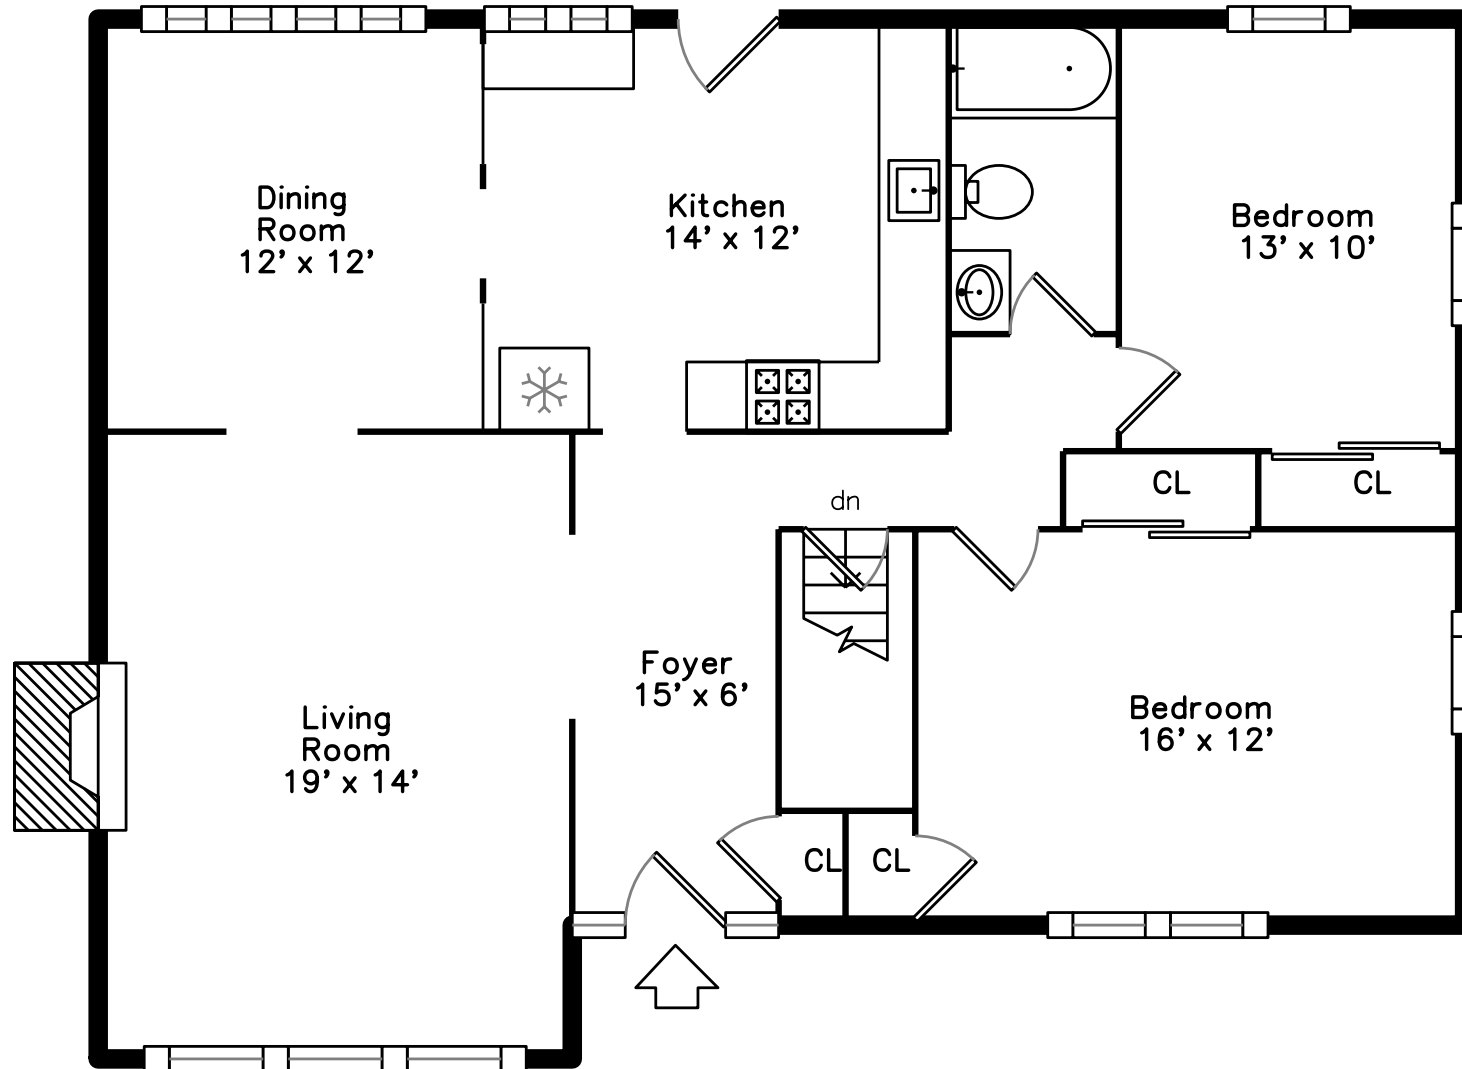

Main

Lower

78 Colburn Street
Waltham, MA 02453

PicturePlan by  vis-home

Measurements may not be 100% accurate.

Floor plans are provided for convenience only.

Room sizes are not used to calculate area.

Main

Lower

Outside

Outside

Outside

Outside

Outside

Deck

Deck

Outside

Foyer

Living Room

Living Room

Dining Room

Dining Room

Kitchen

Kitchen

Kitchen

Bedroom

Bedroom

Bedroom

Bedroom

Bathroom

Family Room

Family Room