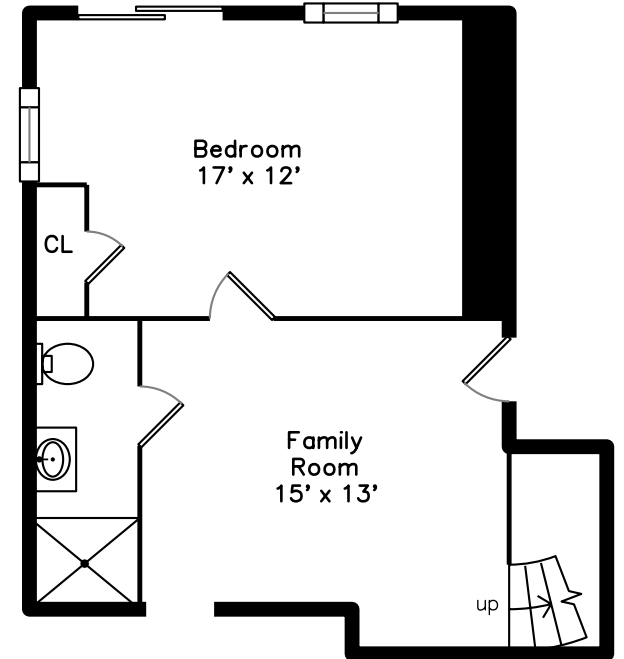

Main

Lower

78 Colburn Street
Waltham, MA 02453

PicturePlan by  vis-home

Measurements may not be 100% accurate.

Floor plans are provided for convenience only.

Room sizes are not used to calculate area.

Main

Lower

Outside

Outside

Outside

Outside

Outside

Deck

Deck

Outside

Foyer

Living Room

Living Room

Dining Room

Dining Room

Kitchen

Kitchen

Kitchen

Bedroom

Bedroom

Bedroom

Bedroom

Bathroom

Family Room

Family Room