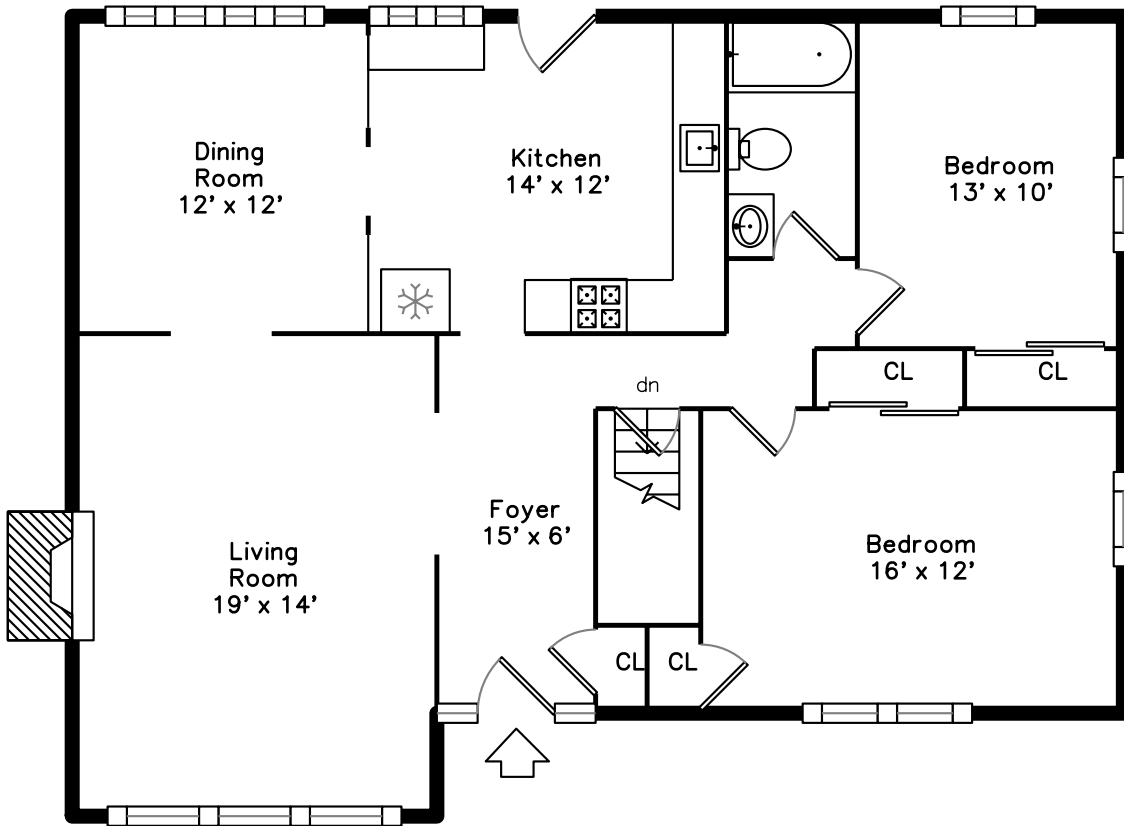

Main

Lower

78 Colburn Street
Waltham, MA 02453

PicturePlan by  vis-home

Measurements may not be 100% accurate.

Floor plans are provided for convenience only.

Room sizes are not used to calculate area.

Main

Lower

Outside

Outside

Outside

Outside

Outside

Deck

Deck

Outside

Foyer

Living Room

Living Room

Dining Room

Dining Room

Kitchen

Kitchen

Kitchen

Bedroom

Bedroom

Bedroom

Bedroom

Bathroom

Family Room

Family Room