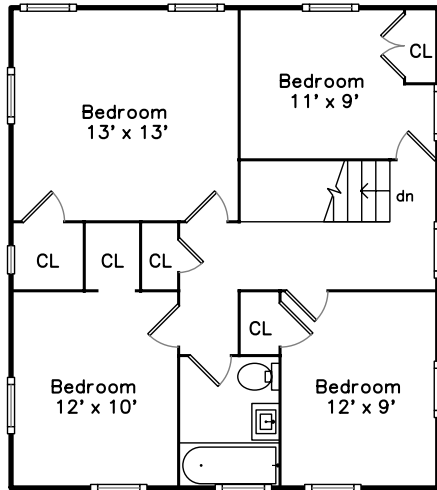

Upper

Basement

Main

**34 Royall Street
Medford, MA 02155**

PicturePlan(tm) by Vis-Home(C) 2016
Measurements may not be 100% accurate.
Floor plans are provided for convenience only.
Room sizes are not used to calculate area.

Upper

Main

Basement

Outside

Outside

Outside

Back

Back

Back

Living Room

Living Room

Dining Room

Dining Room

Den

Kitchen

Kitchen

Bathroom

Recreation Room

Recreation Room

Bathroom