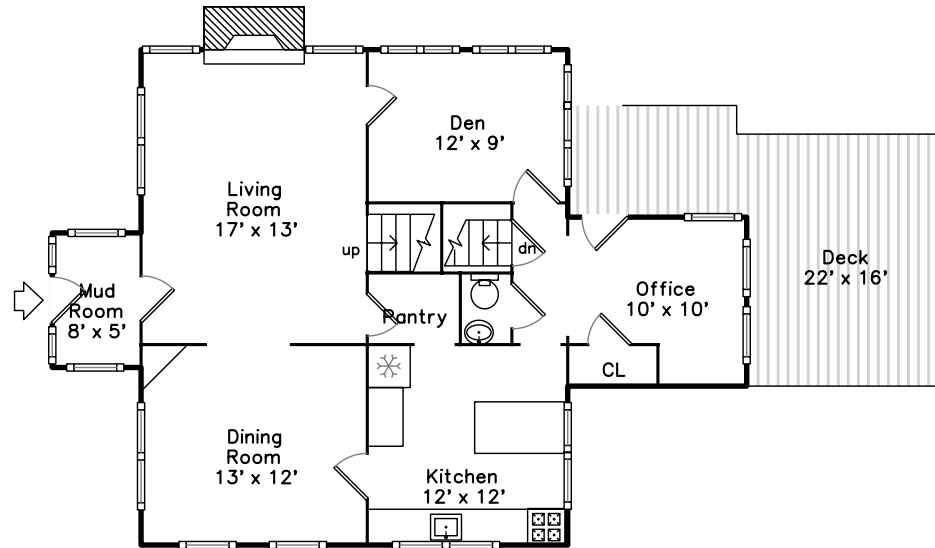

Upper

Basement

Main

**34 Royall Street
Medford, MA 02155**

PicturePlan(tm) by Vis-Home(C) 2016
Measurements may not be 100% accurate.
Floor plans are provided for convenience only.
Room sizes are not used to calculate area.

Upper

Main

Basement

Outside

Outside

Outside

Back

Back

Back

Living Room

Living Room

Dining Room

Dining Room

Den

Kitchen

Kitchen

Bathroom

Recreation Room

Recreation Room

Bathroom