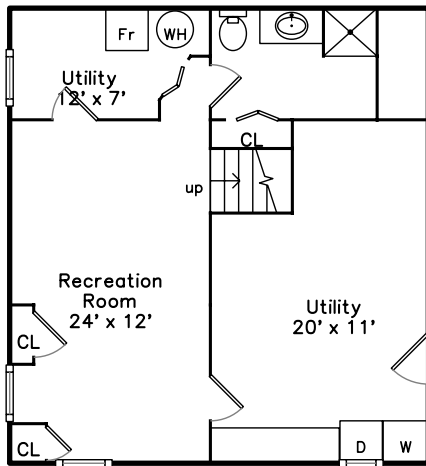

Upper

Basement

Main

**34 Royall Street
Medford, MA 02155**

PicturePlan(tm) by Vis-Home(C) 2016
Measurements may not be 100% accurate.
Floor plans are provided for convenience only.
Room sizes are not used to calculate area.

Upper

Main

Basement

Outside

Outside

Outside

Back

Back

Back

Living Room

Living Room

Dining Room

Dining Room

Den

Kitchen

Kitchen

Bathroom

Recreation Room

Recreation Room

Bathroom