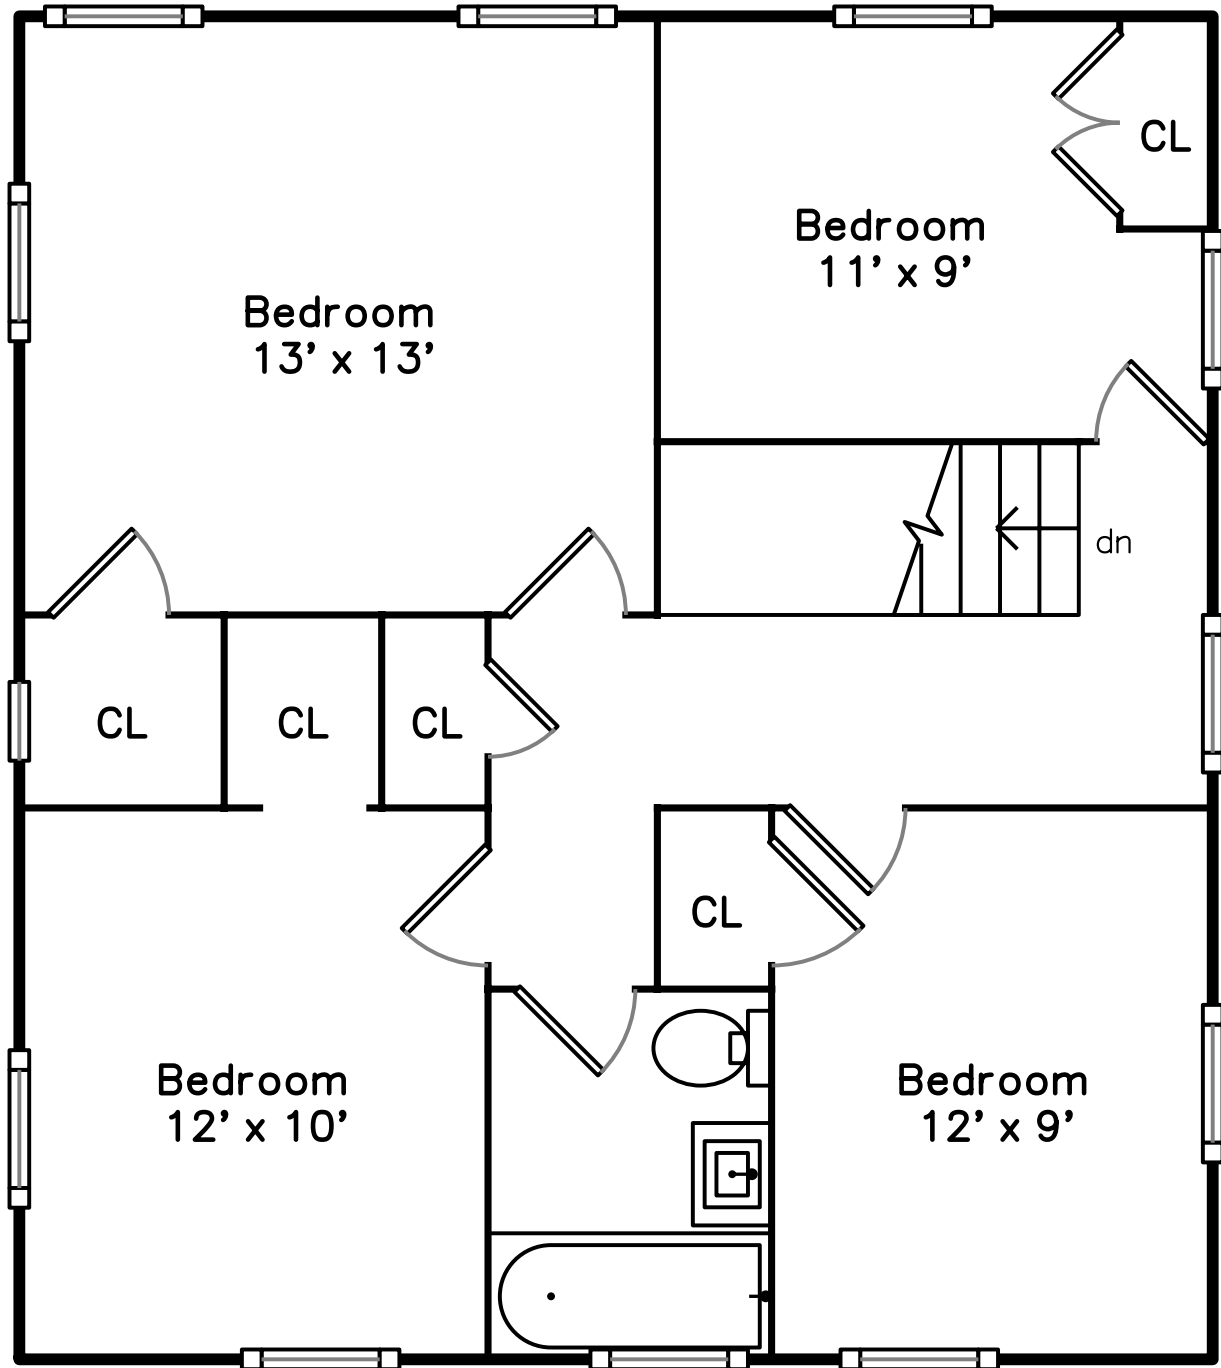

Upper

Basement

Main

**34 Royall Street
Medford, MA 02155**

PicturePlan(tm) by Vis-Home(C) 2016
Measurements may not be 100% accurate.
Floor plans are provided for convenience only.
Room sizes are not used to calculate area.

Upper

Main

Basement

Outside

Outside

Outside

Back

Back

Back

Living Room

Living Room

Dining Room

Dining Room

Den

Kitchen

Kitchen

Bathroom

Recreation Room

Recreation Room

Bathroom