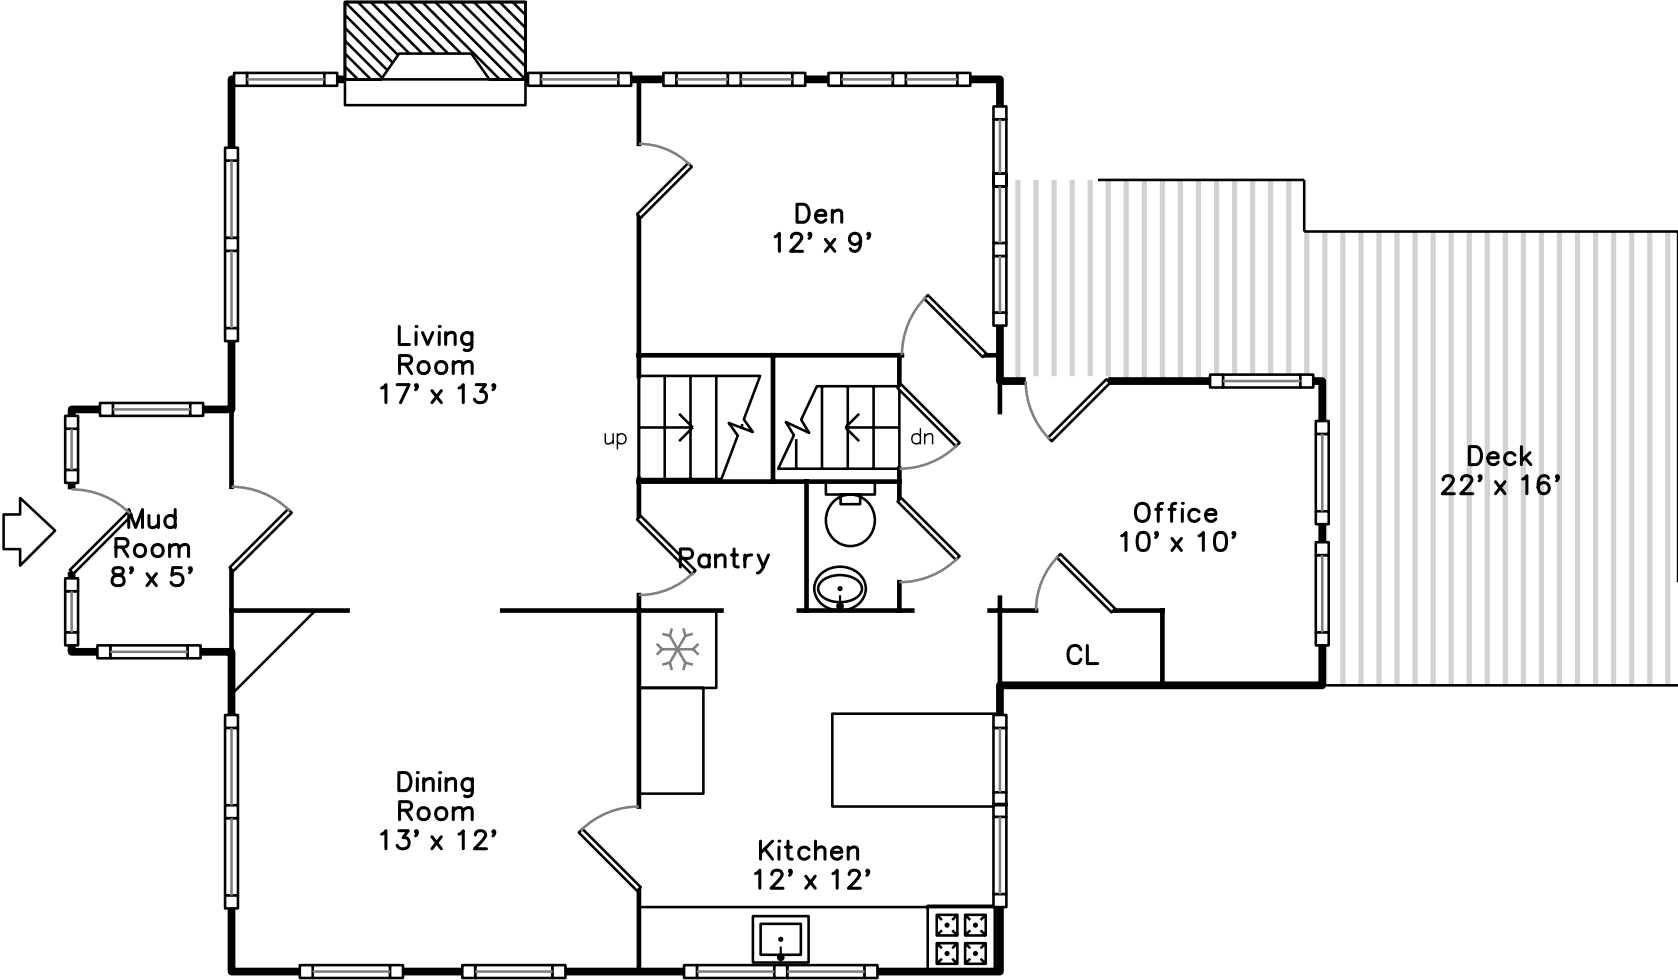

Upper

Basement

Main

**34 Royall Street
Medford, MA 02155**

PicturePlan(tm) by Vis-Home(C) 2016
Measurements may not be 100% accurate.
Floor plans are provided for convenience only.
Room sizes are not used to calculate area.

Upper

Main

Basement

Outside

Outside

Outside

Back

Back

Back

Living Room

Living Room

Dining Room

Dining Room

Den

Kitchen

Kitchen

Kitchen

Office

Powder

Deck

Bedroom

Bedroom

Bedroom

Bedroom