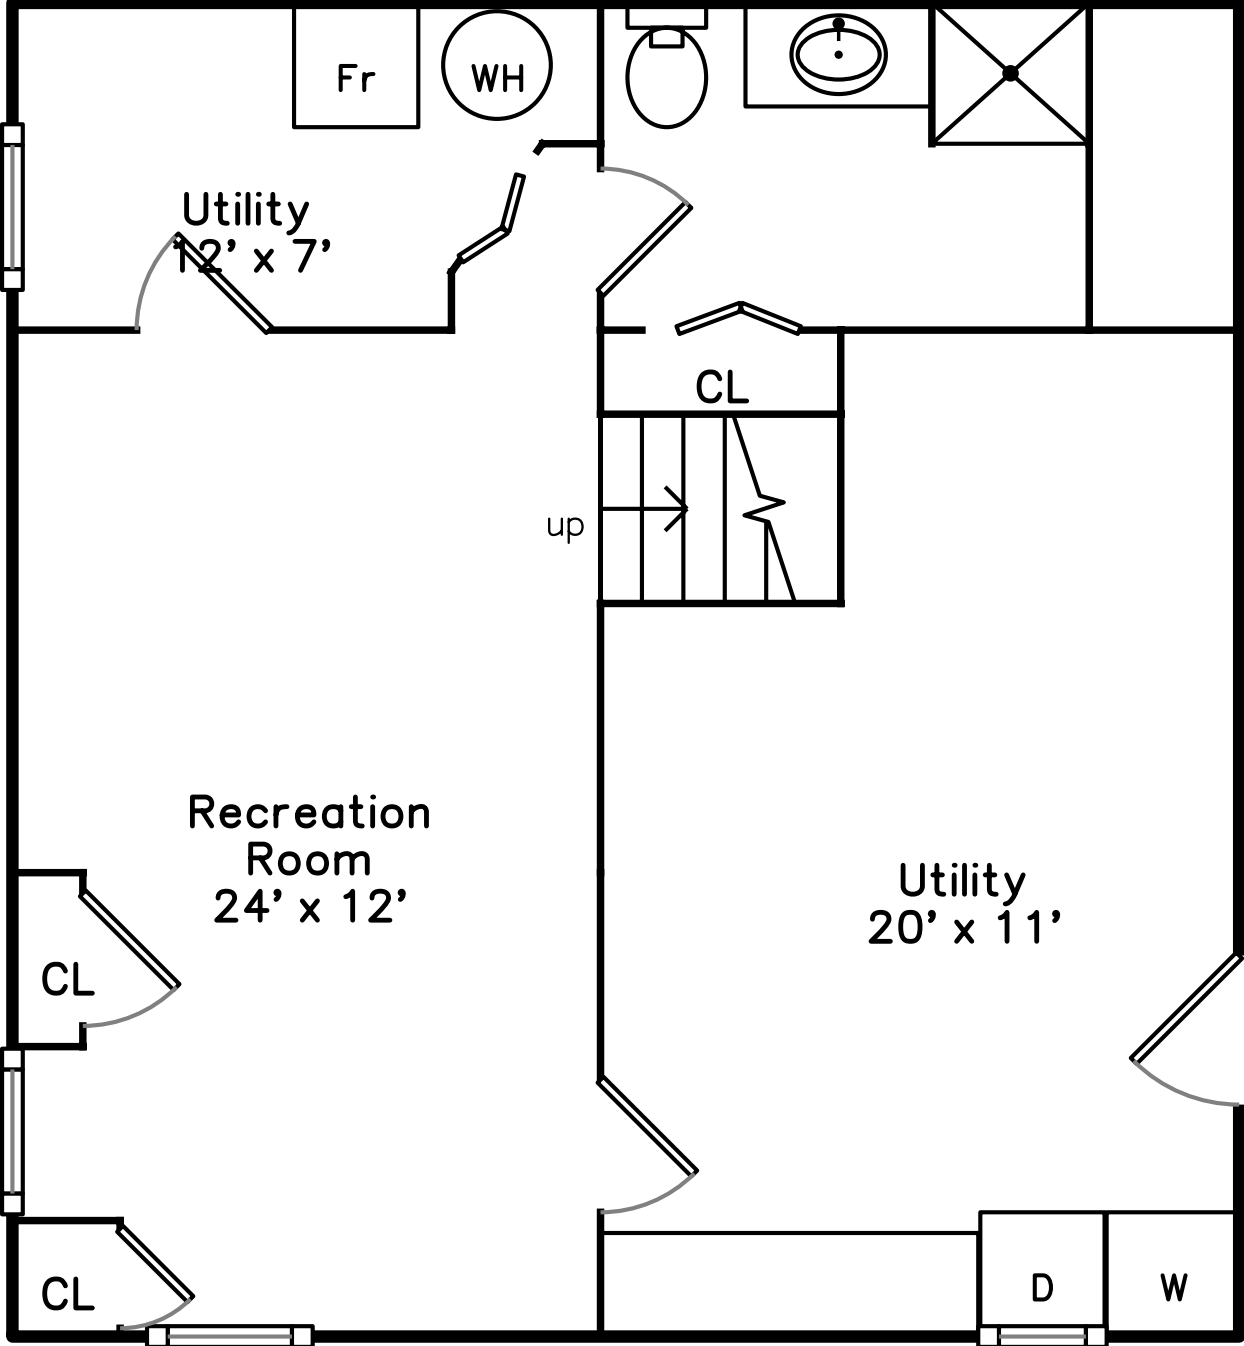

Upper

Basement

Main

**34 Royall Street
Medford, MA 02155**

PicturePlan(tm) by Vis-Home(C) 2016
Measurements may not be 100% accurate.
Floor plans are provided for convenience only.
Room sizes are not used to calculate area.

Upper

Main

Basement

Outside

Outside

Outside

Back

Back

Back

Living Room

Living Room

Dining Room

Dining Room

Den

Kitchen

Kitchen

Bathroom

Recreation Room

Recreation Room

Bathroom