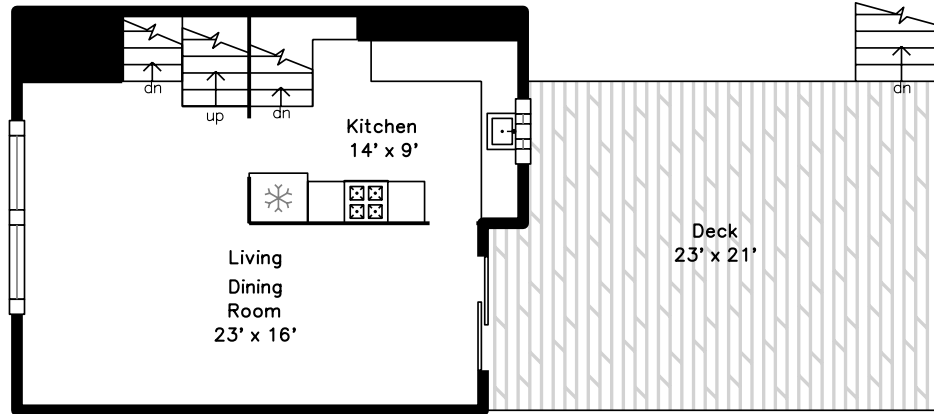

Top

Upper

Main

Basement

14 Randy Road  
Framingham, MA 01701

PicturePlan by  vis-home

Measurements may not be 100% accurate.  
Floor plans are provided for convenience only.  
Room sizes are not used to calculate area.