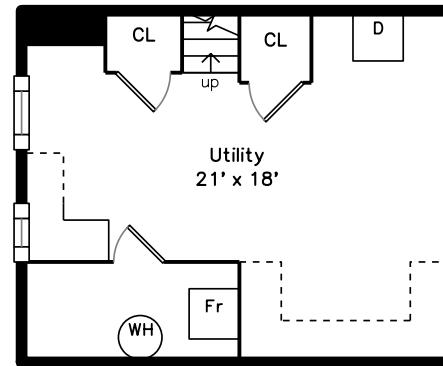

Top

Upper

Main

Basement

14 Randy Road  
Framingham, MA 01701

PicturePlan by  vis-home

Measurements may not be 100% accurate.  
Floor plans are provided for convenience only.  
Room sizes are not used to calculate area.