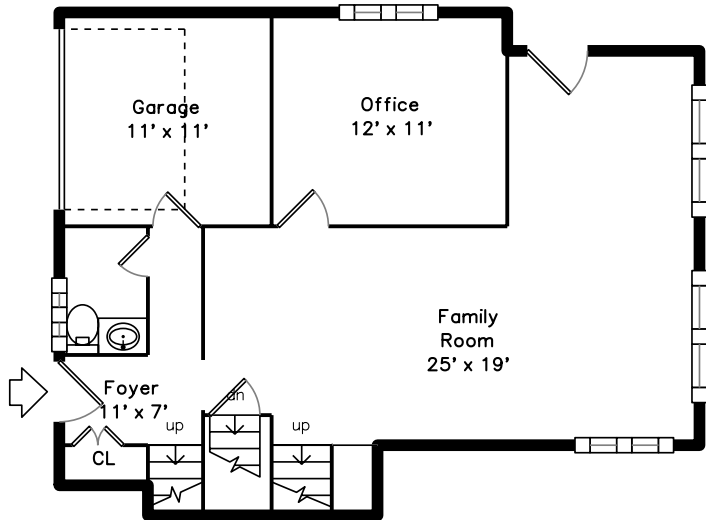

Top

Upper

Main

Basement

14 Randy Road  
Framingham, MA 01701

PicturePlan by  vis-home

Measurements may not be 100% accurate.  
Floor plans are provided for convenience only.  
Room sizes are not used to calculate area.

# Upper