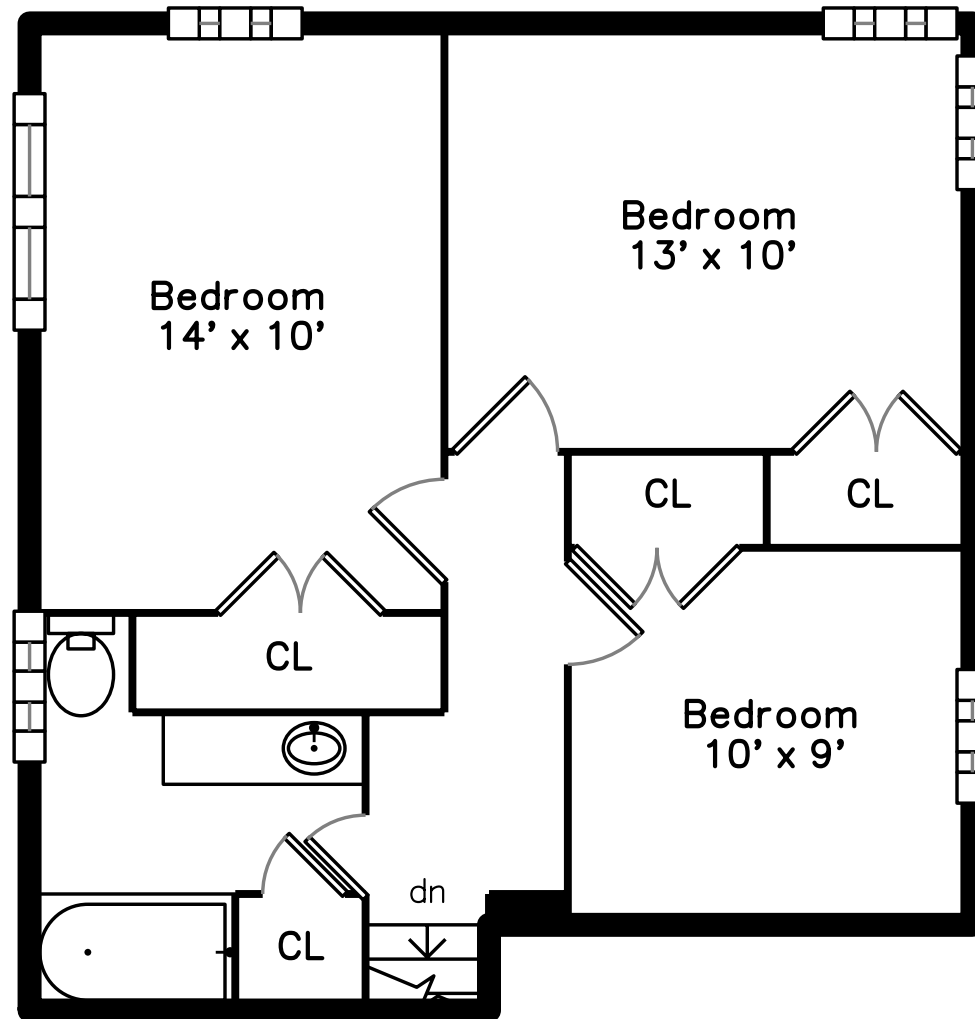

Top

Upper

Main

Basement

14 Randy Road  
Framingham, MA 01701

PicturePlan by  vis-home

Measurements may not be 100% accurate.  
Floor plans are provided for convenience only.  
Room sizes are not used to calculate area.

# Upper

# Basement

Outside

Outside

Backyard

Backyard

Backyard

Backyard

Family Room

Family Room

Family Room

Office

Powder Room

Living Dining Room

Living Dining Room

Living Dining Room

Living Dining Room