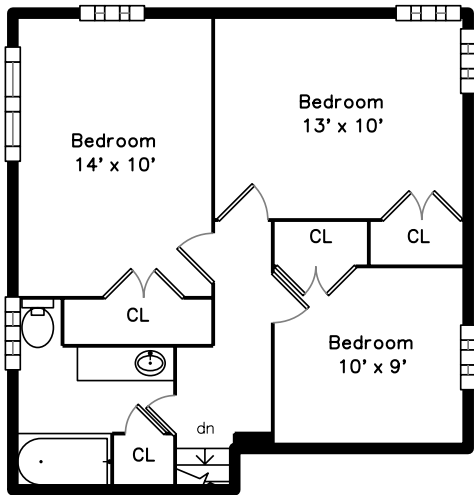

Top

Upper

Main

Basement

14 Randy Road  
Framingham, MA 01701

PicturePlan by  vis-home

Measurements may not be 100% accurate.  
Floor plans are provided for convenience only.  
Room sizes are not used to calculate area.

# Upper

Living Dining Room

Kitchen

Kitchen

Kitchen

Deck

Deck

Bedroom

Bedroom

Bedroom

Bathroom