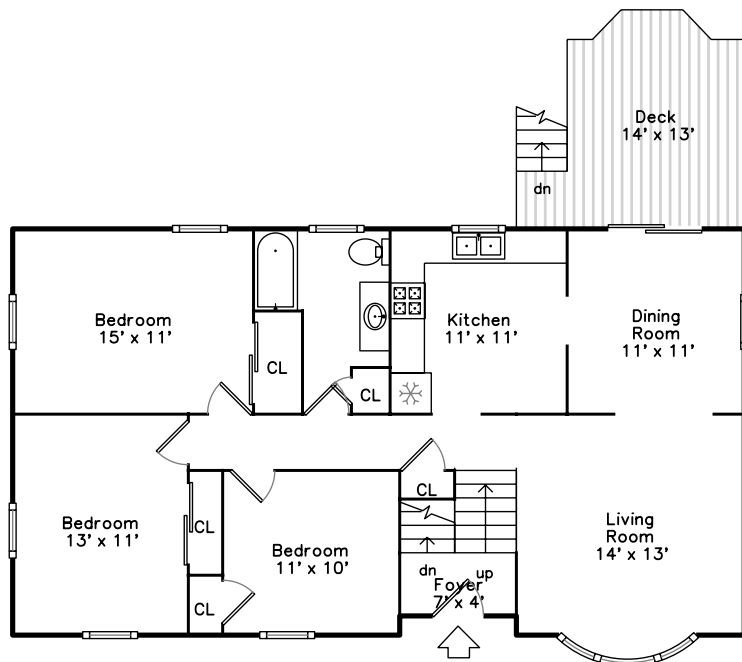

Main

Lower

**7 Clearview Drive
Milford, MA 02038**

PicturePlan(tm) by Vis-Home(C) 2016
Measurements may not be 100% accurate.
Floor plans are provided for convenience only.
Room sizes are not used to calculate area.

Main

Lower

Outside

Outside

Kitchen

Kitchen

Bathroom

Family Room

Family Room

Deck

Deck

Living Room

Living Room

Living Room

Living Room

Dining Room

Dining Room

Bedroom

Bedroom

Office/Exercise Rm

Office/Exercise Rm

Office/Exercise Rm

Office/Exercise Rm

Powder Room