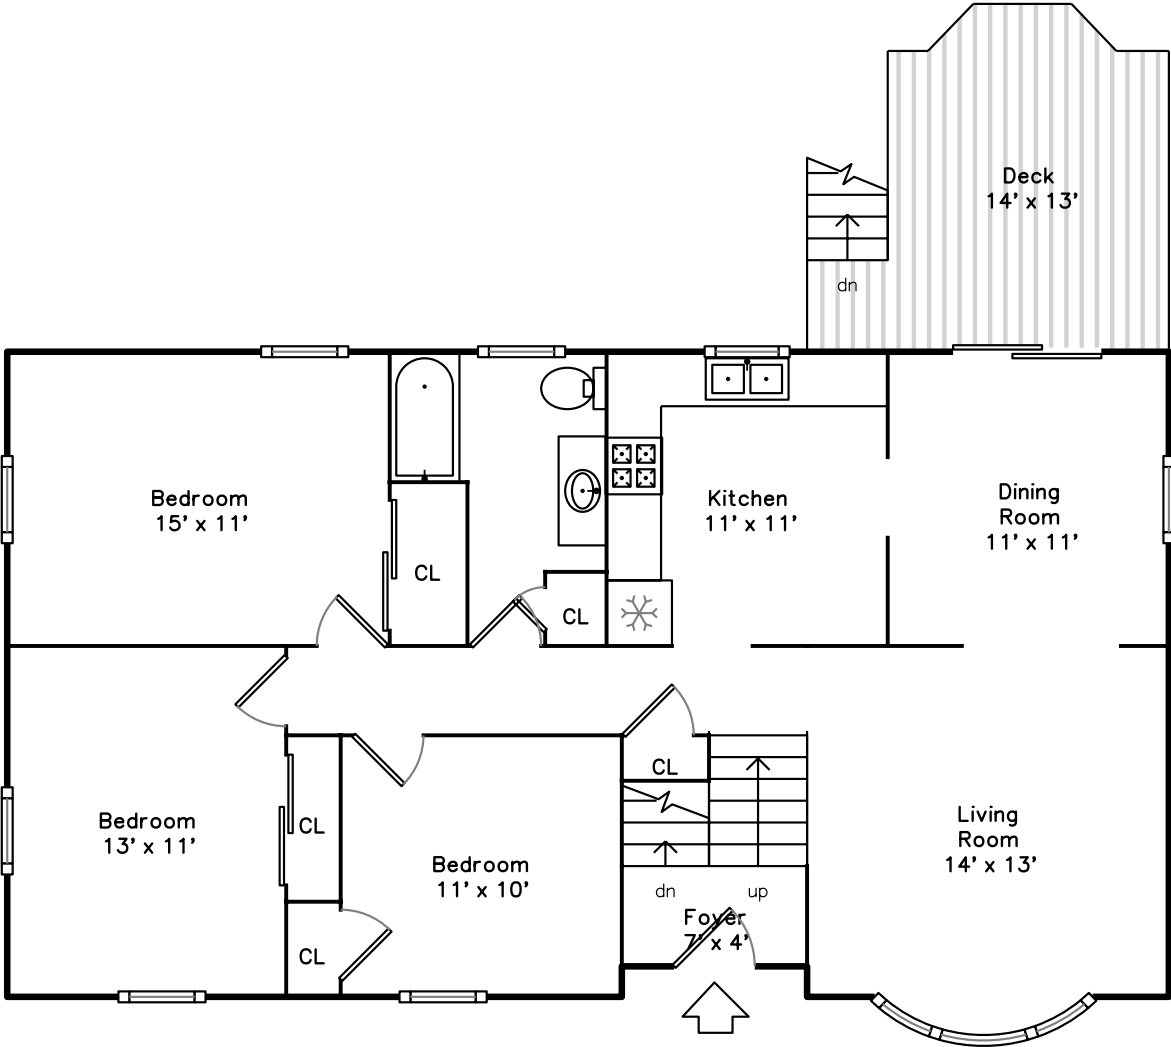

Main

Lower

**7 Clearview Drive
Milford, MA 02038**

PicturePlan(tm) by Vis-Home(C) 2016
Measurements may not be 100% accurate.
Floor plans are provided for convenience only.
Room sizes are not used to calculate area.

Main

Lower

Outside

Outside

Kitchen

Kitchen

Bathroom

Family Room

Family Room

Deck

Deck

Living Room

Living Room

Living Room

Living Room

Dining Room

Dining Room

Bedroom

Bedroom

Office/Exercise Rm

Office/Exercise Rm

Office/Exercise Rm

Office/Exercise Rm

Powder Room