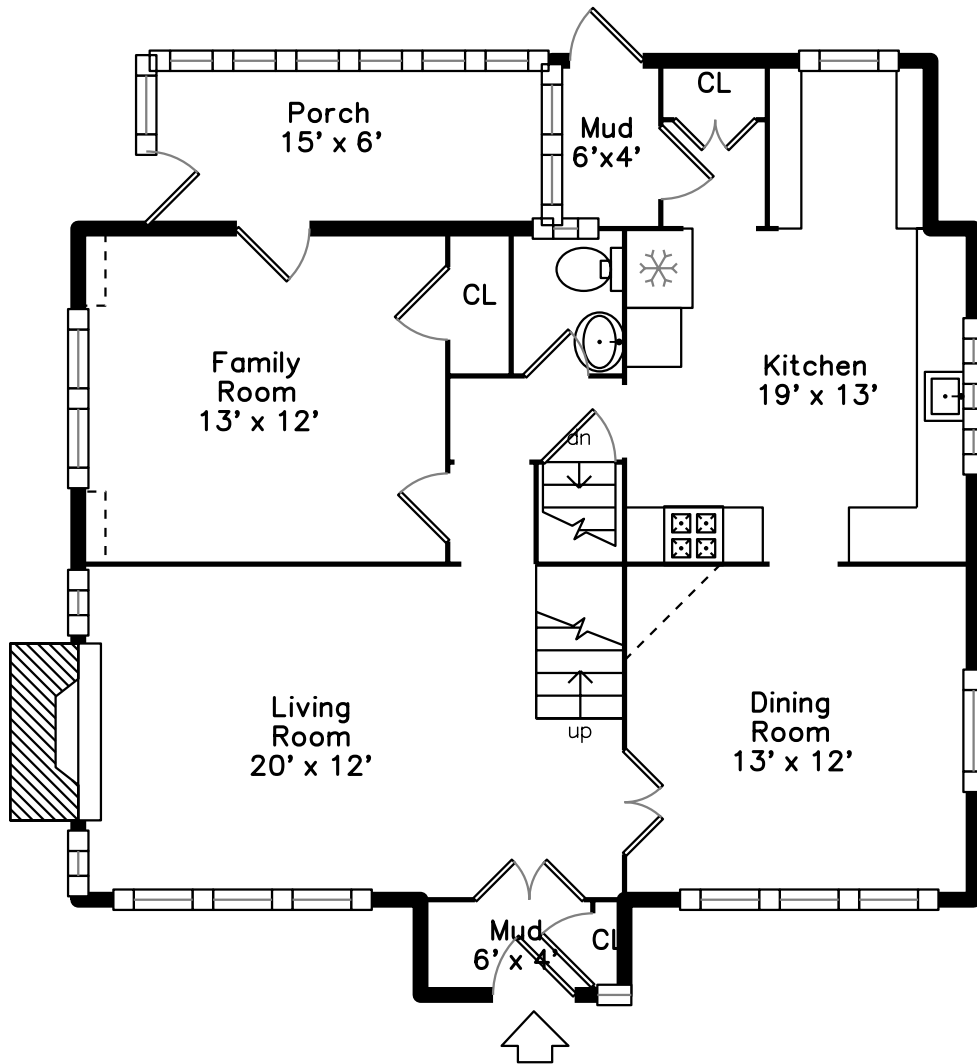

Main

Basement

Top

Upper

83 Louise Road
Belmont, MA 02478

PicturePlan by  vis-home

Measurements may not be 100% accurate.
Floor plans are provided for convenience only.
Room sizes are not used to calculate area.

Top

Upper

Main

Basement

Outside

Outside

Outside

Outside

Back

Back

Back

Back

Living Room

Living Room

Living Room

Dining Room

Dining Room

Kitchen

Kitchen

Kitchen

Kitchen

Kitchen

Family Room

Family Room