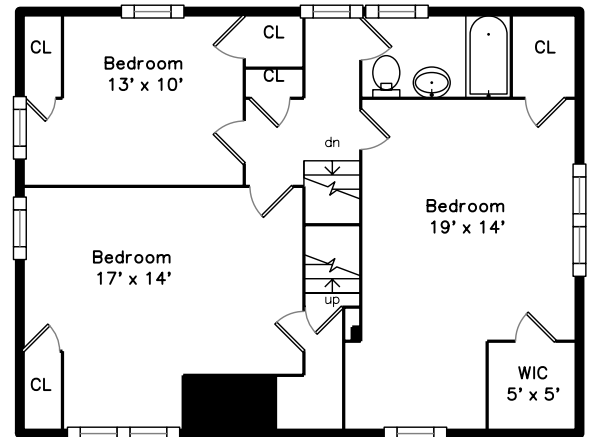

Main

Basement

Top

Upper

83 Louise Road
Belmont, MA 02478

PicturePlan by  vis-home

Measurements may not be 100% accurate.
Floor plans are provided for convenience only.
Room sizes are not used to calculate area.

Top

Upper

Main

Basement

Outside

Outside

Outside

Outside

Back

Back

Back

Back

Living Room

Living Room

Living Room

Dining Room

Dining Room

Kitchen

Kitchen

Kitchen

Kitchen

Kitchen

Family Room

Family Room