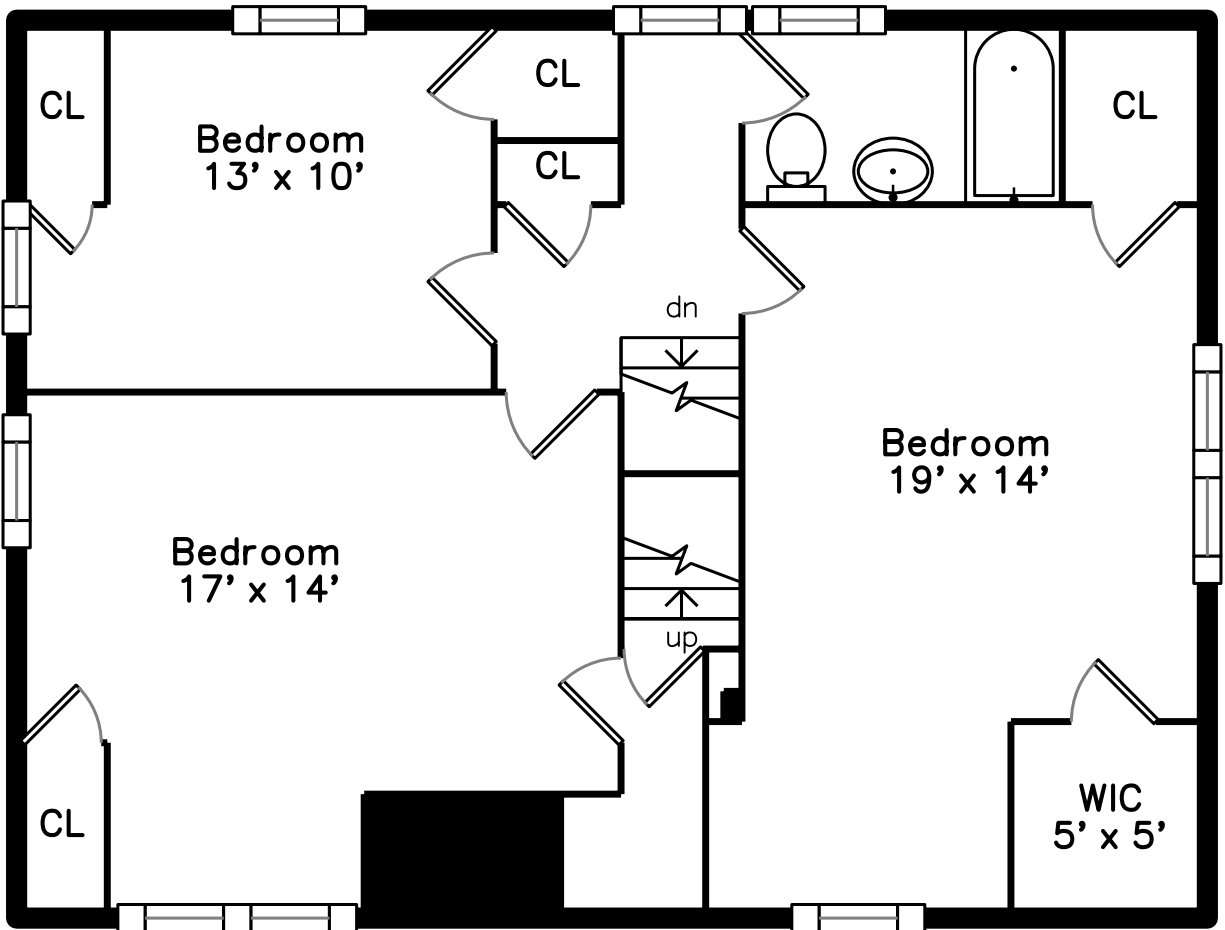

Main

Basement

Top

Upper

83 Louise Road
Belmont, MA 02478

PicturePlan by  vis-home

Measurements may not be 100% accurate.
Floor plans are provided for convenience only.
Room sizes are not used to calculate area.

Top

Upper

Main

Basement

Outside

Outside

Outside

Outside

Back

Back

Back

Back

Living Room

Living Room

Living Room

Dining Room

Dining Room

Kitchen

Kitchen

Kitchen

Kitchen

Kitchen

Family Room

Family Room