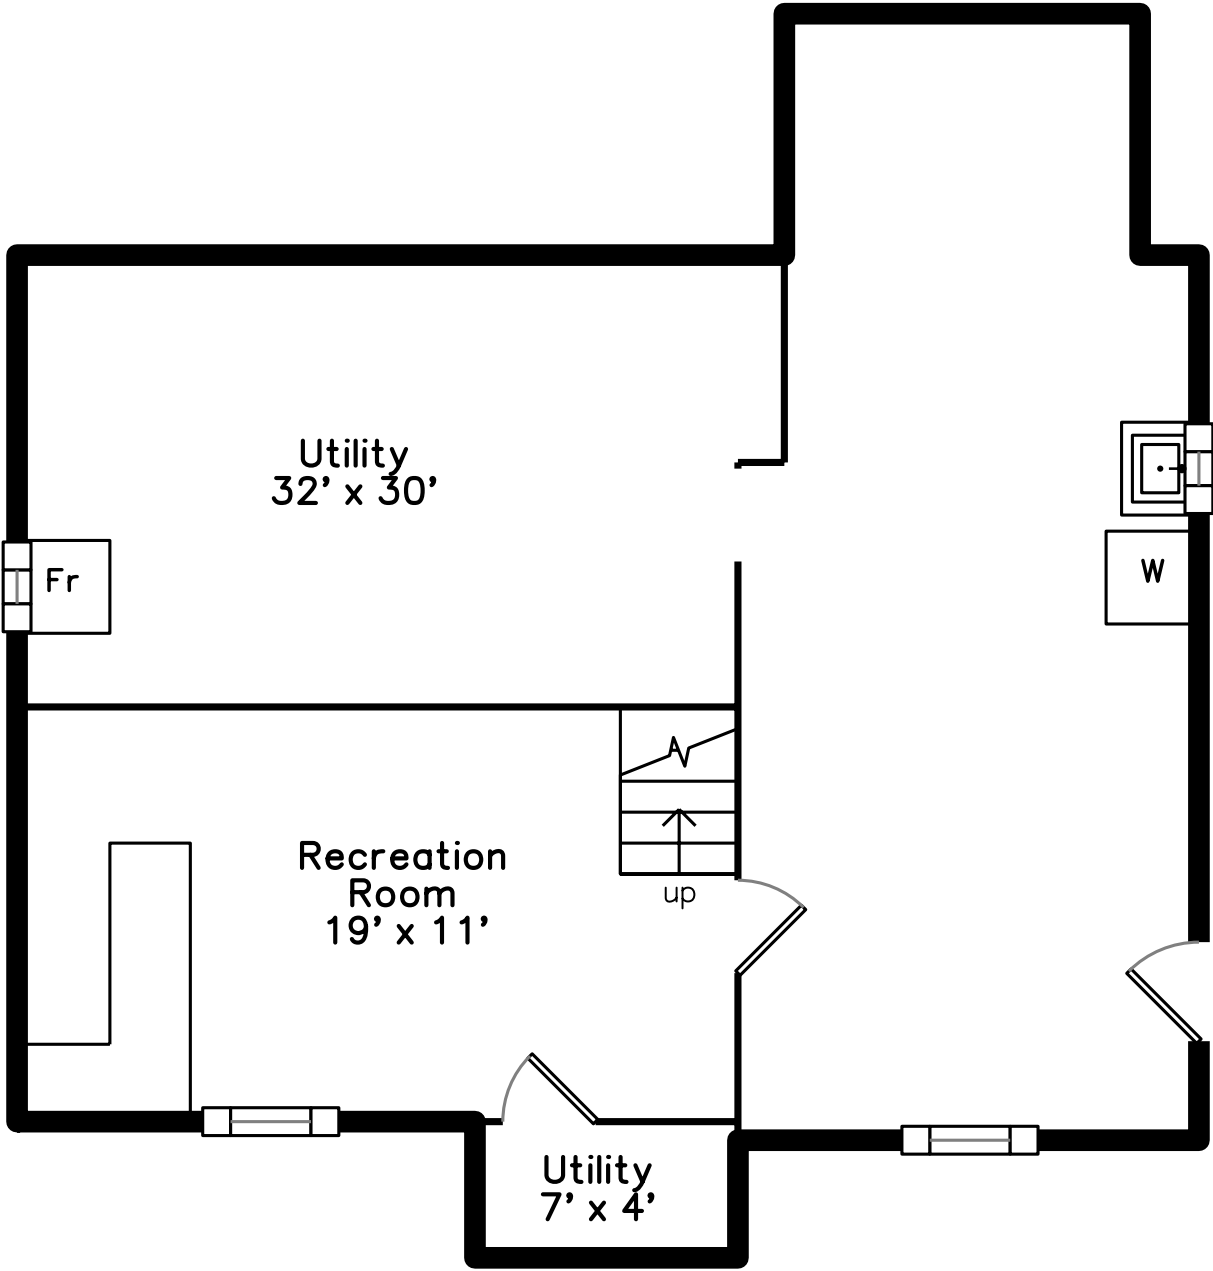

Main

Basement

Top

Upper

83 Louise Road
Belmont, MA 02478

PicturePlan by  vis-home

Measurements may not be 100% accurate.
Floor plans are provided for convenience only.
Room sizes are not used to calculate area.

Top

Upper

Main

Basement

Outside

Outside

Outside

Outside

Back

Back

Back

Back

Living Room

Living Room

Living Room

Dining Room

Dining Room

Kitchen

Kitchen

Kitchen

Kitchen

Kitchen

Family Room

Family Room