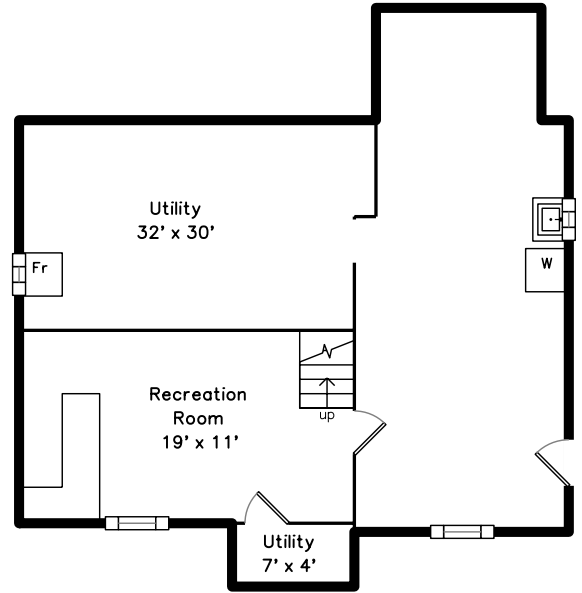

Main

Basement

Top

Upper

83 Louise Road
Belmont, MA 02478

PicturePlan by  vis-home

Measurements may not be 100% accurate.
Floor plans are provided for convenience only.
Room sizes are not used to calculate area.

Top

Upper

Main

Basement

Outside

Outside

Outside

Outside

Back

Back

Back

Back

Living Room

Living Room

Living Room

Dining Room

Dining Room

Kitchen

Kitchen

Kitchen

Kitchen

Kitchen

Family Room

Family Room