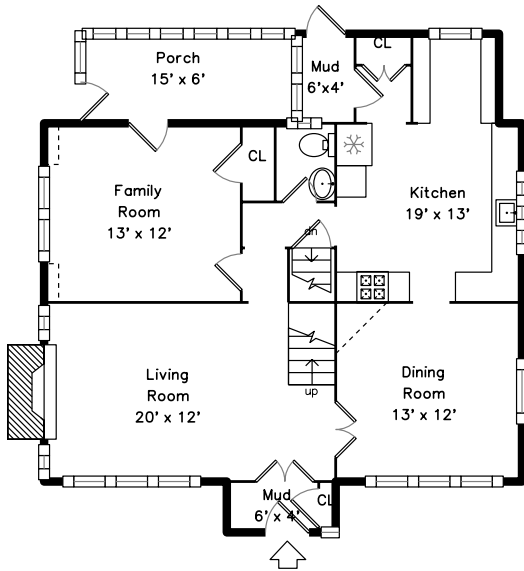

Main

Basement

Top

Upper

83 Louise Road
Belmont, MA 02478

PicturePlan by  vis-home

Measurements may not be 100% accurate.
Floor plans are provided for convenience only.
Room sizes are not used to calculate area.

Top

Upper

Main

Basement

Outside

Outside

Outside

Outside

Back

Back

Back

Back

Living Room

Living Room

Living Room

Dining Room

Dining Room

Kitchen

Kitchen

Kitchen

Kitchen

Kitchen

Family Room

Family Room