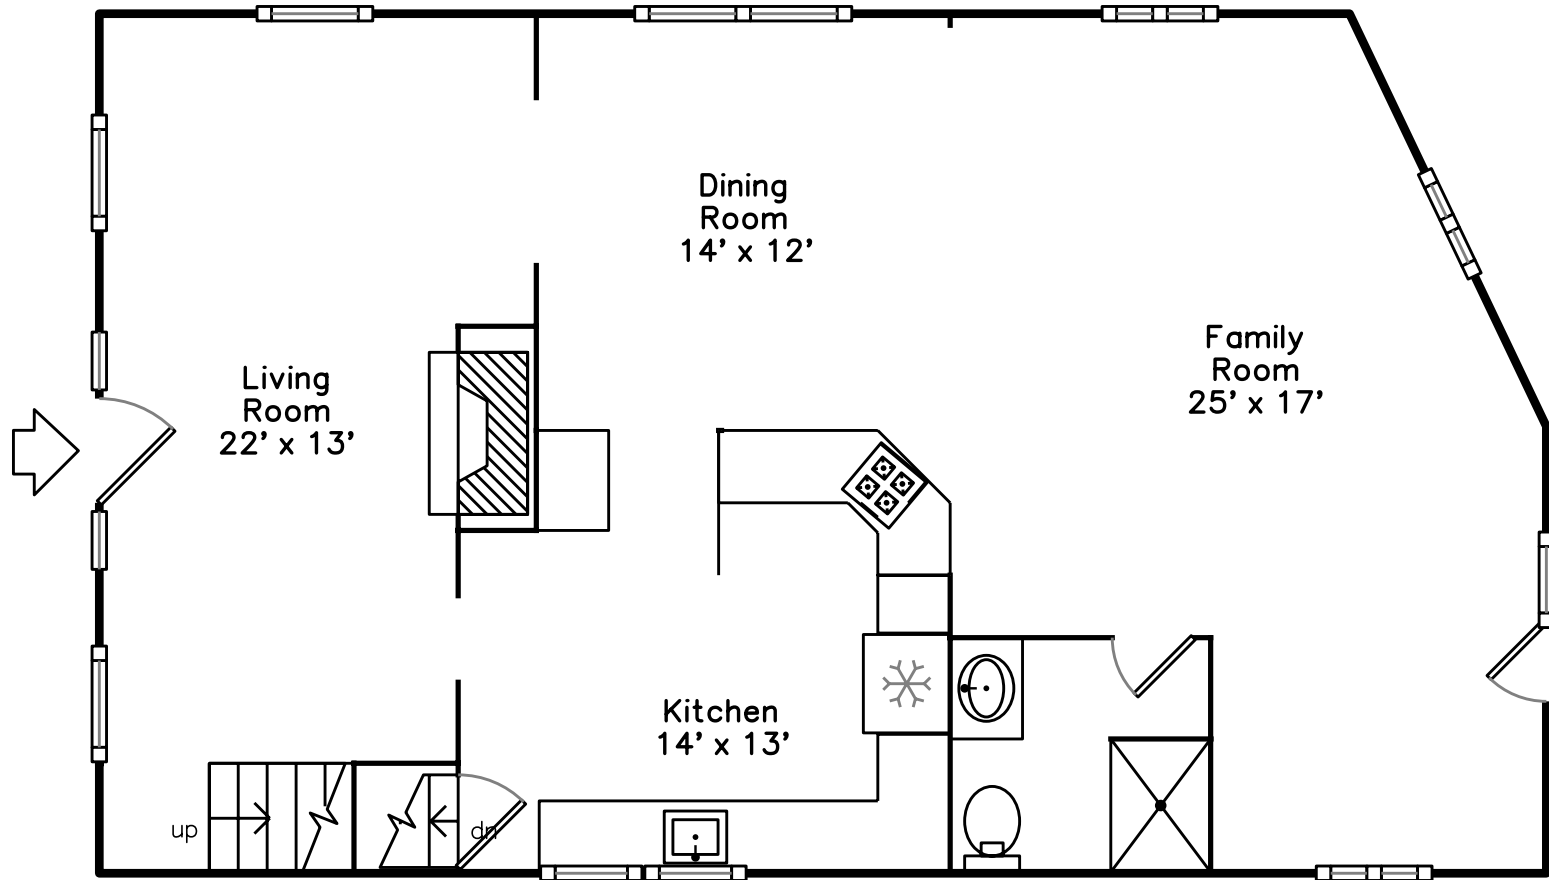

Upper

Main

**16 Audubon Rd
Milton, MA 02186**

PicturePlan(tm) by Vis-Home(C) 2016
Measurements may not be 100% accurate.
Floor plans are provided for convenience only.
Room sizes are not used to calculate area.

Upper

Main

Outside

Outside

Outside

Outside

Outside

Back

Back

Living Room

Living Room

Dining Room

Dining Room

Family Room

Family Room

Kitchen

Kitchen

Kitchen

Bathroom

Bedroom

Bedroom

Bedroom

Office

Bathroom