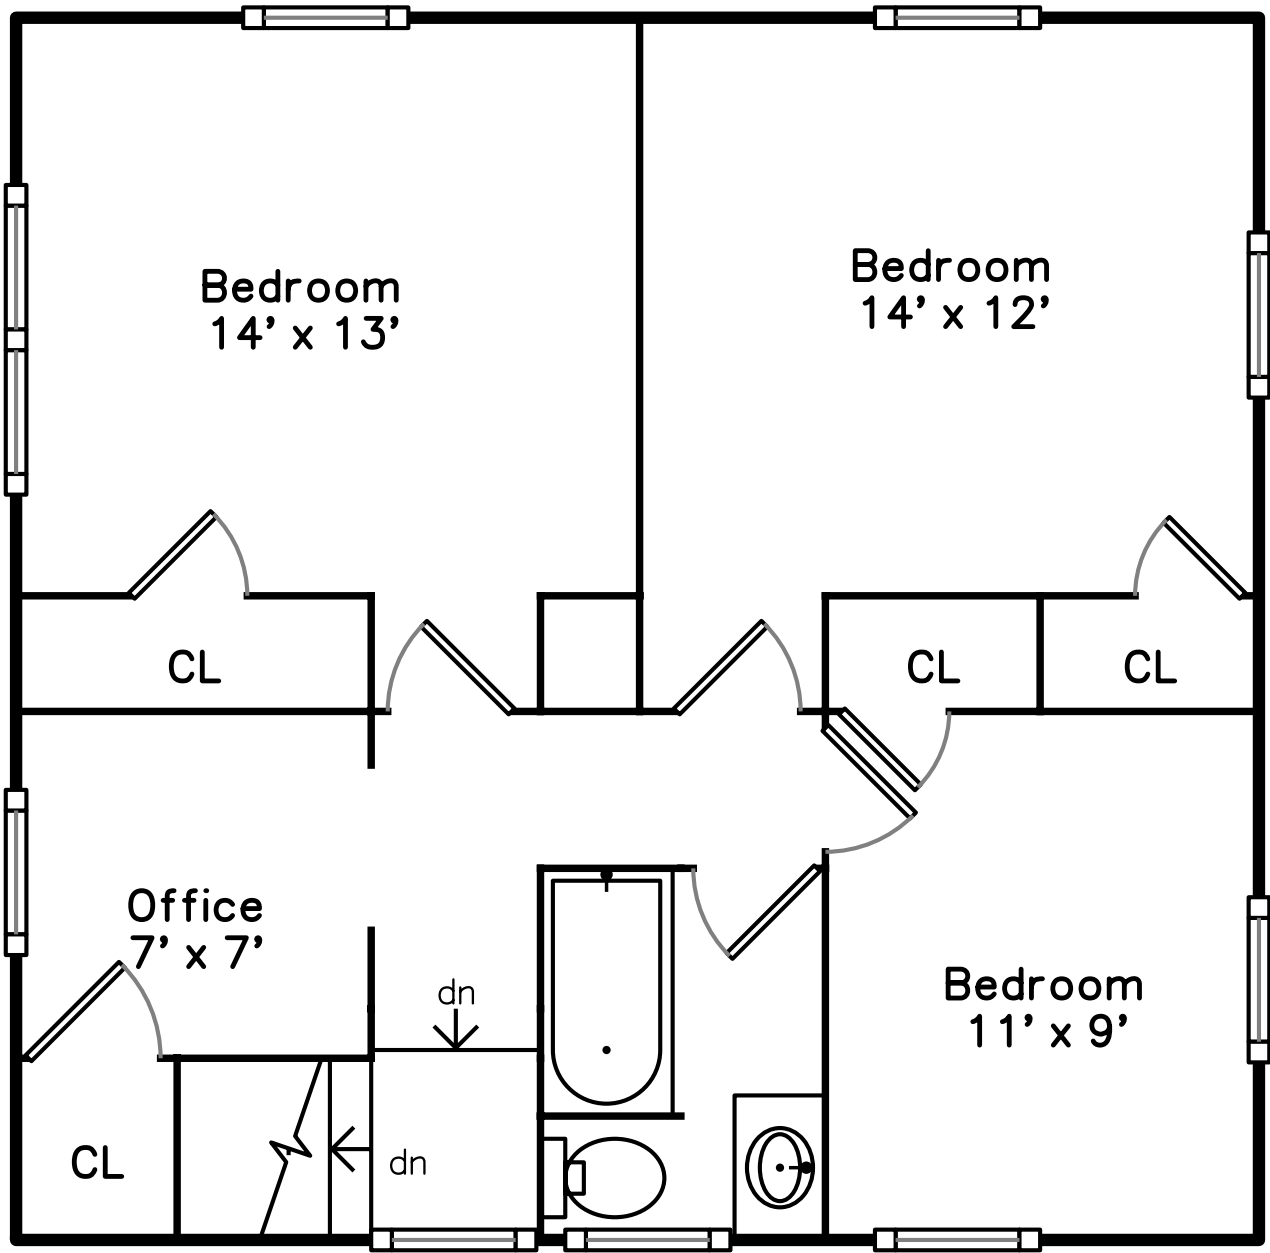

Upper

Main

**16 Audubon Rd
Milton, MA 02186**

PicturePlan(tm) by Vis-Home(C) 2016
Measurements may not be 100% accurate.
Floor plans are provided for convenience only.
Room sizes are not used to calculate area.

Upper

Main

Outside

Outside

Outside

Outside

Outside

Back

Back

Living Room

Living Room

Dining Room

Dining Room

Family Room

Family Room

Kitchen

Kitchen

Kitchen

Bathroom

Bedroom

Bedroom

Bedroom

Office

Bathroom