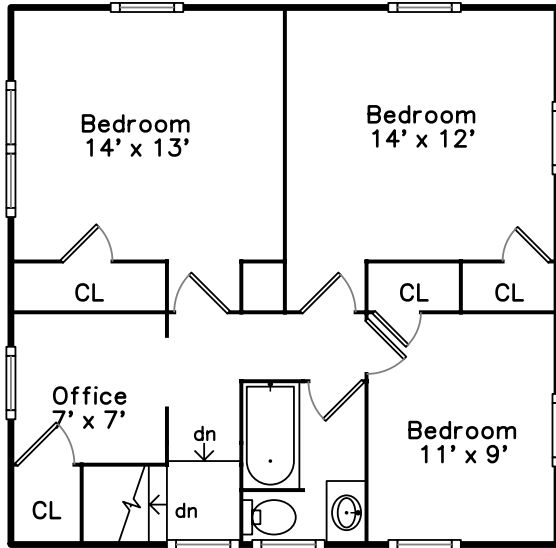

Upper

Main

**16 Audubon Rd
Milton, MA 02186**

PicturePlan(tm) by Vis-Home(C) 2016
Measurements may not be 100% accurate.
Floor plans are provided for convenience only.
Room sizes are not used to calculate area.

Upper

Main

Outside

Outside

Outside

Outside

Outside

Back

Back

Living Room

Living Room

Dining Room

Dining Room

Family Room

Family Room

Kitchen

Kitchen

Kitchen

Bathroom

Bedroom

Bedroom

Bedroom

Office

Bathroom