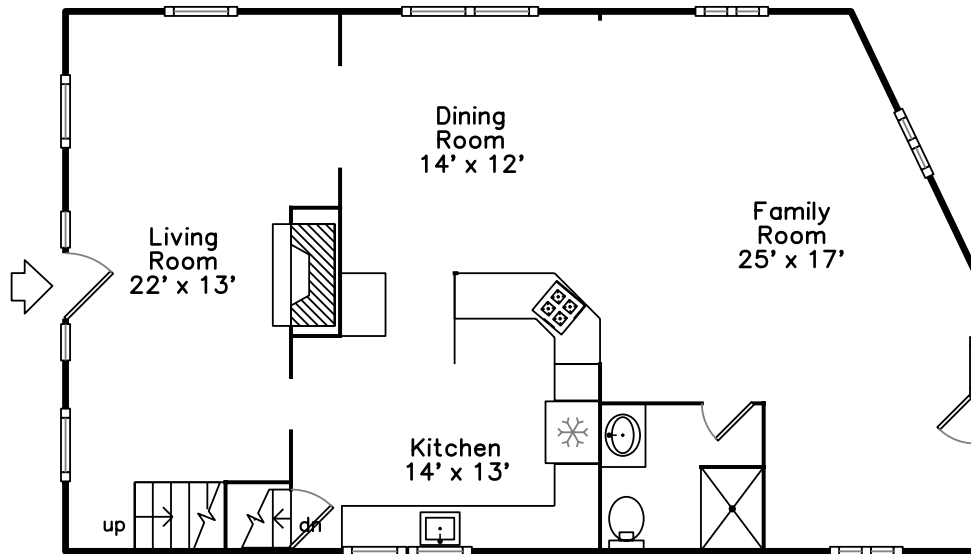

Upper

Main

**16 Audubon Rd
Milton, MA 02186**

PicturePlan(tm) by Vis-Home(C) 2016
Measurements may not be 100% accurate.
Floor plans are provided for convenience only.
Room sizes are not used to calculate area.

Upper

Main

Outside

Outside

Outside

Outside

Outside

Back

Back

Living Room

Living Room

Dining Room

Dining Room

Family Room

Family Room

Kitchen