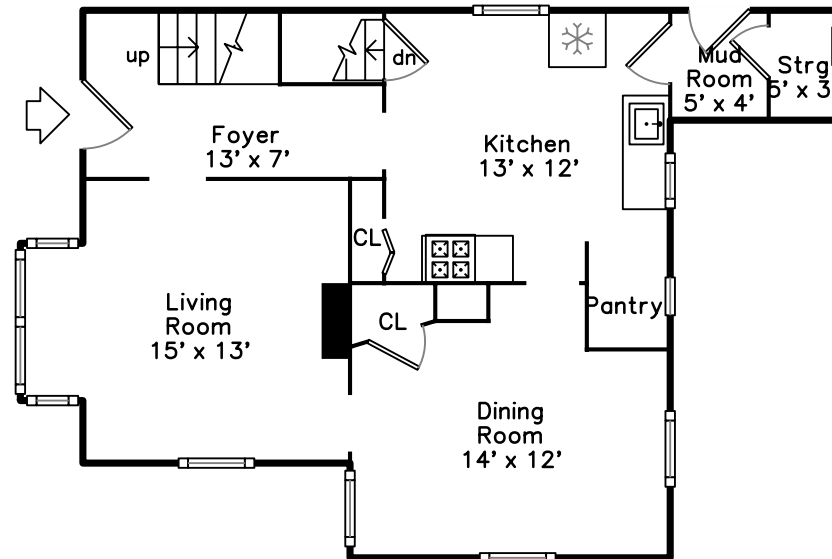

# Upper

## 12 Henshaw Terrace Newton, MA 02465

PicturePlan(tm) by Vis-Home(C) 2016  
Measurements may not be 100% accurate.  
Floor plans are provided for convenience only.  
Room sizes are not used to calculate area.

# Main

Foyer

Living Room

Living Room

Living Room

Dining Room

Dining Room

Kitchen

Kitchen