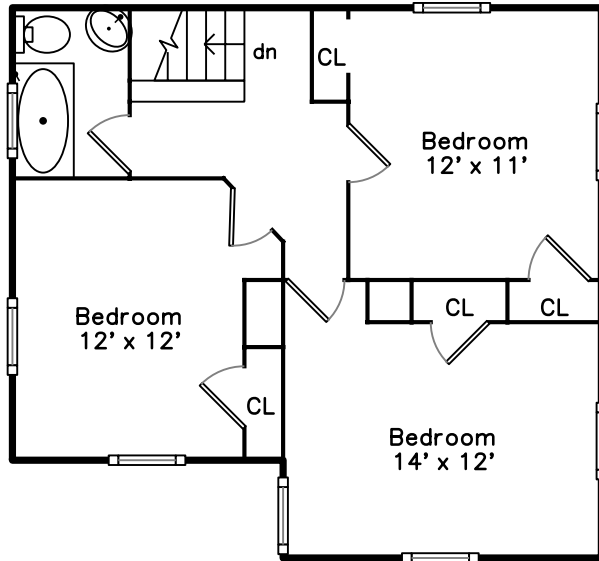

# Upper

## 12 Henshaw Terrace Newton, MA 02465

PicturePlan(tm) by Vis-Home(C) 2016  
Measurements may not be 100% accurate.  
Floor plans are provided for convenience only.  
Room sizes are not used to calculate area.

Foyer

Living Room

Living Room

Living Room

Dining Room

Dining Room

Kitchen

Kitchen