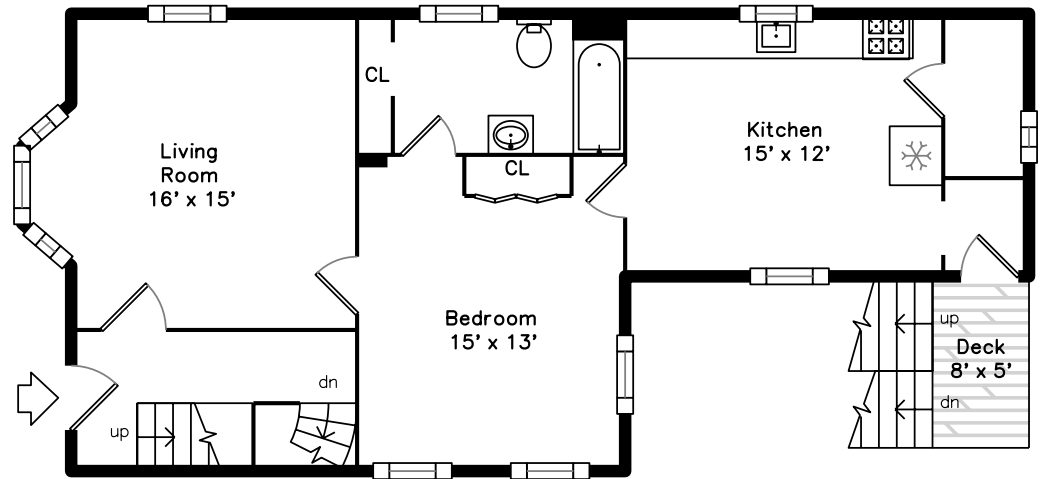

Upper

Main

Lower

417 High Street
Dedham, MA 02026

PicturePlan by  vis-home

Measurements may not be 100% accurate.
Floor plans are provided for convenience only.
Room sizes are not used to calculate area.

Upper

Main

Lower

Outside

Outside

Outside

Outside

Outside

Living Room

Living Room

Living Room

Kitchen

Kitchen

Kitchen

Kitchen

Bedroom

Bedroom

Bathroom

Deck

Living Room

Living Room

Kitchen

Kitchen

Bedroom

Bedroom