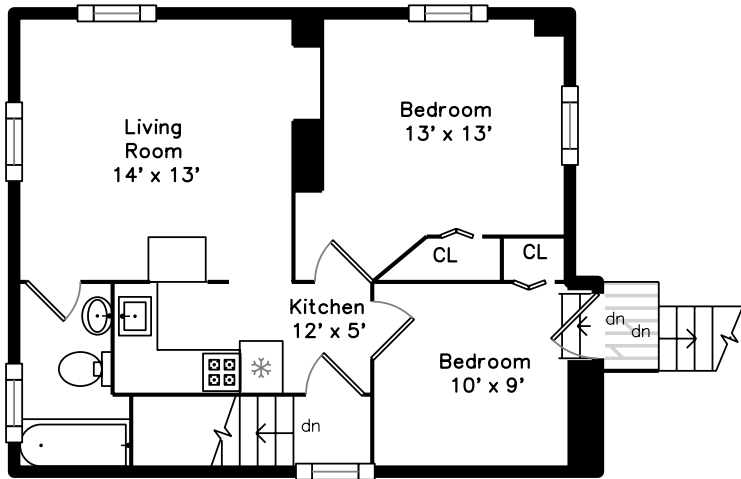

Upper

Main

Lower

417 High Street
Dedham, MA 02026

PicturePlan by  vis-home

Measurements may not be 100% accurate.
Floor plans are provided for convenience only.
Room sizes are not used to calculate area.

Upper

Main

Lower

Outside

Outside

Outside

Outside

Outside

Living Room

Living Room

Living Room

Kitchen

Kitchen

Kitchen

Kitchen

Bedroom

Bedroom

Bathroom

Deck

Living Room

Living Room

Kitchen

Kitchen

Bedroom

Bedroom