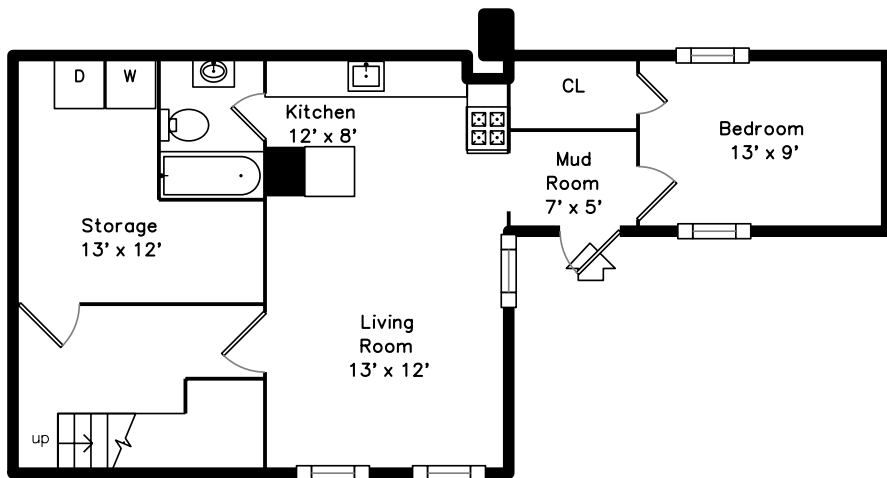

Upper

Main

Lower

417 High Street
Dedham, MA 02026

PicturePlan by  vis-home

Measurements may not be 100% accurate.
Floor plans are provided for convenience only.
Room sizes are not used to calculate area.

Upper

Main

Lower

Outside

Outside

Outside

Outside

Outside

Living Room

Living Room

Living Room

Kitchen

Kitchen

Kitchen

Kitchen

Bedroom

Bedroom

Bathroom

Deck

Living Room

Living Room

Kitchen

Kitchen

Bedroom

Bedroom