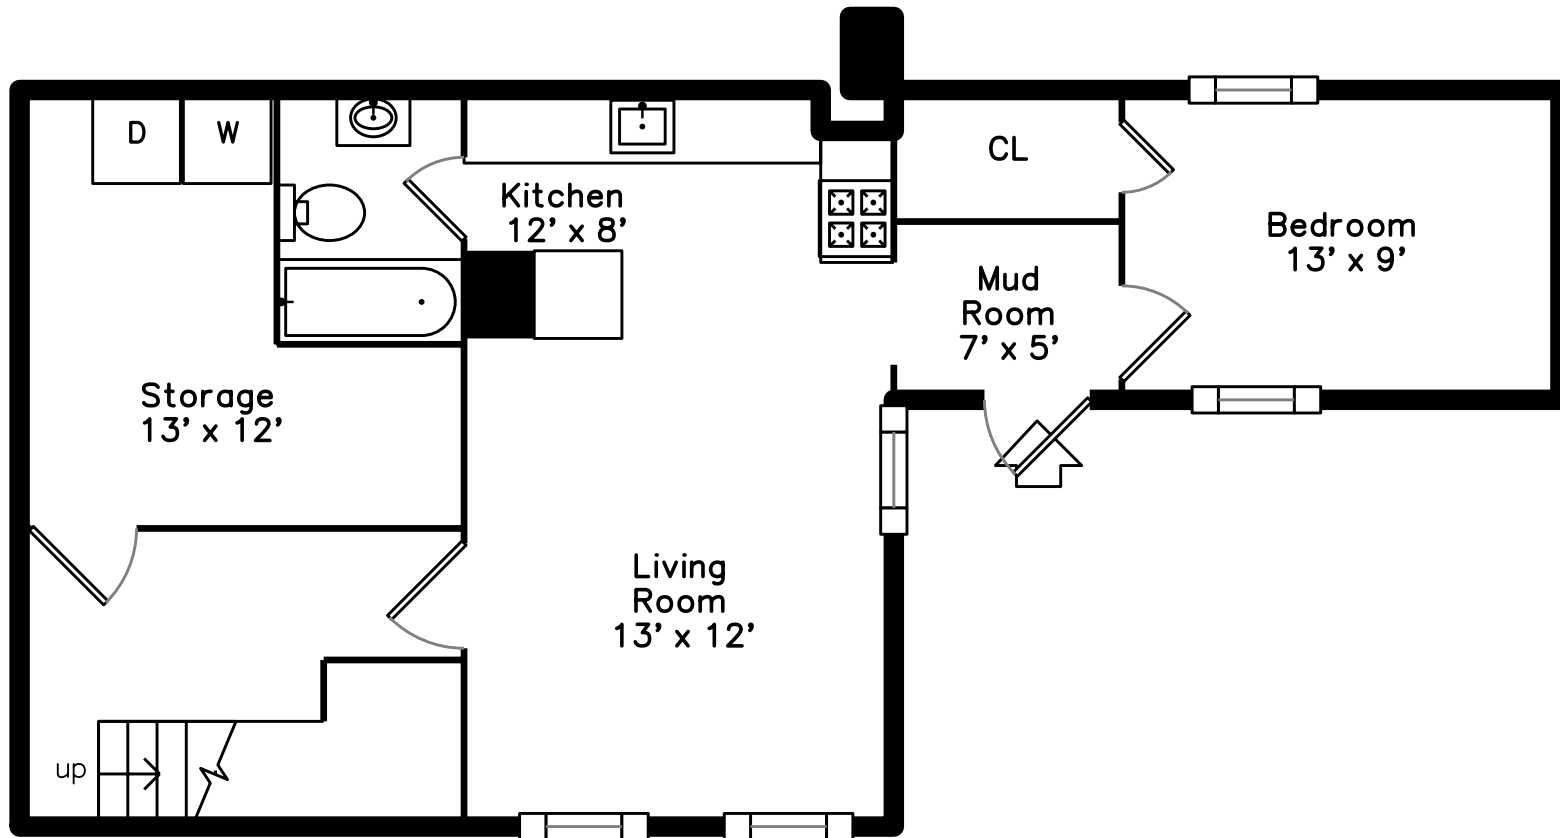

Upper

Main

Lower

417 High Street
Dedham, MA 02026

PicturePlan by  vis-home

Measurements may not be 100% accurate.
Floor plans are provided for convenience only.
Room sizes are not used to calculate area.

Upper

Main

Lower

Outside

Outside

Outside

Outside

Outside

Living Room

Living Room

Living Room

Kitchen

Kitchen

Kitchen

Kitchen

Bedroom

Bedroom

Bathroom

Deck

Living Room

Living Room

Kitchen

Kitchen

Bedroom

Bedroom