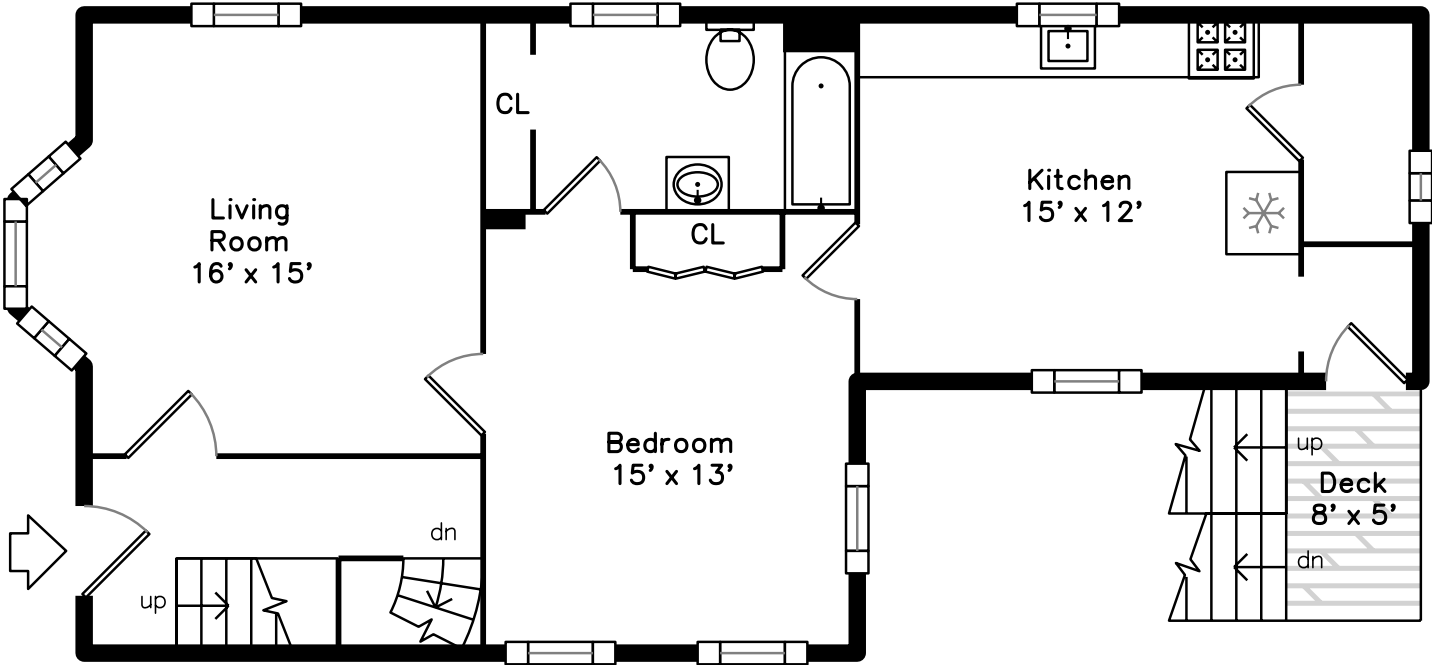

Upper

Main

Lower

417 High Street
Dedham, MA 02026

PicturePlan by  vis-home

Measurements may not be 100% accurate.
Floor plans are provided for convenience only.
Room sizes are not used to calculate area.

Upper

Main

Lower

Outside

Outside

Outside

Outside

Outside

Living Room

Living Room

Living Room

Kitchen

Kitchen

Kitchen

Kitchen

Bedroom

Bedroom

Bathroom

Deck

Living Room

Living Room

Kitchen

Kitchen

Bedroom

Bedroom