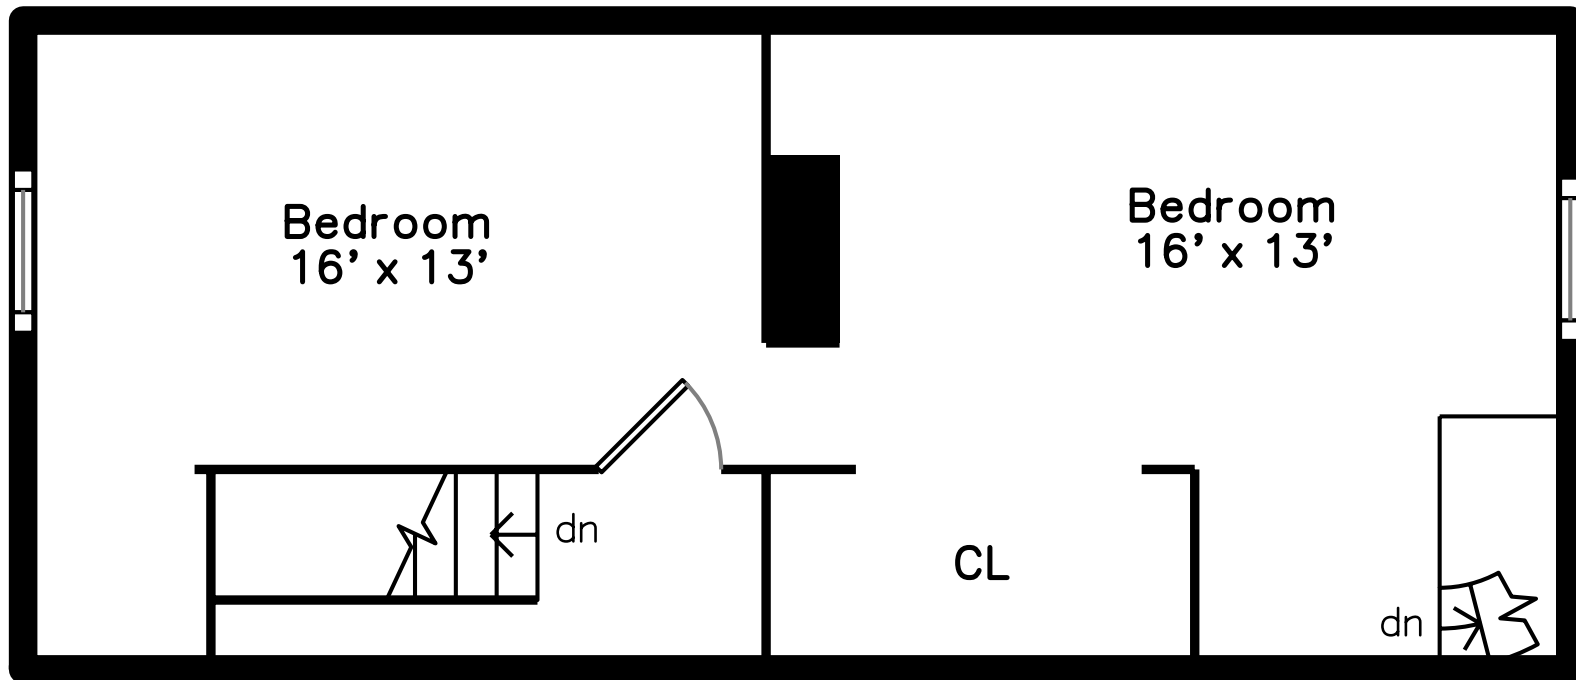

Top

Upper

Main

65 Myrtle Street
Somerville, MA 02145

PicturePlan by  vis-home

Measurements may not be 100% accurate.
Floor plans are provided for convenience only.
Room sizes are not used to calculate area.

Top

Upper

Main

Outside

Outside

Outside

Living Room

Dining Room

Kitchen

Kitchen

Bedroom

Bathroom

Living Room

Kitchen

Bedroom

Laundry

Bedroom

Bedroom

Utility