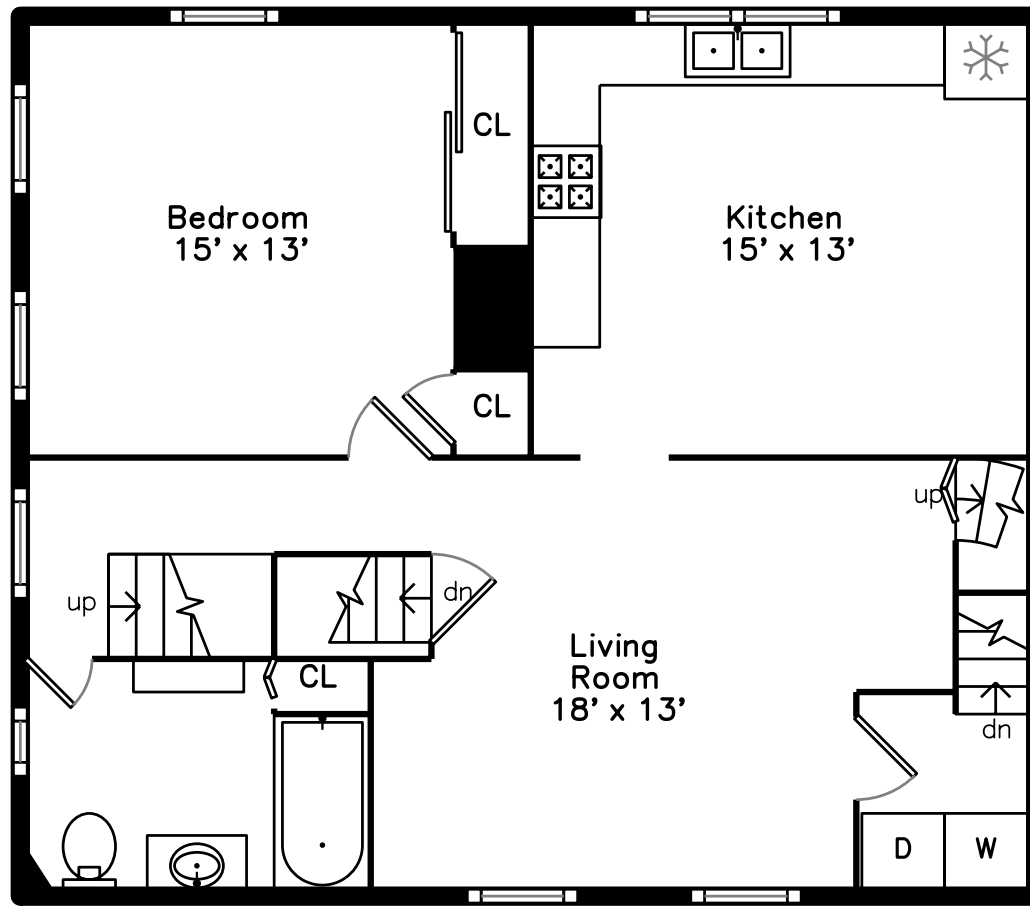

Top

Upper

Main

65 Myrtle Street
Somerville, MA 02145

PicturePlan by  vis-home

Measurements may not be 100% accurate.
Floor plans are provided for convenience only.
Room sizes are not used to calculate area.

Top

Upper

Main

Outside

Outside

Outside

Living Room

Dining Room

Kitchen

Kitchen

Bedroom

Bathroom

Living Room

Kitchen

Bedroom

Laundry

Bedroom

Bedroom

Utility