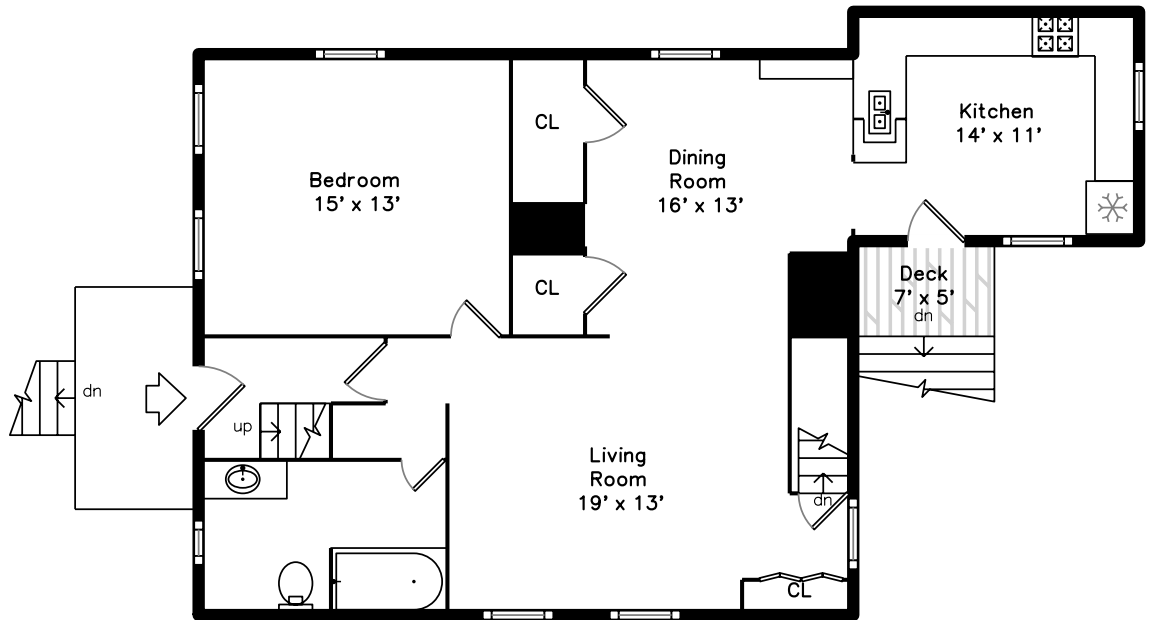

Top

Upper

Main

65 Myrtle Street
Somerville, MA 02145

PicturePlan by  vis-home

Measurements may not be 100% accurate.
Floor plans are provided for convenience only.
Room sizes are not used to calculate area.

Top

Upper

Main

Outside

Outside

Outside

Living Room

Dining Room

Kitchen

Kitchen

Bedroom

Bathroom

Living Room

Kitchen

Bedroom

Laundry

Bedroom

Bedroom

Utility