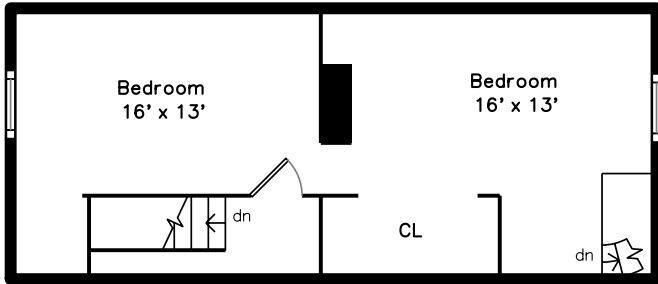

Top

Upper

Main

65 Myrtle Street
Somerville, MA 02145

PicturePlan by  vis-home

Measurements may not be 100% accurate.
Floor plans are provided for convenience only.
Room sizes are not used to calculate area.

Top

Upper

Main

Outside

Outside

Outside

Living Room

Dining Room

Kitchen

Kitchen

Bedroom

Bathroom

Living Room

Kitchen

Bedroom

Laundry

Bedroom

Bedroom

Utility