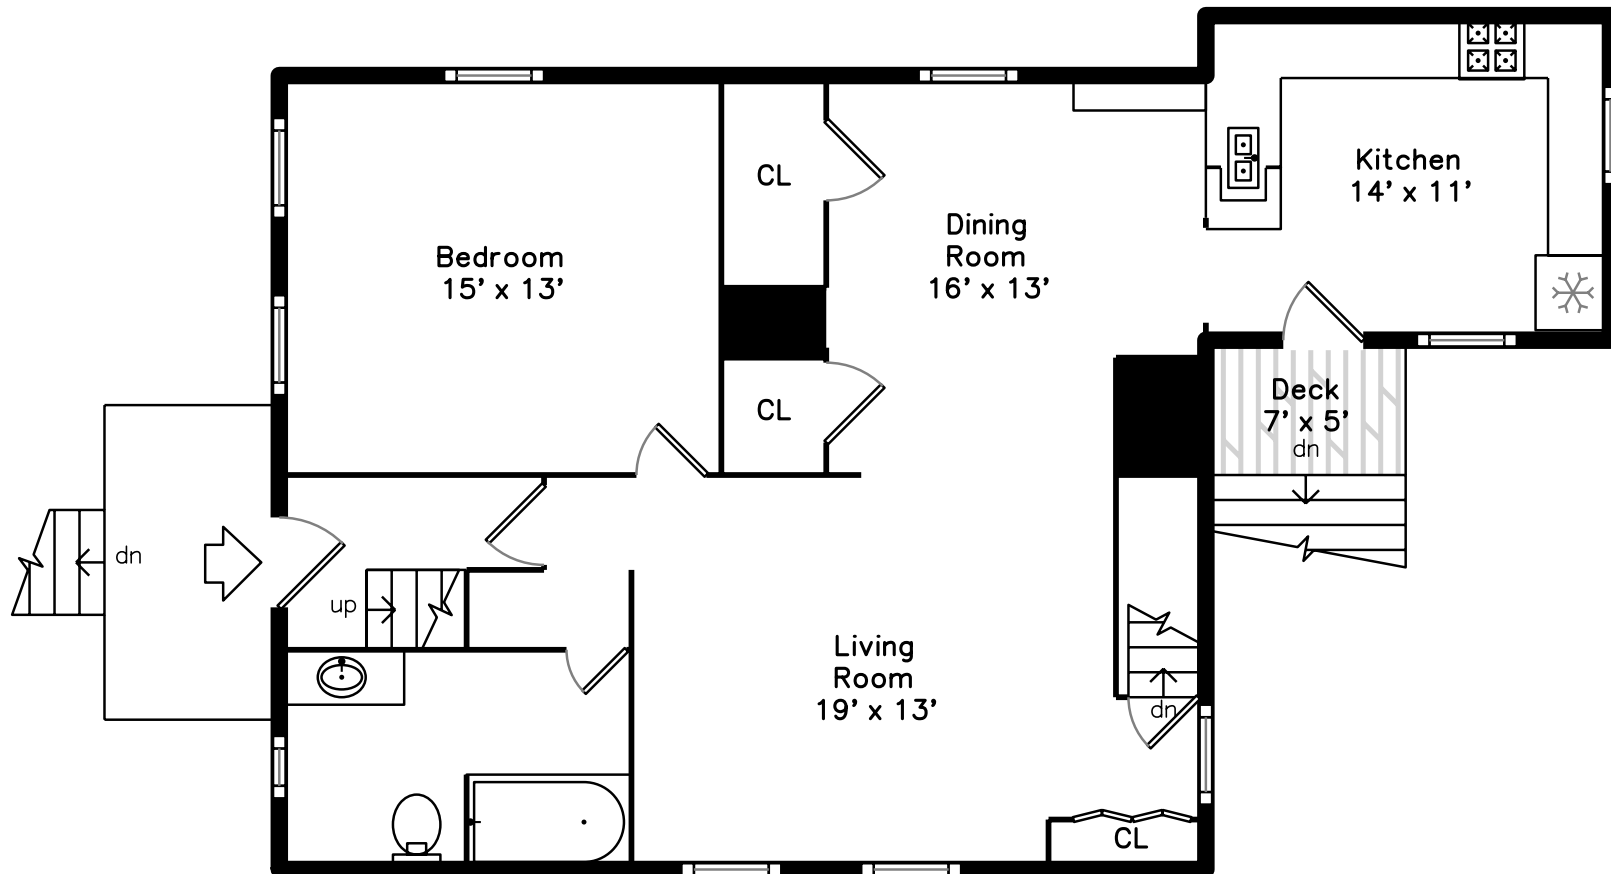

Top

Upper

Main

65 Myrtle Street
Somerville, MA 02145

PicturePlan by  vis-home

Measurements may not be 100% accurate.
Floor plans are provided for convenience only.
Room sizes are not used to calculate area.

Top

Upper

Main

Outside

Outside

Outside

Living Room

Dining Room

Kitchen

Kitchen

Bedroom

Bathroom

Living Room

Kitchen

Bedroom

Laundry

Bedroom

Bedroom

Utility