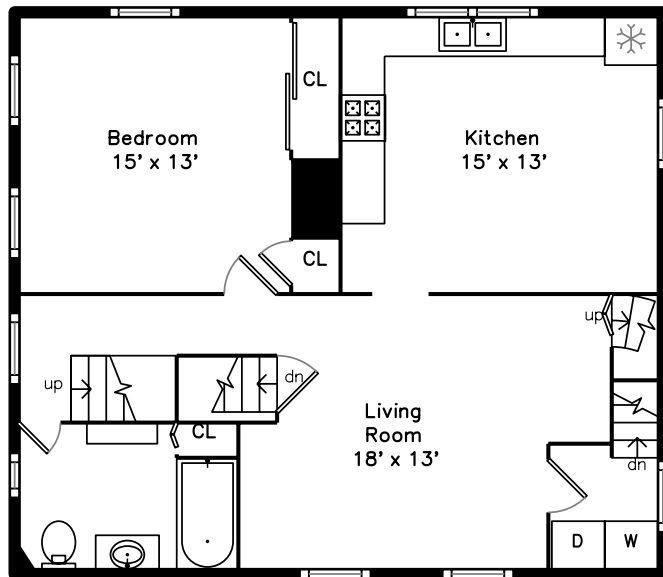

Top

Upper

Main

65 Myrtle Street
Somerville, MA 02145

PicturePlan by  vis-home

Measurements may not be 100% accurate.
Floor plans are provided for convenience only.
Room sizes are not used to calculate area.

Top

Upper

Main

Outside

Outside

Outside

Living Room

Dining Room

Kitchen

Kitchen

Bedroom

Bathroom

Living Room

Kitchen

Bedroom

Laundry

Bedroom

Bedroom

Utility