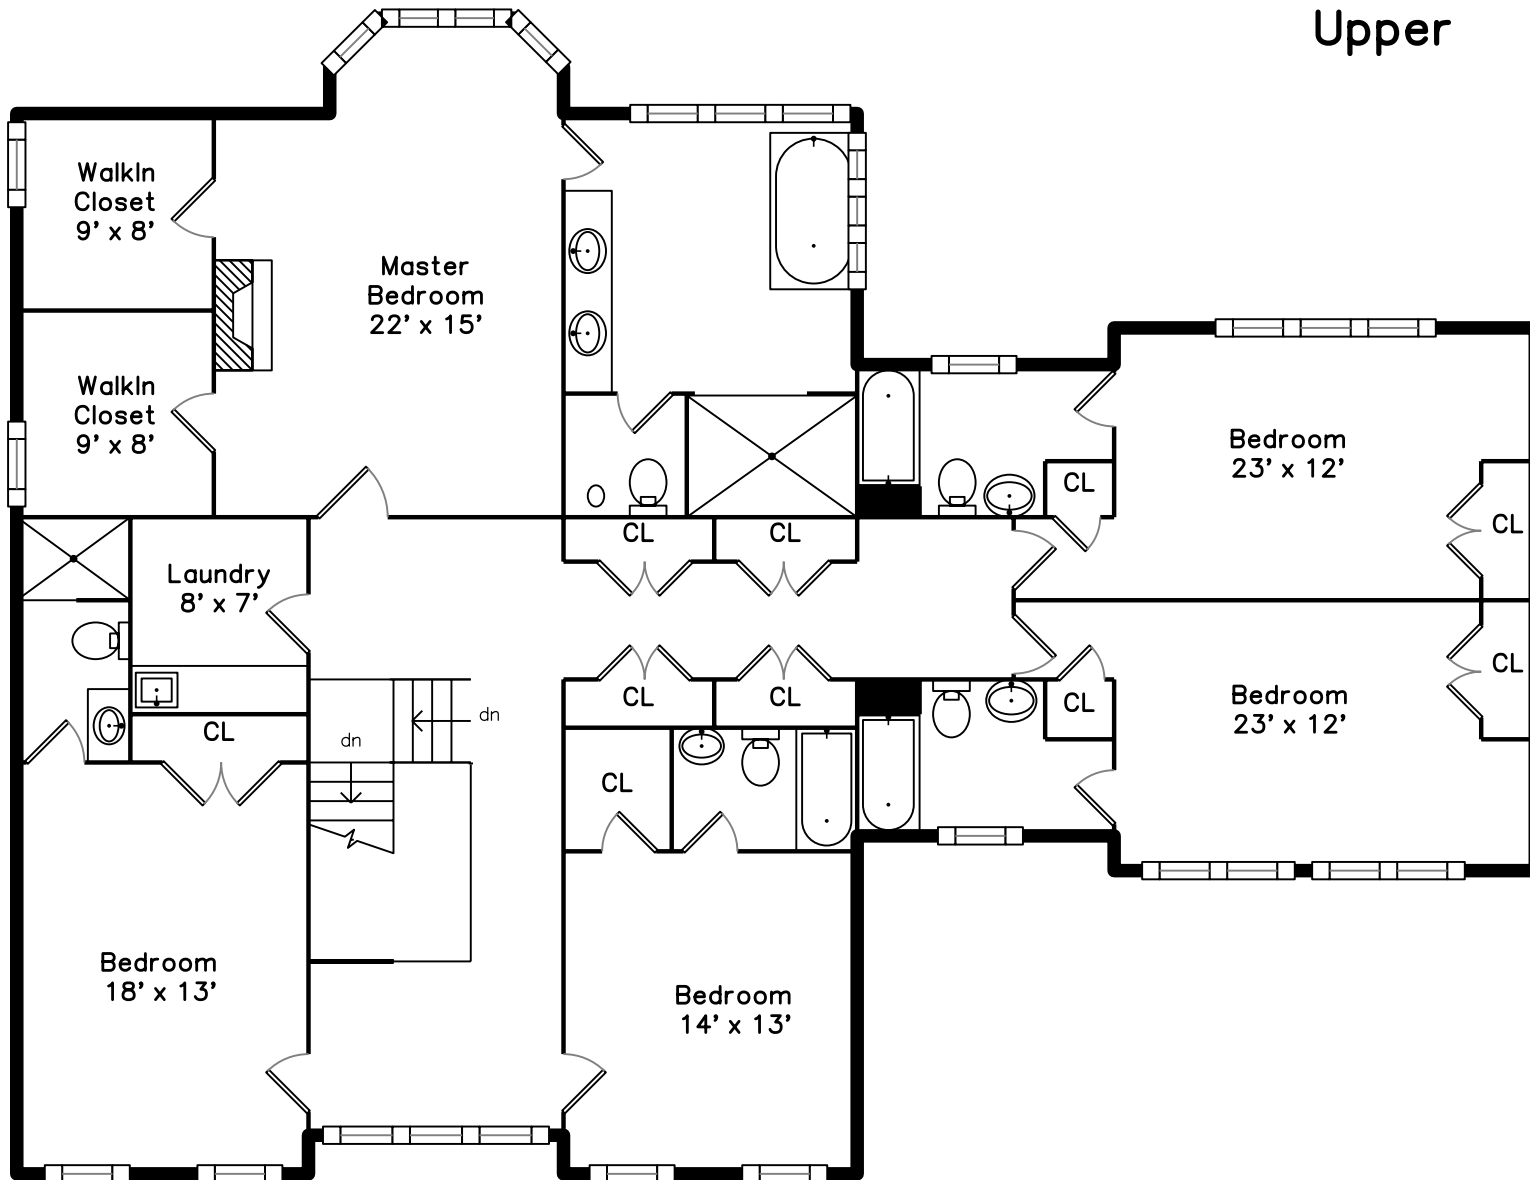

Upper

Basement

Main

1580 Beacon Street
Newton, MA 02468

PicturePlan by  vis-home

Measurements may not be 100% accurate.
Floor plans are provided for convenience only.
Room sizes are not used to calculate area.

Upper

Main

Basement

Outside

Outside

Outside

Back

Back

Back

Back

Foyer

Living Room

Living Room

Living Room

Living Room

Living Room

Living Room

Living Room

Living Room

Living Room

Dining Room

Living Room

Dining Room

Kitchen