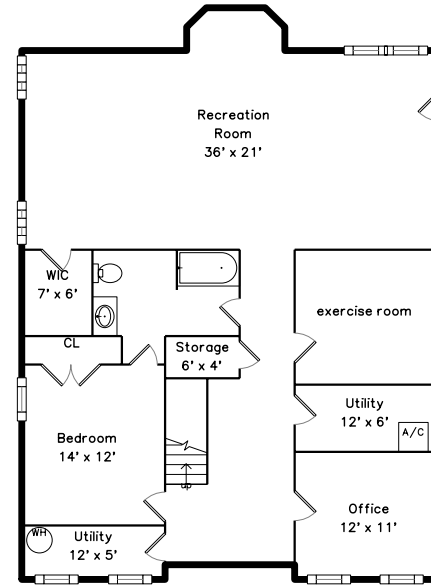

Upper

Basement

Main

1580 Beacon Street
Newton, MA 02468

PicturePlan by  vis-home

Measurements may not be 100% accurate.
Floor plans are provided for convenience only.
Room sizes are not used to calculate area.

Upper

Main

Basement

Outside

Outside

Outside

Back

Back

Back

Back

Foyer

Living Room

Living Room

Living Room

Living Room

Living Room

Living Room

Living Room

Living Room

Living Room

Dining Room

Living Room

Dining Room

Kitchen