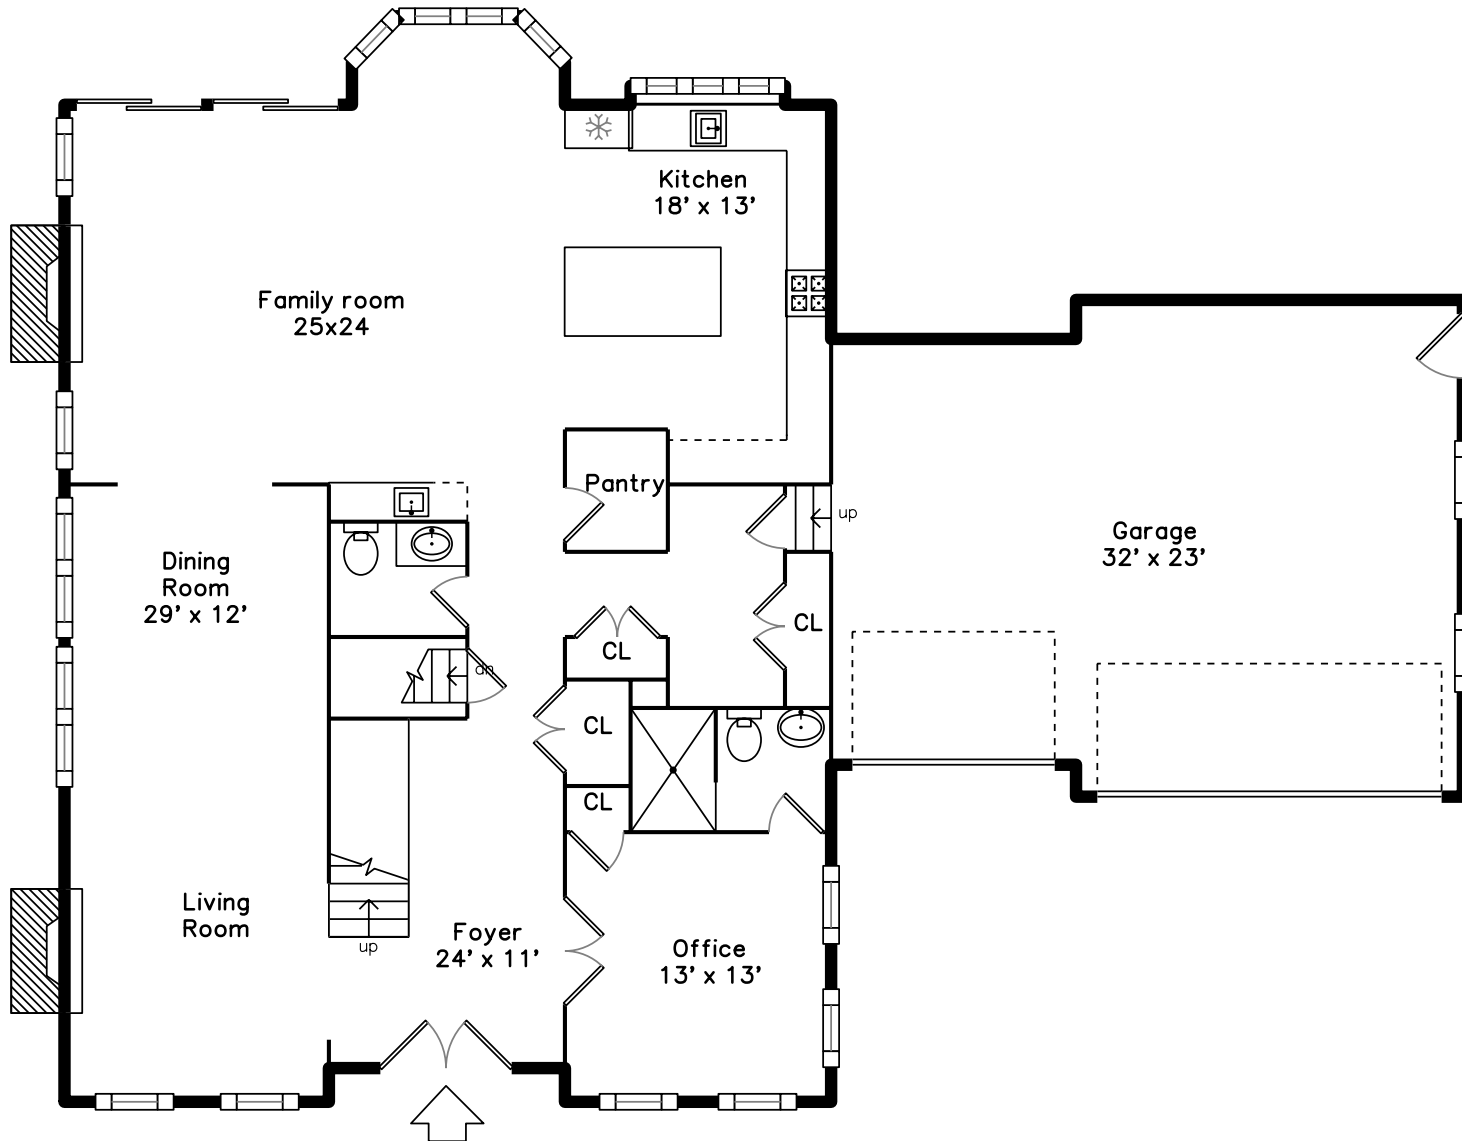

Upper

Basement

Main

1580 Beacon Street
Newton, MA 02468

PicturePlan by  vis-home

Measurements may not be 100% accurate.
Floor plans are provided for convenience only.
Room sizes are not used to calculate area.

Upper

Main

Basement

Outside

Outside

Outside

Back

Back

Back

Back

Foyer

Living Room

Living Room

Living Room

Living Room

Living Room

Living Room

Living Room

Living Room

Living Room

Dining Room

Living Room

Dining Room

Kitchen