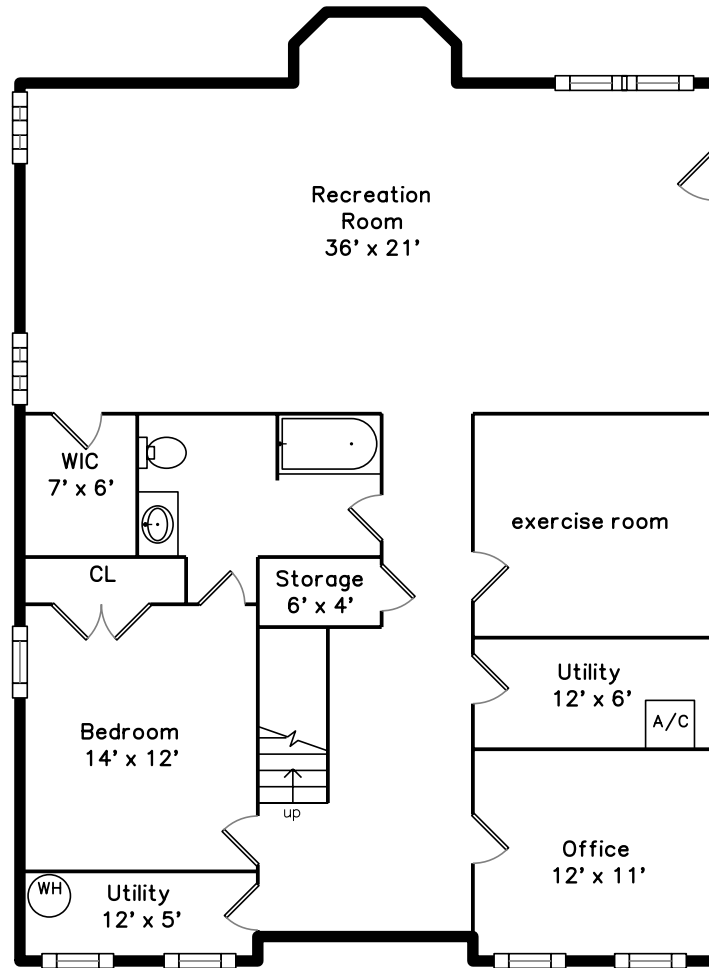

Upper

Basement

Main

1580 Beacon Street
Newton, MA 02468

PicturePlan by  vis-home

Measurements may not be 100% accurate.
Floor plans are provided for convenience only.
Room sizes are not used to calculate area.

Upper

Main

Basement

Outside

Outside

Outside

Back

Back

Back

Back

Foyer

Living Room

Living Room

Living Room

Living Room

Living Room

Living Room

Living Room

Living Room

Living Room

Dining Room

Living Room

Dining Room

Kitchen