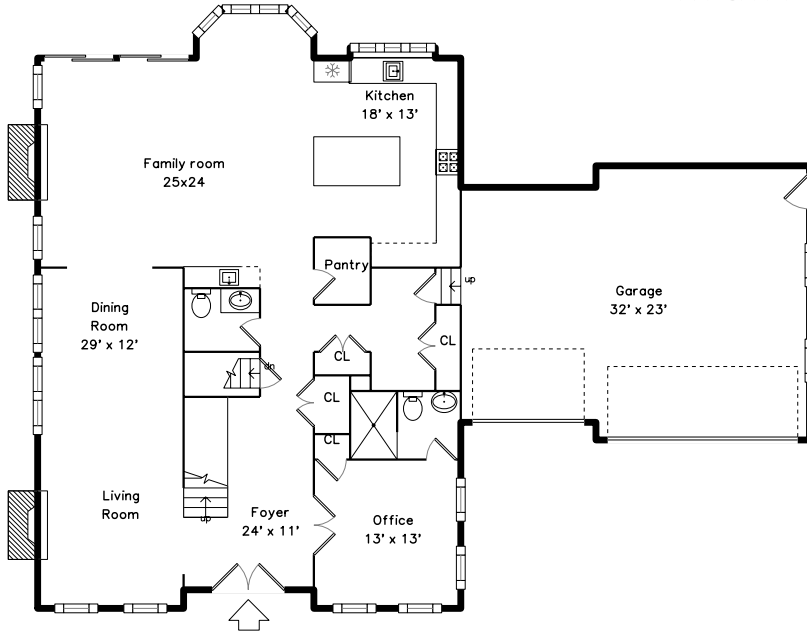

Upper

Basement

Main

1580 Beacon Street
Newton, MA 02468

PicturePlan by  vis-home

Measurements may not be 100% accurate.
Floor plans are provided for convenience only.
Room sizes are not used to calculate area.

Upper

Main

Basement

Outside

Outside

Outside

Back

Back

Back

Back

Foyer

Living Room

Living Room

Living Room

Living Room

Living Room

Living Room

Living Room

Living Room

Living Room

Dining Room

Living Room

Dining Room

Kitchen