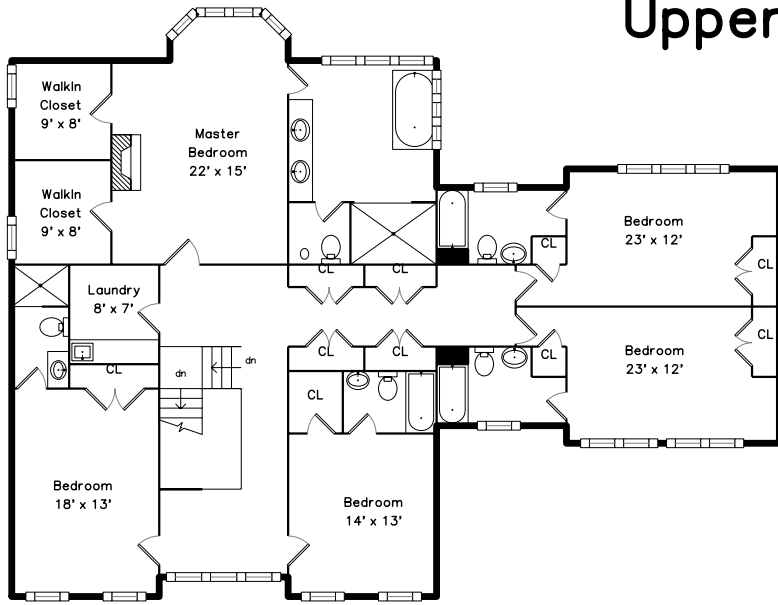

Upper

Basement

Main

1580 Beacon Street
Newton, MA 02468

PicturePlan by  vis-home

Measurements may not be 100% accurate.
Floor plans are provided for convenience only.
Room sizes are not used to calculate area.

Upper

Main

Basement

Outside

Outside

Outside

Back

Back

Back

Back

Foyer

Living Room

Living Room

Living Room

Living Room

Living Room

Living Room

Living Room

Living Room

Living Room

Dining Room

Living Room

Dining Room

Kitchen