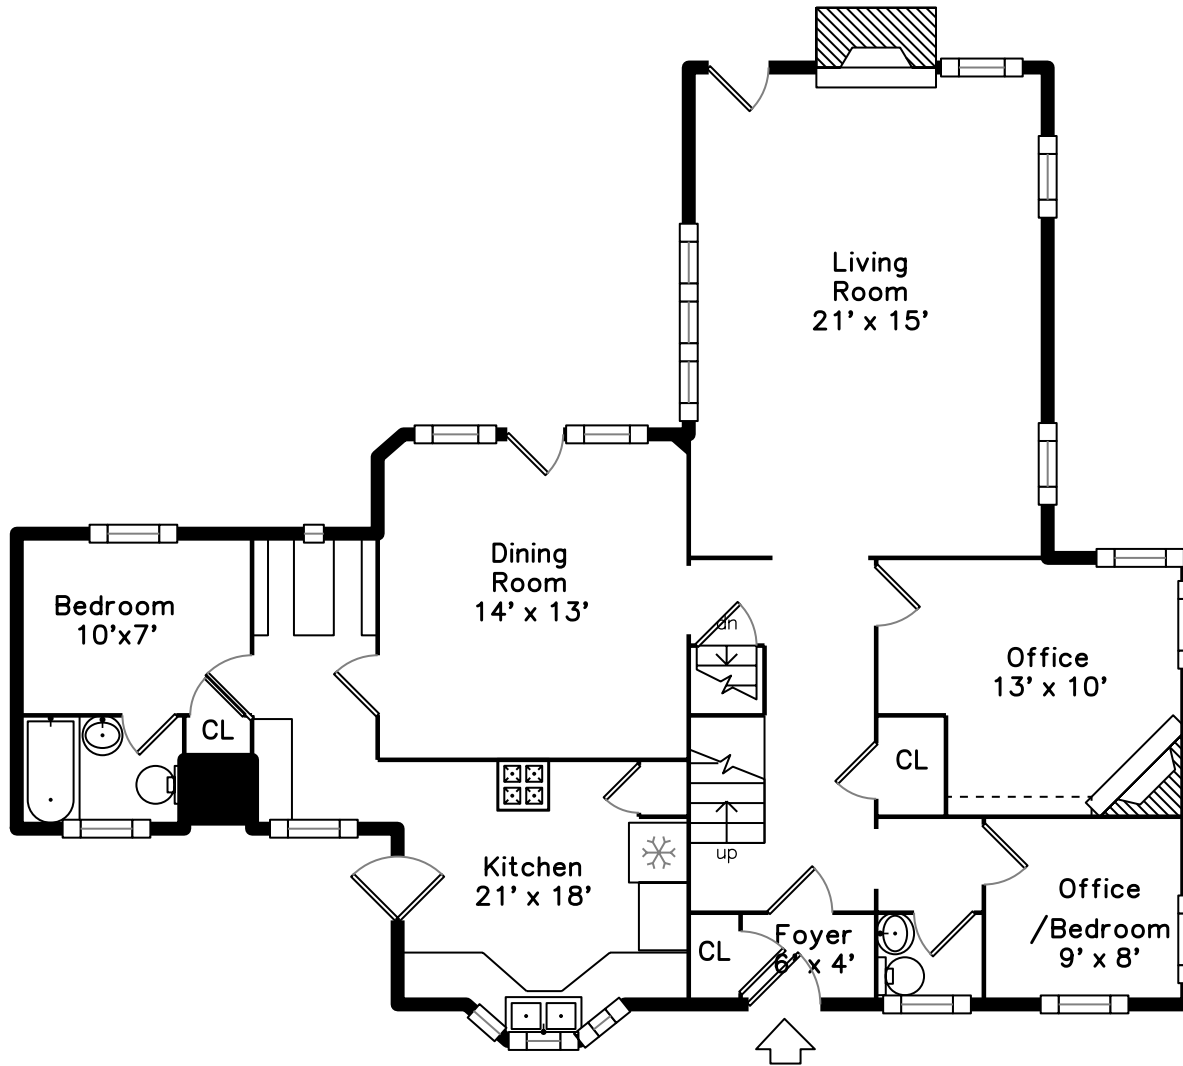

Upper

Main

30 Nod Hill Road
Newton, MA 02461

PicturePlan by  vis-home

Measurements may not be 100% accurate.
Floor plans are provided for convenience only.
Room sizes are not used to calculate area.

Upper

Main

Outside

Outside

Outside

Outside

Outside

Hall

Hall

Living Room

Living Room

Living Room

Dining Room

Dining Room

Dining Room

Kitchen

Kitchen

Kitchen

Office

Office / Bedroom

Bathroom

05Bath

Master Bedroom

Master Bedroom

Master Bedroom

Master Bathroom