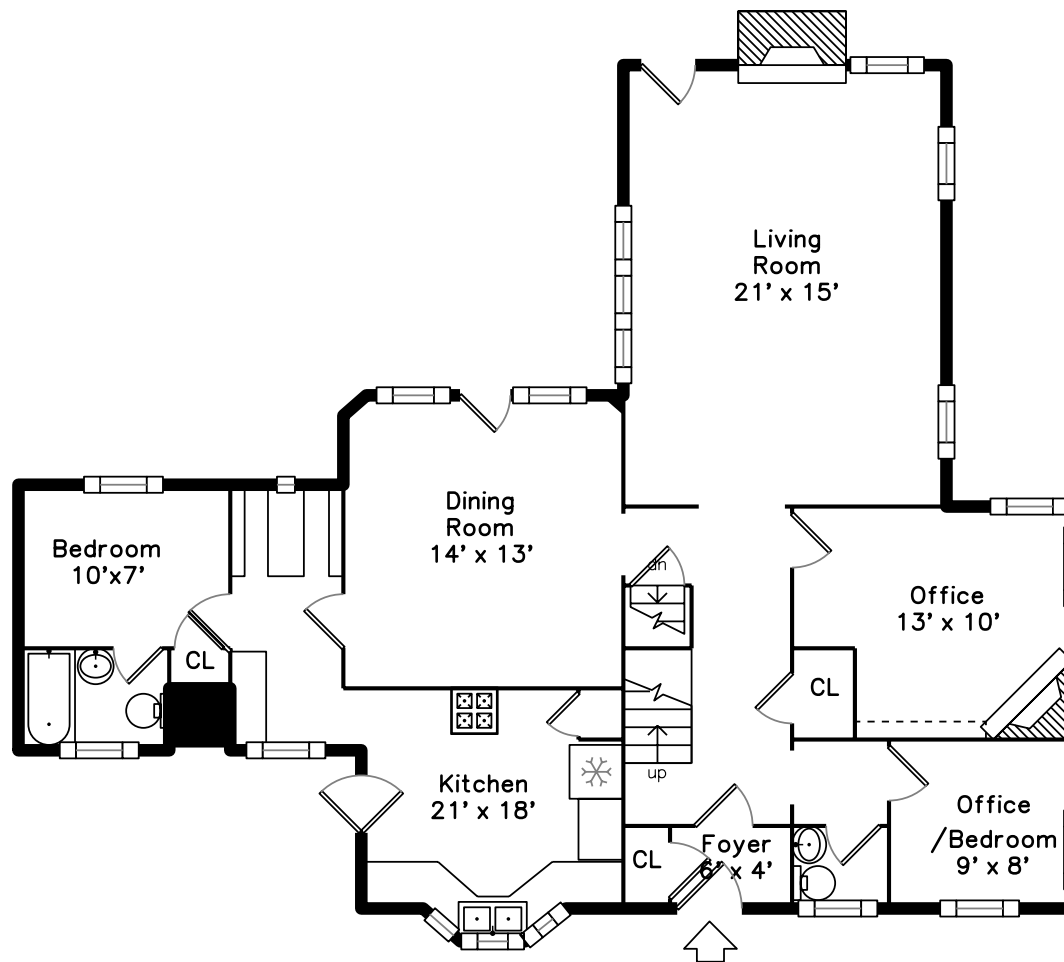

Upper

Main

30 Nod Hill Road
Newton, MA 02461

PicturePlan by  vis-home

Measurements may not be 100% accurate.
Floor plans are provided for convenience only.
Room sizes are not used to calculate area.

Upper

Main

Outside

Outside

Outside

Outside

Outside

Hall

Hall

Living Room

Living Room

Living Room

Dining Room

Dining Room

Dining Room

Kitchen

Kitchen

Kitchen

Office

Office / Bedroom

Bathroom

05Bath

Master Bedroom

Master Bedroom

Master Bedroom

Master Bathroom