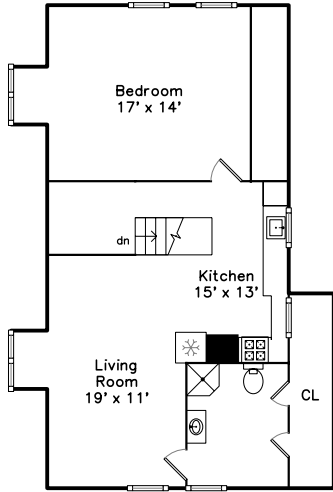

Top

Upper

Main

4 Green Street Ipswich, MA 01938

PicturePlan(tm) by Vis-Home(C) 2016
Measurements may not be 100% accurate.
Floor plans are provided for convenience only.
Room sizes are not used to calculate area.

Top

Upper

Main

Outside

Outside

Outside

Outside

Outside

Outside

Deck

Deck

Deck

Foyer

Living Room

Living Room

Den

Office

Office

Office

Bonus Room

Bonus Room

Porch

Porch

Pantry