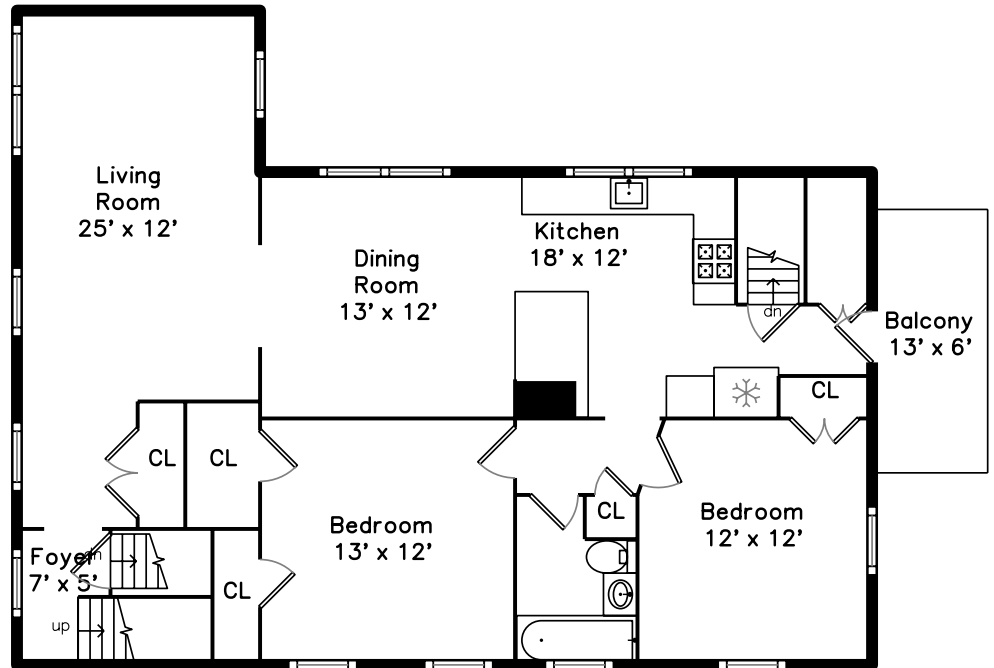

# Upper

# Main

51 Boylston Street  
Watertown, MA 02472

PicturePlan by  vis-home

Measurements may not be 100% accurate.  
Floor plans are provided for convenience only.  
Room sizes are not used to calculate area.

# Main

Outside

Living Room

Living Room

Living Room

Dining Room

Dining Room

Kitchen

Balcony

Balcony

Bedroom

Bedroom

Family Room

Family Room

Bedroom

Bedroom