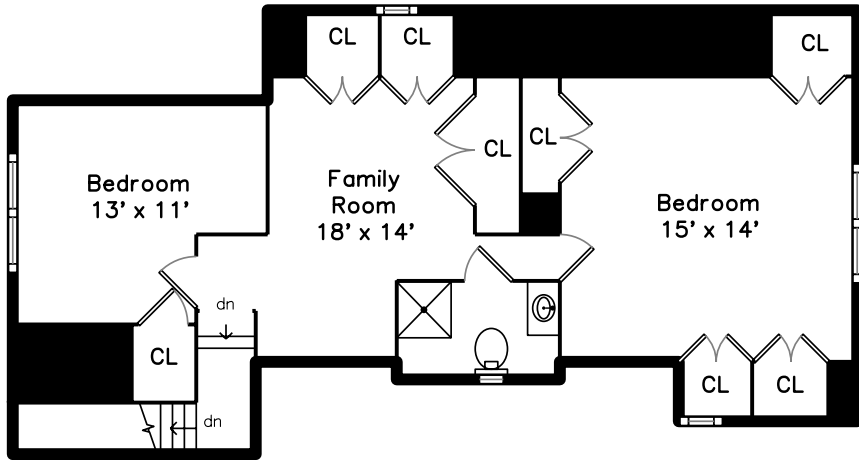

# Upper

# Main

51 Boylston Street  
Watertown, MA 02472

PicturePlan by  vis-home

Measurements may not be 100% accurate.  
Floor plans are provided for convenience only.  
Room sizes are not used to calculate area.

# Main

Outside

Living Room

Living Room

Living Room

Dining Room

Dining Room

Kitchen

Balcony

Balcony

Bedroom

Bedroom

Family Room

Family Room

Bedroom

Bedroom