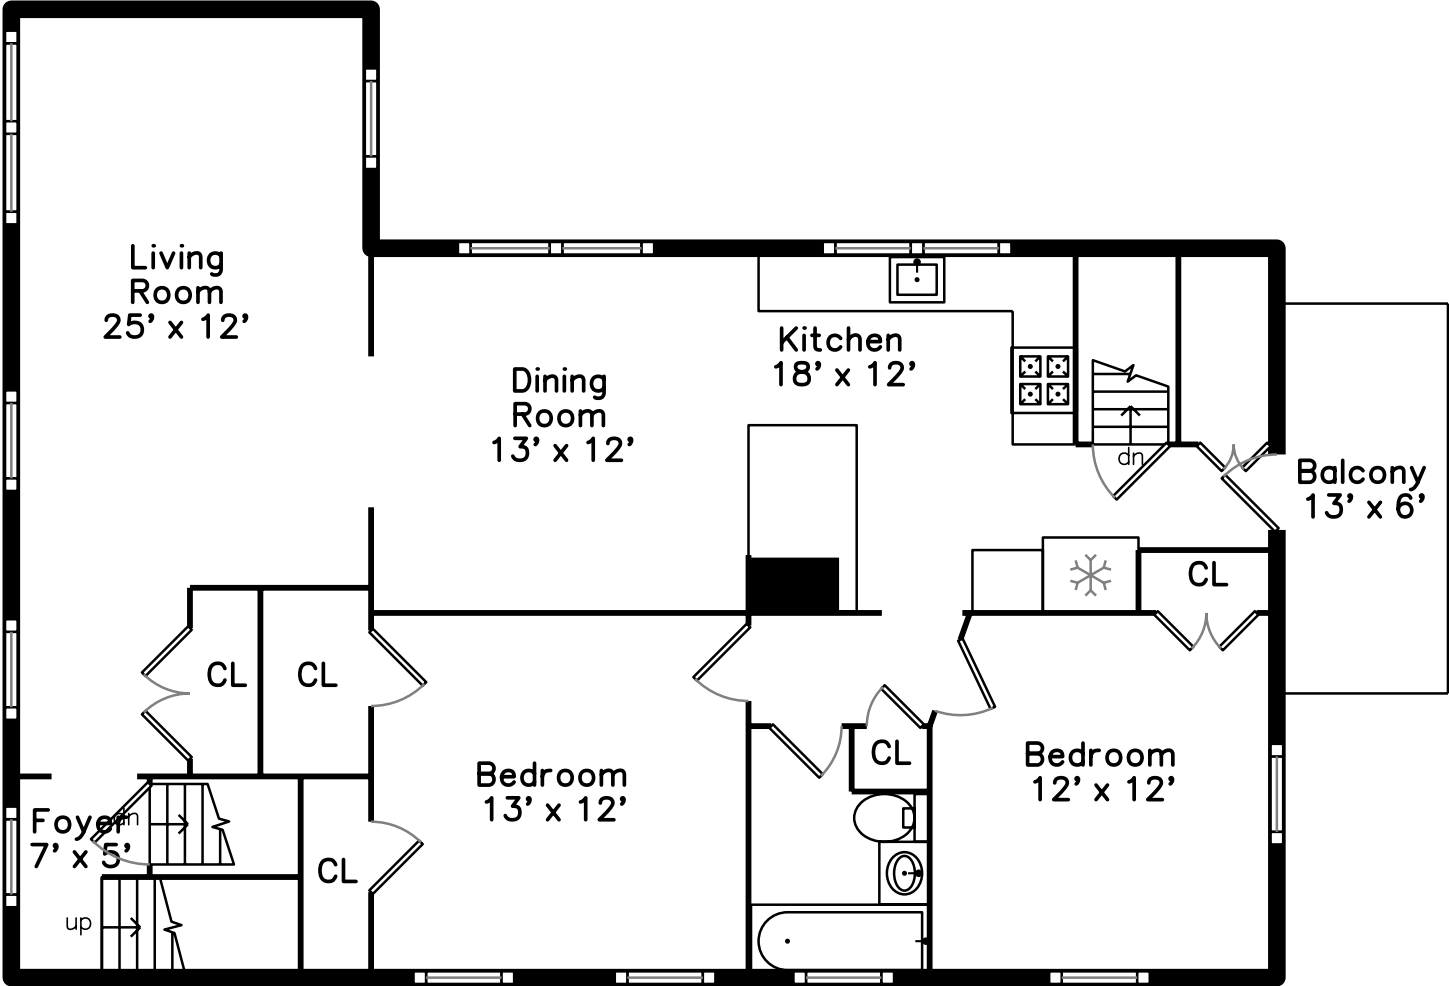

# Main

51 Boylston Street  
Watertown, MA 02472

PicturePlan by  vis-home

Measurements may not be 100% accurate.  
Floor plans are provided for convenience only.  
Room sizes are not used to calculate area.

# Upper

# Main

Outside

Living Room

Living Room

Living Room

Dining Room

Dining Room

Kitchen

Kitchen

Kitchen

Kitchen

Bedroom

Bedroom

Bedroom

Bedroom

Bathroom