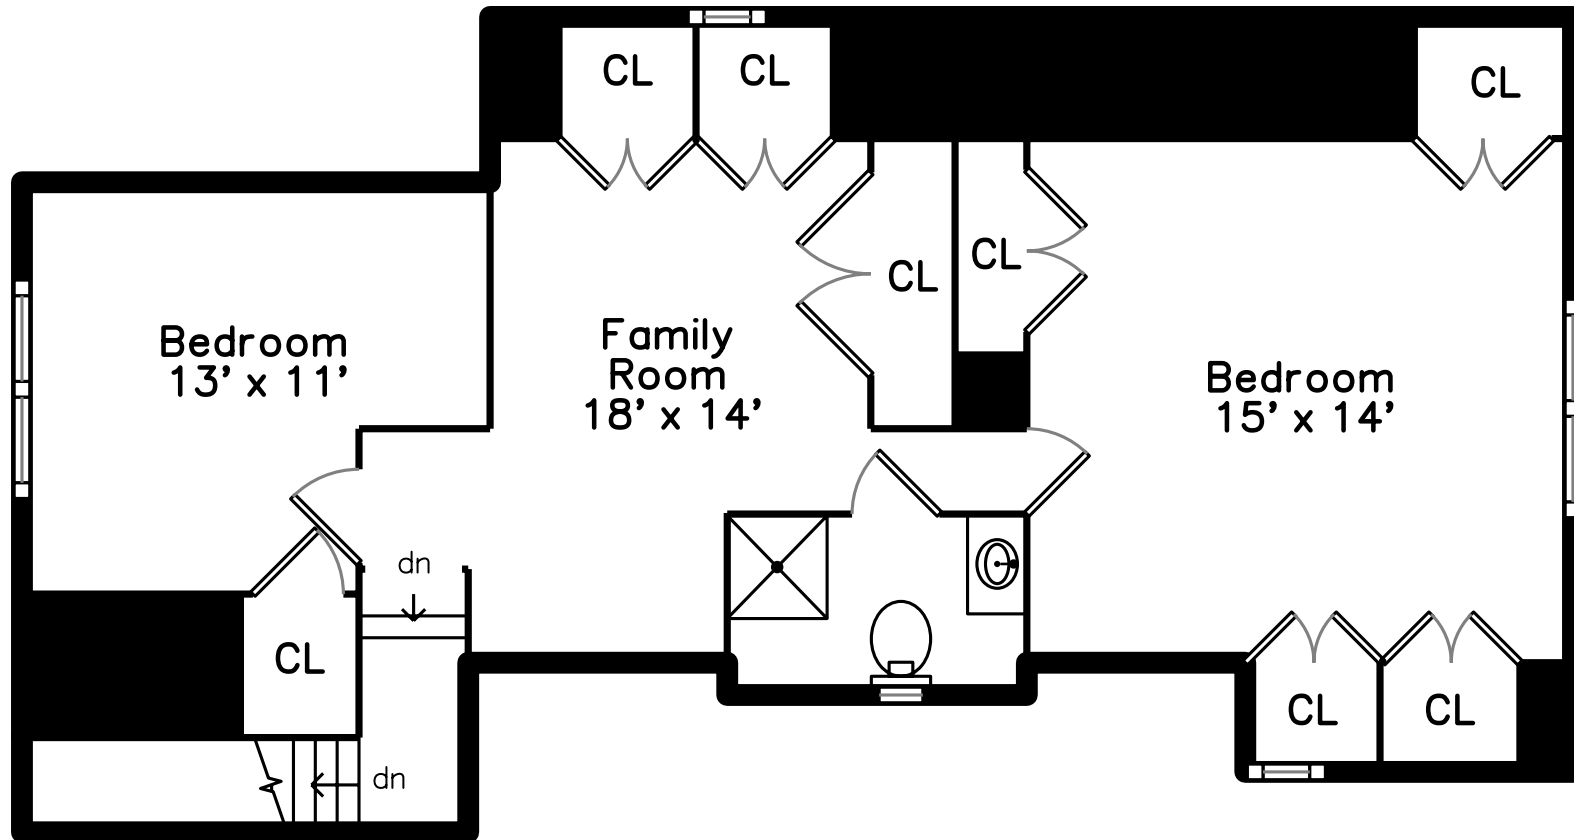

# Main

51 Boylston Street  
Watertown, MA 02472

PicturePlan by  vis-home

Measurements may not be 100% accurate.  
Floor plans are provided for convenience only.  
Room sizes are not used to calculate area.

# Main

Outside

Living Room

Living Room

Living Room

Dining Room

Dining Room

Kitchen

Kitchen

Kitchen

Kitchen

Bedroom

Bedroom

Bedroom

Bedroom

Bathroom

Balcony

Balcony

Bedroom

Bedroom

Family Room

Family Room

Bedroom

Bedroom