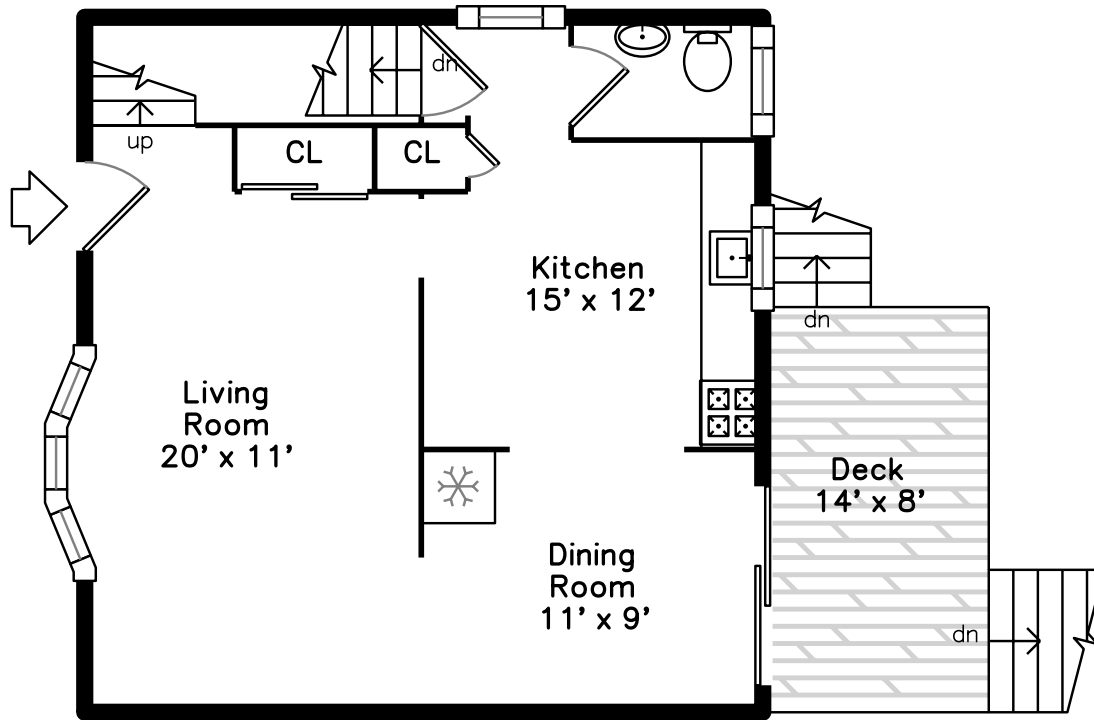

Main

**42 Sturges Street
Medford, MA 02155**

PicturePlan by  vis-home

Measurements may not be 100% accurate.
Floor plans are provided for convenience only.
Room sizes are not used to calculate area.

Upper

Main

Upper

3D View – TopDown

3D View – TopDown