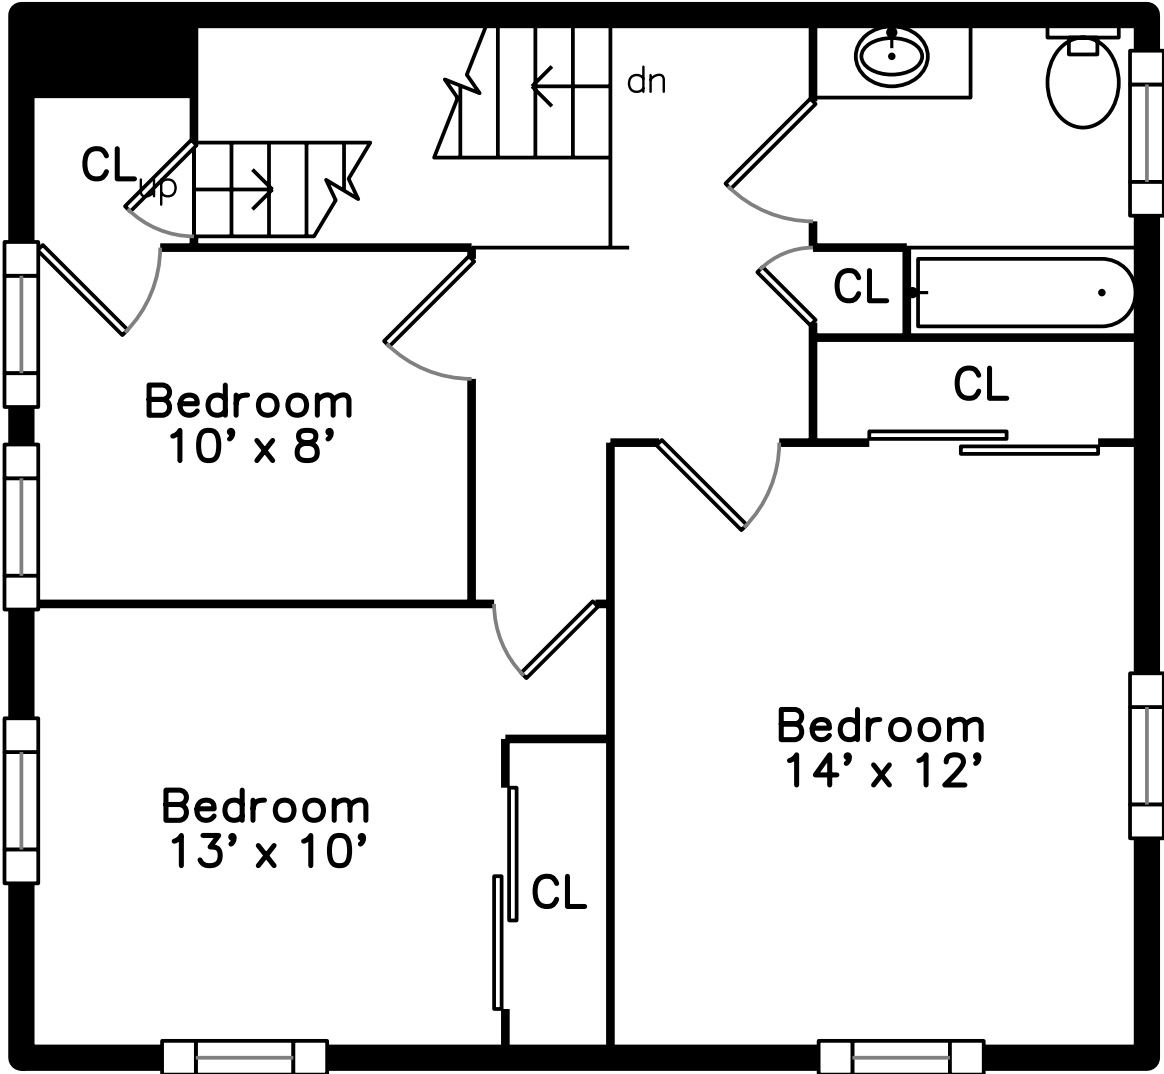

Main

**42 Sturges Street
Medford, MA 02155**

PicturePlan by  vis-home

Measurements may not be 100% accurate.
Floor plans are provided for convenience only.
Room sizes are not used to calculate area.

Upper

Main

Upper

3D View – TopDown

3D View – TopDown