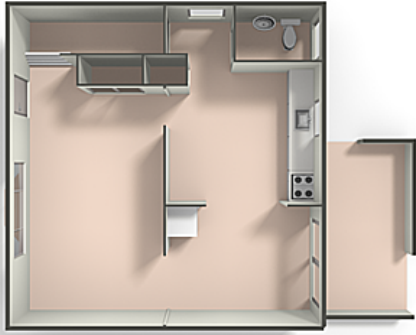

Main

**42 Sturges Street
Medford, MA 02155**

PicturePlan by  vis-home

Measurements may not be 100% accurate.
Floor plans are provided for convenience only.
Room sizes are not used to calculate area.

Upper

Main

Upper

3D View – TopDown

3D View – TopDown