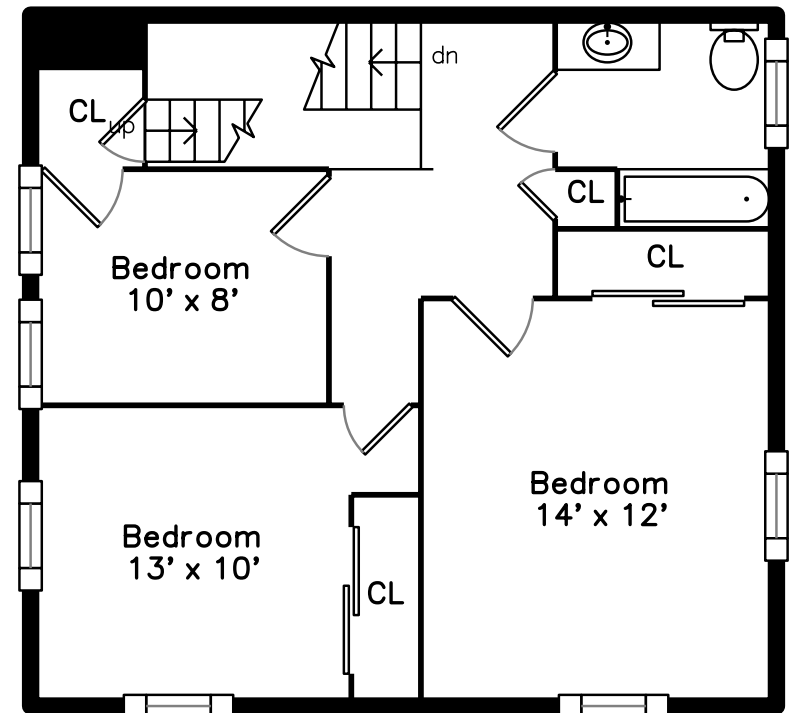

Main

**42 Sturges Street
Medford, MA 02155**

PicturePlan by  vis-home

Measurements may not be 100% accurate.
Floor plans are provided for convenience only.
Room sizes are not used to calculate area.

Upper

Main

Upper

3D View – TopDown

3D View – TopDown