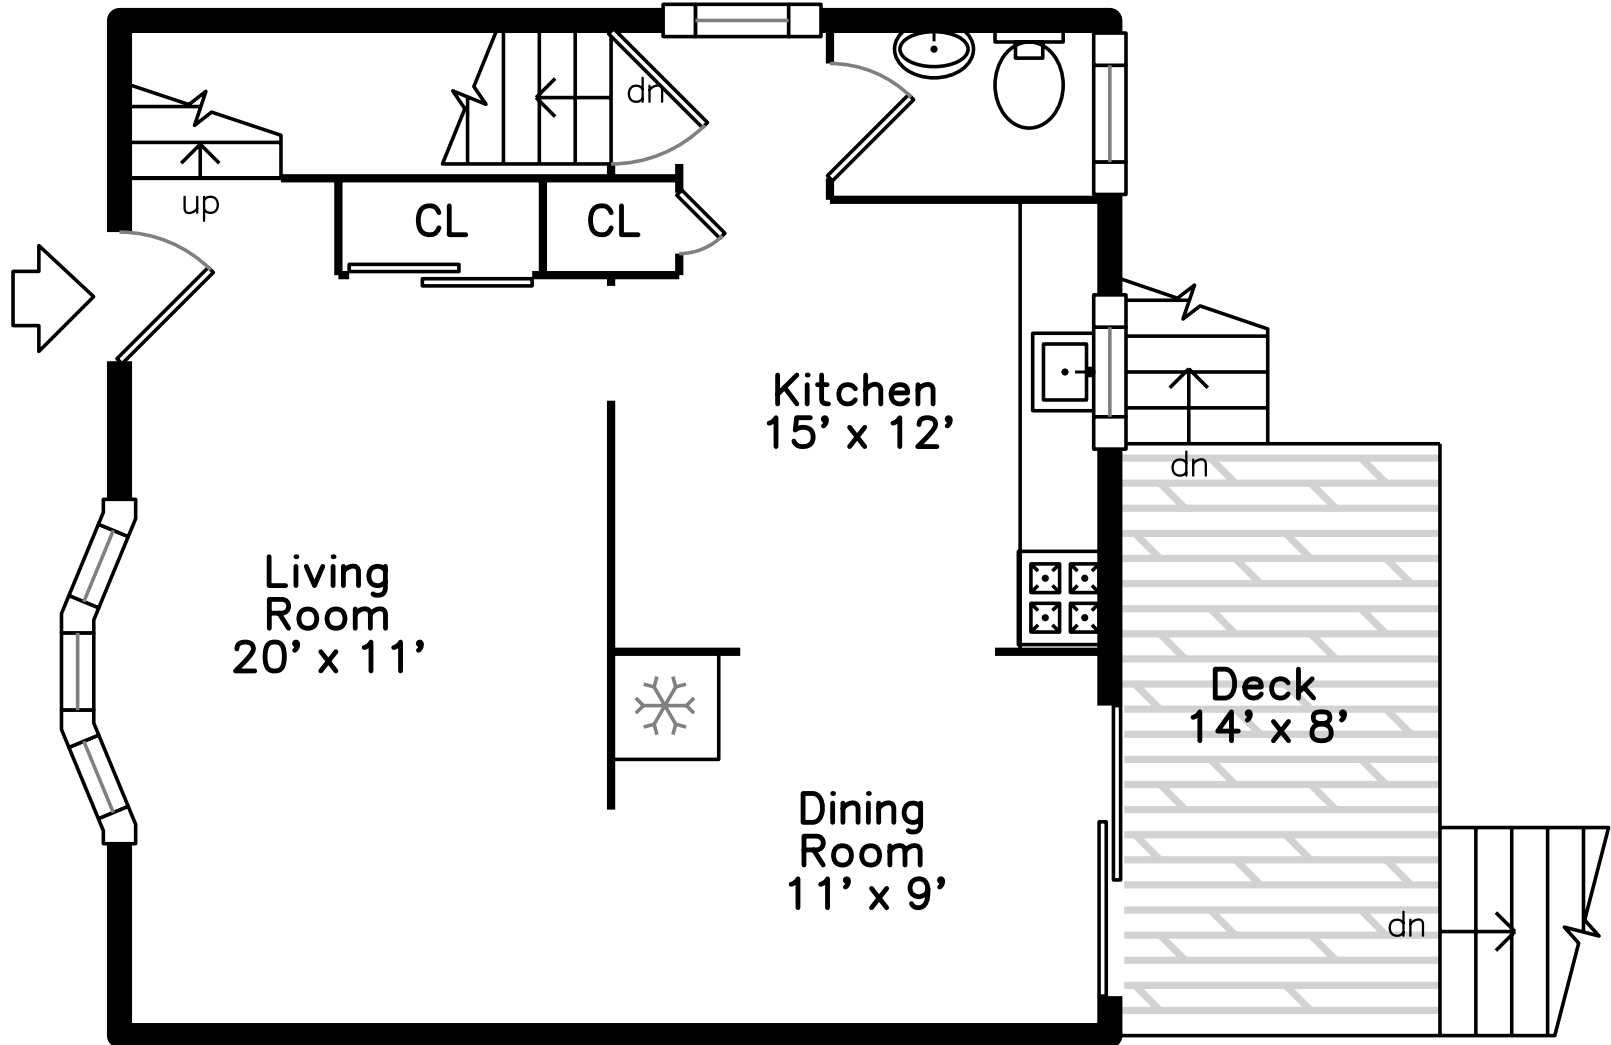

Main

**42 Sturges Street
Medford, MA 02155**

PicturePlan by  vis-home

Measurements may not be 100% accurate.
Floor plans are provided for convenience only.
Room sizes are not used to calculate area.

Upper

Main

Upper

3D View – TopDown

3D View – TopDown