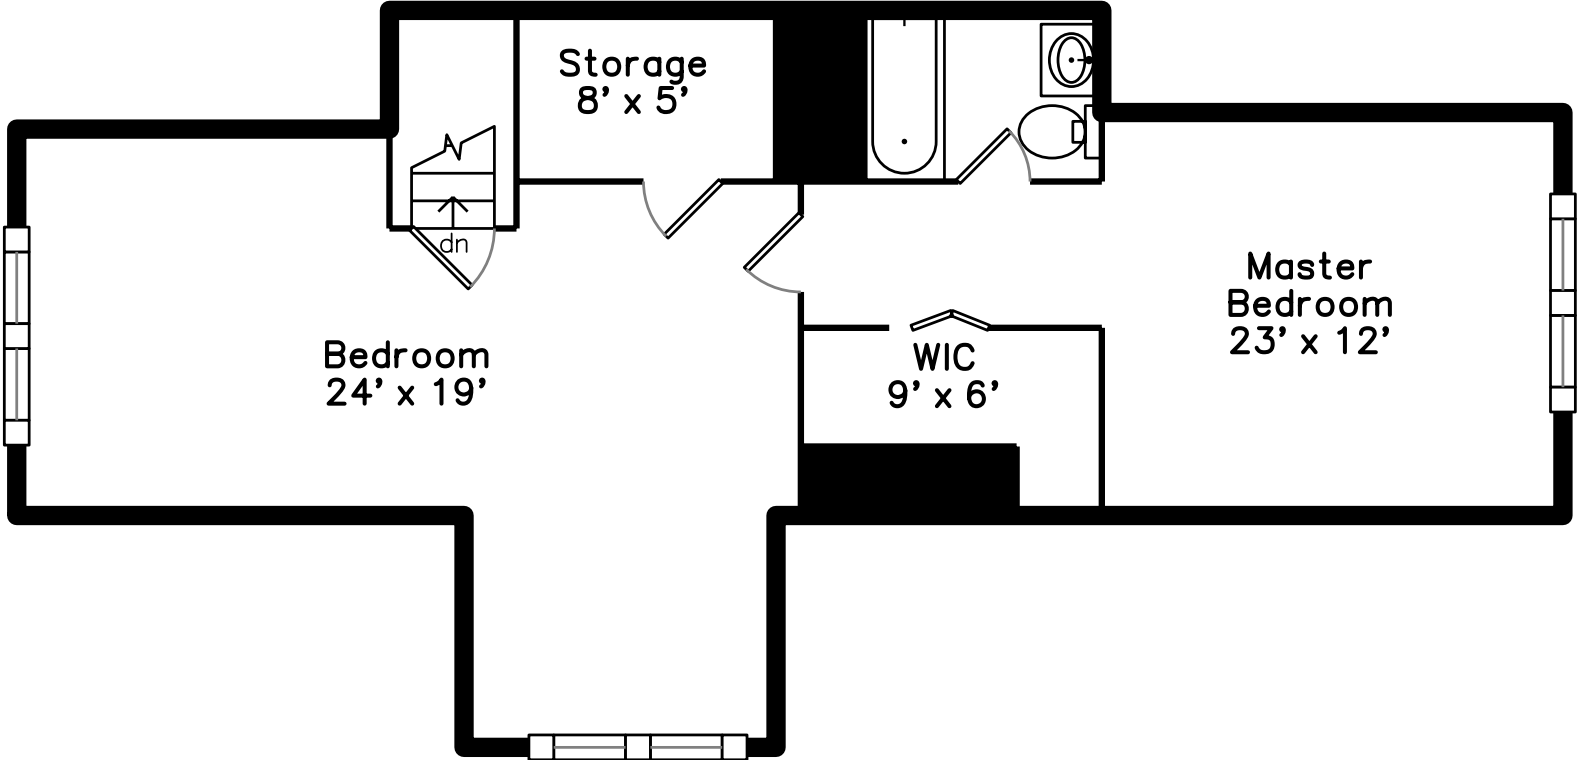

Upper

183 Central Avenue
Medford, MA 02155

PicturePlan by  vis-home

Measurements may not be 100% accurate.
Floor plans are provided for convenience only.
Room sizes are not used to calculate area.

Main

Upper

Living Room

Living Room

Dining Room

Dining Room

Kitchen

Kitchen

Kitchen

Bedroom

Office

Office

Bathroom

Deck

Deck

Master Bedroom

Master Bedroom

Master Bathroom

Bedroom

Bedroom