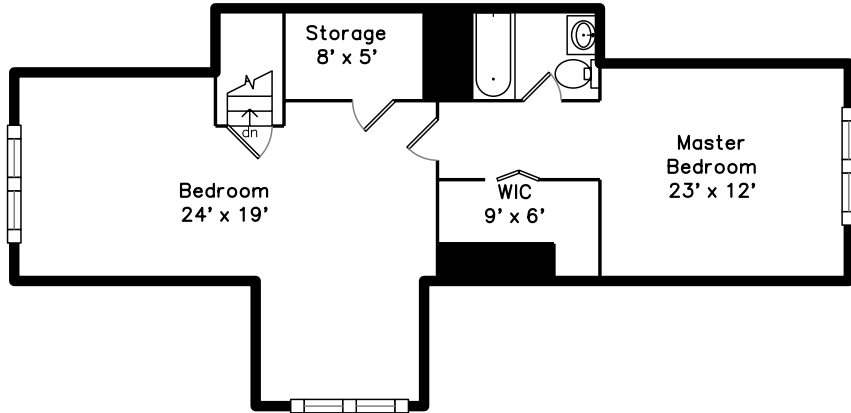

Upper

183 Central Avenue
Medford, MA 02155

PicturePlan by  vis-home

Measurements may not be 100% accurate.
Floor plans are provided for convenience only.
Room sizes are not used to calculate area.

Main

Upper

Living Room

Living Room

Dining Room

Dining Room

Kitchen

Kitchen

Kitchen

Bedroom

Office

Office

Bathroom

Deck

Deck

Master Bedroom

Master Bedroom

Master Bathroom

Bedroom

Bedroom