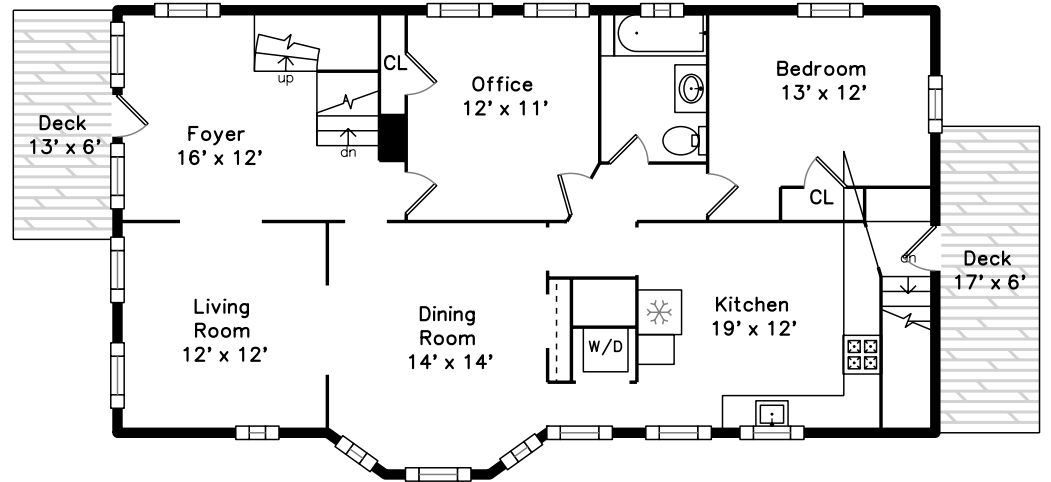

Upper

183 Central Avenue
Medford, MA 02155

PicturePlan by  vis-home

Measurements may not be 100% accurate.
Floor plans are provided for convenience only.
Room sizes are not used to calculate area.

Main

Upper

Living Room

Living Room

Dining Room

Dining Room

Kitchen

Kitchen

Kitchen

Bedroom

Office

Office

Bathroom

Deck

Deck

Master Bedroom

Master Bedroom

Master Bathroom

Bedroom

Bedroom