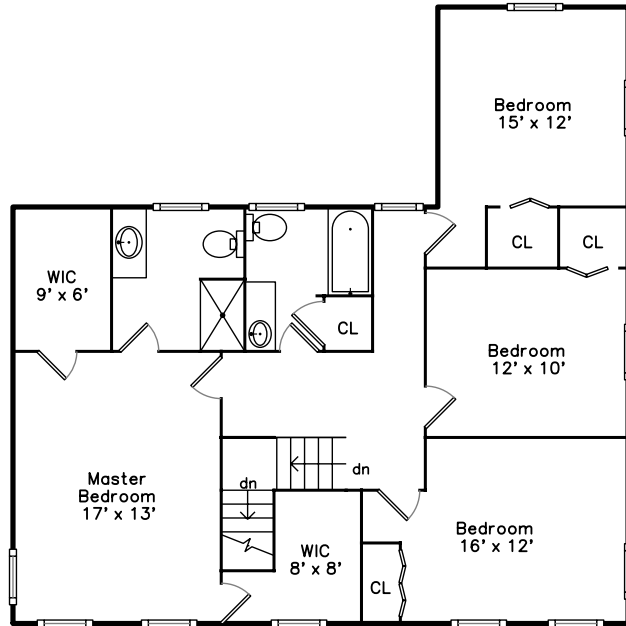

# Upper

## 249 Pleasant Street Millis, MA 02054

PicturePlan(tm) by Vis-Home(C) 2016  
Measurements may not be 100% accurate.  
Floor plans are provided for convenience only.  
Room sizes are not used to calculate area.

Living Room

Living Room

Dining Room

Dining Room

Kitchen

Kitchen

Kitchen

Family Room

Bedroom

Master Bedroom

Master Bedroom

Bathroom

Master Bathroom

Hall

Recreation Room