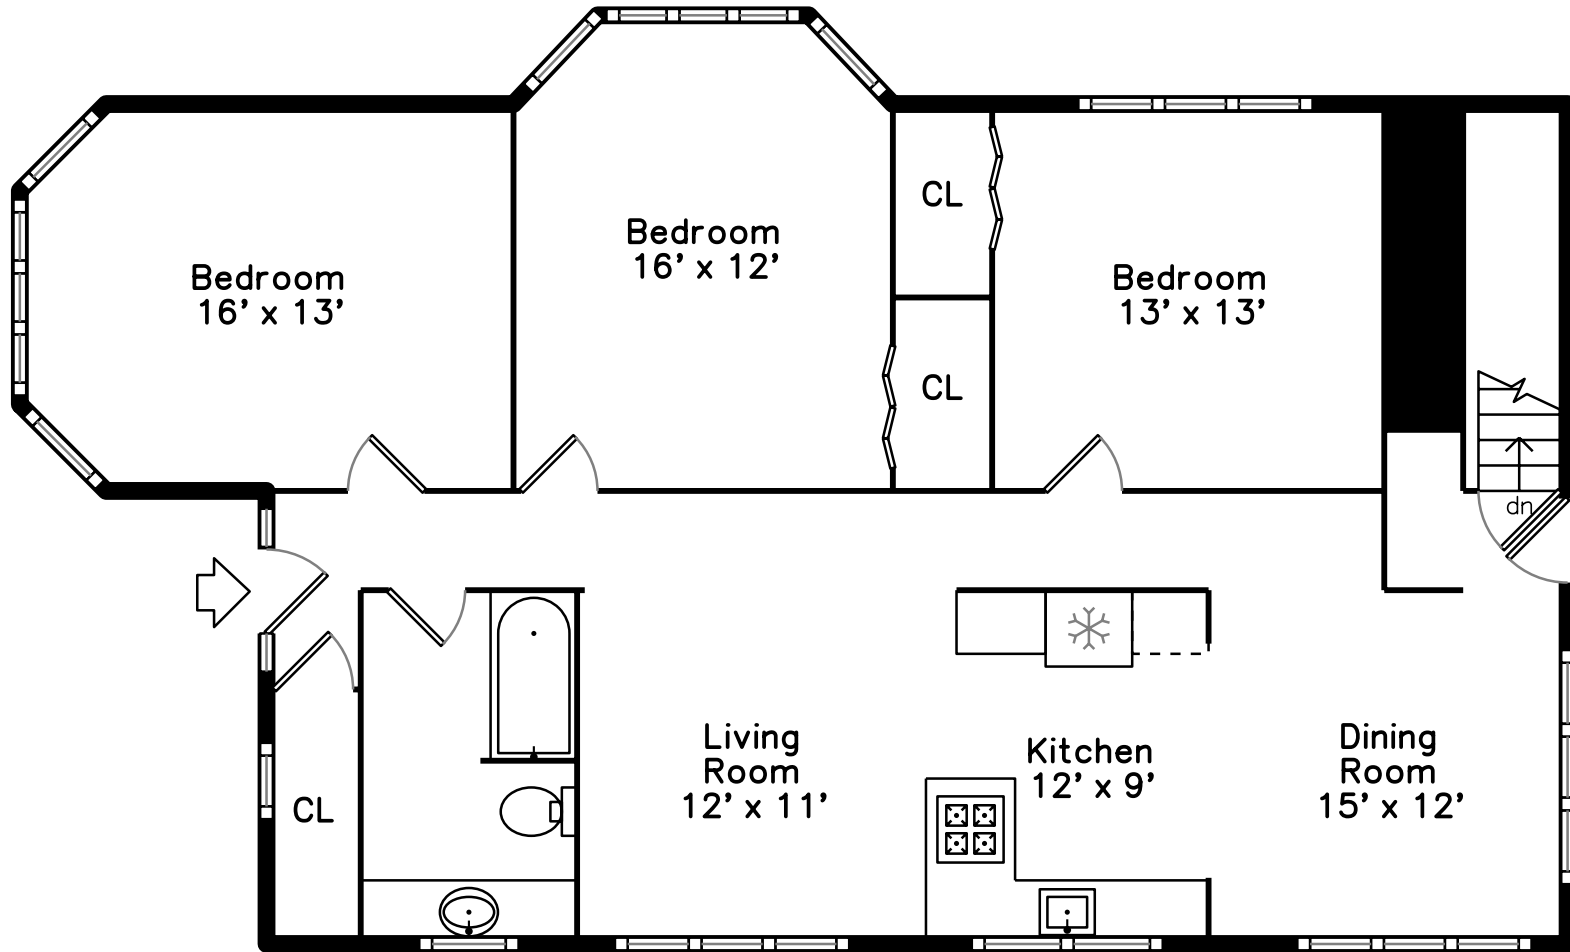

Main

Lower

254 Highland Avenue #1
Somerville, MA 02143

PicturePlan by  vis-home

Measurements may not be 100% accurate.
Floor plans are provided for convenience only.
Room sizes are not used to calculate area.

Main

Lower

Outside

Outside

Living Room

Living Room

Living Room

Living Room

Dining Room

Dining Room

Kitchen

Kitchen

Kitchen

Kitchen

Bedroom

Bedroom

Bedroom

Bedroom

Bedroom

Bathroom

Bathroom

Family Room

Family Room

Family Room