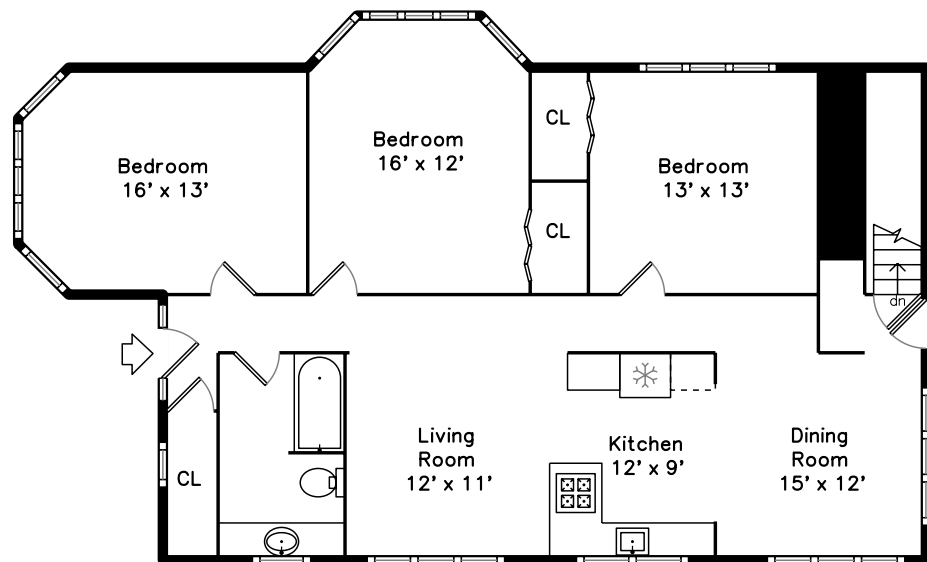

Main

Lower

254 Highland Avenue #1
Somerville, MA 02143

PicturePlan by  vis-home

Measurements may not be 100% accurate.
Floor plans are provided for convenience only.
Room sizes are not used to calculate area.

Main

Lower

Outside

Outside

Living Room

Living Room

Living Room

Living Room

Dining Room

Dining Room

Kitchen

Kitchen

Kitchen

Kitchen

Bedroom

Bedroom

Bedroom

Bedroom

Bedroom

Bathroom

Bathroom

Family Room

Family Room

Family Room