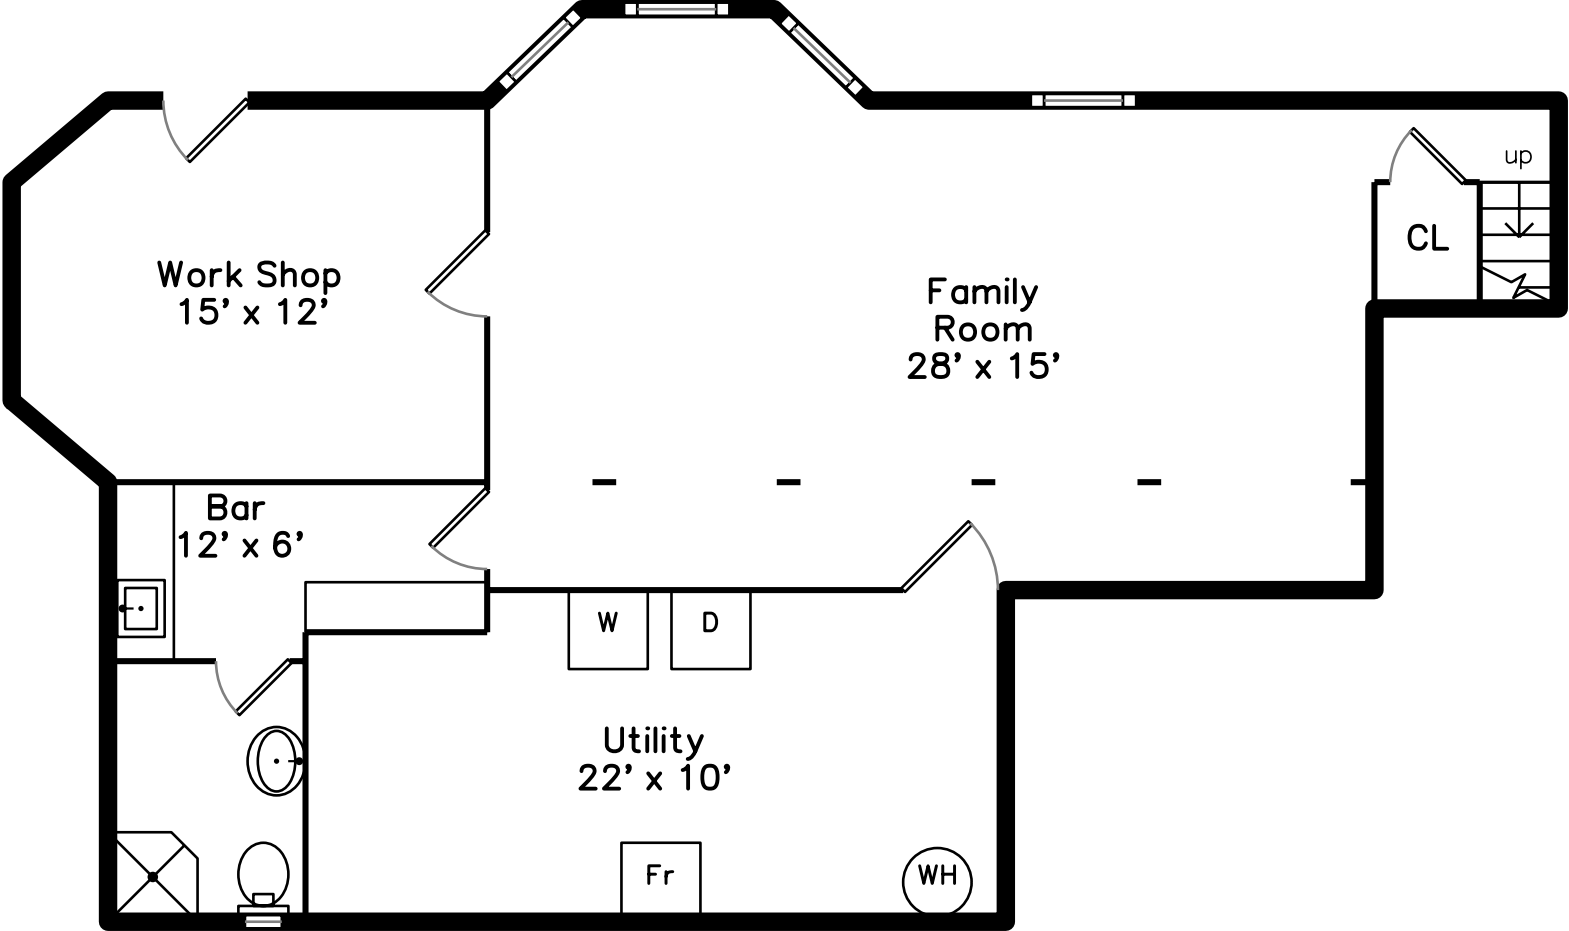

Main

Lower

254 Highland Avenue #1
Somerville, MA 02143

PicturePlan by  vis-home

Measurements may not be 100% accurate.
Floor plans are provided for convenience only.
Room sizes are not used to calculate area.

Main

Lower

Outside

Outside

Living Room

Living Room

Living Room

Living Room

Dining Room

Dining Room

Kitchen

Kitchen

Kitchen

Kitchen

Bedroom

Bedroom

Bedroom

Bedroom

Bedroom

Bathroom

Bathroom

Family Room

Family Room

Family Room