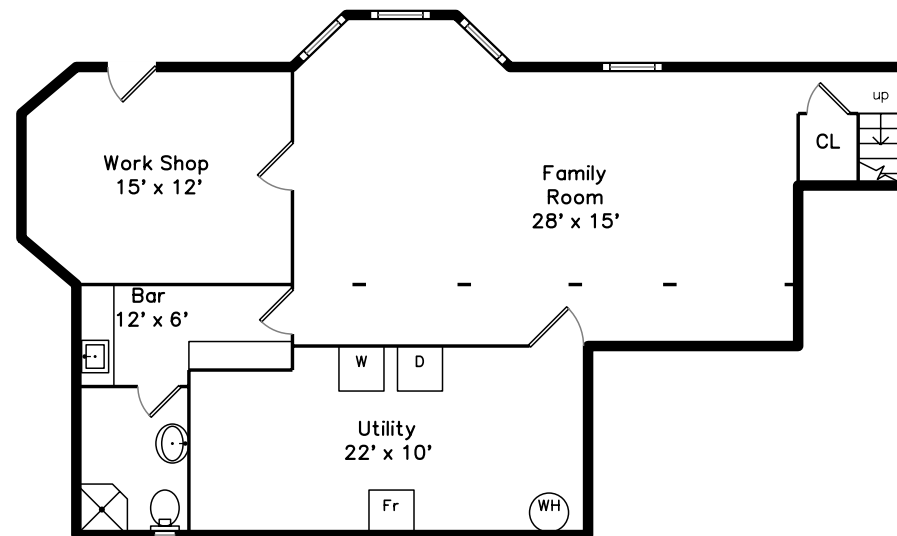

Main

Lower

254 Highland Avenue #1
Somerville, MA 02143

PicturePlan by  vis-home

Measurements may not be 100% accurate.
Floor plans are provided for convenience only.
Room sizes are not used to calculate area.

Main

Lower

Outside

Outside

Living Room

Living Room

Living Room

Living Room

Dining Room

Dining Room

Kitchen

Kitchen

Kitchen

Kitchen

Bedroom

Bedroom

Bedroom

Bedroom

Bedroom

Bathroom

Bathroom

Family Room

Family Room

Family Room