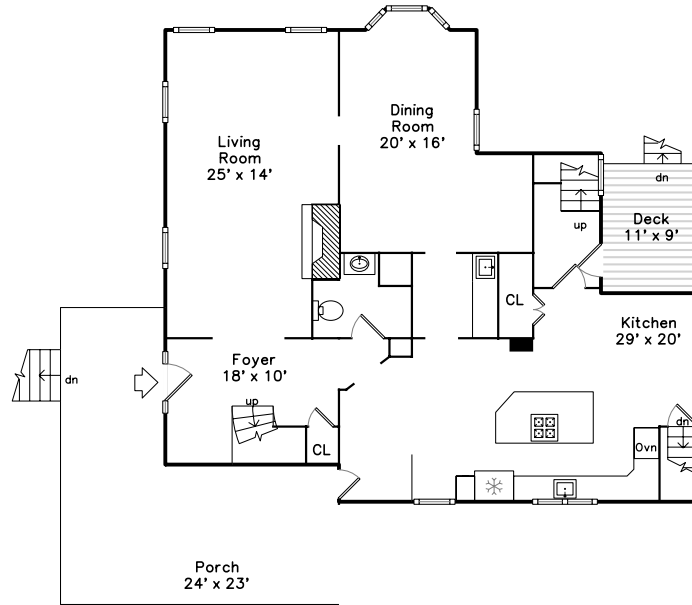

Top

Upper

Main

**42 Adin Street
Hopedale, MA 01747**

PicturePlan(tm) by Vis-Home(C) 2016
Measurements may not be 100% accurate.
Floor plans are provided for convenience only.
Room sizes are not used to calculate area.

Top

Upper

Main

Outside

Outside

Outside

Outside

Outside

Outside

Outside

Porch

Porch

Foyer

Living Room

Living Room

Dining Room

Dining Room

Kitchen

Kitchen

Kitchen

Kitchen

Kitchen

Kitchen

Kitchen