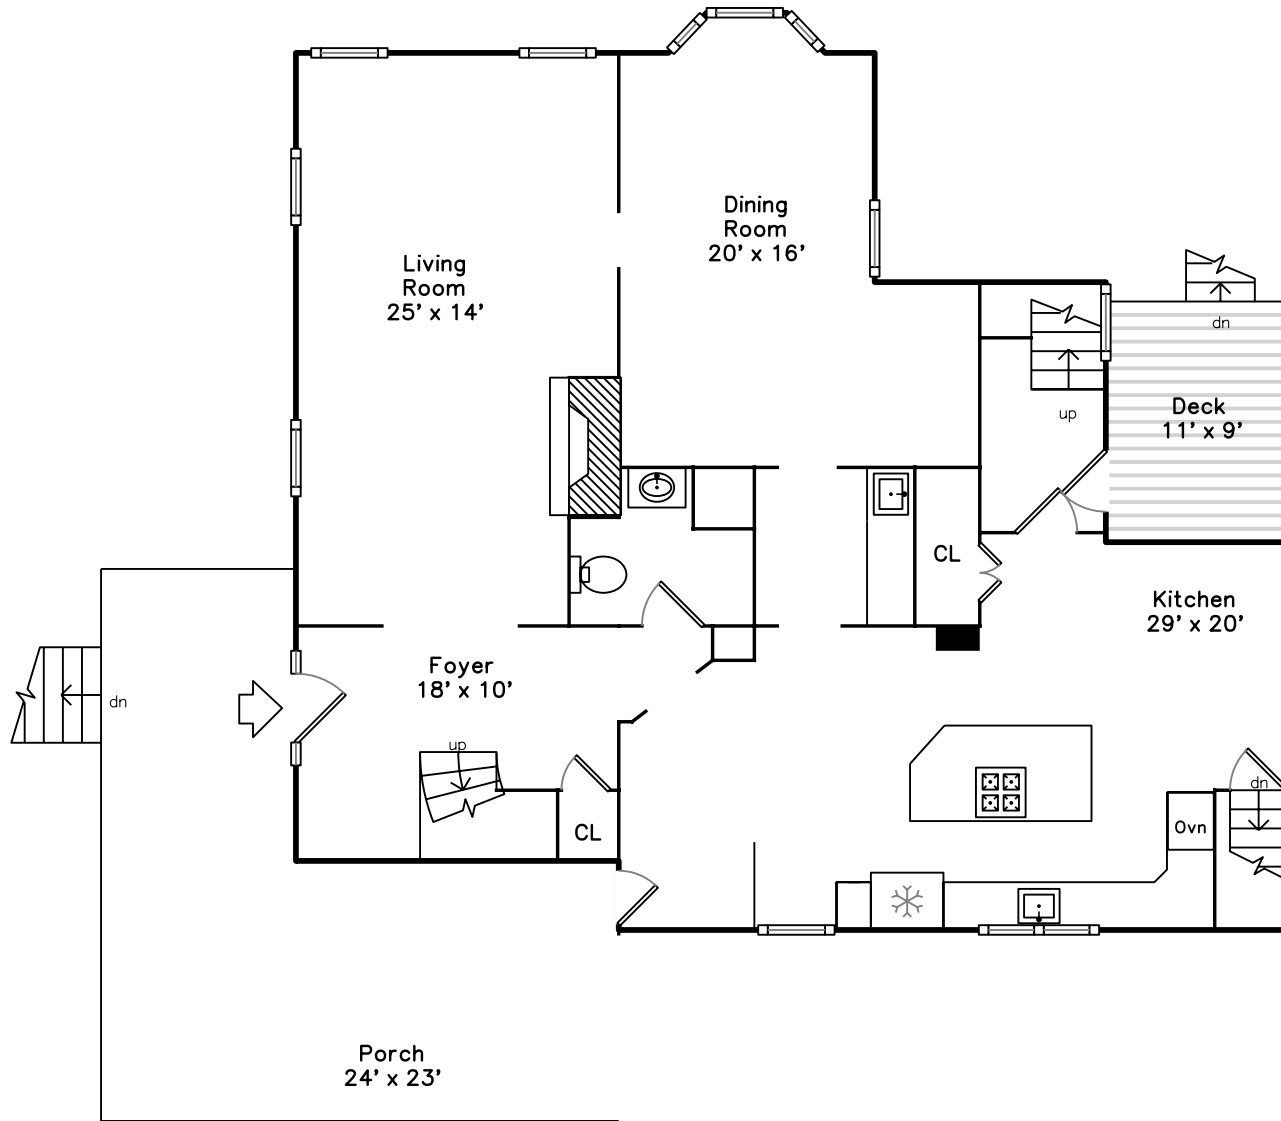

Top

Upper

Main

**42 Adin Street
Hopedale, MA 01747**

PicturePlan(tm) by Vis-Home(C) 2016
Measurements may not be 100% accurate.
Floor plans are provided for convenience only.
Room sizes are not used to calculate area.

Top

Upper

Main

Outside

Outside

Outside

Outside

Outside

Outside

Outside

Porch

Porch

Foyer

Living Room

Living Room

Dining Room

Dining Room

Kitchen

Kitchen

Kitchen

Kitchen

Kitchen

Kitchen

Kitchen