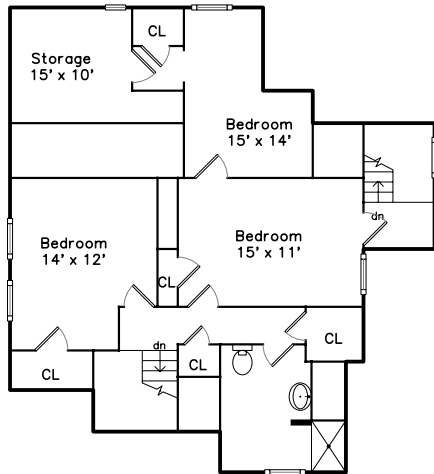

Top

Upper

Main

**42 Adin Street
Hopedale, MA 01747**

PicturePlan(tm) by Vis-Home(C) 2016
Measurements may not be 100% accurate.
Floor plans are provided for convenience only.
Room sizes are not used to calculate area.

Top

Upper

Main

Outside

Outside

Outside

Outside

Outside

Bedroom

Bedroom

Bedroom

Bedroom

Bedroom

Bedroom

Bathroom

Bathroom

Bedroom

Bedroom

Bedroom

Bedroom

Bedroom

Bathroom