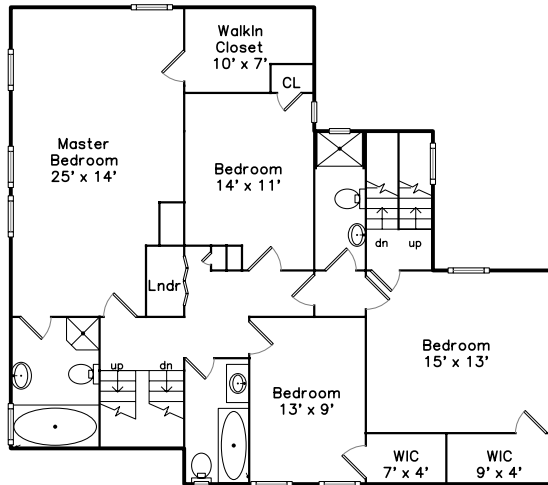

Top

Upper

Main

**42 Adin Street
Hopedale, MA 01747**

PicturePlan(tm) by Vis-Home(C) 2016
Measurements may not be 100% accurate.
Floor plans are provided for convenience only.
Room sizes are not used to calculate area.

Top

Upper

Main

Outside

Outside

Outside

Outside

Outside

Bedroom

Bedroom

Bedroom

Bedroom

Bedroom

Bedroom

Bathroom

Bathroom

Bedroom

Bedroom

Bedroom

Bedroom

Bedroom

Bathroom