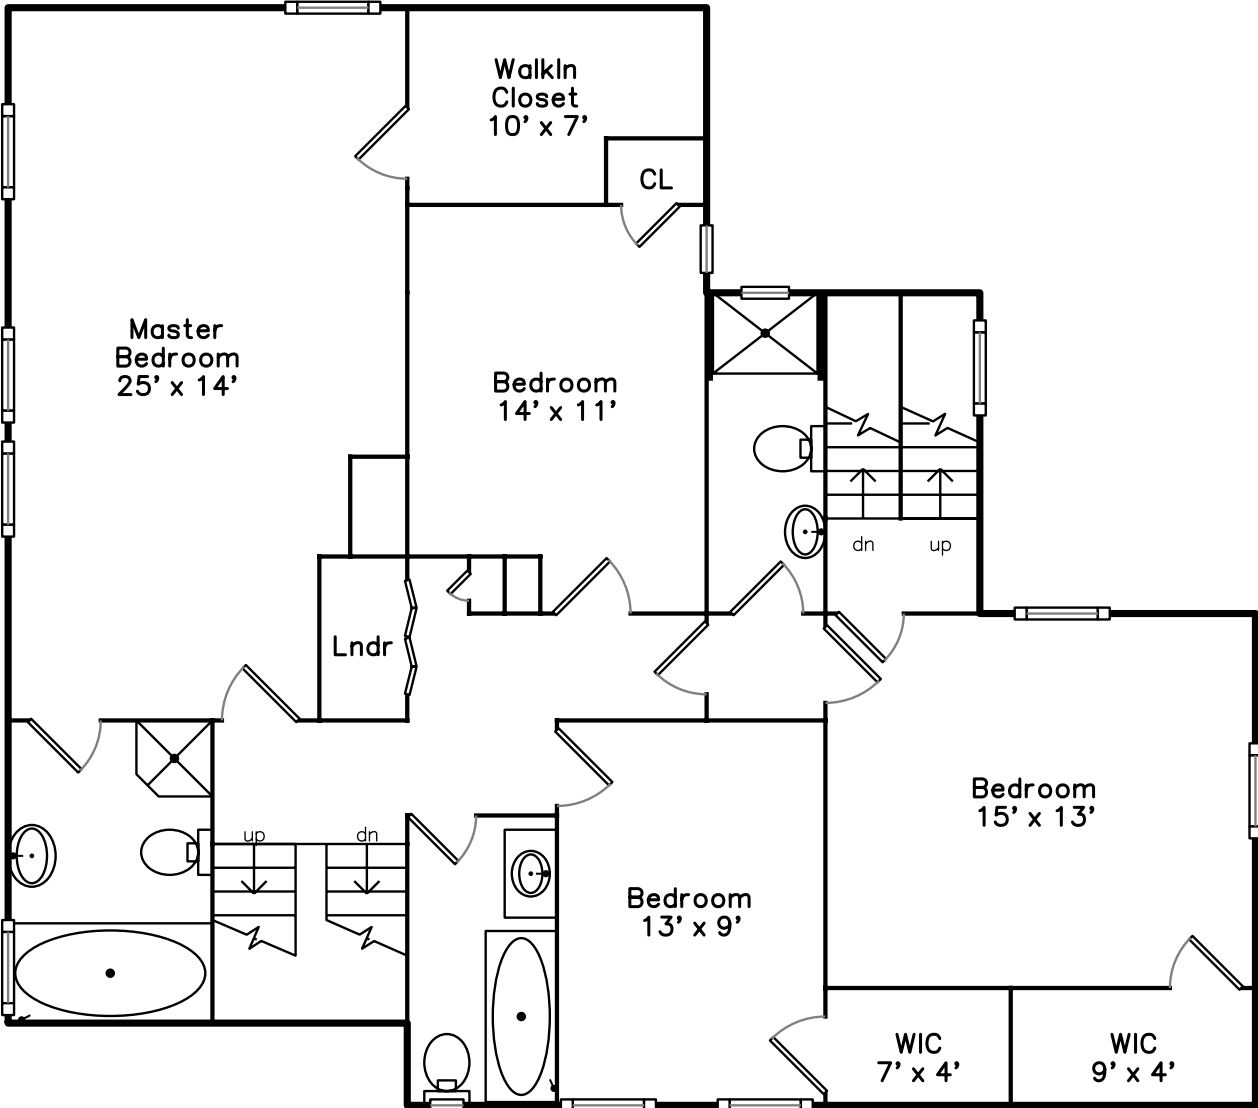

Top

Upper

Main

**42 Adin Street
Hopedale, MA 01747**

PicturePlan(tm) by Vis-Home(C) 2016
Measurements may not be 100% accurate.
Floor plans are provided for convenience only.
Room sizes are not used to calculate area.

Top

Upper

Main

Outside

Outside

Outside

Outside

Outside

Outside

Outside

Porch

Porch

Foyer

Living Room

Living Room

Dining Room

Bedroom

Bedroom

Bedroom

Bedroom

Bedroom

Bedroom

Bathroom

Bathroom