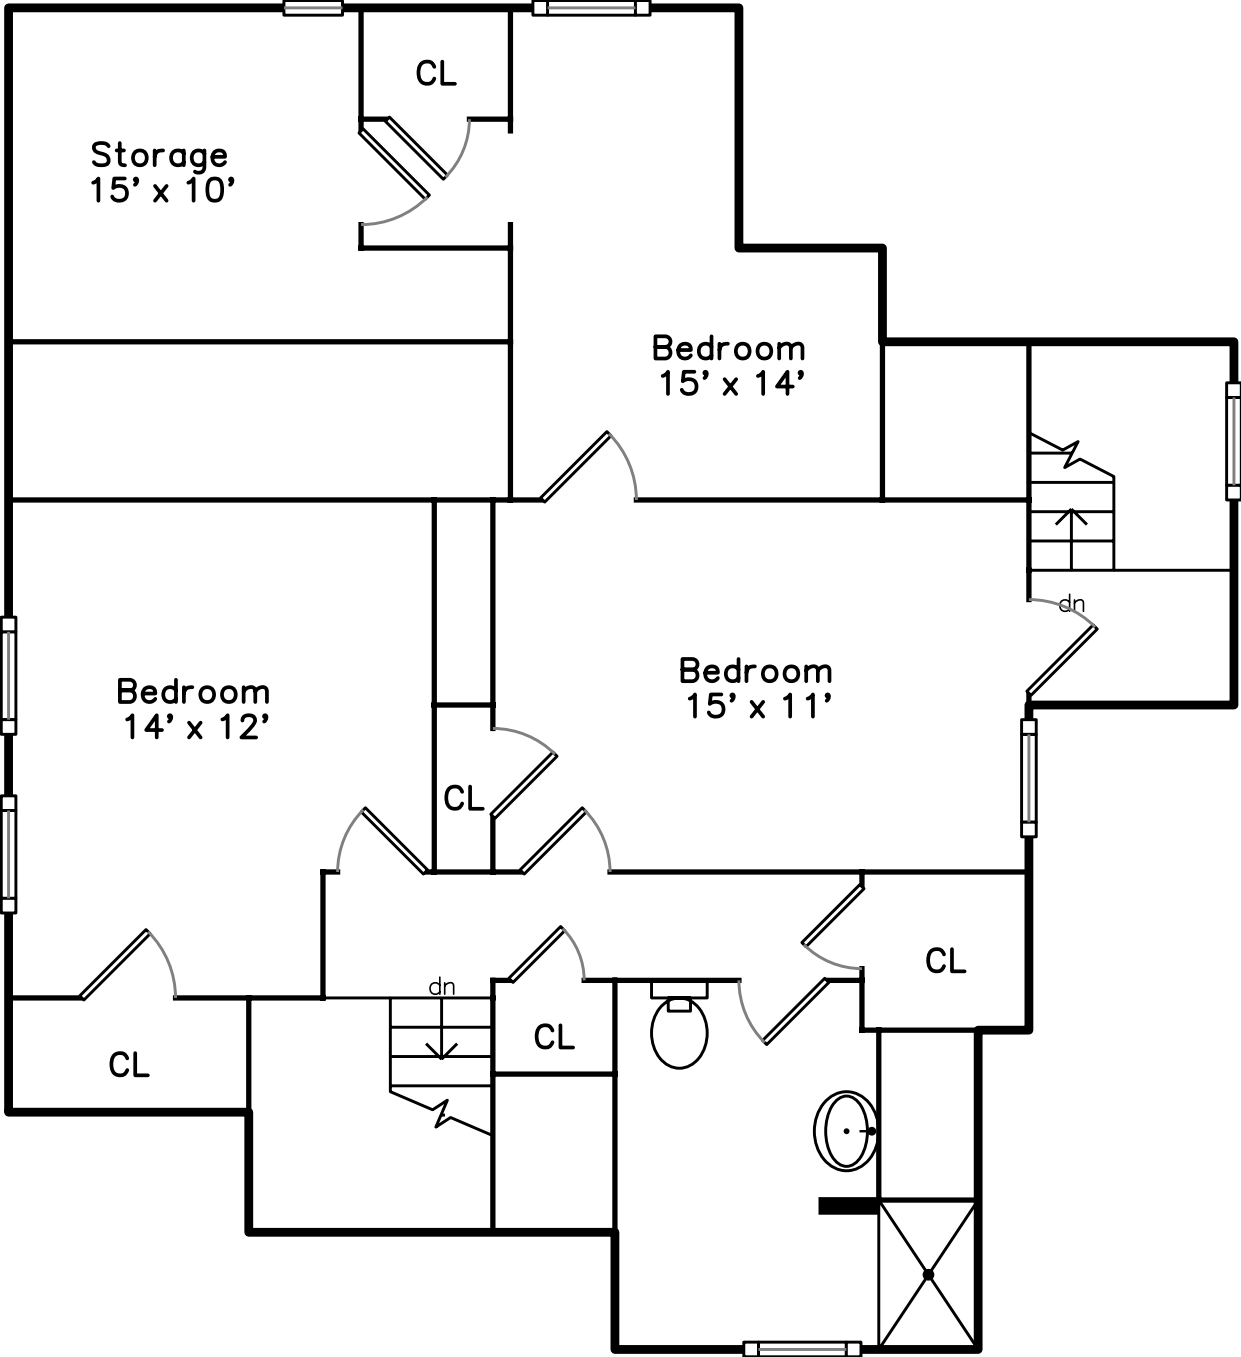

Top

Upper

Main

**42 Adin Street
Hopedale, MA 01747**

PicturePlan(tm) by Vis-Home(C) 2016
Measurements may not be 100% accurate.
Floor plans are provided for convenience only.
Room sizes are not used to calculate area.

Top

Upper

Main

Outside

Outside

Outside

Outside

Outside

Outside

Outside

Porch

Porch

Foyer

Living Room

Living Room

Dining Room

Dining Room

Kitchen

Kitchen

Kitchen

Kitchen

Kitchen

Kitchen

Kitchen