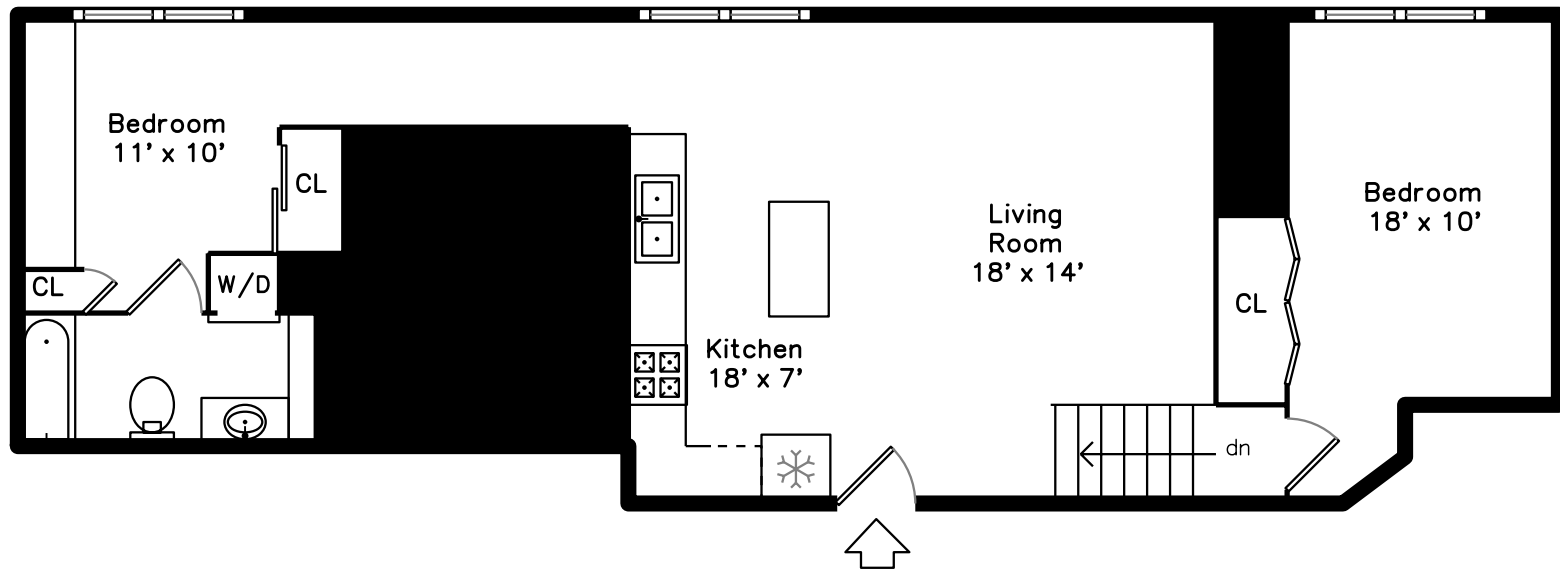

Upper

Main

441 Washington Avenue #306
Chelsea, MA 02150

PicturePlan by  vis-home

Measurements may not be 100% accurate.
Floor plans are provided for convenience only.
Room sizes are not used to calculate area.

Upper

Main

Building

Living Room

Living Room

Kitchen

Kitchen

Kitchen

Kitchen

Kitchen

Living Room

Bedroom

Bedroom

Bedroom

Bedroom

loft 2nd Bedroom

loft 2nd Bedroom

office

Office

Bathroom

Bathroom

Building