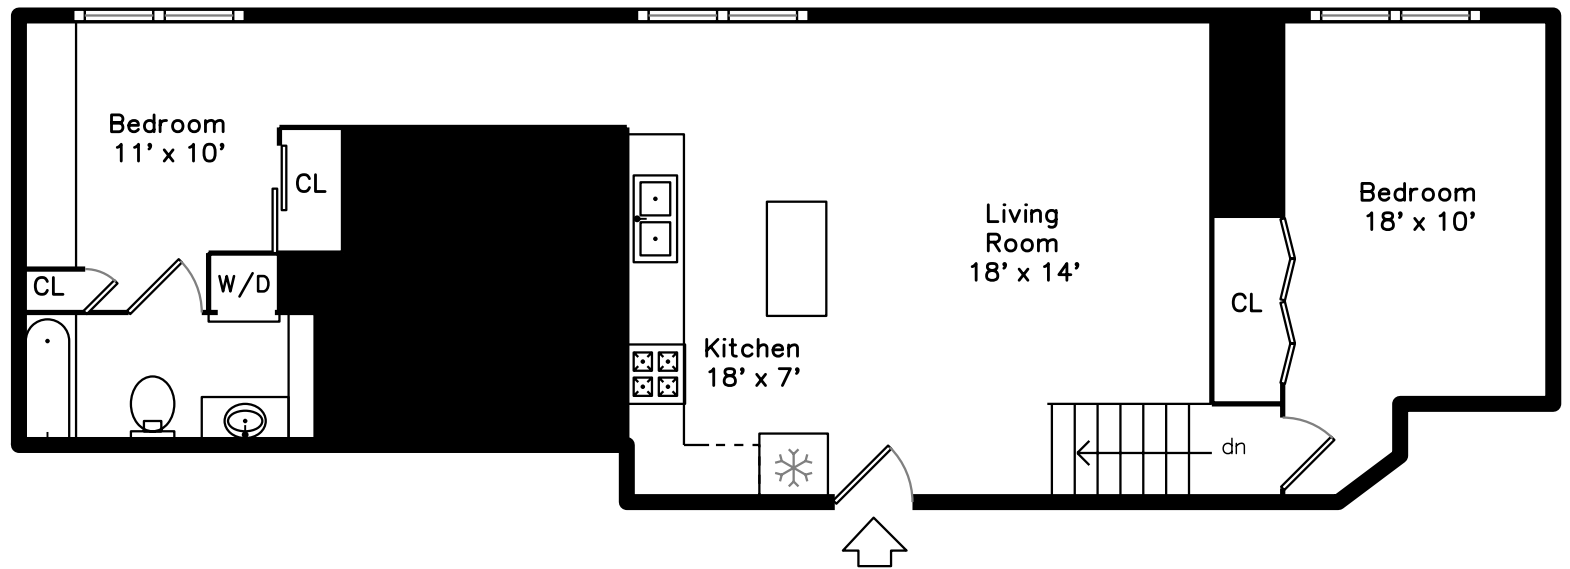

Upper

Main

441 Washington Avenue #306
Chelsea, MA 02150

PicturePlan by  vis-home

Measurements may not be 100% accurate.
Floor plans are provided for convenience only.
Room sizes are not used to calculate area.

Upper

Main

Building

Living Room

Living Room

Kitchen

Kitchen

Kitchen

Kitchen

Kitchen

Living Room

Bedroom

Bedroom

Bedroom

Bedroom

loft 2nd Bedroom

loft 2nd Bedroom

office

Office

Bathroom

Bathroom

Building