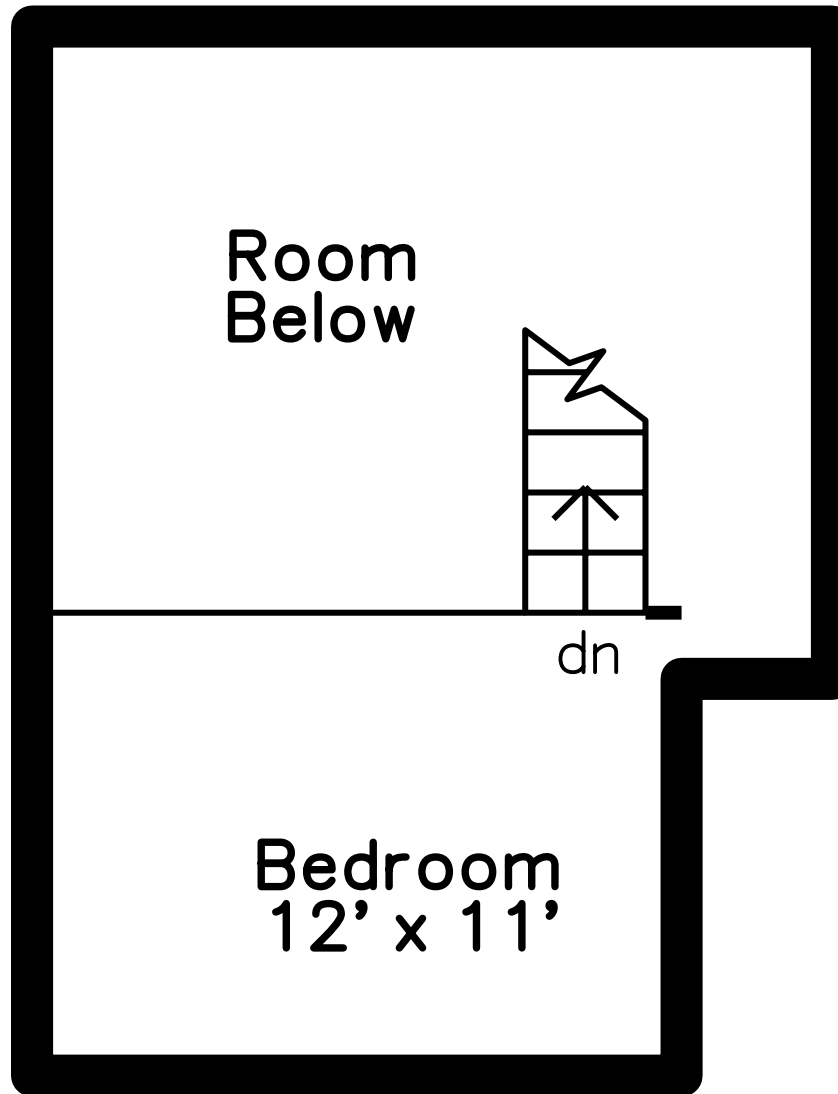

Upper

Main

441 Washington Avenue #306
Chelsea, MA 02150

PicturePlan by  vis-home

Measurements may not be 100% accurate.
Floor plans are provided for convenience only.
Room sizes are not used to calculate area.

Upper

Main

Building

Living Room

Living Room

Kitchen

Kitchen

Kitchen

Kitchen

Kitchen

Living Room

Bedroom

Bedroom

Bedroom

Bedroom

loft 2nd Bedroom

loft 2nd Bedroom

office

Office

Bathroom

Bathroom

Building