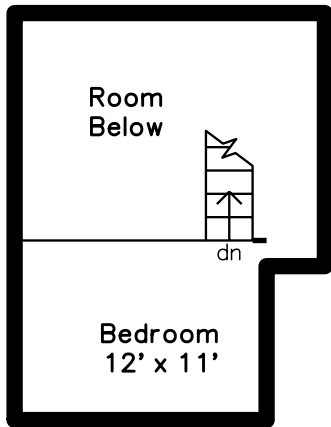

Upper

Main

441 Washington Avenue #306
Chelsea, MA 02150

PicturePlan by  vis-home

Measurements may not be 100% accurate.
Floor plans are provided for convenience only.
Room sizes are not used to calculate area.

Upper

Main

Building

Living Room

Living Room

Kitchen

Kitchen

Kitchen

Kitchen

Kitchen

Living Room

Bedroom

Bedroom

Bedroom

Bedroom

loft 2nd Bedroom

loft 2nd Bedroom

office

Office

Bathroom

Bathroom

Building