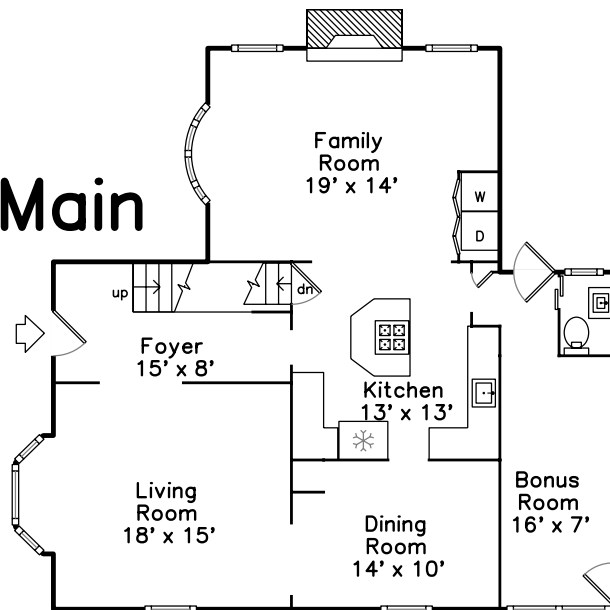

# Upper

50 Pitman Avenue  
Wakefield, MA 01880

PicturePlan(tm) by Vis-Home(C) 2016  
Measurements may not be 100% accurate.  
Floor plans are provided for convenience only.  
Room sizes are not used to calculate area.

# Main

# Basement

Living Room

Living Room

Living Room

Dining Room

Dining Room

Family Room

Family Room

Kitchen