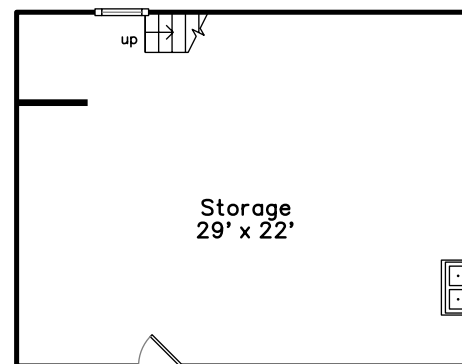

Top

Upper

50 Pitman Avenue
Wakefield, MA 01880

PicturePlan(tm) by Vis-Home(C) 2016
Measurements may not be 100% accurate.
Floor plans are provided for convenience only.
Room sizes are not used to calculate area.

Main

Basement