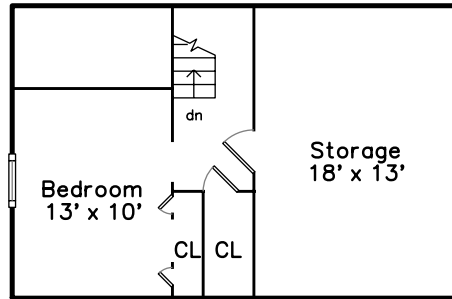

# Upper

50 Pitman Avenue  
Wakefield, MA 01880

PicturePlan(tm) by Vis-Home(C) 2016  
Measurements may not be 100% accurate.  
Floor plans are provided for convenience only.  
Room sizes are not used to calculate area.