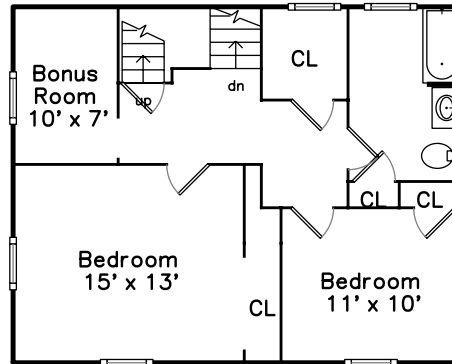

# Upper

50 Pitman Avenue  
Wakefield, MA 01880

PicturePlan(tm) by Vis-Home(C) 2016  
Measurements may not be 100% accurate.  
Floor plans are provided for convenience only.  
Room sizes are not used to calculate area.