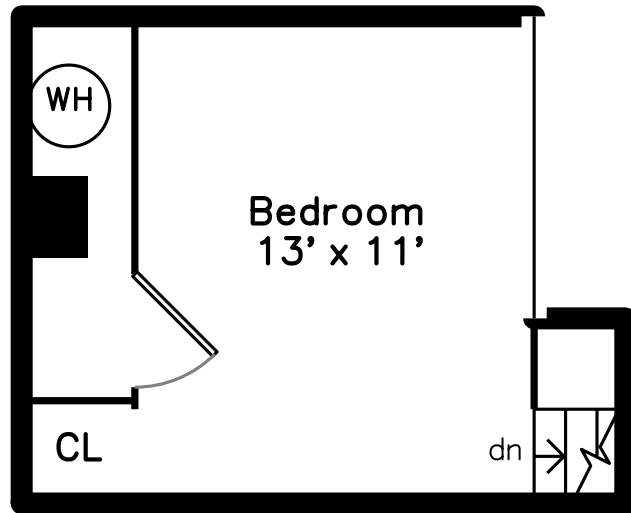

# Upper

1 Aberdeen Way #226  
Cambridge, MA 02138

PicturePlan by  vis-home

Measurements may not be 100% accurate.  
Floor plans are provided for convenience only.  
Room sizes are not used to calculate area.

# Main