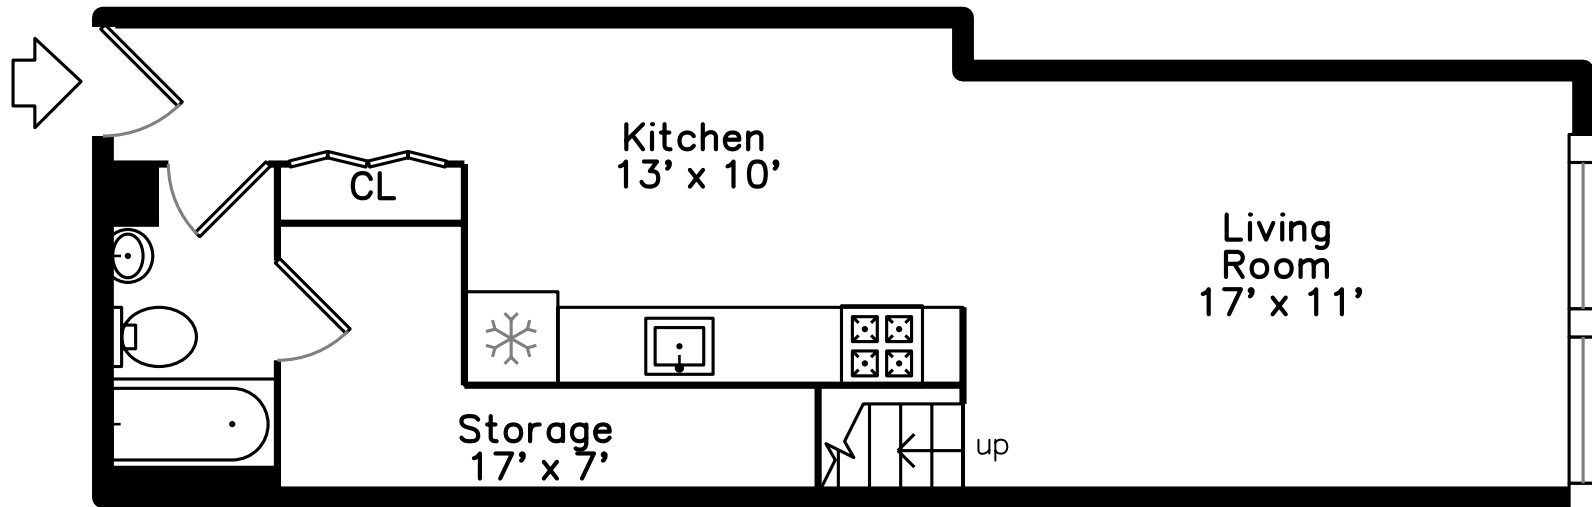

Upper

1 Aberdeen Way #226
Cambridge, MA 02138

PicturePlan by vis-home

Measurements may not be 100% accurate.
Floor plans are provided for convenience only.
Room sizes are not used to calculate area.

Main