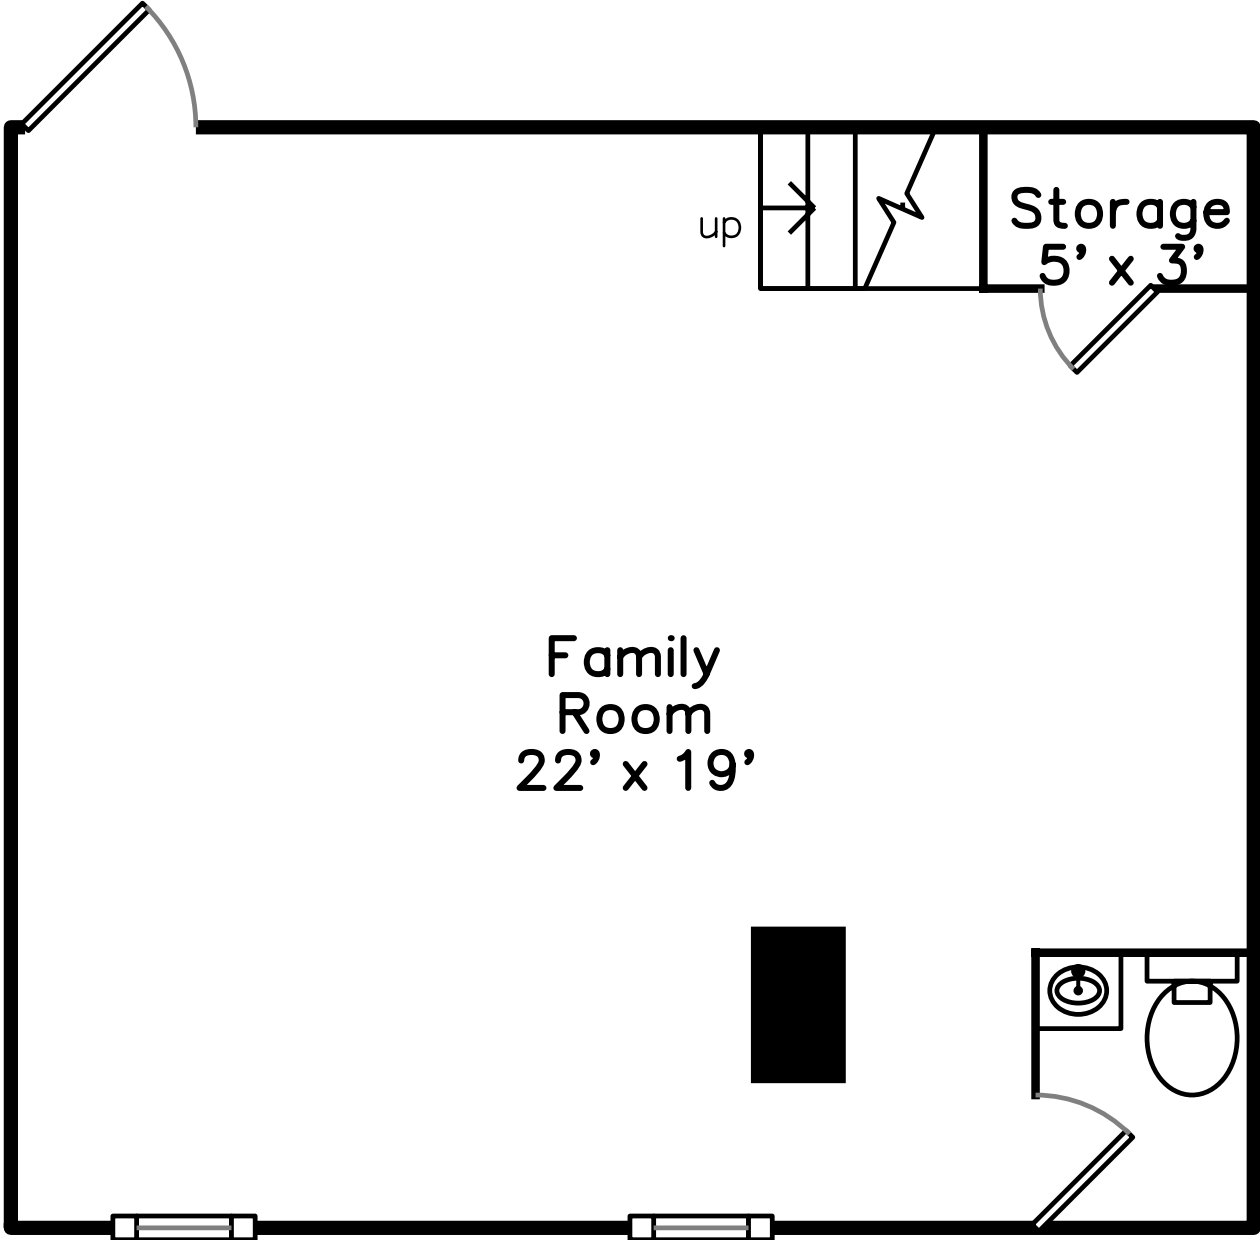

Main

Basement

7 Vineyard Street #1
Cambridge, MA 02138

PicturePlan(tm) by Vis-Home(C) 2016
Measurements may not be 100% accurate.
Floor plans are provided for convenience only.
Room sizes are not used to calculate area.

Main

Basement

Outside

Outside

Outside

Outside

Outside

Foyer

Living Room

Living Room

Dining Room

Dining Room

Kitchen

Kitchen

Bedroom

Bedroom

Bedroom

Bedroom

Laundry

WalkInCloset

Bathroom

Family Room

Family Room

Family Room