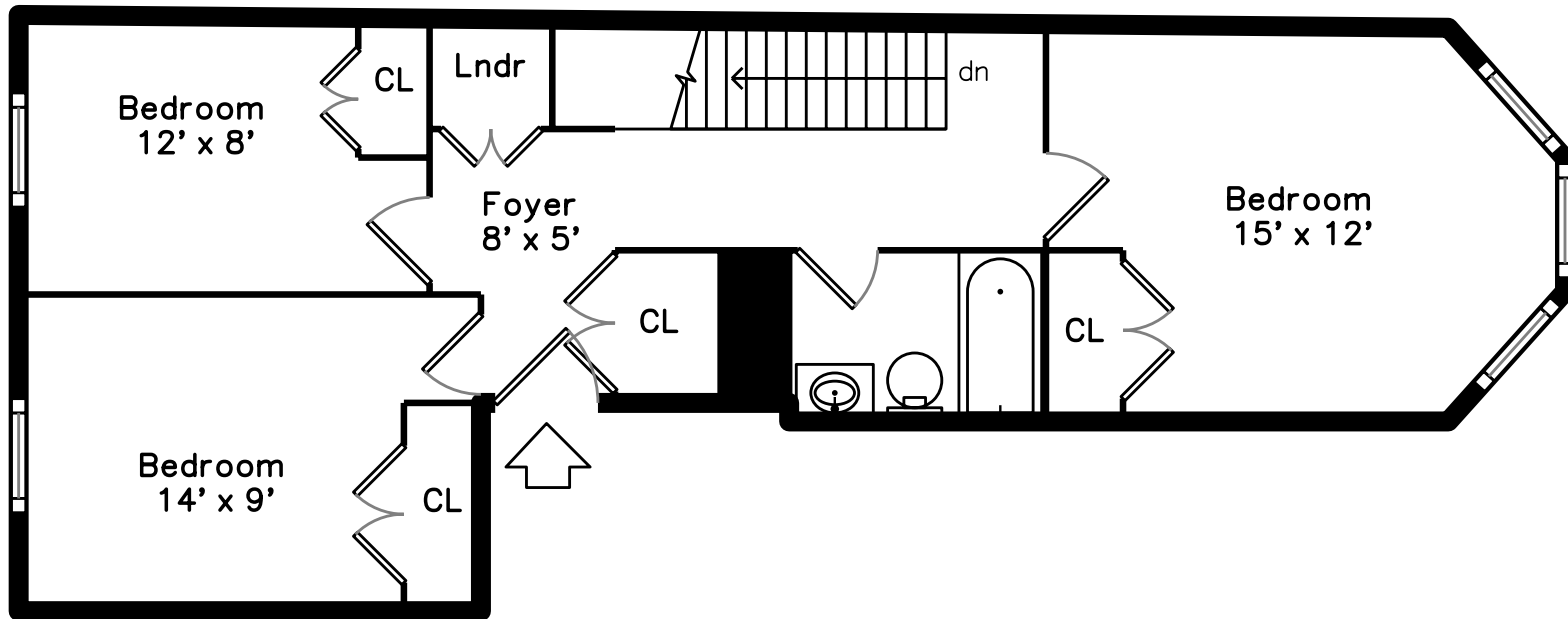

Main

Lower

134 Warren Street #1
Roxbury, MA 02119

PicturePlan by vis-home

Measurements may not be 100% accurate.
Floor plans are provided for convenience only.
Room sizes are not used to calculate area.

Main

Lower

Outside

Entry

Hall

Foyer

Bedroom

Bedroom

Bedroom

Bedroom

Bathroom

Living Room

Living Room

Kitchen

Kitchen

Kitchen

Bathroom