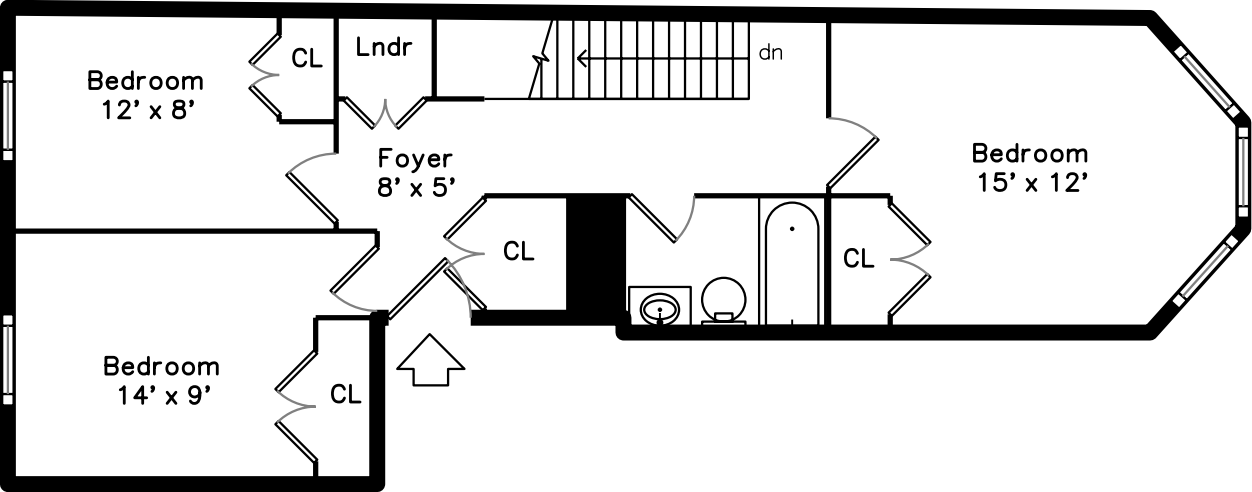

Main

Lower

134 Warren Street #1
Roxbury, MA 02119

PicturePlan by vis-home

Measurements may not be 100% accurate.
Floor plans are provided for convenience only.
Room sizes are not used to calculate area.

Main

Lower

Outside

Entry

Hall

Foyer

Bedroom

Bedroom

Bedroom

Bedroom

Bathroom

Living Room

Living Room

Kitchen

Kitchen

Kitchen

Bathroom