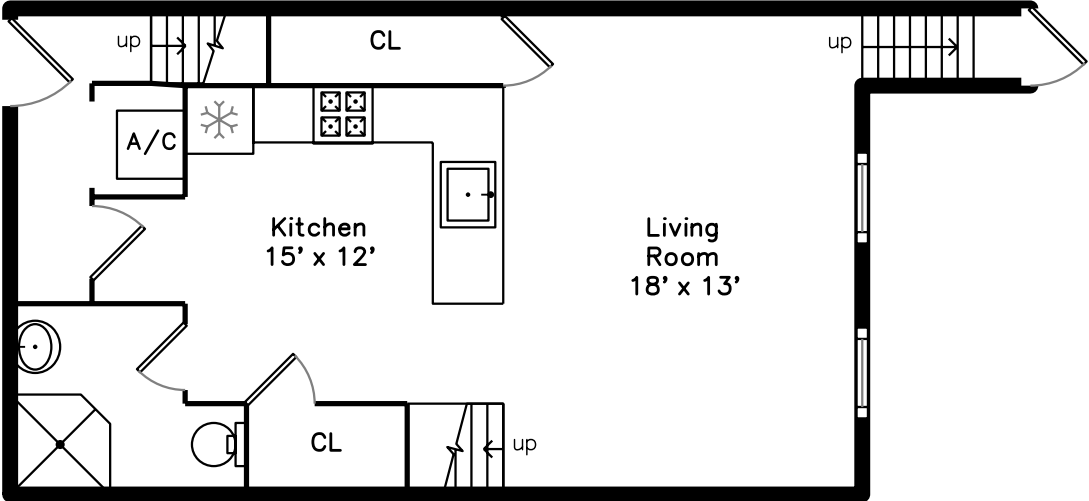

Main

Lower

134 Warren Street #1
Roxbury, MA 02119

PicturePlan by vis-home

Measurements may not be 100% accurate.
Floor plans are provided for convenience only.
Room sizes are not used to calculate area.

Main

Lower

Outside

Entry

Hall

Foyer

Bedroom

Bedroom

Bedroom

Bedroom

Bathroom

Living Room

Living Room

Kitchen

Kitchen

Kitchen

Bathroom