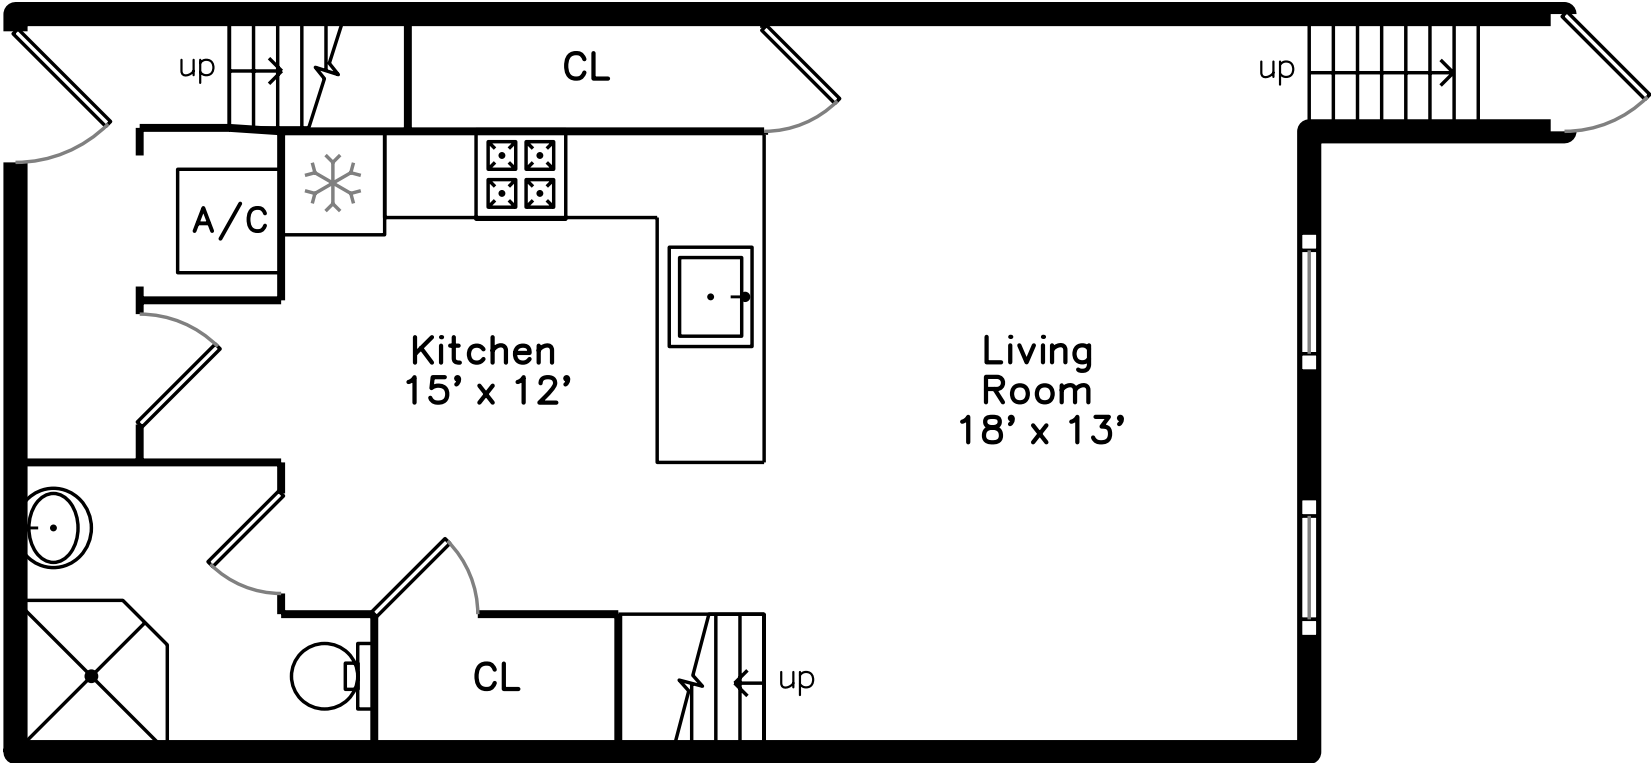

Main

Lower

134 Warren Street #1
Roxbury, MA 02119

PicturePlan by vis-home

Measurements may not be 100% accurate.
Floor plans are provided for convenience only.
Room sizes are not used to calculate area.

Main

Lower

Outside

Entry

Hall

Foyer

Bedroom

Bedroom

Bedroom

Bedroom

Bathroom

Living Room

Living Room

Kitchen

Kitchen

Kitchen

Bathroom