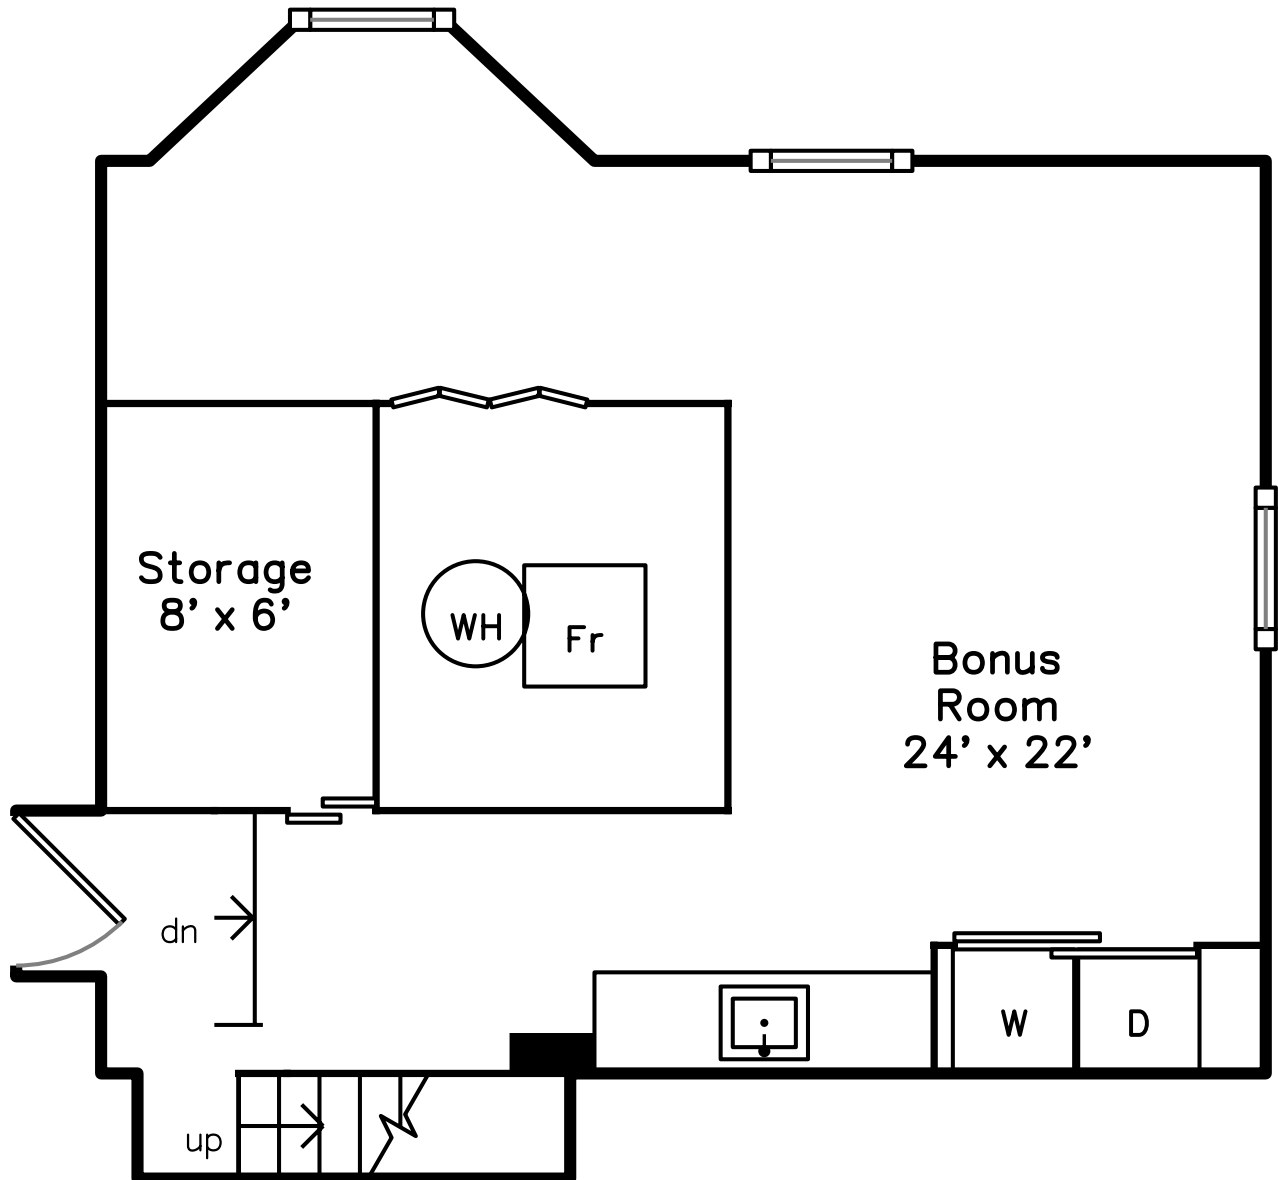

Upper

Main

Basement

100 Maple Street
West Roxbury, MA 02132

PicturePlan(tm) by Vis-Home(C) 2016
Measurements may not be 100% accurate.
Floor plans are provided for convenience only.
Room sizes are not used to calculate area.

Upper

Main

Basement

Outside

Outside

Outside

Outside

Porch

Porch

Porch

Foyer

Living Room

Living Room

Dining Room

Dining Room

Kitchen

Kitchen

Kitchen

Kitchen

Bathroom

Deck

Deck

Bedroom

Bedroom