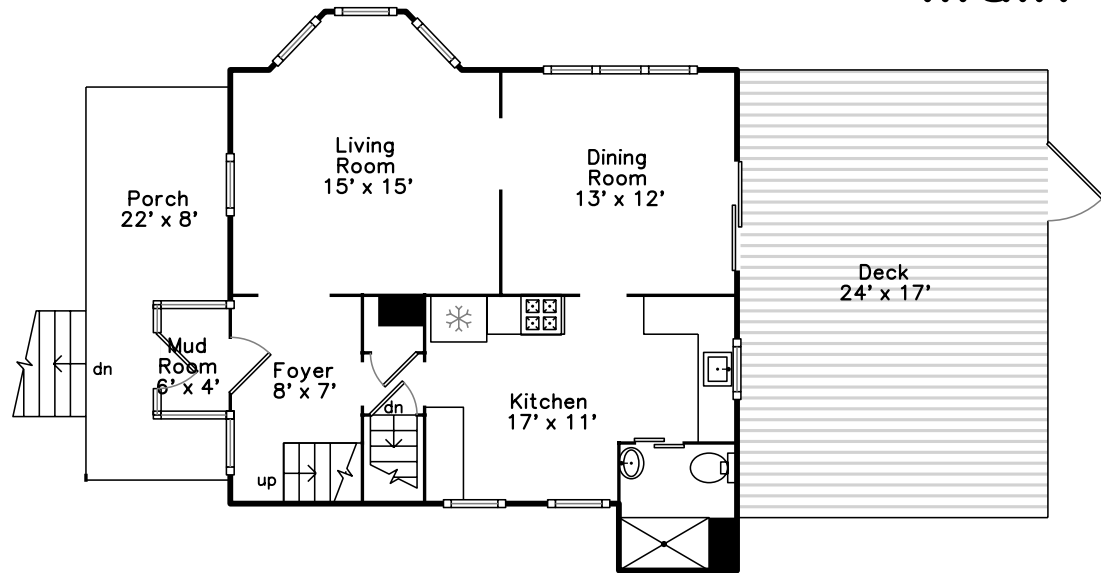

Upper

Main

Basement

100 Maple Street
West Roxbury, MA 02132

PicturePlan(tm) by Vis-Home(C) 2016
Measurements may not be 100% accurate.
Floor plans are provided for convenience only.
Room sizes are not used to calculate area.

Upper

Main

Basement

Outside

Outside

Outside

Outside

Porch

Porch

Porch

Foyer

Living Room

Living Room

Dining Room

Dining Room

Kitchen

Bedroom

Bedroom

Bedroom

Bedroom

Office

Office

Bathroom

Bonus Room