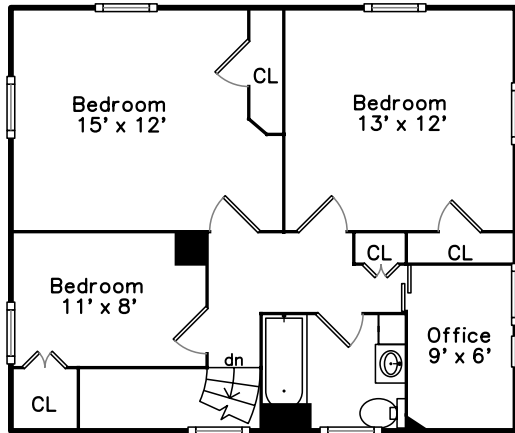

Upper

Main

Basement

100 Maple Street
West Roxbury, MA 02132

PicturePlan(tm) by Vis-Home(C) 2016
Measurements may not be 100% accurate.
Floor plans are provided for convenience only.
Room sizes are not used to calculate area.

Upper

Main

Basement

Outside

Outside

Outside

Outside

Porch

Porch

Porch

Foyer

Living Room

Living Room

Dining Room

Dining Room

Kitchen

Bedroom

Bedroom

Bedroom

Bedroom

Office

Office

Bathroom

Bonus Room