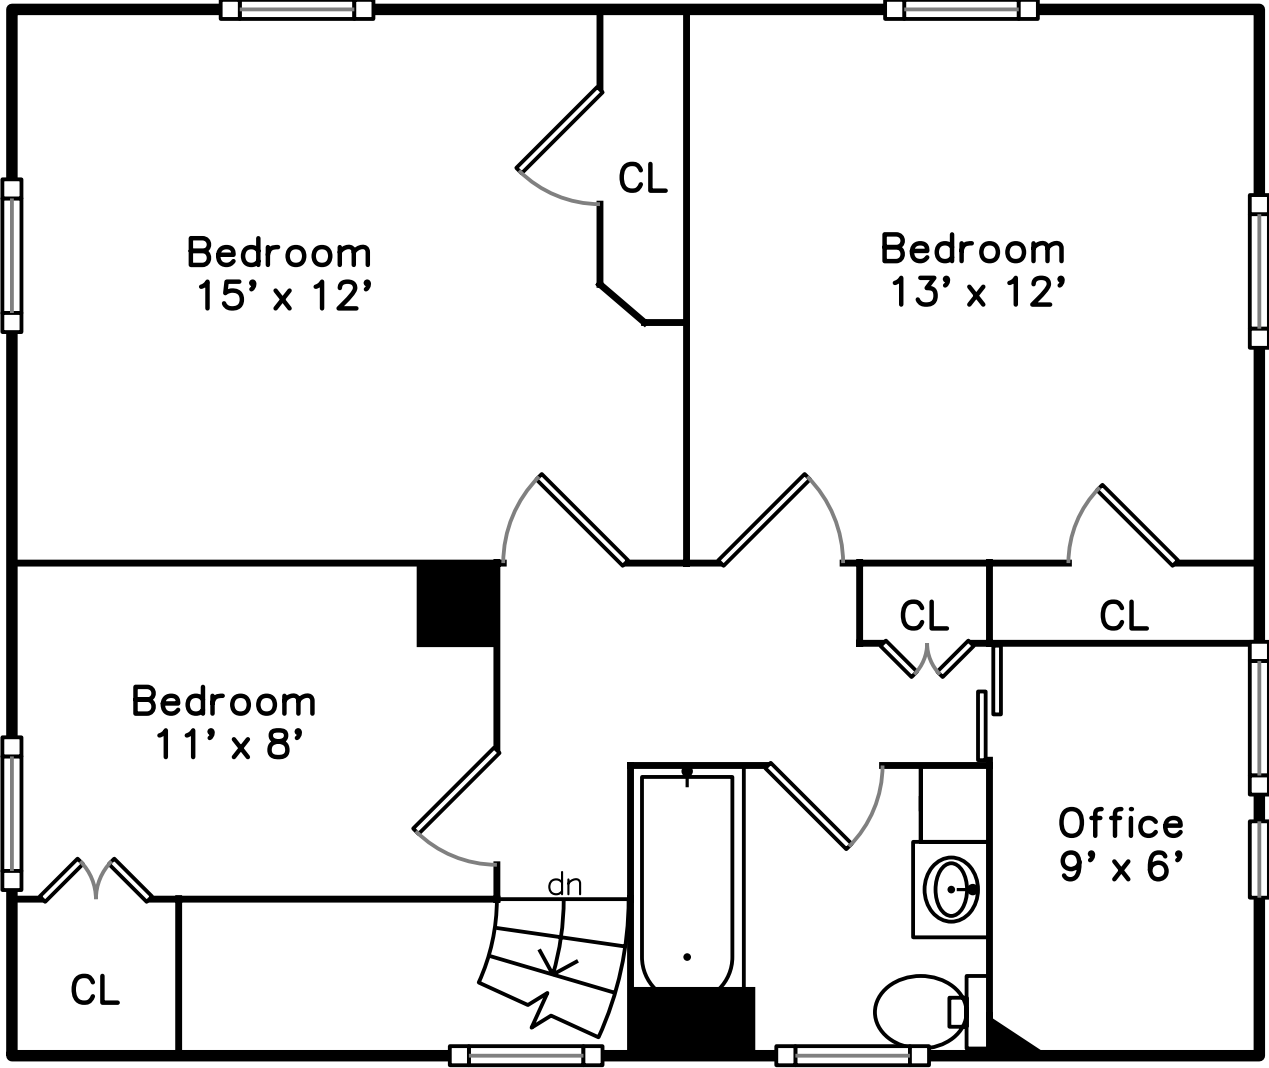

Upper

Main

Basement

100 Maple Street
West Roxbury, MA 02132

PicturePlan(tm) by Vis-Home(C) 2016
Measurements may not be 100% accurate.
Floor plans are provided for convenience only.
Room sizes are not used to calculate area.

Upper

Main

Basement

Outside

Outside

Outside

Outside

Porch

Porch

Porch

Foyer

Living Room

Living Room

Dining Room

Dining Room

Kitchen

Bedroom

Bedroom

Bedroom

Bedroom

Office

Office

Bathroom

Bonus Room