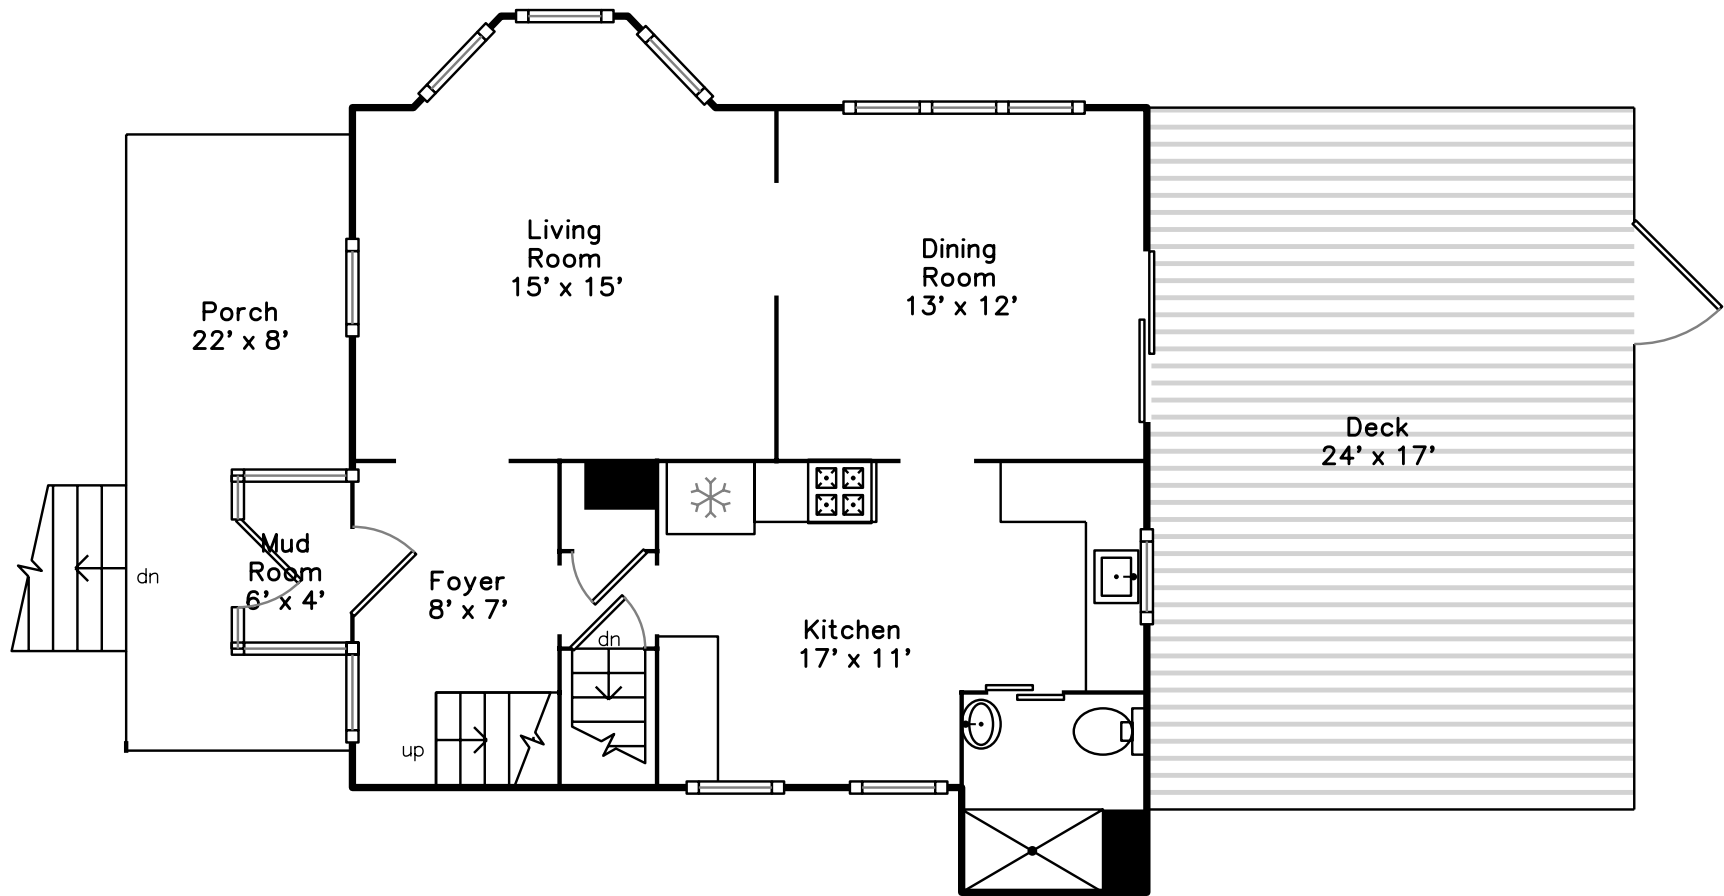

Upper

Main

Basement

100 Maple Street
West Roxbury, MA 02132

PicturePlan(tm) by Vis-Home(C) 2016
Measurements may not be 100% accurate.
Floor plans are provided for convenience only.
Room sizes are not used to calculate area.

Upper

Main

Basement

Outside

Outside

Outside

Outside

Porch

Porch

Porch

Foyer

Living Room

Living Room

Dining Room

Dining Room

Kitchen

Kitchen

Kitchen

Kitchen

Bathroom

Deck

Deck

Bedroom

Bedroom