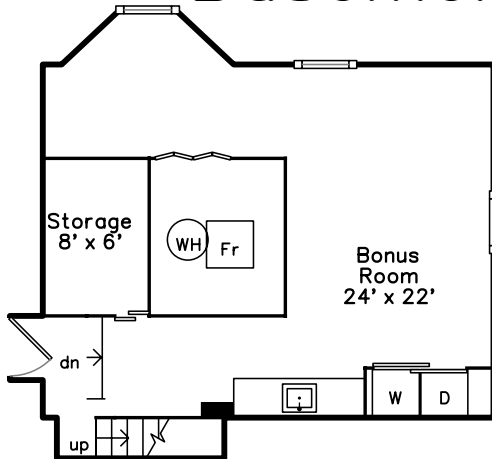

Upper

Main

Basement

100 Maple Street
West Roxbury, MA 02132

PicturePlan(tm) by Vis-Home(C) 2016
Measurements may not be 100% accurate.
Floor plans are provided for convenience only.
Room sizes are not used to calculate area.

Upper

Main

Basement

Outside

Outside

Outside

Outside

Porch

Porch

Porch

Foyer

Living Room

Living Room

Dining Room

Dining Room

Kitchen

Kitchen

Kitchen

Kitchen

Bathroom

Deck

Deck

Bedroom

Bedroom