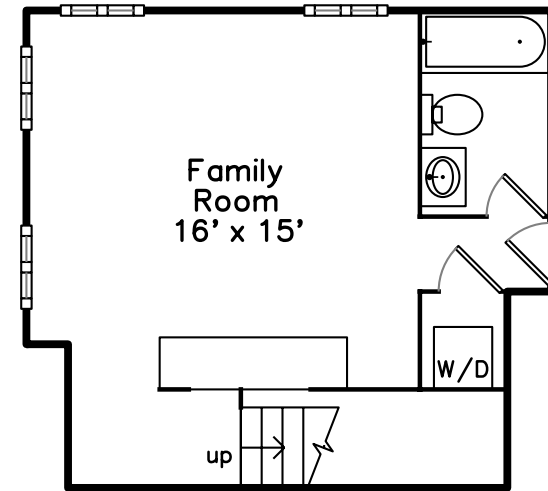

Main

Basement

33 Winter Street #1
Cambridge, MA 02141

PicturePlan(tm) by Vis-Home(C) 2016
Measurements may not be 100% accurate.
Floor plans are provided for convenience only.
Room sizes are not used to calculate area.

Main

Basement

Outside

Outside

Outside

Parking Garage

Parking Garage

Living/Dining Room

Living/Dining Room

Living/Dining Room

Living/Dining Room

Living/Dining Room

Kitchen

Bedroom

Bedroom

Bedroom

Bedroom

Bathroom

Family Room

Family Room

Family Room

Family Room

Bathroom