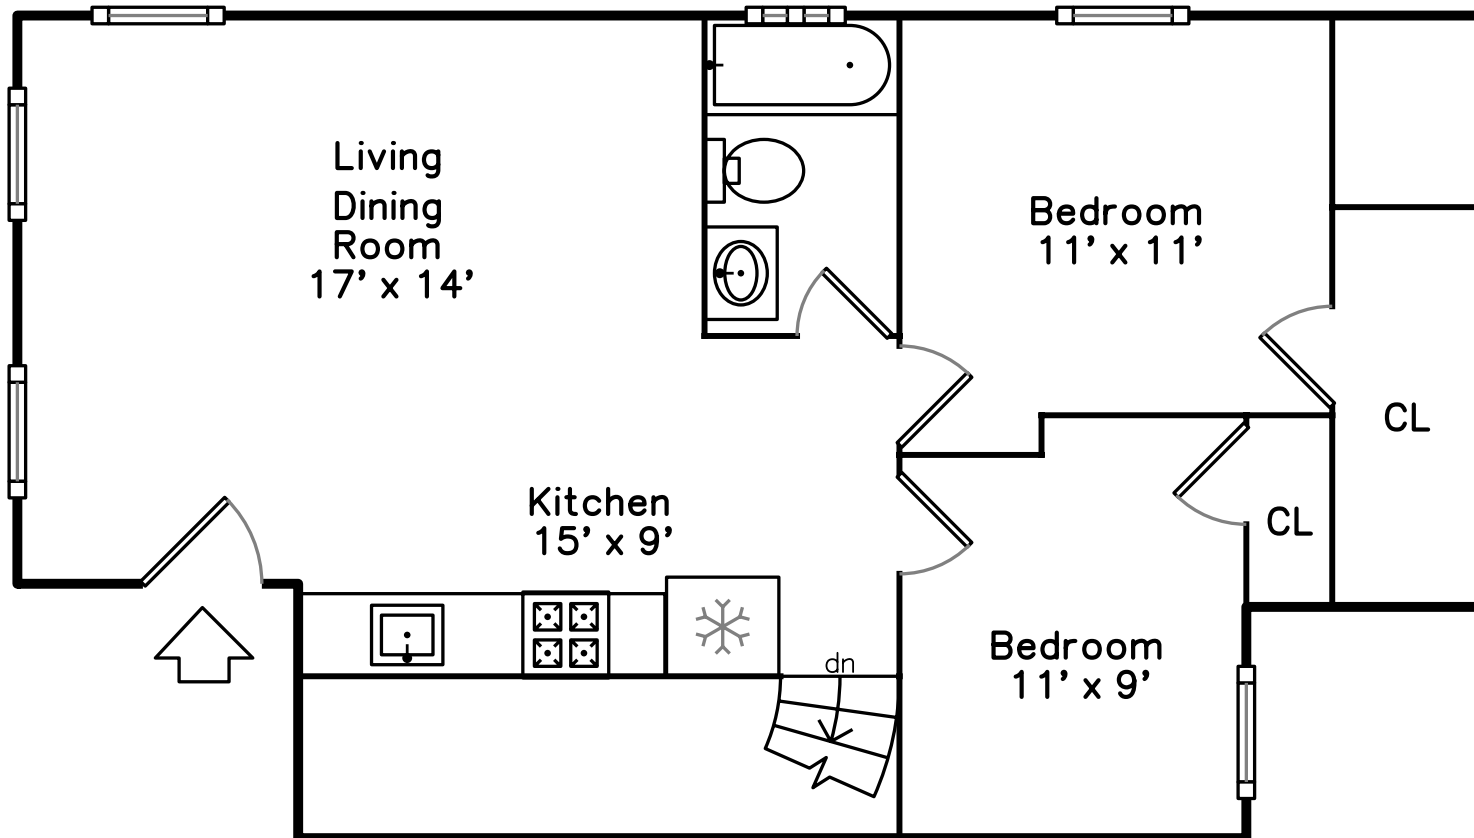

Main

Basement

33 Winter Street #1
Cambridge, MA 02141

PicturePlan(tm) by Vis-Home(C) 2016
Measurements may not be 100% accurate.
Floor plans are provided for convenience only.
Room sizes are not used to calculate area.

Main

Basement

Outside

Outside

Outside

Parking Garage

Parking Garage

Living/Dining Room

Living/Dining Room

Living/Dining Room

Living/Dining Room

Living/Dining Room

Kitchen

Bedroom

Bedroom

Bedroom

Bedroom

Bathroom

Family Room

Family Room

Family Room

Family Room

Bathroom