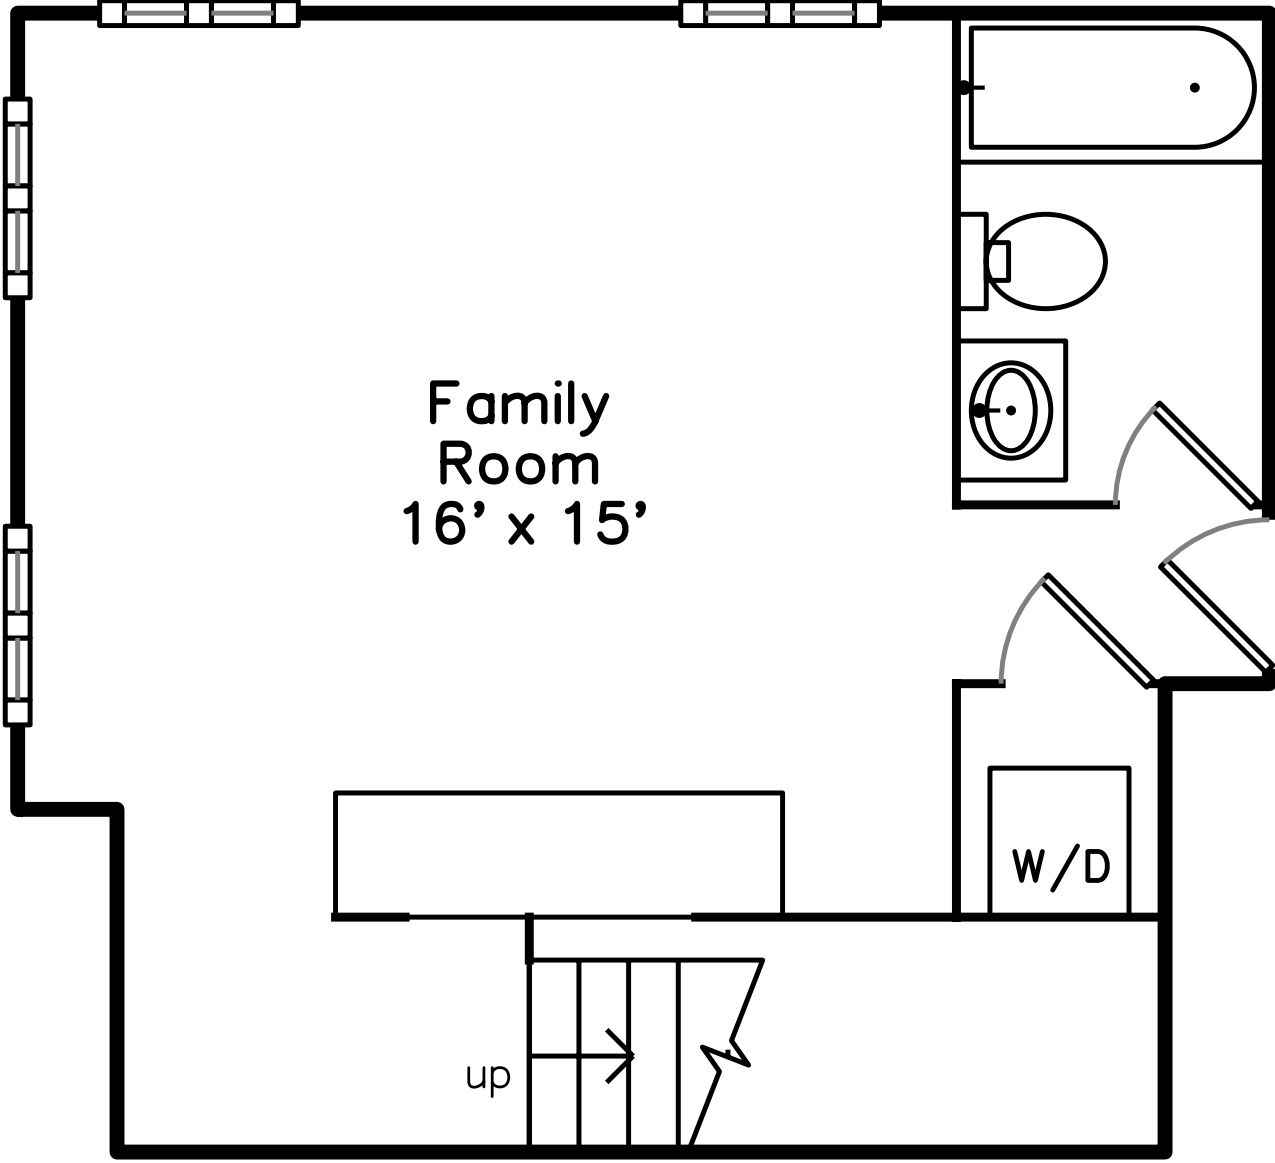

Main

Basement

33 Winter Street #1
Cambridge, MA 02141

PicturePlan(tm) by Vis-Home(C) 2016
Measurements may not be 100% accurate.
Floor plans are provided for convenience only.
Room sizes are not used to calculate area.

Main

Basement

Outside

Outside

Outside

Parking Garage

Parking Garage

Living/Dining Room

Living/Dining Room

Living/Dining Room

Living/Dining Room

Living/Dining Room

Kitchen

Bedroom

Bedroom

Bedroom

Bedroom

Bathroom

Family Room

Family Room

Family Room

Family Room

Bathroom