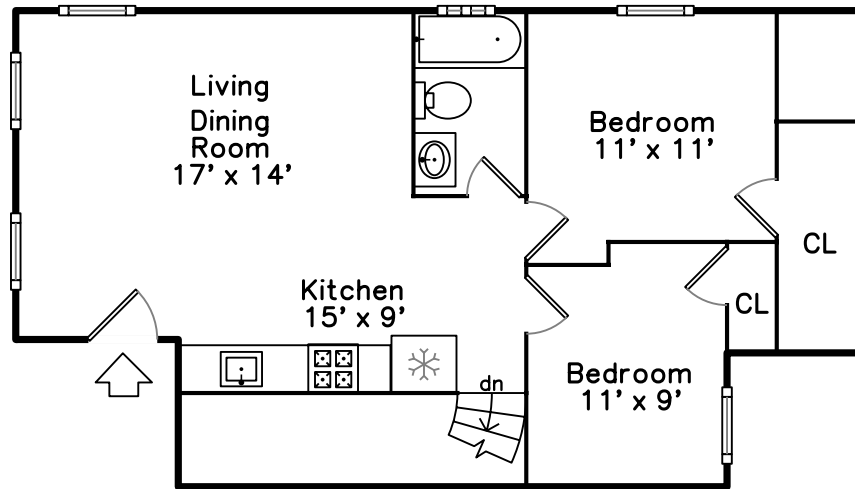

Main

Basement

33 Winter Street #1
Cambridge, MA 02141

PicturePlan(tm) by Vis-Home(C) 2016
Measurements may not be 100% accurate.
Floor plans are provided for convenience only.
Room sizes are not used to calculate area.

Main

Basement

Outside

Outside

Outside

Parking Garage

Parking Garage

Living/Dining Room

Living/Dining Room

Living/Dining Room

Living/Dining Room

Living/Dining Room

Kitchen

Bedroom

Bedroom

Bedroom

Bedroom

Bathroom

Family Room

Family Room

Family Room

Family Room

Bathroom