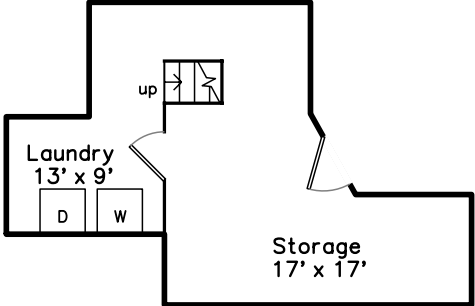

Main

Patio
14' x 13'

17 Dent Street #1
West Roxbury, MA 02132

PicturePlan(tm) by Vis-Home(C) 2016
Measurements may not be 100% accurate.
Floor plans are provided for convenience only.
Room sizes are not used to calculate area.

Basement

Main

Basement

Outside

Outside

Outside

Outside

Living Room

Living Room

Living Room

Living Room

Dining Room

Dining Room

Kitchen

Kitchen

Kitchen