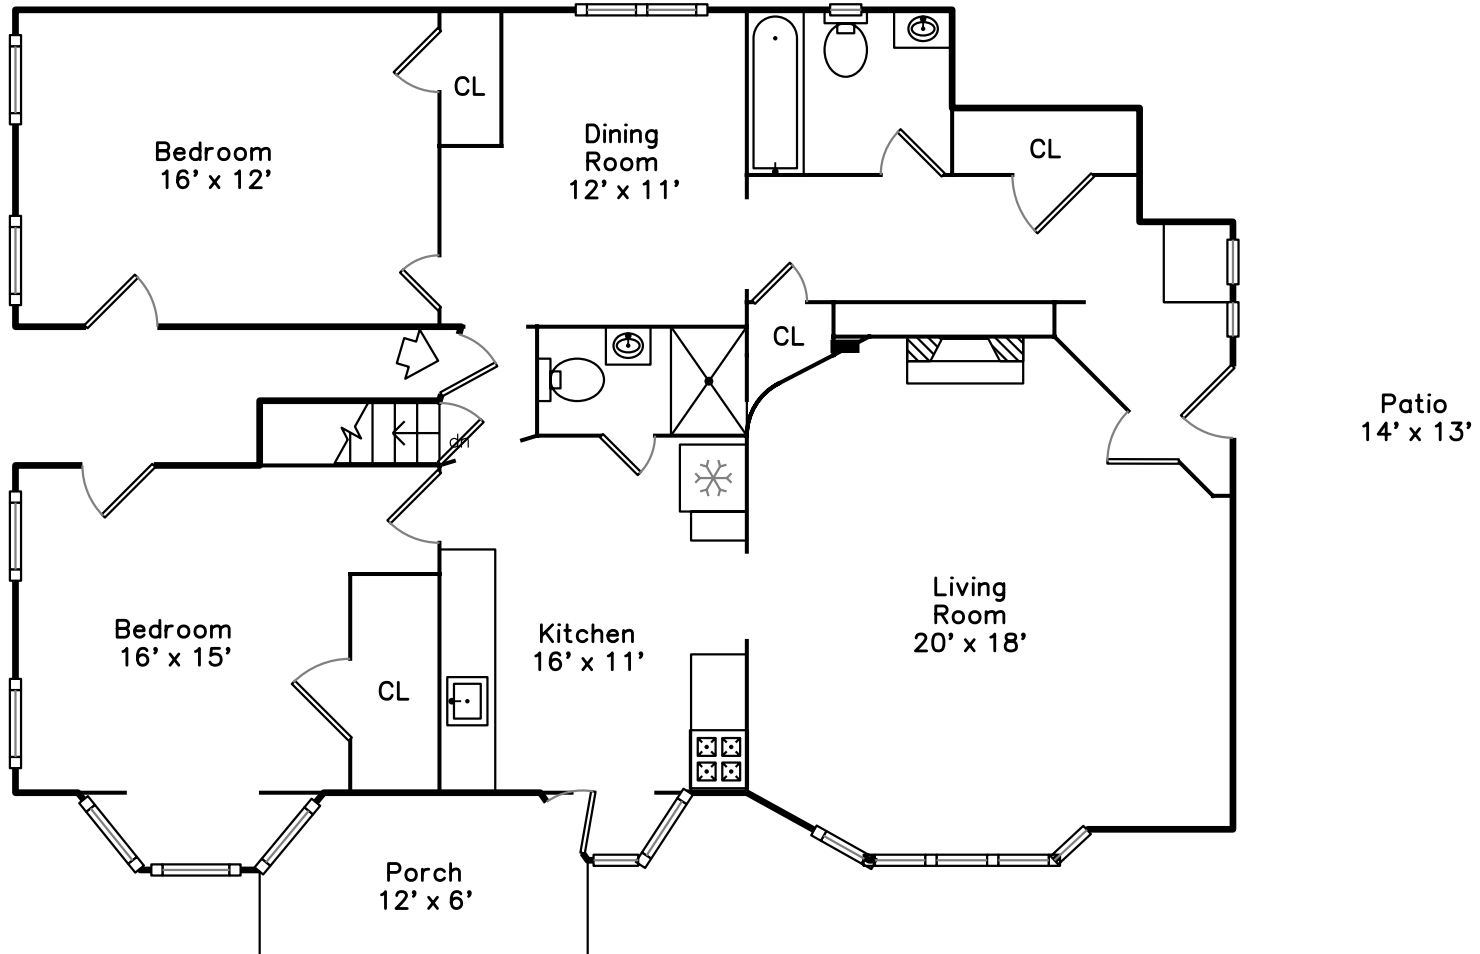

Main

Patio
14' x 13'

17 Dent Street #1
West Roxbury, MA 02132

PicturePlan(tm) by Vis-Home(C) 2016
Measurements may not be 100% accurate.
Floor plans are provided for convenience only.
Room sizes are not used to calculate area.

Basement

Main

Basement

Outside

Outside

Outside

Outside

Living Room

Living Room

Living Room

Living Room

Dining Room

Dining Room

Kitchen

Kitchen

Kitchen

Kitchen

Kitchen

Bedroom

Bedroom

Bedroom

Bedroom

Bathroom

Bathroom