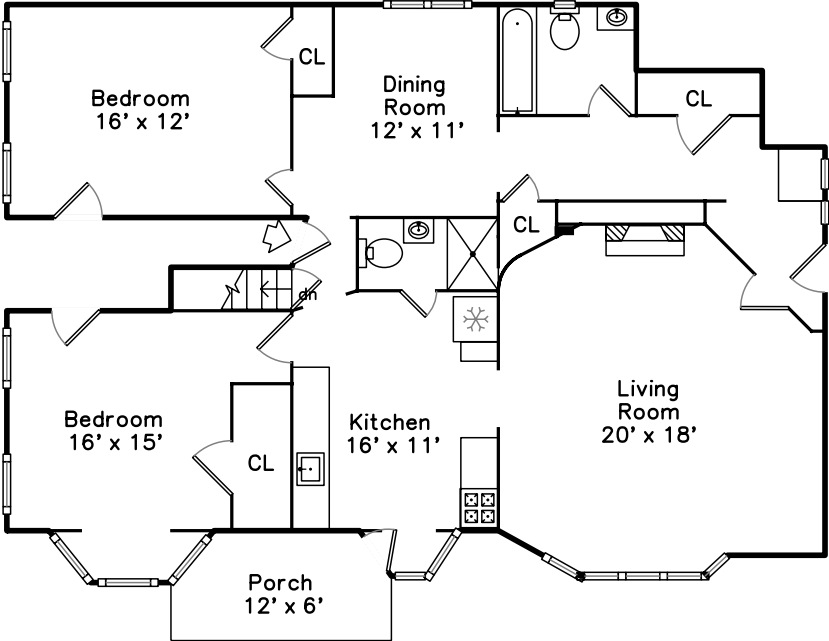

Main

Patio
14' x 13'

17 Dent Street #1
West Roxbury, MA 02132

PicturePlan(tm) by Vis-Home(C) 2016
Measurements may not be 100% accurate.
Floor plans are provided for convenience only.
Room sizes are not used to calculate area.

Basement

Main

Basement

Outside

Outside

Outside

Outside

Living Room

Living Room

Living Room

Living Room

Dining Room

Dining Room

Kitchen

Kitchen

Kitchen

Kitchen

Kitchen

Bedroom

Bedroom

Bedroom

Bedroom

Bathroom

Bathroom