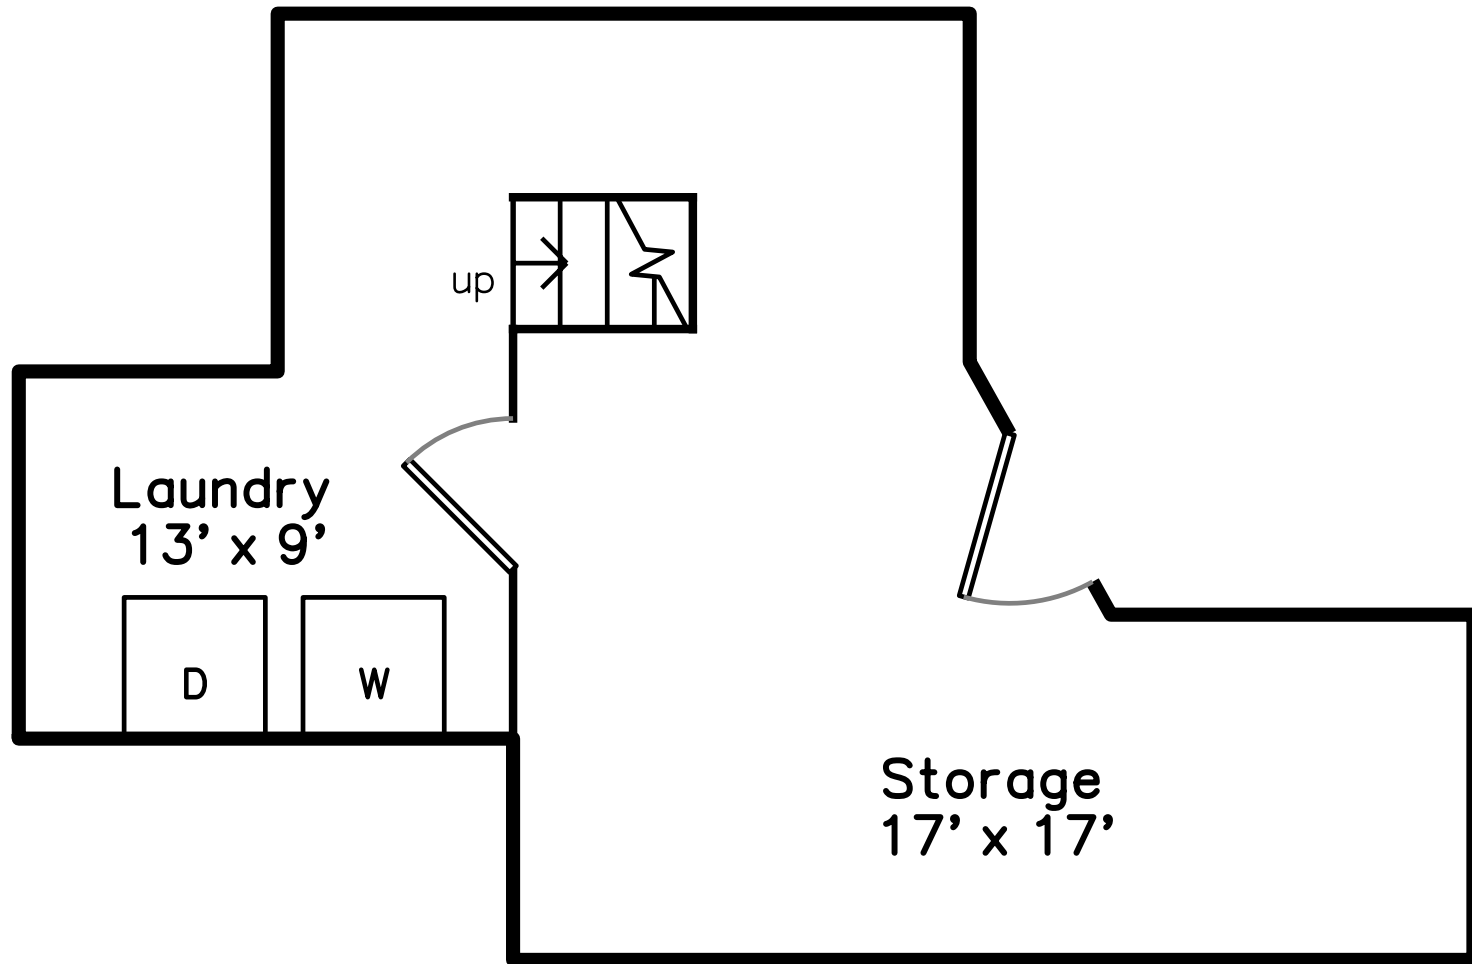

Main

Patio
14' x 13'

17 Dent Street #1
West Roxbury, MA 02132

PicturePlan(tm) by Vis-Home(C) 2016
Measurements may not be 100% accurate.
Floor plans are provided for convenience only.
Room sizes are not used to calculate area.

Basement

Main

Basement

Outside

Outside

Outside

Outside

Living Room

Living Room

Living Room

Living Room

Dining Room

Dining Room

Kitchen

Kitchen

Kitchen

Kitchen

Kitchen

Bedroom

Bedroom

Bedroom

Bedroom

Bathroom

Bathroom