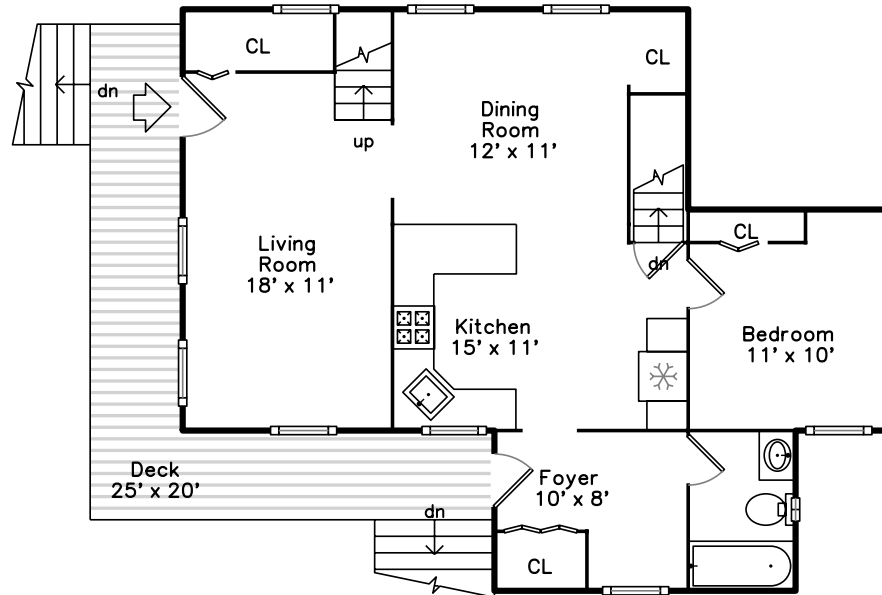

Upper

Main

**8 Cottage Street
Saugus, MA 01906**

PicturePlan(tm) by Vis-Home(C) 2016
Measurements may not be 100% accurate.
Floor plans are provided for convenience only.
Room sizes are not used to calculate area.

Upper

Main

Outside

Outside

Outside

Outside

Deck

Deck

Foyer

Living Room

Living Room

Living Room

Living Room

Dining Room

Dining Room

Kitchen

Kitchen

Kitchen

Kitchen

Kitchen

Bedroom

Bedroom

Bathroom

Hall