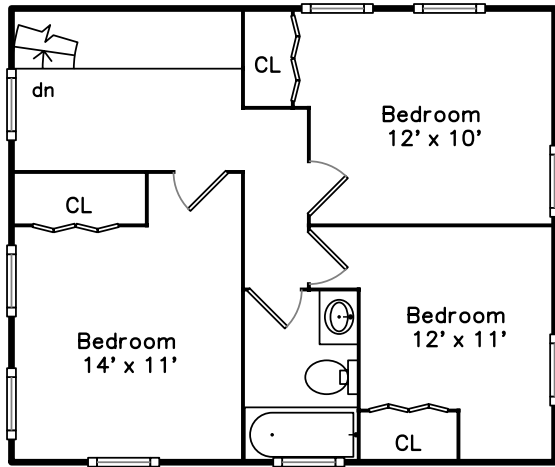

Upper

Main

**8 Cottage Street
Saugus, MA 01906**

PicturePlan(tm) by Vis-Home(C) 2016
Measurements may not be 100% accurate.
Floor plans are provided for convenience only.
Room sizes are not used to calculate area.

Foyer

Living Room

Living Room

Living Room

Living Room

Dining Room

Dining Room

Kitchen

Kitchen

Kitchen

Kitchen

Kitchen

Bedroom

Bedroom

Bathroom

Hall

Bedroom

Bathroom