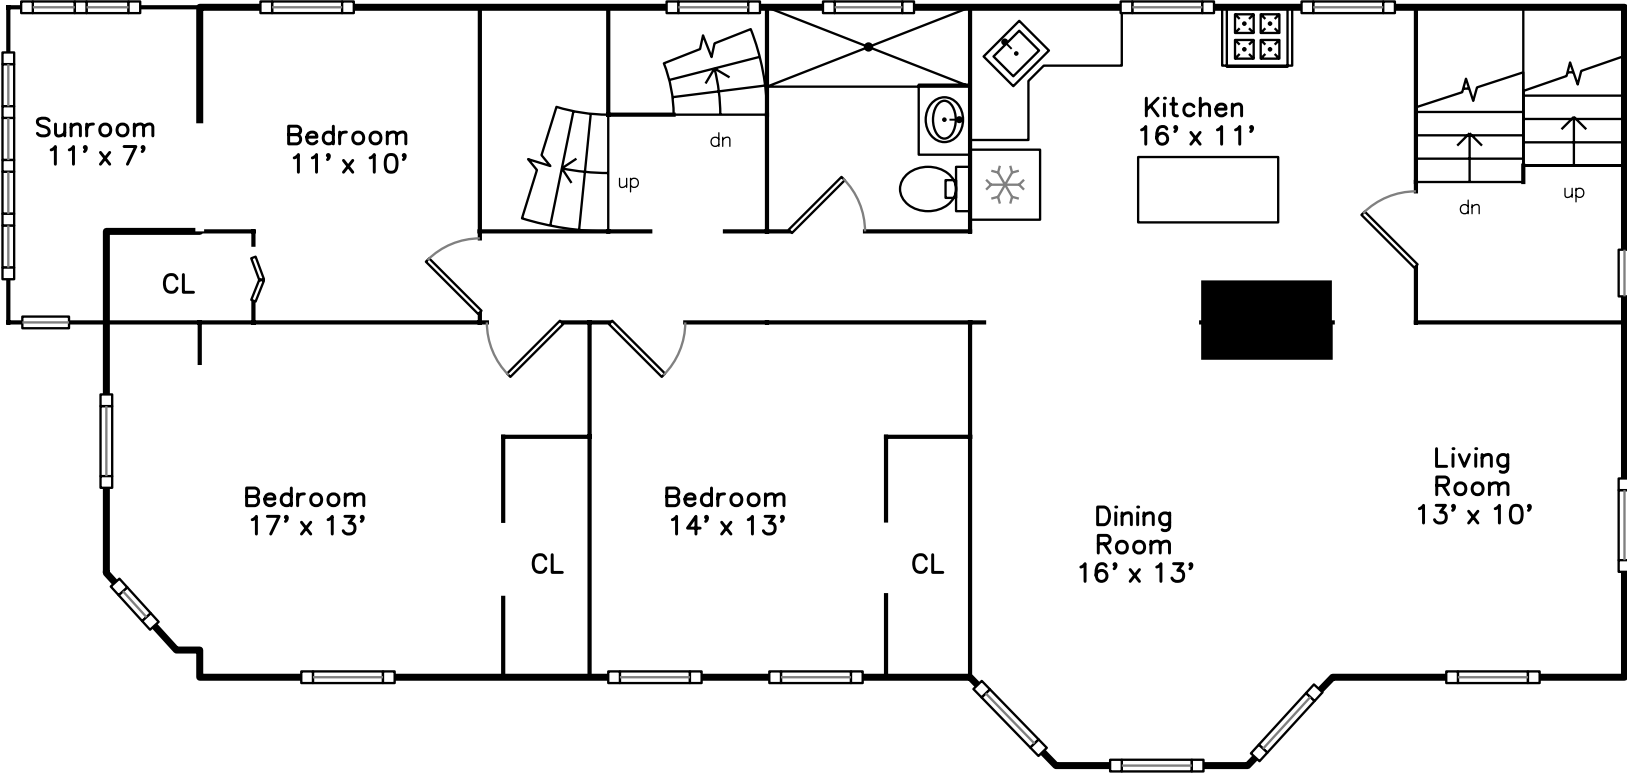

Top

Upper

Main

**165 Woodrow Avenue
Dorchester, MA 02124**

PicturePlan(tm) by Vis-Home(C) 2016
Measurements may not be 100% accurate.
Floor plans are provided for convenience only.
Room sizes are not used to calculate area.

Top

Upper

Main

Outside

Outside

Outside

Living Room

Living Room

Dining Room

Dining Room

Kitchen

Kitchen

Kitchen

Kitchen

Bedroom

Bedroom

Bedroom

Bedroom

Bedroom

Sunroom

Sunroom

Bathroom

Outside