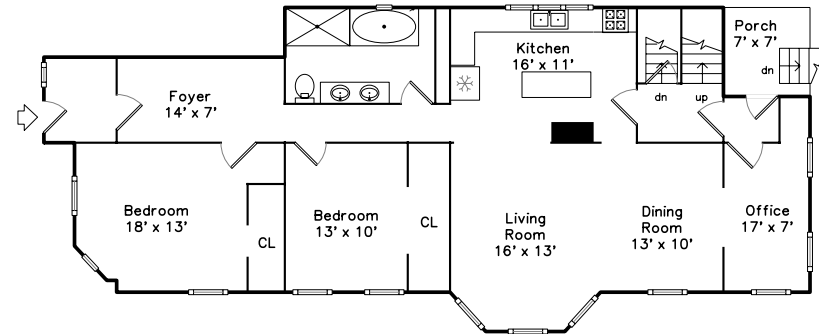

Top

Upper

Main

**165 Woodrow Avenue
Dorchester, MA 02124**

PicturePlan(tm) by Vis-Home(C) 2016
Measurements may not be 100% accurate.
Floor plans are provided for convenience only.
Room sizes are not used to calculate area.

Top

Upper

Main

Outside

Outside

Outside

Living Room

Living Room

Dining Room

Dining Room

Kitchen

Kitchen

Kitchen

Kitchen

Bedroom

Bedroom

Bedroom

Bedroom

Bedroom

Sunroom

Sunroom

Bathroom

Outside