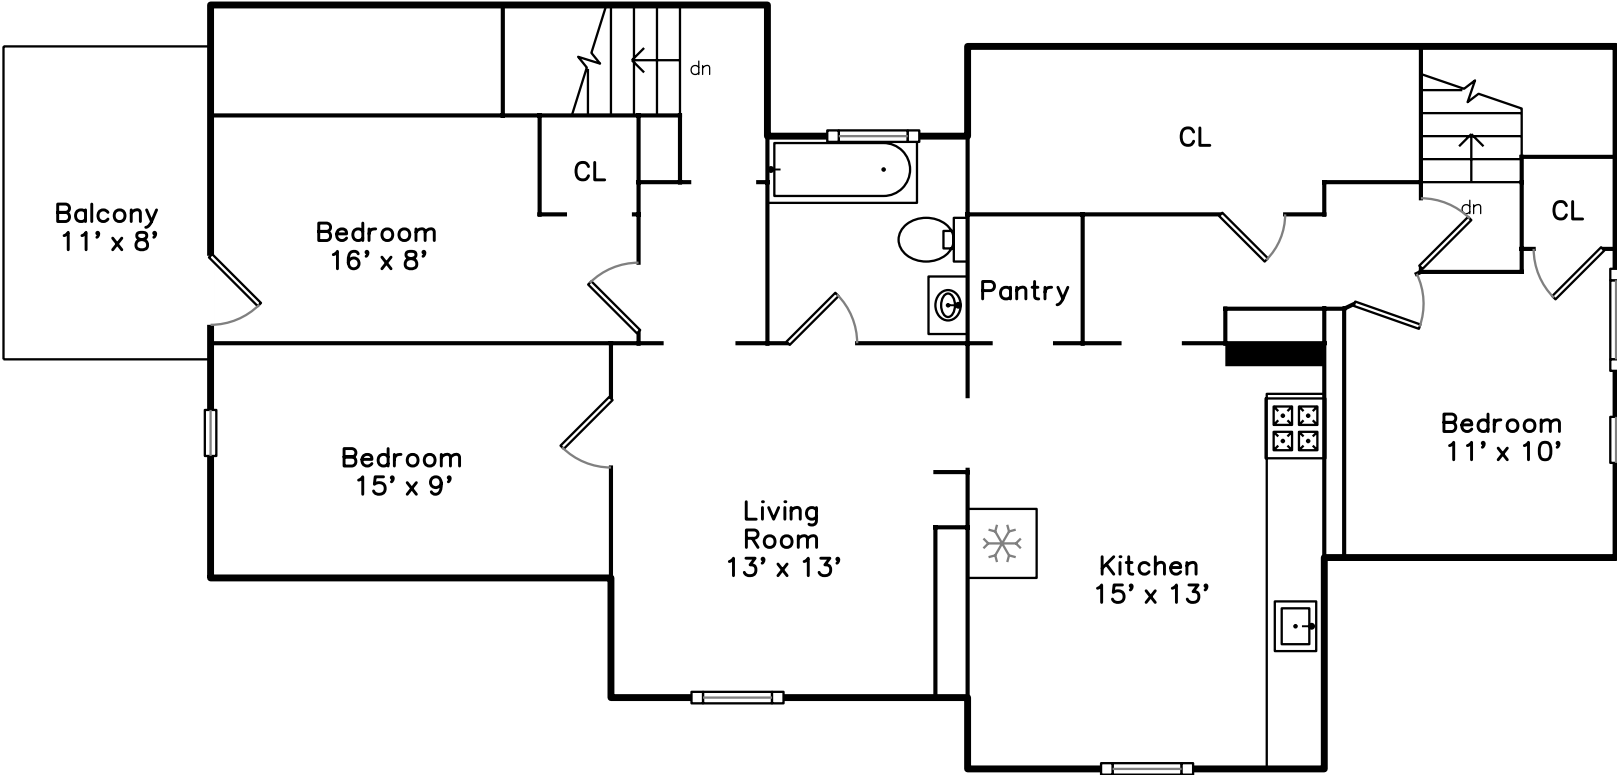

Top

Upper

Main

**165 Woodrow Avenue
Dorchester, MA 02124**

PicturePlan(tm) by Vis-Home(C) 2016
Measurements may not be 100% accurate.
Floor plans are provided for convenience only.
Room sizes are not used to calculate area.

Top

Upper

Main

Outside

Outside

Outside

Living Room

Living Room

Dining Room

Dining Room

Kitchen

Kitchen

Kitchen

Kitchen

Bedroom

Bedroom

Bedroom

Bedroom

Bedroom

Sunroom

Sunroom

Bathroom

Outside