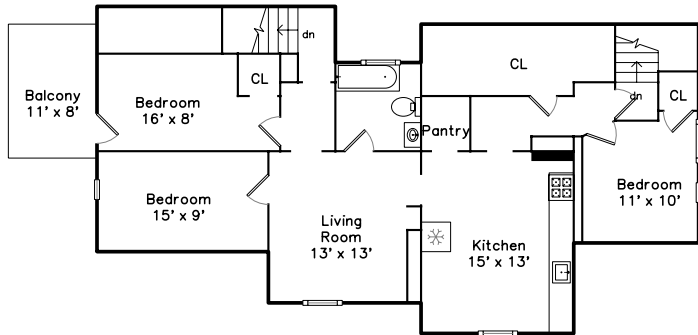

Top

Upper

Main

**165 Woodrow Avenue
Dorchester, MA 02124**

PicturePlan(tm) by Vis-Home(C) 2016
Measurements may not be 100% accurate.
Floor plans are provided for convenience only.
Room sizes are not used to calculate area.

Top

Upper

Main

Outside

Outside

Outside

Living Room

Living Room

Dining Room

Dining Room

Kitchen

Kitchen

Kitchen

Kitchen

Bedroom

Bedroom

Bedroom

Bedroom

Bedroom

Sunroom

Sunroom

Bathroom

Outside