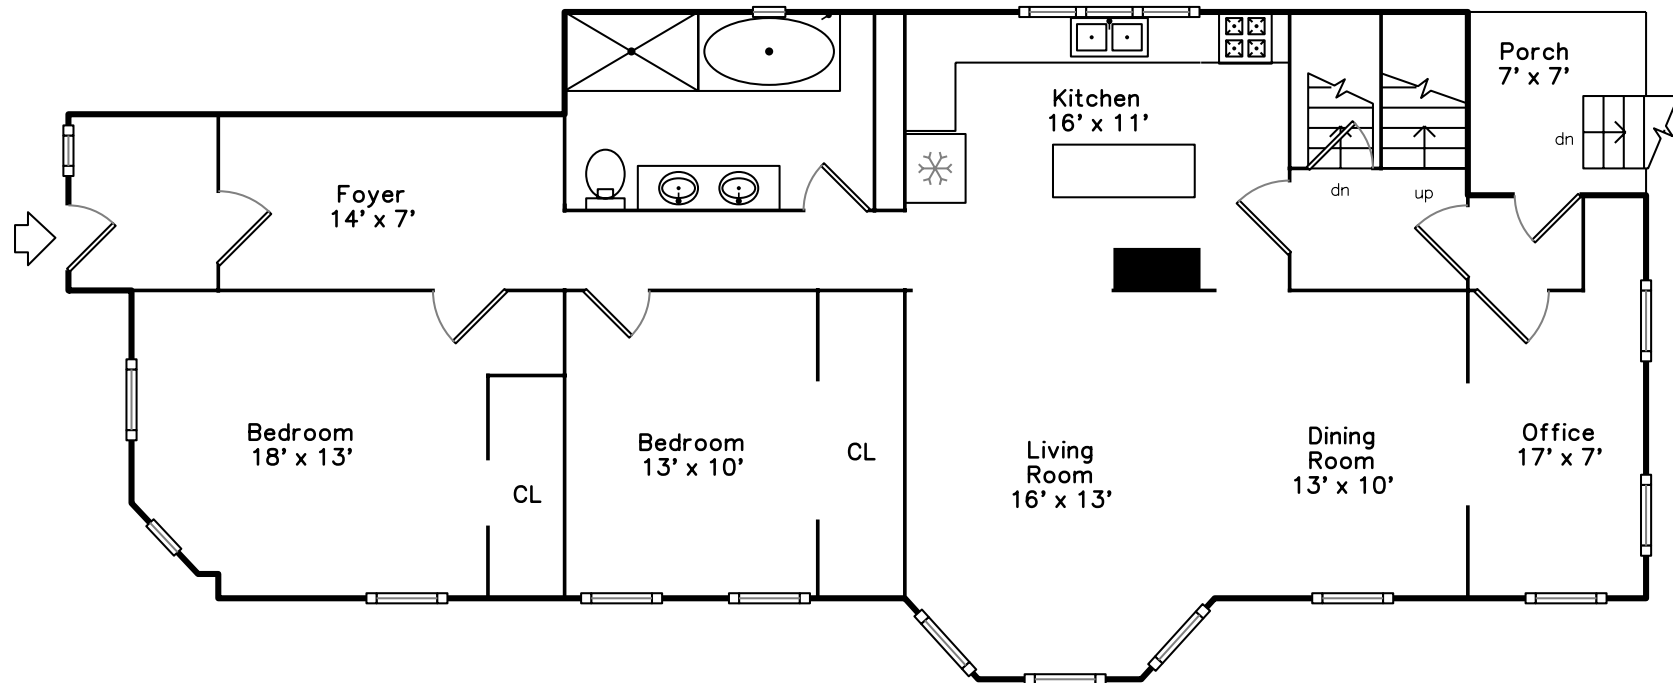

Top

Upper

Main

**165 Woodrow Avenue
Dorchester, MA 02124**

PicturePlan(tm) by Vis-Home(C) 2016
Measurements may not be 100% accurate.
Floor plans are provided for convenience only.
Room sizes are not used to calculate area.

Top

Upper

Main

Outside

Outside

Outside

Living Room

Living Room

Dining Room

Dining Room

Kitchen

Kitchen

Kitchen

Kitchen

Bedroom

Bedroom

Bedroom

Bedroom

Bedroom

Sunroom

Sunroom

Bathroom

Outside