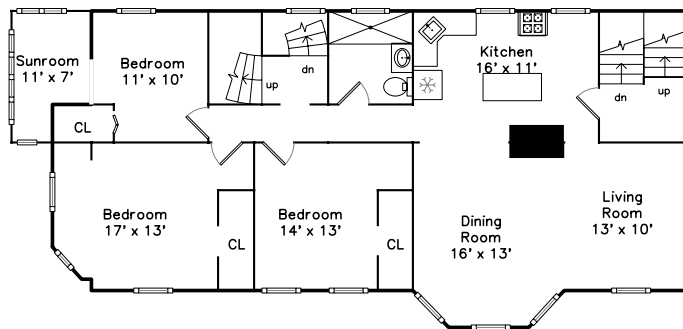

Top

Upper

Main

**165 Woodrow Avenue
Dorchester, MA 02124**

PicturePlan(tm) by Vis-Home(C) 2016
Measurements may not be 100% accurate.
Floor plans are provided for convenience only.
Room sizes are not used to calculate area.

Top

Upper

Main

Outside

Outside

Outside

Living Room

Living Room

Dining Room

Dining Room

Kitchen

Kitchen

Kitchen

Kitchen

Bedroom

Bedroom

Bedroom

Bedroom

Bedroom

Sunroom

Sunroom

Bathroom

Outside