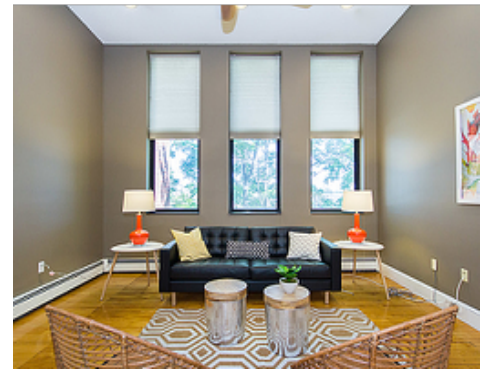

60 Gibson Street #301
Dorchester, MA 02122

PicturePlan(tm) by Vis-Home(C) 2016
Measurements may not be 100% accurate.
Floor plans are provided for convenience only.
Room sizes are not used to calculate area.

Outside

Outside

Living Room

Living Room

Living Room

Living Room

Dining Room

Kitchen