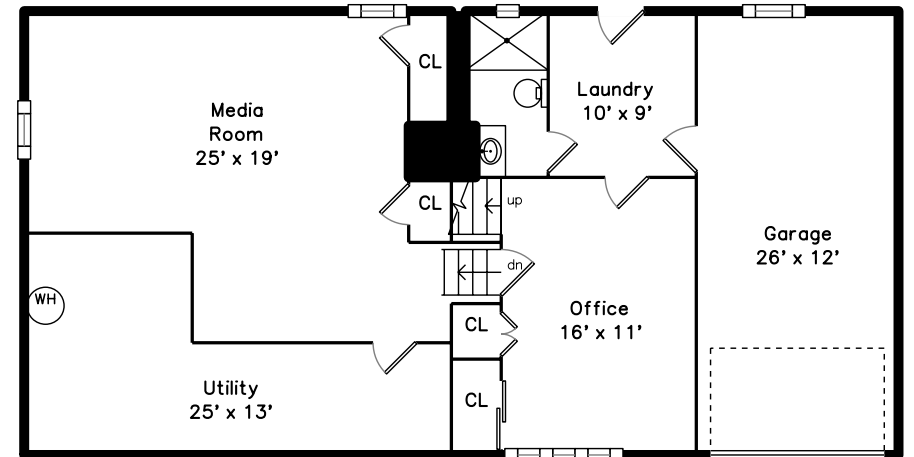

Main

22 Sharpe Road
Belmont, MA 02478

PicturePlan by vis home

Measurements may not be 100% accurate.
Floor plans are provided for convenience only.
Room sizes are not used to calculate area.

Basement

Basement

Living Room

Living Room

Dining Room

Dining Room

Dining Room

Dining Room

Dining Room

Kitchen