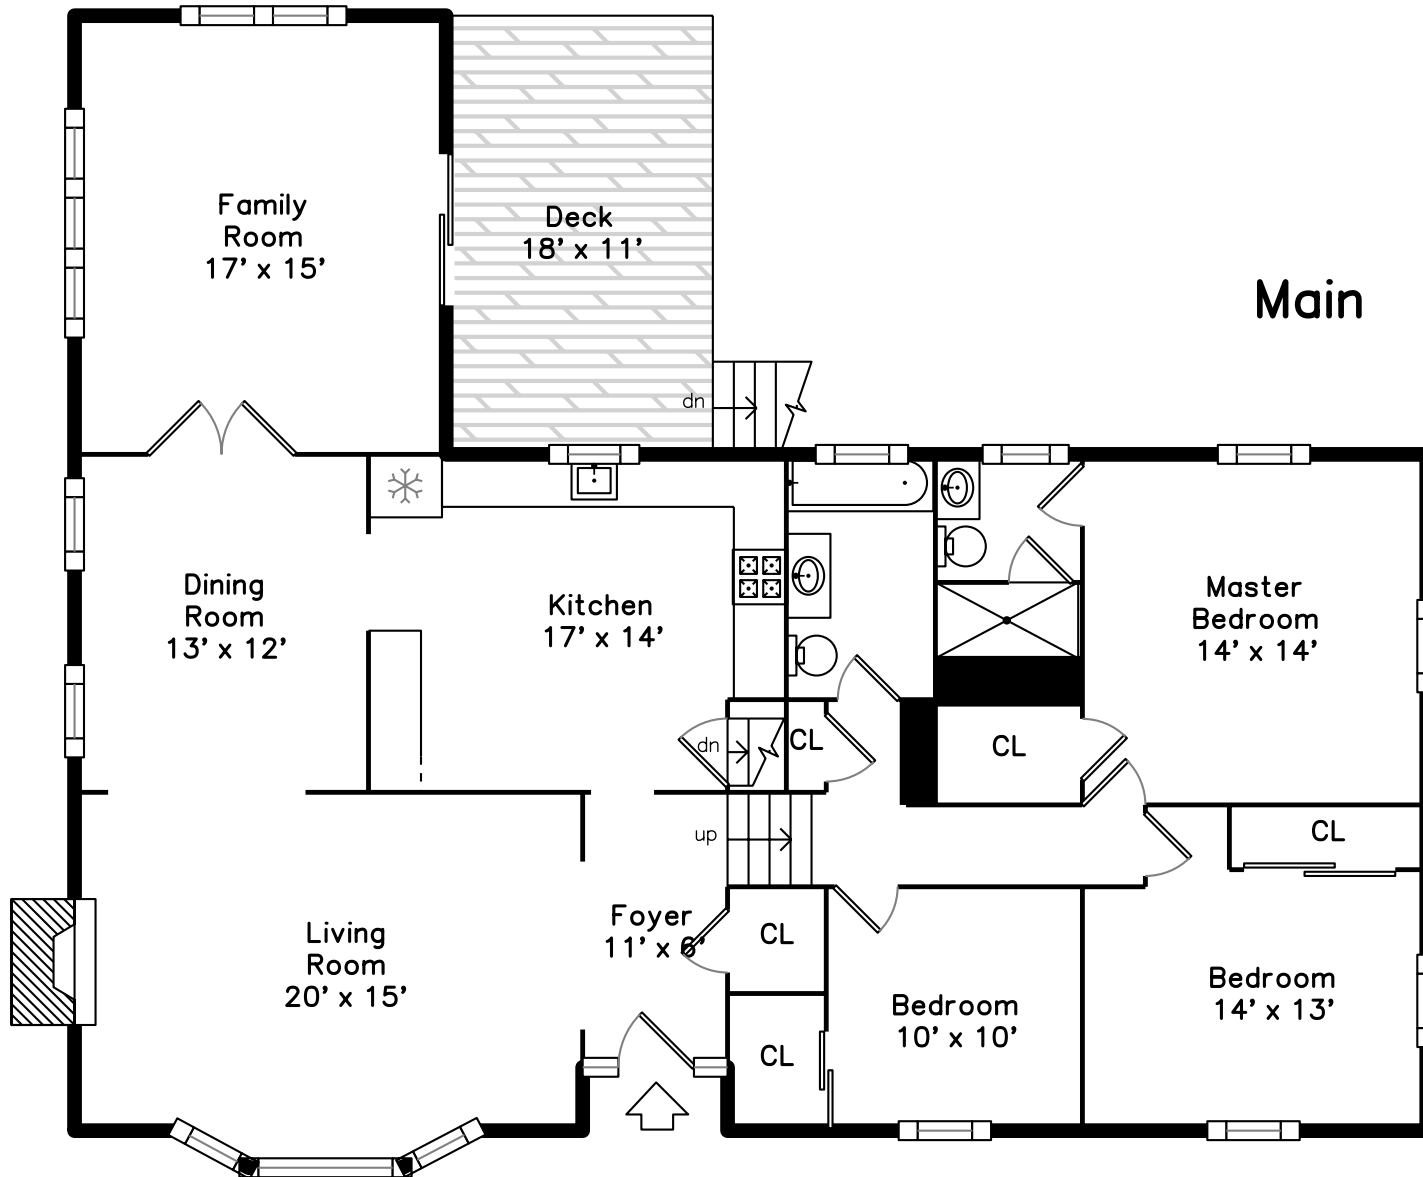

Main

22 Sharpe Road
Belmont, MA 02478

PicturePlan by vis home

Measurements may not be 100% accurate.
Floor plans are provided for convenience only.
Room sizes are not used to calculate area.

Basement

Basement

Outside

Outside

Foyer

Foyer

Foyer

Living Room

Living Room

Living Room

Living Room

Living Room

Dining Room

Dining Room

Dining Room

Dining Room

Dining Room

Kitchen

Master Bedroom

Master Bedroom

Master Bathroom

Master Bathroom

Family Room

Family Room

Family Room

Family Room