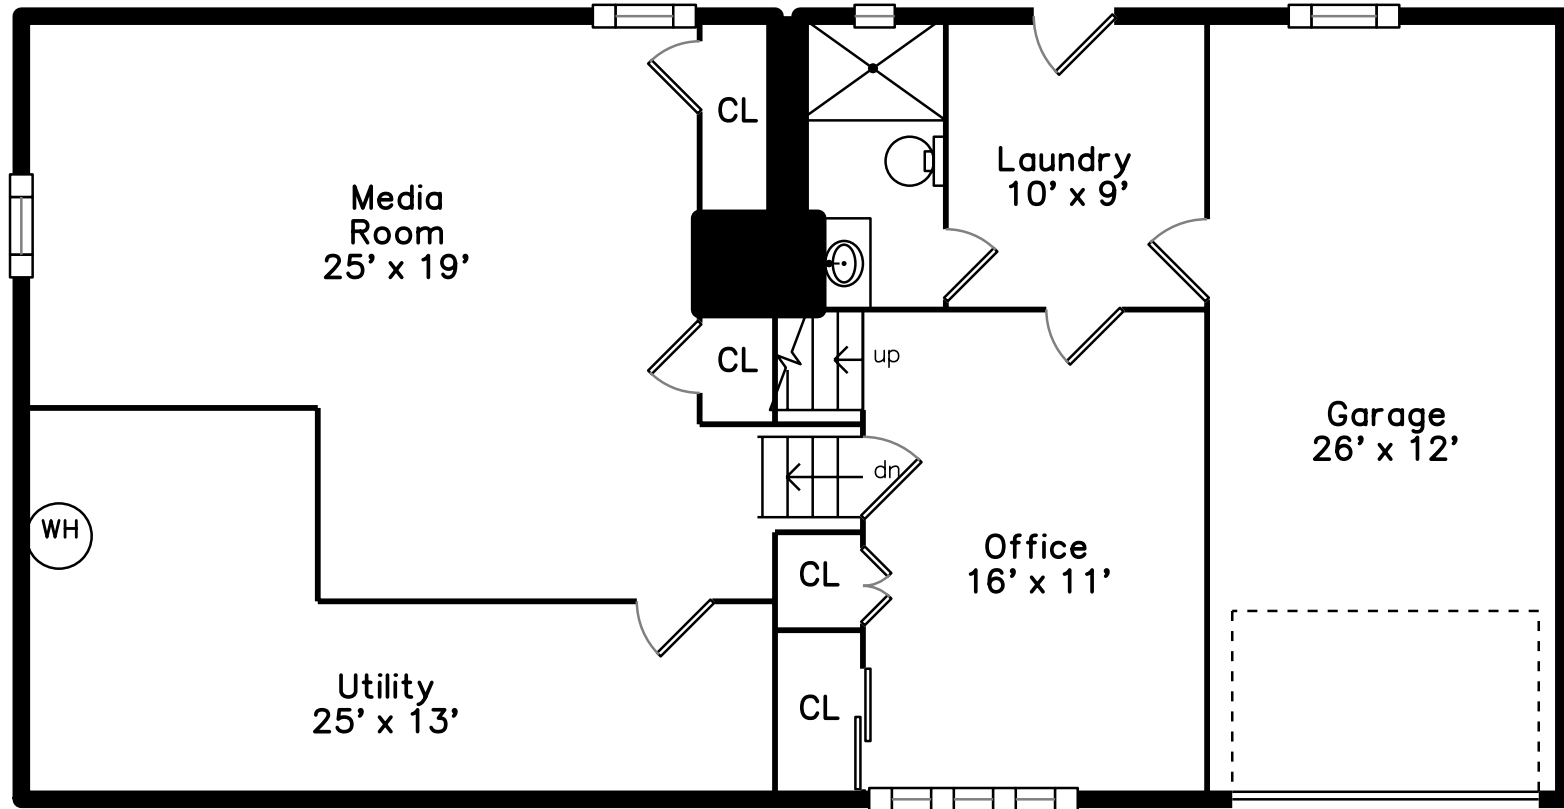

Main

22 Sharpe Road
Belmont, MA 02478

PicturePlan by vis home

Measurements may not be 100% accurate.
Floor plans are provided for convenience only.
Room sizes are not used to calculate area.

Basement

Basement

Living Room

Living Room

Dining Room

Dining Room

Dining Room

Dining Room

Dining Room

Kitchen

Bathroom

Bathroom