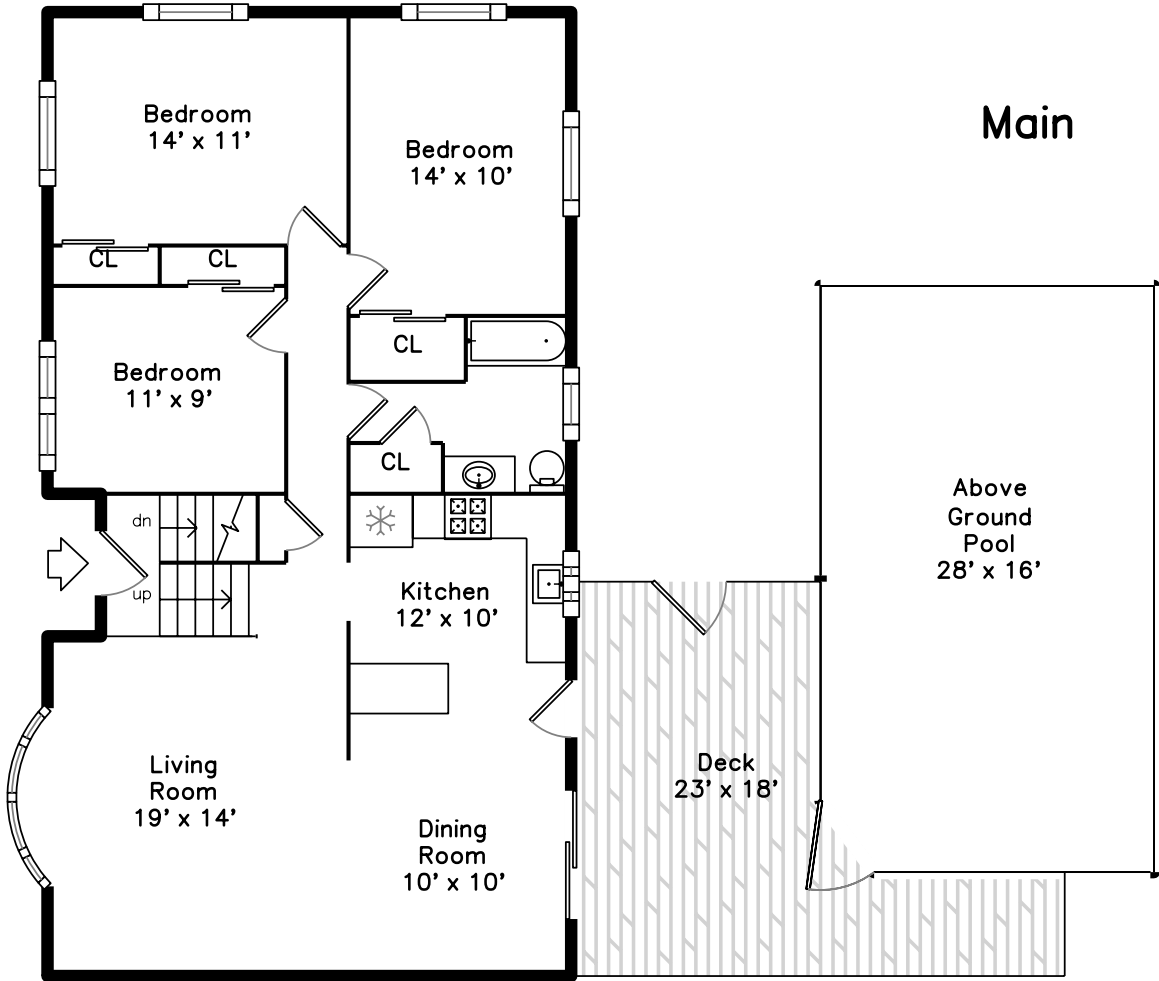

Lower

**50 Hastings Lane
Medford, MA 01255**

PicturePlan by  vis-home

Measurements may not be 100% accurate.
Floor plans are provided for convenience only.
Room sizes are not used to calculate area.

Lower

Outside

Outside

Outside

Outside

Landing

Living Room

Living Room

Living Room

Dining Room

Dining Room

Dining Room

Kitchen

Kitchen

Kitchen

Bedroom

Bedroom

Bedroom

Bathroom

Deck

Deck

Pool

Deck

Media Room

Media Room