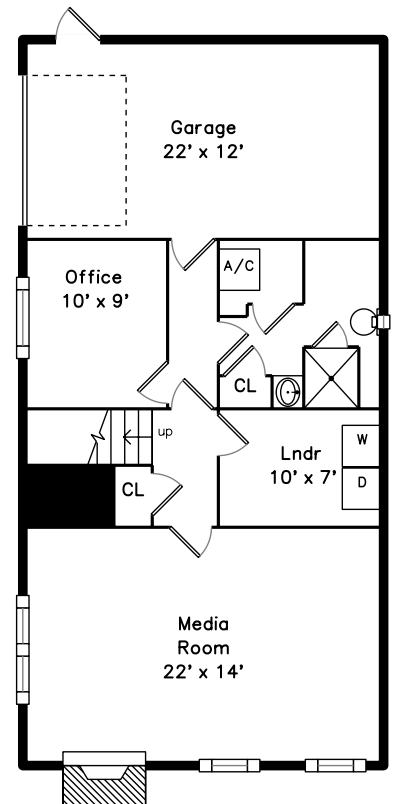

Lower

**50 Hastings Lane
Medford, MA 01255**

PicturePlan by  vis-home

Measurements may not be 100% accurate.
Floor plans are provided for convenience only.
Room sizes are not used to calculate area.

Lower

Outside

Outside

Outside

Outside

Landing

Living Room

Living Room

Living Room

Dining Room

Dining Room

Dining Room

Kitchen

Kitchen

Kitchen

Bedroom

Bedroom

Bedroom

Bathroom

Deck

Deck

Pool

Deck

Media Room

Media Room