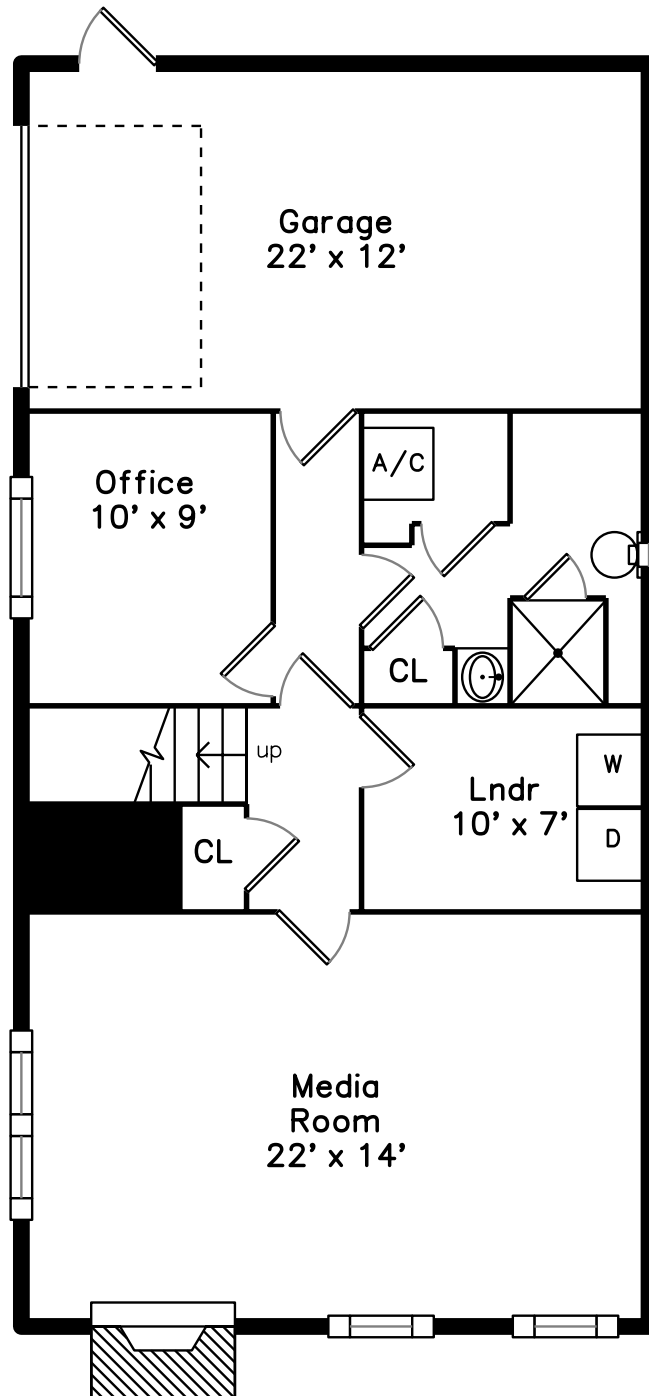

Lower

**50 Hastings Lane
Medford, MA 01255**

PicturePlan by  vis-home

Measurements may not be 100% accurate.
Floor plans are provided for convenience only.
Room sizes are not used to calculate area.

Lower

Outside

Outside

Outside

Outside

Landing

Living Room

Living Room

Living Room

Dining Room

Dining Room

Dining Room

Kitchen

Kitchen

Kitchen

Bedroom

Bedroom

Bedroom

Bathroom

Deck

Deck

Pool

Deck

Media Room

Media Room