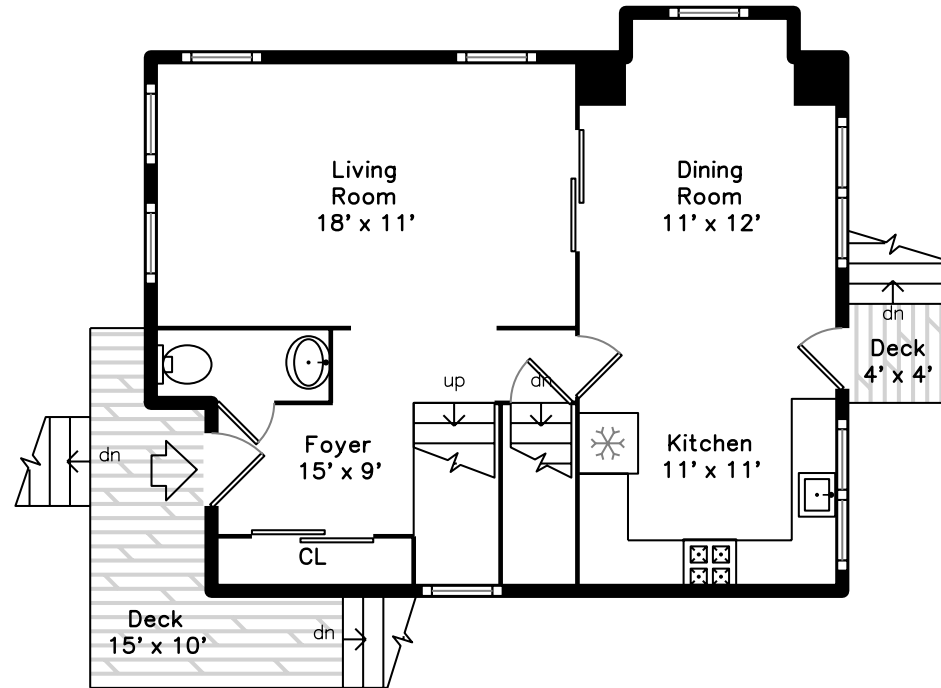

Upper

Basement

Main

9 Dove Street
Dorchester, MA 02125

PicturePlan by  vis-home

Measurements may not be 100% accurate.

Floor plans are provided for convenience only.

Room sizes are not used to calculate area.

Upper

Main

Basement

Outside

Outside

Outside

Outside

Foyer

Living Room

Living Room

Kitchen

Dining Room

Dining Room

Dining Room

Bedroom

Bedroom

Bedroom

Bedroom

Bedroom

Bedroom

Bathroom

Bathroom

Outside