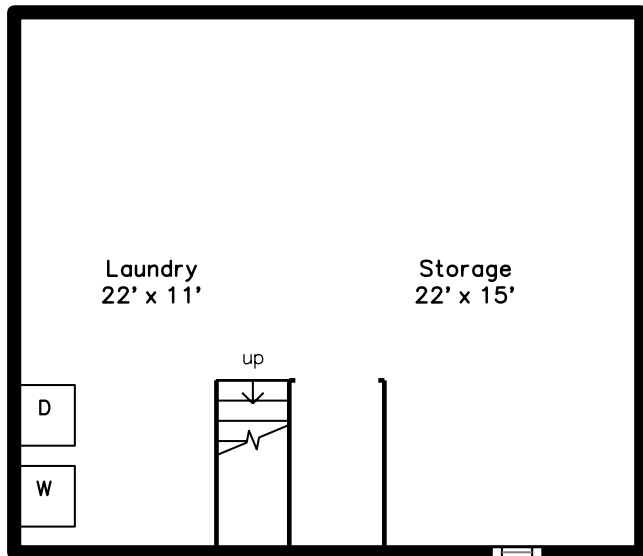

Upper

Basement

Main

9 Dove Street
Dorchester, MA 02125

PicturePlan by  vis-home

Measurements may not be 100% accurate.

Floor plans are provided for convenience only.

Room sizes are not used to calculate area.