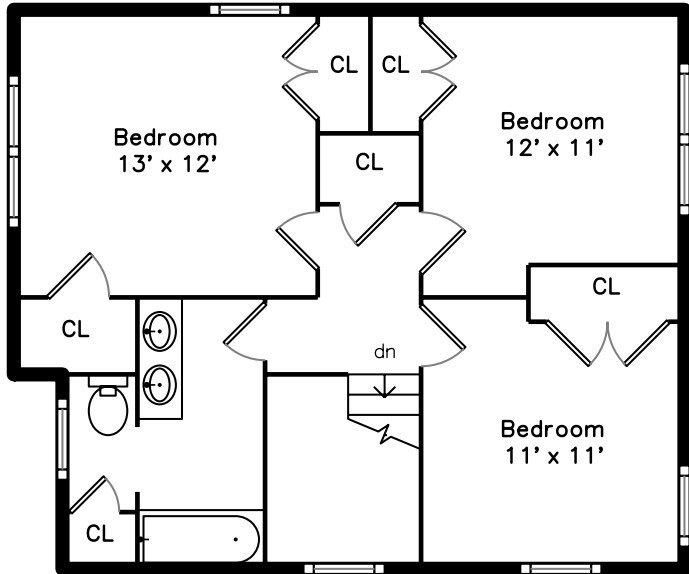

Upper

Basement

Main

9 Dove Street
Dorchester, MA 02125

PicturePlan by  vis-home

Measurements may not be 100% accurate.

Floor plans are provided for convenience only.

Room sizes are not used to calculate area.

Upper

Main

Basement

Outside

Outside

Outside

Outside

Foyer

Living Room

Living Room

Kitchen

Dining Room

Dining Room

Dining Room

Bedroom

Bedroom

Bedroom

Bedroom

Bedroom

Bedroom

Bathroom

Bathroom

Outside