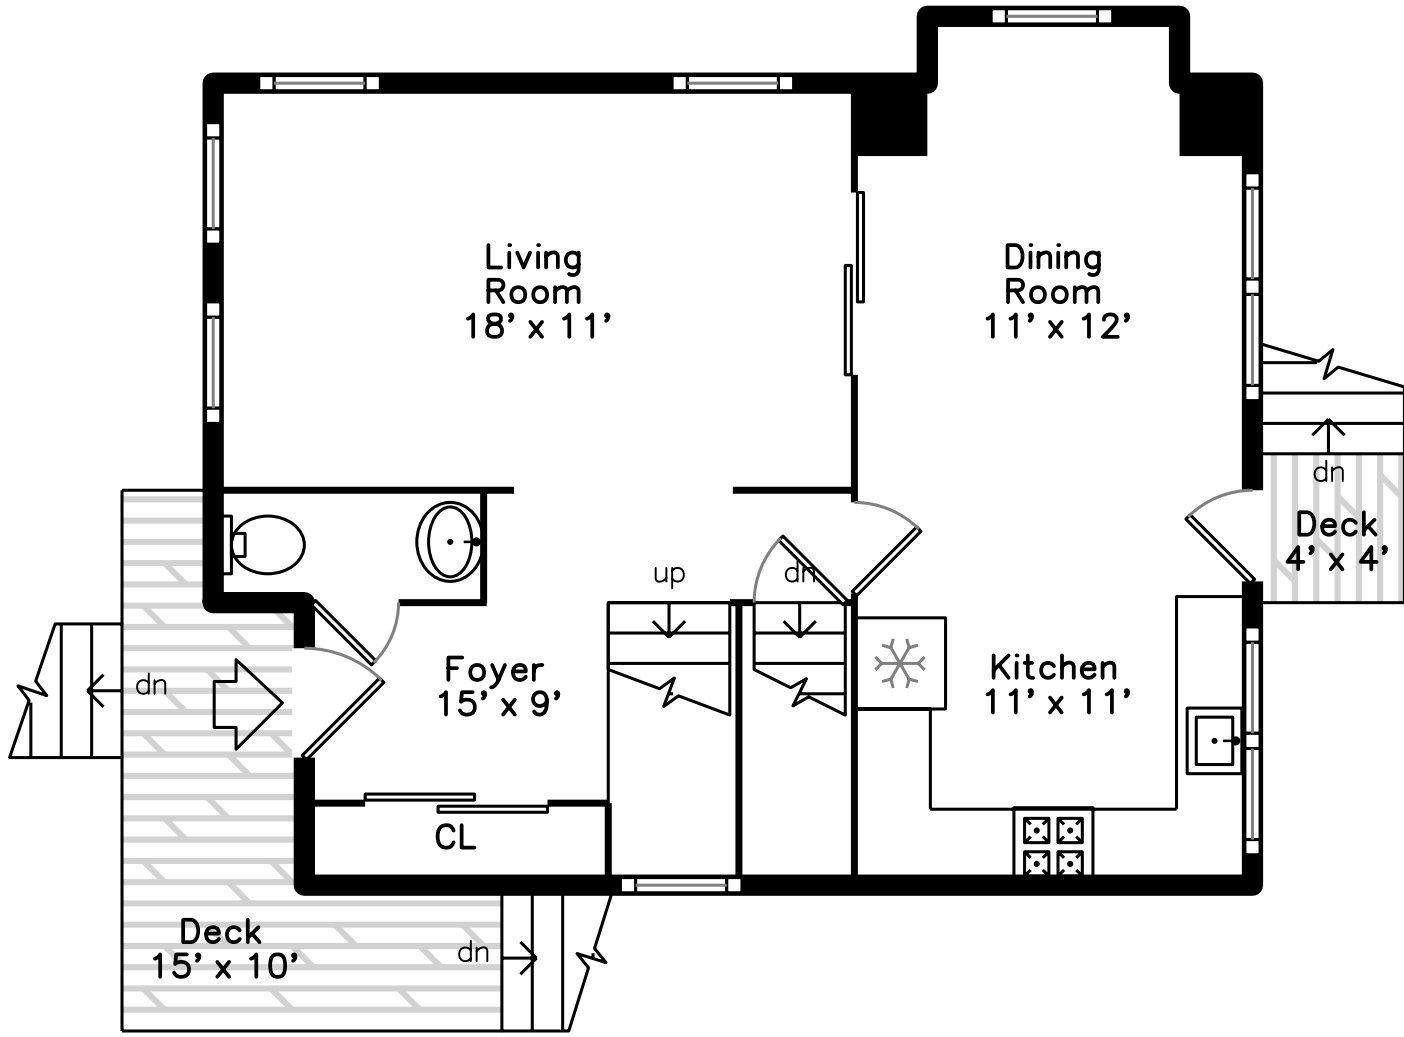

Upper

Basement

Main

9 Dove Street
Dorchester, MA 02125

PicturePlan by  vis-home

Measurements may not be 100% accurate.

Floor plans are provided for convenience only.

Room sizes are not used to calculate area.

Upper

Main

Basement

Outside

Outside

Outside

Outside

Foyer

Living Room

Living Room

Kitchen

Dining Room

Dining Room

Dining Room

Bedroom

Bedroom

Bedroom

Bedroom

Bedroom

Bedroom

Bathroom

Bathroom

Outside