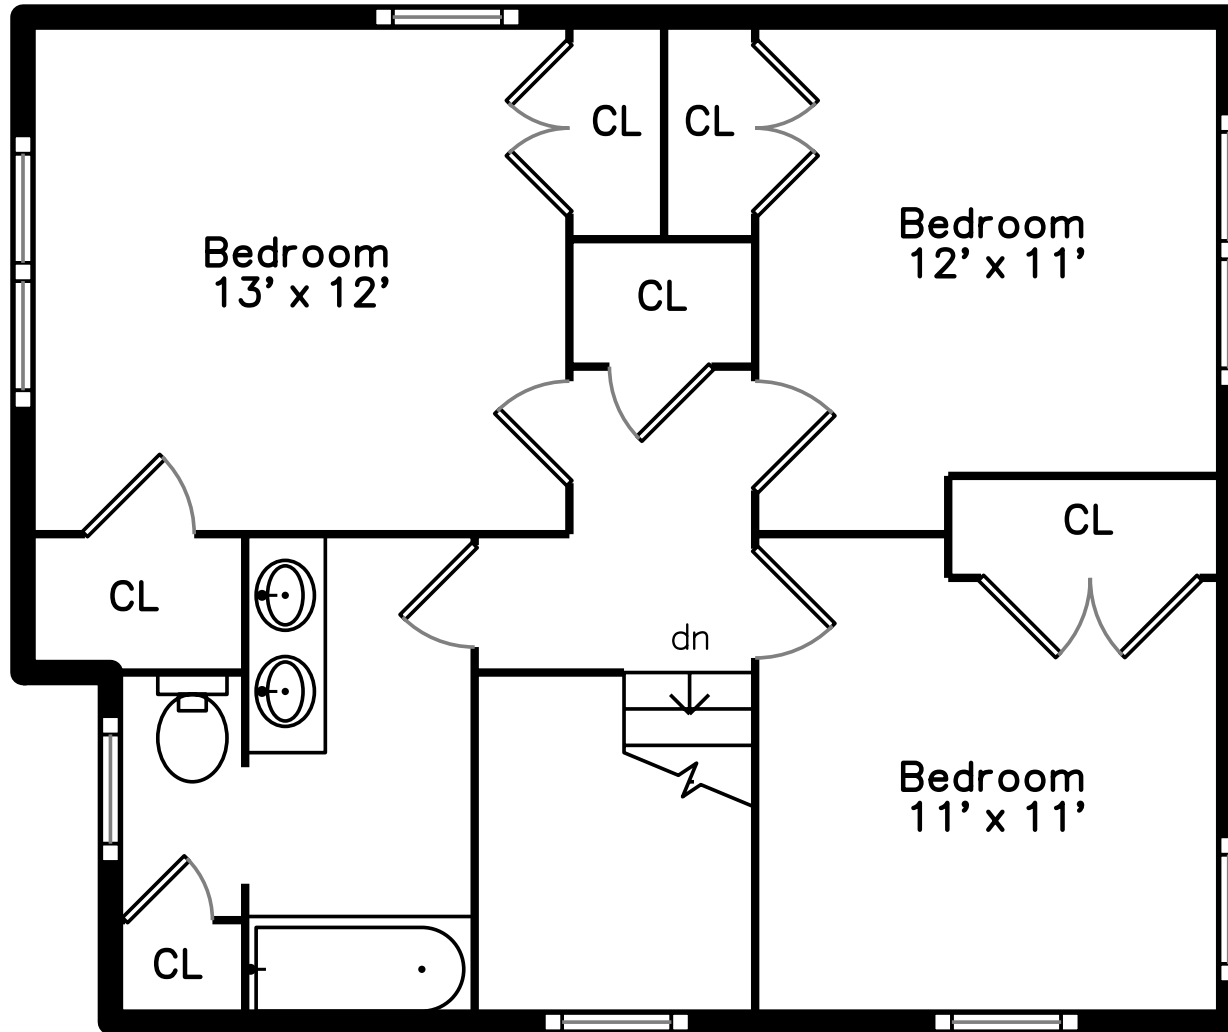

Upper

Basement

Main

9 Dove Street
Dorchester, MA 02125

PicturePlan by  vis-home

Measurements may not be 100% accurate.

Floor plans are provided for convenience only.

Room sizes are not used to calculate area.

Upper

Main

Basement

Outside

Outside

Outside

Outside

Foyer

Living Room

Living Room

Kitchen

Dining Room

Dining Room

Dining Room

Bedroom

Bedroom

Bedroom

Bedroom

Bedroom

Bedroom

Bathroom

Bathroom

Outside