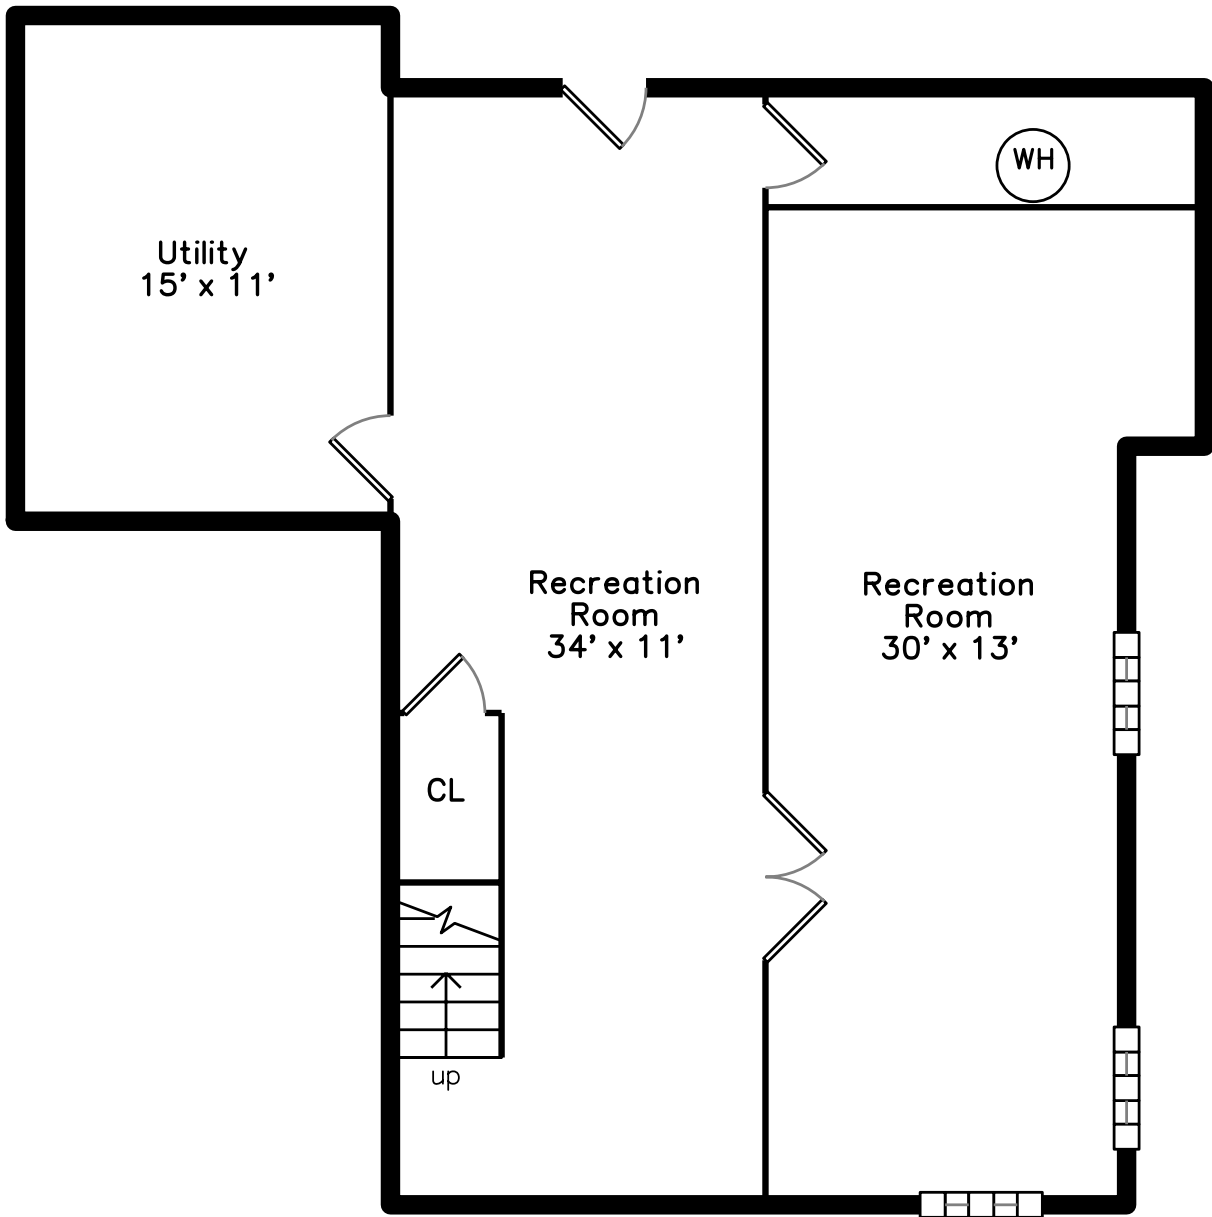

Upper

Main

Basement

3 Journeys End Lane #3 Lexington, MA 02421

PicturePlan by  vis-home

Measurements may not be 100% accurate.
Floor plans are provided for convenience only.
Room sizes are not used to calculate area.

Upper

Main

Basement

Outside

Outside

Outside

Outside

Foyer

Foyer

Living Room

Living Room

Living Room

Living Room

Dining Room

Dining Room

Kitchen

Family Room

Bedroom

Bedroom

Bedroom

Storage

Bathroom

Bathroom

Recreation Room