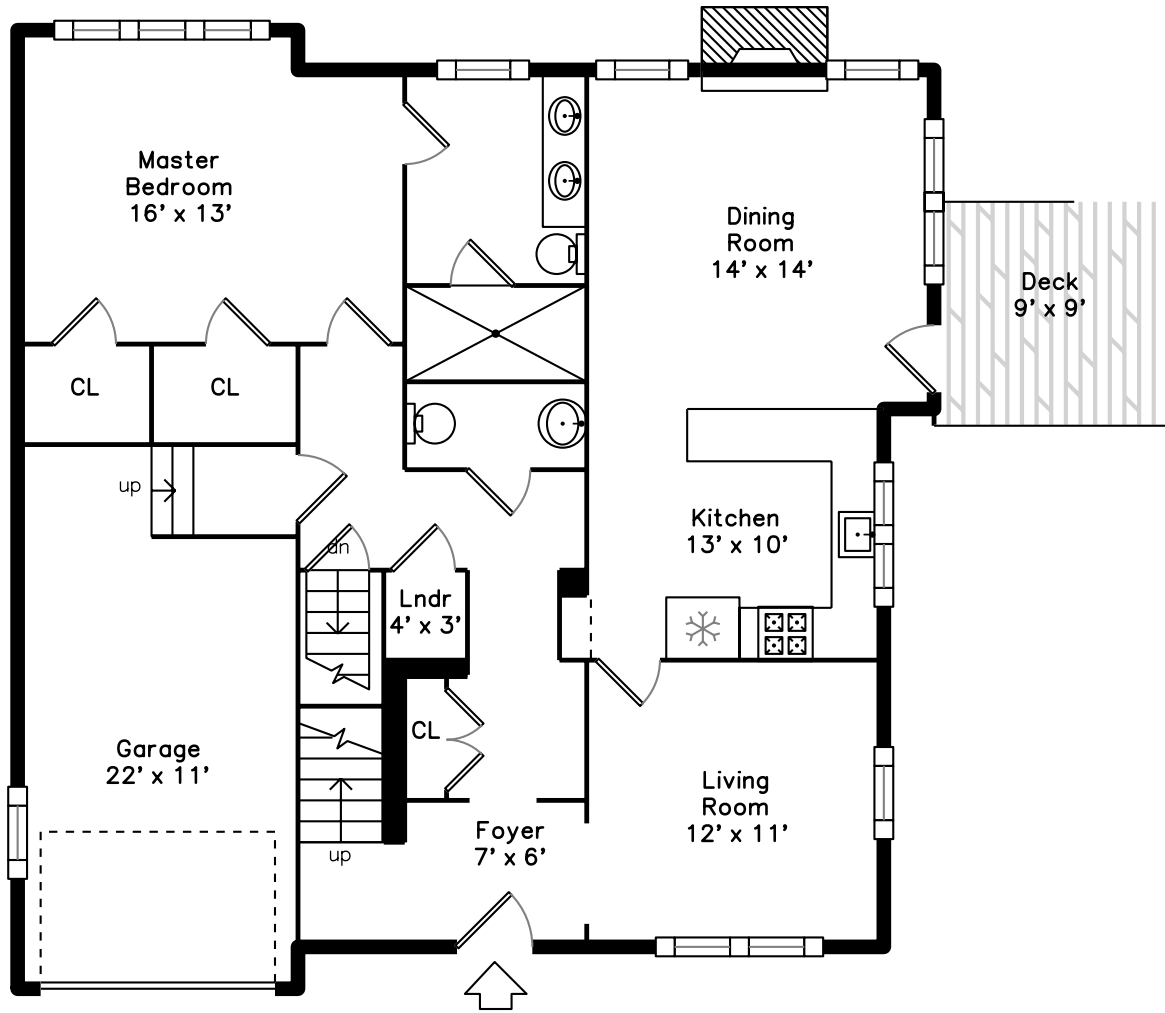

Upper

Main

Basement

3 Journeys End Lane #3 Lexington, MA 02421

PicturePlan by  vis-home

Measurements may not be 100% accurate.
Floor plans are provided for convenience only.
Room sizes are not used to calculate area.

Upper

Main

Basement

Outside

Outside

Outside

Outside

Foyer

Foyer

Living Room

Living Room

Living Room

Living Room

Dining Room

Dining Room

Kitchen

Family Room

Bedroom

Bedroom

Bedroom

Storage

Bathroom

Bathroom

Recreation Room