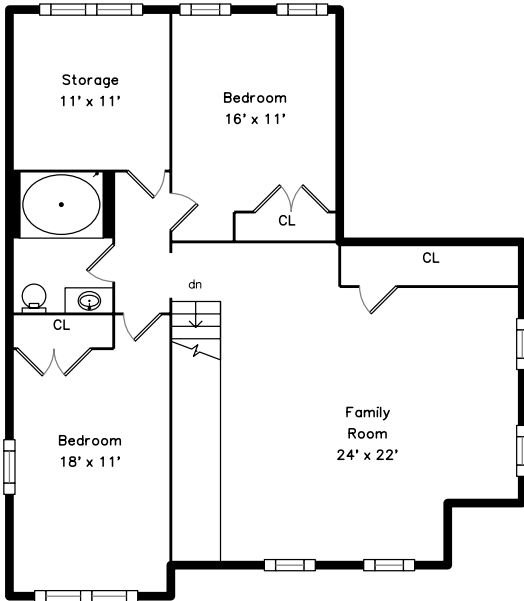

Upper

Main

Basement

3 Journeys End Lane #3 Lexington, MA 02421

PicturePlan by  vis-home

Measurements may not be 100% accurate.
Floor plans are provided for convenience only.
Room sizes are not used to calculate area.

Upper

Main

Basement

Outside

Outside

Outside

Outside

Foyer

Foyer

Living Room

Living Room

Living Room

Living Room

Dining Room

Dining Room

Kitchen

Family Room

Bedroom

Bedroom

Bedroom

Storage

Bathroom

Bathroom

Recreation Room