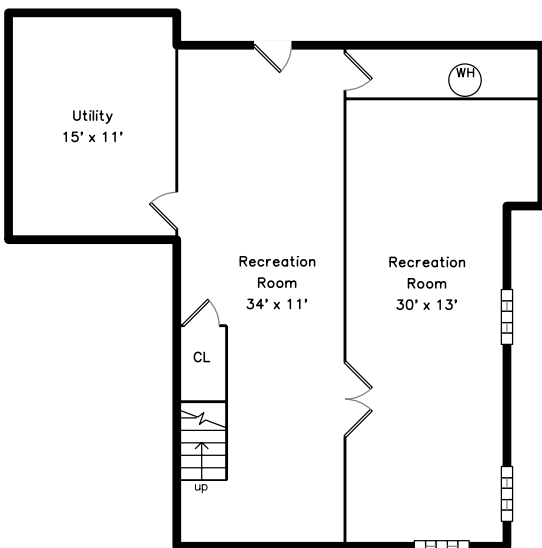

Upper

Main

Basement

3 Journeys End Lane #3 Lexington, MA 02421

PicturePlan by  vis-home

Measurements may not be 100% accurate.
Floor plans are provided for convenience only.
Room sizes are not used to calculate area.

Upper

Main

Basement

Outside

Outside

Outside

Outside

Foyer

Foyer

Living Room

Living Room

Living Room

Living Room

Dining Room

Dining Room

Kitchen

Family Room

Bedroom

Bedroom

Bedroom

Storage

Bathroom

Bathroom

Recreation Room