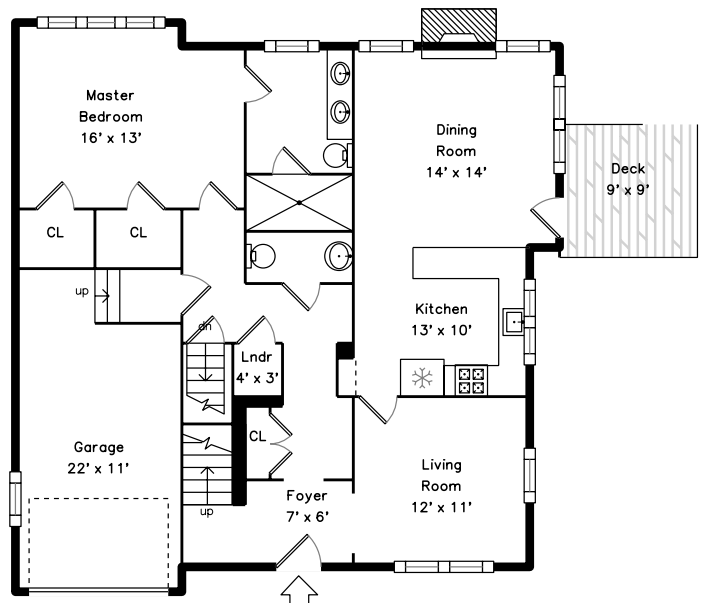

Upper

Main

Basement

3 Journeys End Lane #3 Lexington, MA 02421

PicturePlan by  vis-home

Measurements may not be 100% accurate.
Floor plans are provided for convenience only.
Room sizes are not used to calculate area.

Upper

Main

Basement

Outside

Outside

Outside

Outside

Foyer

Foyer

Living Room

Living Room

Living Room

Living Room

Dining Room

Dining Room

Kitchen

Family Room

Bedroom

Bedroom

Bedroom

Storage

Bathroom

Bathroom

Recreation Room