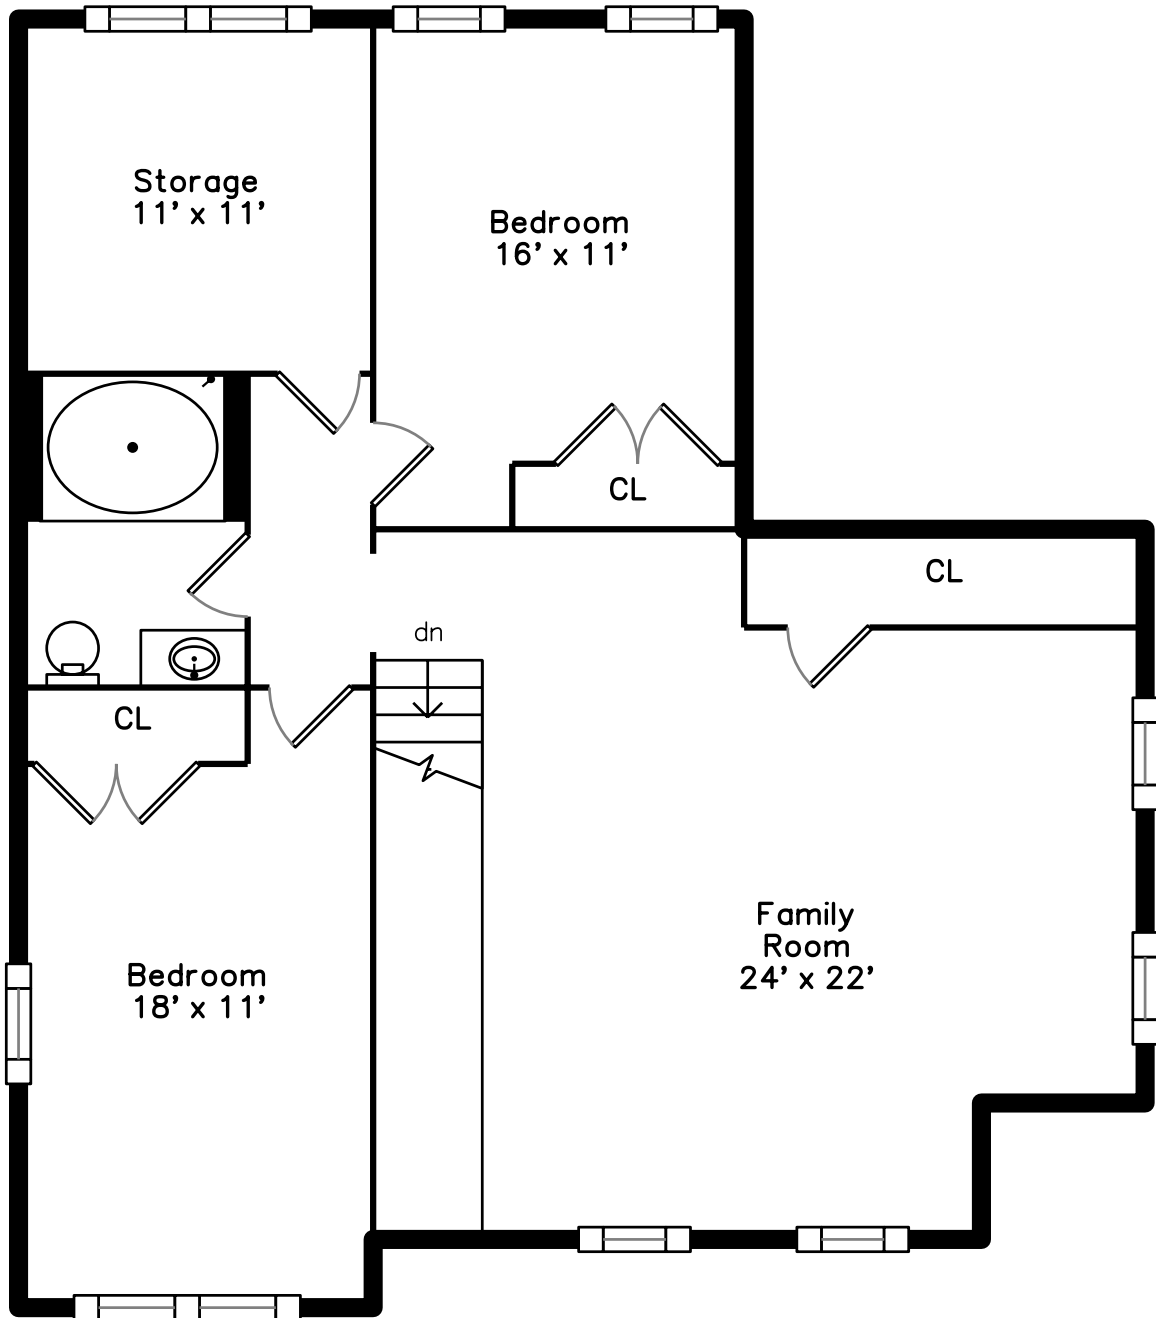

Upper

Main

Basement

3 Journeys End Lane #3 Lexington, MA 02421

PicturePlan by  vis-home

Measurements may not be 100% accurate.
Floor plans are provided for convenience only.
Room sizes are not used to calculate area.

Upper

Main

Basement

Outside

Outside

Outside

Outside

Foyer

Foyer

Living Room

Living Room

Living Room

Living Room

Dining Room

Dining Room

Kitchen

Family Room

Bedroom

Bedroom

Bedroom

Storage

Bathroom

Bathroom

Recreation Room