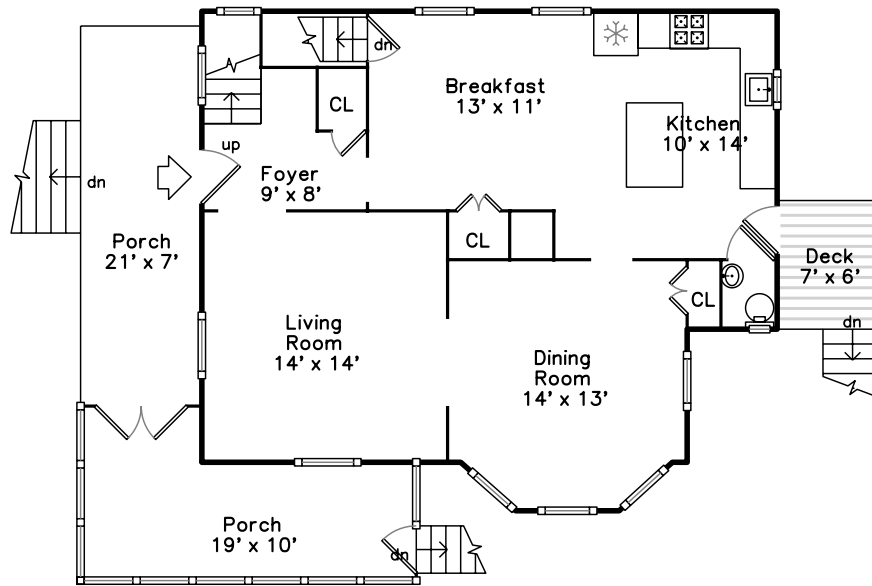

# Upper

# Main

**63 Emerson Street  
Wakefield, MA 01880**

PicturePlan(tm) by Vis-Home(C) 2016  
Measurements may not be 100% accurate.  
Floor plans are provided for convenience only.  
Room sizes are not used to calculate area.

Dining Room

Kitchen

Kitchen

Kitchen

Kitchen

Breakfast

Bathroom

Bedroom