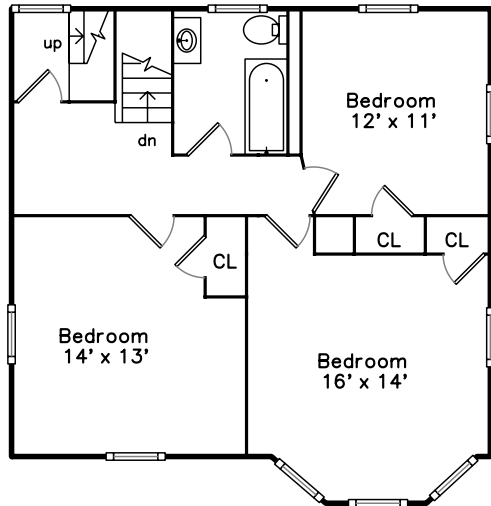

# Upper

# Main

**63 Emerson Street  
Wakefield, MA 01880**

PicturePlan(tm) by Vis-Home(C) 2016  
Measurements may not be 100% accurate.  
Floor plans are provided for convenience only.  
Room sizes are not used to calculate area.

Bedroom

Bedroom

Bedroom

Bedroom

Bedroom

Bathroom

Bonus Room

Bonus Room

Bedroom

Bedroom