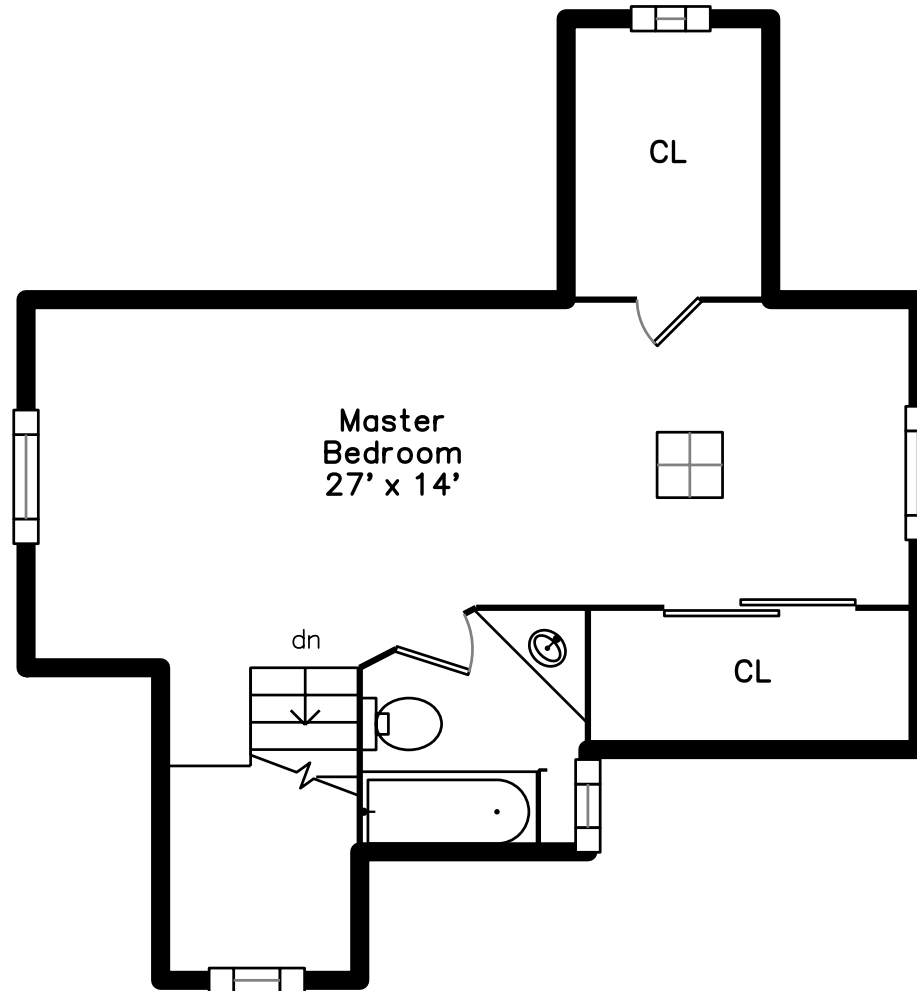

Top

Loft

**81 Hillside Avenue
Needham, MA 02494**

PicturePlan by  vis-home

Measurements may not be 100% accurate.
Floor plans are provided for convenience only.
Room sizes are not used to calculate area.

Upper

Main

Loft

Top

Upper

Main

Outside

Outside

Outside

Kitchen

Kitchen

Kitchen

Kitchen

Living Room

Living Room

Living Room

Bathroom

Loft Room

Loft Room

Landing

Bedroom

Bedroom

Office Bedroom

Office Bedroom

Bedroom