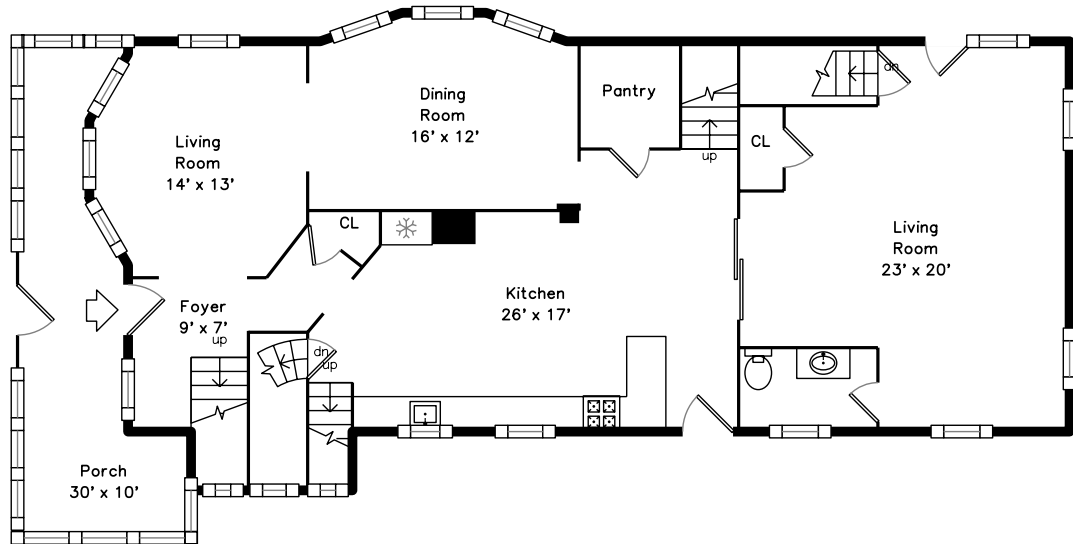

Top

Loft

**81 Hillside Avenue
Needham, MA 02494**

PicturePlan by  vis-home

Measurements may not be 100% accurate.
Floor plans are provided for convenience only.
Room sizes are not used to calculate area.

Upper

Main

Loft

Top

Upper

Main

Outside

Outside

Outside

Outside

Outside

Foyer

Living Room

Living Room

Dining Room

Dining Room

Kitchen

Kitchen

Kitchen

Kitchen

Kitchen

Living Room

Living Room

Living Room

Bathroom