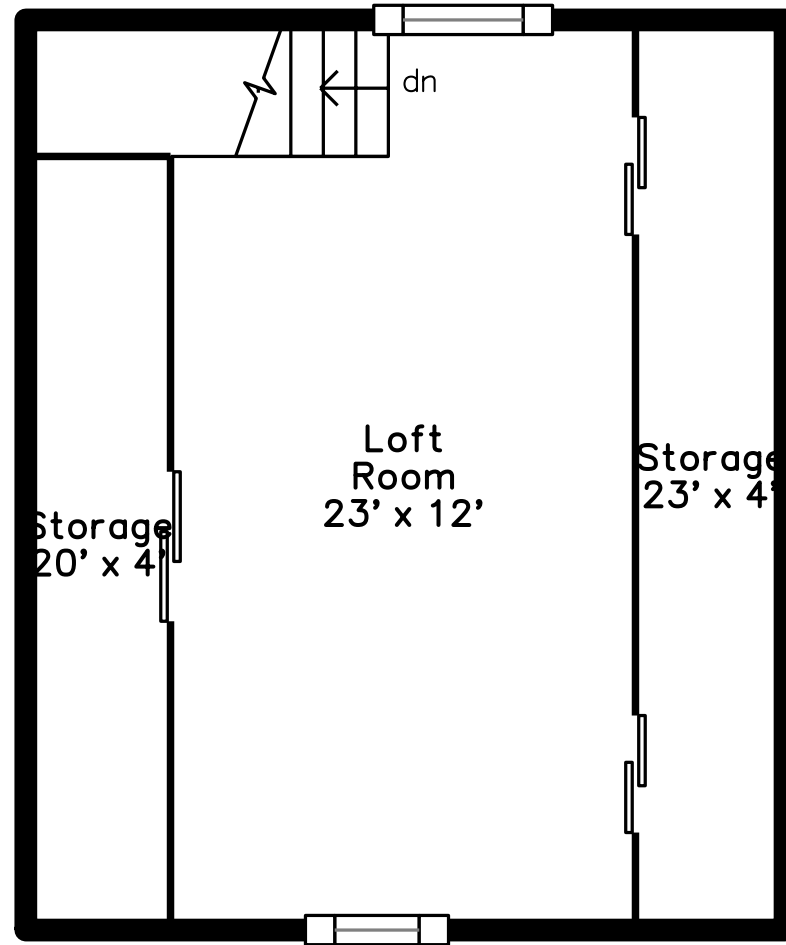

Top

Loft

**81 Hillside Avenue
Needham, MA 02494**

PicturePlan by  vis-home

Measurements may not be 100% accurate.
Floor plans are provided for convenience only.
Room sizes are not used to calculate area.

Upper

Main

Loft

Top

Upper

Main

Outside

Outside

Outside

Loft Room

Loft Room

Landing

Bedroom

Bedroom

Office Bedroom

Office Bedroom

Bedroom