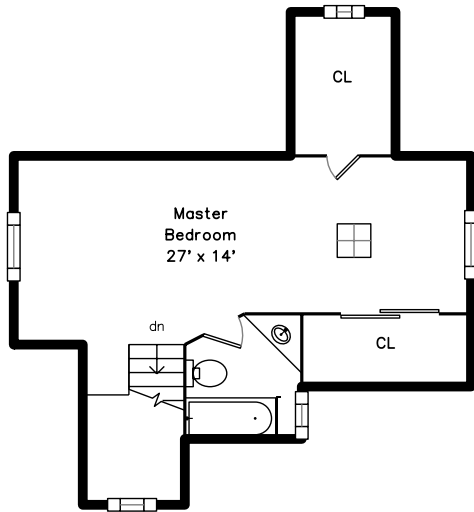

Top

Loft

**81 Hillside Avenue
Needham, MA 02494**

PicturePlan by  vis-home

Measurements may not be 100% accurate.
Floor plans are provided for convenience only.
Room sizes are not used to calculate area.

Upper

Main

Loft

Top

Upper

Main

Outside

Outside

Outside

Loft Room

Loft Room

Landing

Bedroom

Bedroom

Office Bedroom

Office Bedroom

Bedroom