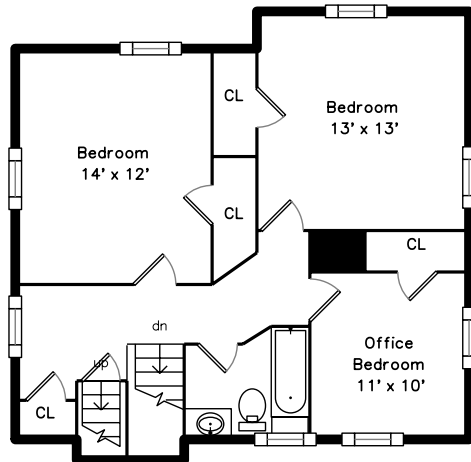

Top

Loft

**81 Hillside Avenue
Needham, MA 02494**

PicturePlan by  vis-home

Measurements may not be 100% accurate.
Floor plans are provided for convenience only.
Room sizes are not used to calculate area.

Upper

Main

Loft

Top

Upper

Main

Outside

Outside

Outside

Loft Room

Loft Room

Landing

Bedroom

Bedroom

Office Bedroom

Office Bedroom

Bedroom

Bedroom

Bathroom

Master Bedroom

Master Bedroom

Master Bedroom

Master Bedroom

Bathroom