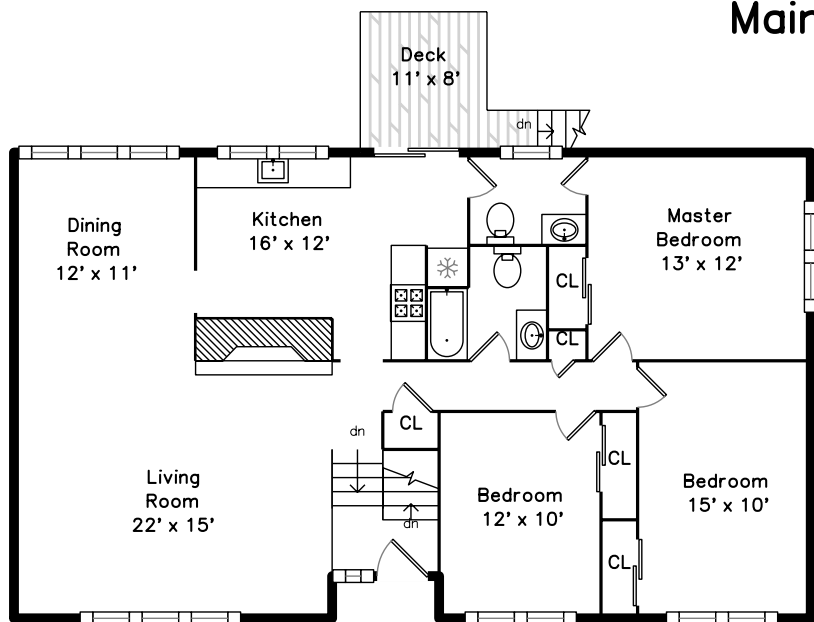

Main

Lower

**4 Parliament Lane
Woburn, MA 01801**

PicturePlan by vis-home

Measurements may not be 100% accurate.
Floor plans are provided for convenience only.
Room sizes are not used to calculate area.

Main

Outside

Living Room

Living Room

Living Room

Dining Room

Dining Room

Kitchen

Kitchen

Kitchen

Master Bedroom

Master Bedroom

Bathroom

Bathroom

Bedroom

Bedroom

Bedroom

Bedroom

Bathroom

Bathroom

Deck