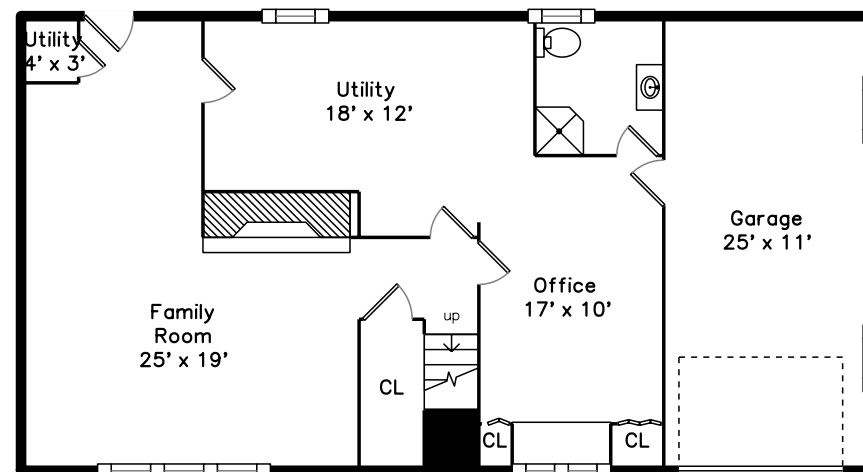

Main

Lower

**4 Parliament Lane
Woburn, MA 01801**

PicturePlan by vis-home

Measurements may not be 100% accurate.
Floor plans are provided for convenience only.
Room sizes are not used to calculate area.

Main

Lower

Outside

Outside

Outside

Outside

Outside

Outside

Outside

Outside

Living Room

Living Room

Living Room

Dining Room

Dining Room

Kitchen

Kitchen

Kitchen

Master Bedroom

Master Bedroom

Bathroom

Bathroom

Bedroom

Bedroom

Bedroom