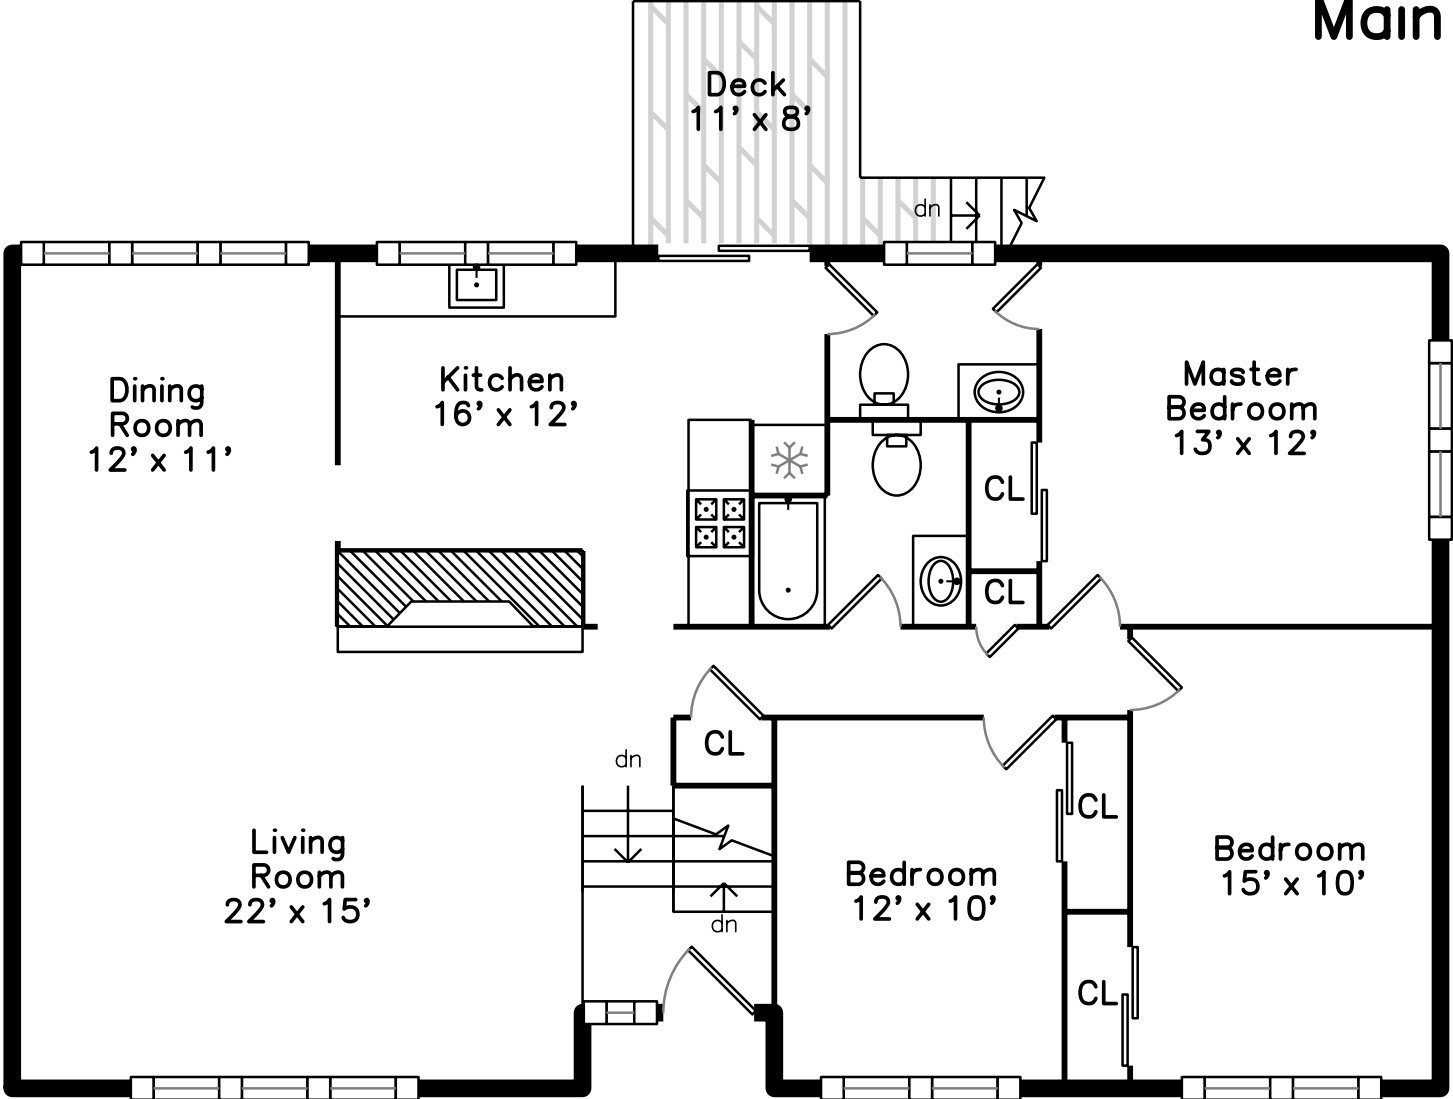

Main

Lower

**4 Parliament Lane
Woburn, MA 01801**

PicturePlan by vis-home

Measurements may not be 100% accurate.
Floor plans are provided for convenience only.
Room sizes are not used to calculate area.

Main

Outside

Living Room

Living Room

Living Room

Dining Room

Dining Room

Kitchen

Kitchen

Kitchen

Master Bedroom

Master Bedroom

Bathroom

Bathroom

Bedroom

Bedroom

Bedroom

Bedroom

Bathroom

Bathroom

Deck