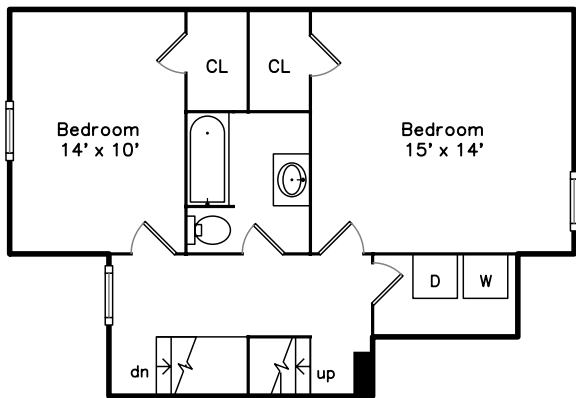

Top

Main

Upper

**61 Willow Street
Melrose, MA 02176**

PicturePlan(tm) by Vis-Home(C) 2016
Measurements may not be 100% accurate.
Floor plans are provided for convenience only.
Room sizes are not used to calculate area.

Top

Upper

Main

Outside

Outside

Outside

Back

Back

Back

Hall

Living Room

Living Room

Living Room

Dining Room

Dining Room

Kitchen

Master Bedroom

Master Bathroom