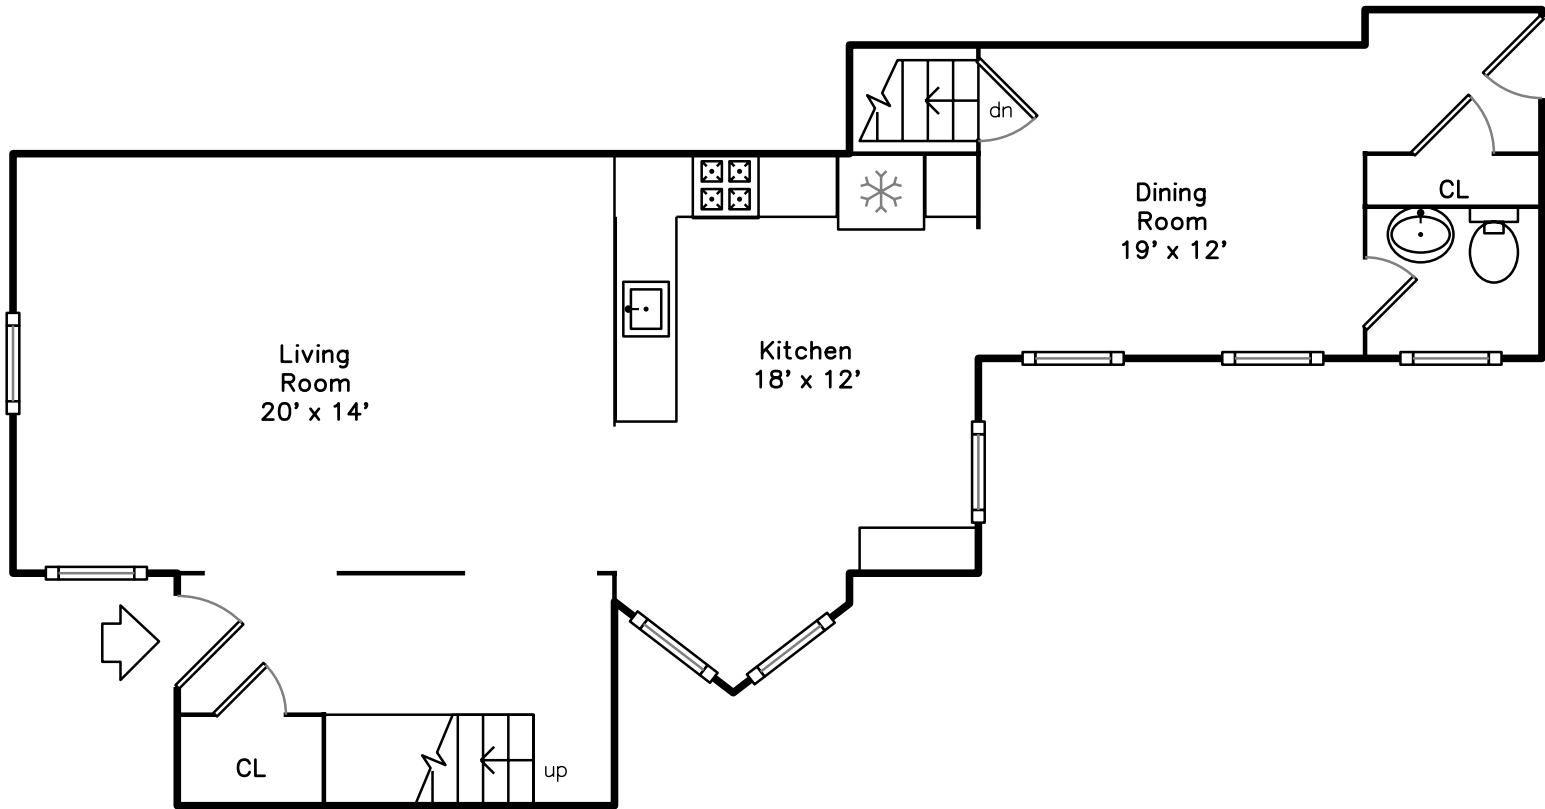

Top

Main

Upper

**61 Willow Street
Melrose, MA 02176**

PicturePlan(tm) by Vis-Home(C) 2016
Measurements may not be 100% accurate.
Floor plans are provided for convenience only.
Room sizes are not used to calculate area.

Top

Upper

Main

Outside

Outside

Outside

Back

Back

Back

Hall

Living Room

Living Room

Living Room

Dining Room

Dining Room

Kitchen

Kitchen

Kitchen

Powder

Bedroom

Bedroom

Laundry

Bathroom

Hall