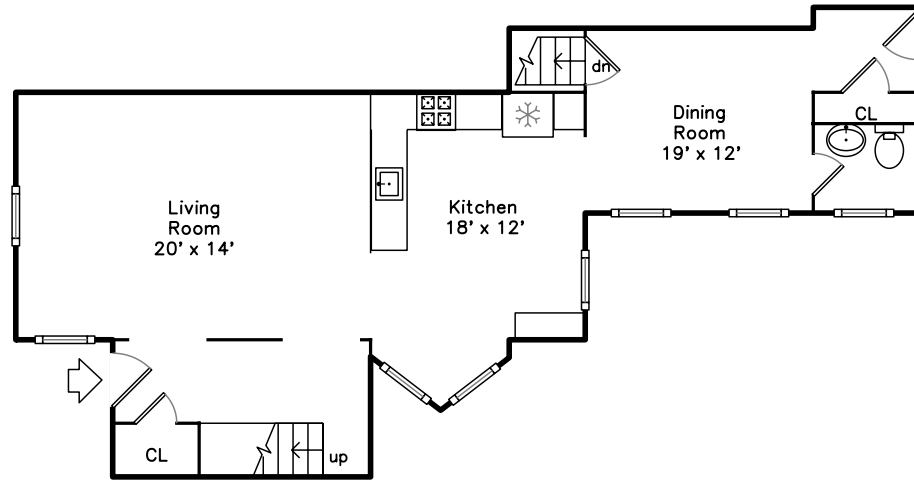

Top

Main

Upper

**61 Willow Street
Melrose, MA 02176**

PicturePlan(tm) by Vis-Home(C) 2016
Measurements may not be 100% accurate.
Floor plans are provided for convenience only.
Room sizes are not used to calculate area.

Top

Upper

Main

Outside

Outside

Outside

Back

Back

Back

Hall

Living Room

Living Room

Living Room

Dining Room

Dining Room

Kitchen