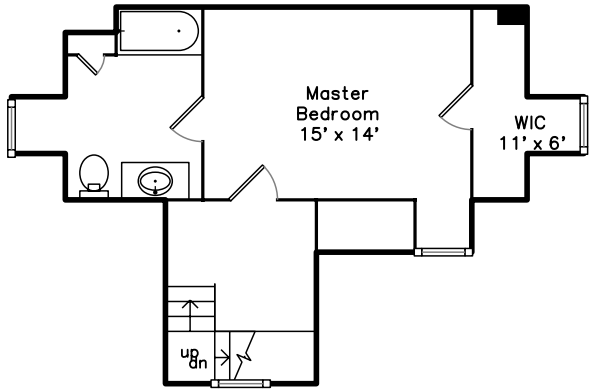

Top

Main

Upper

**61 Willow Street
Melrose, MA 02176**

PicturePlan(tm) by Vis-Home(C) 2016
Measurements may not be 100% accurate.
Floor plans are provided for convenience only.
Room sizes are not used to calculate area.

Top

Upper

Main

Outside

Outside

Outside

Back

Back

Back

Hall

Living Room

Living Room

Living Room

Dining Room

Dining Room

Kitchen

Master Bedroom

Master Bathroom