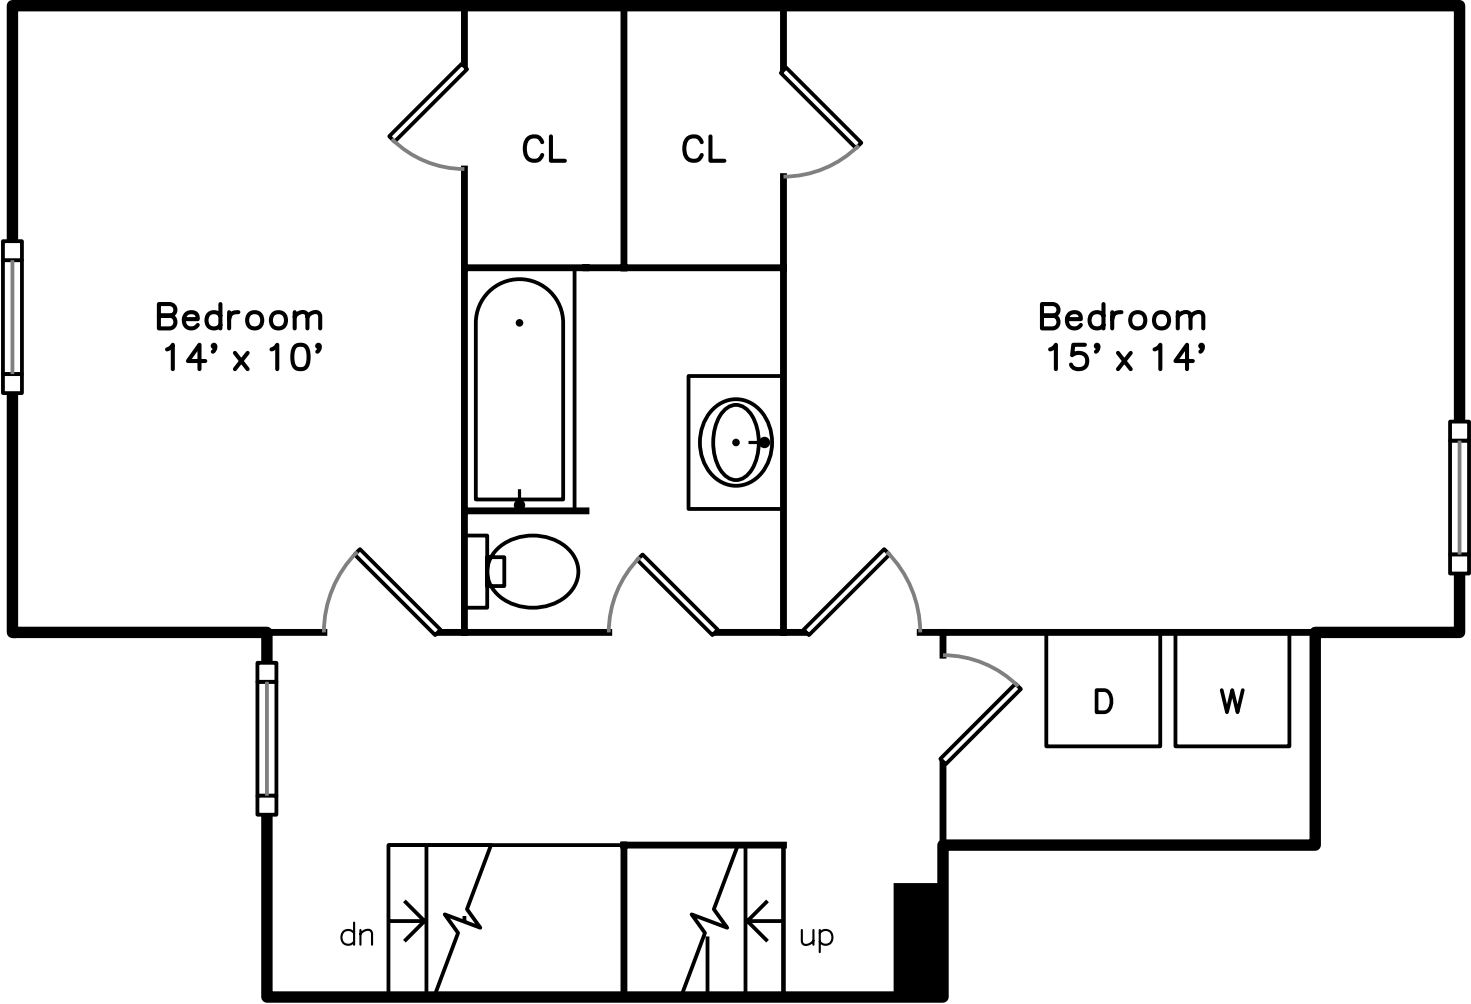

Top

Main

Upper

**61 Willow Street
Melrose, MA 02176**

PicturePlan(tm) by Vis-Home(C) 2016
Measurements may not be 100% accurate.
Floor plans are provided for convenience only.
Room sizes are not used to calculate area.

Top

Upper

Main

Outside

Outside

Outside

Back

Back

Back

Hall

Living Room

Living Room

Living Room

Dining Room

Dining Room

Kitchen

Master Bedroom

Master Bathroom