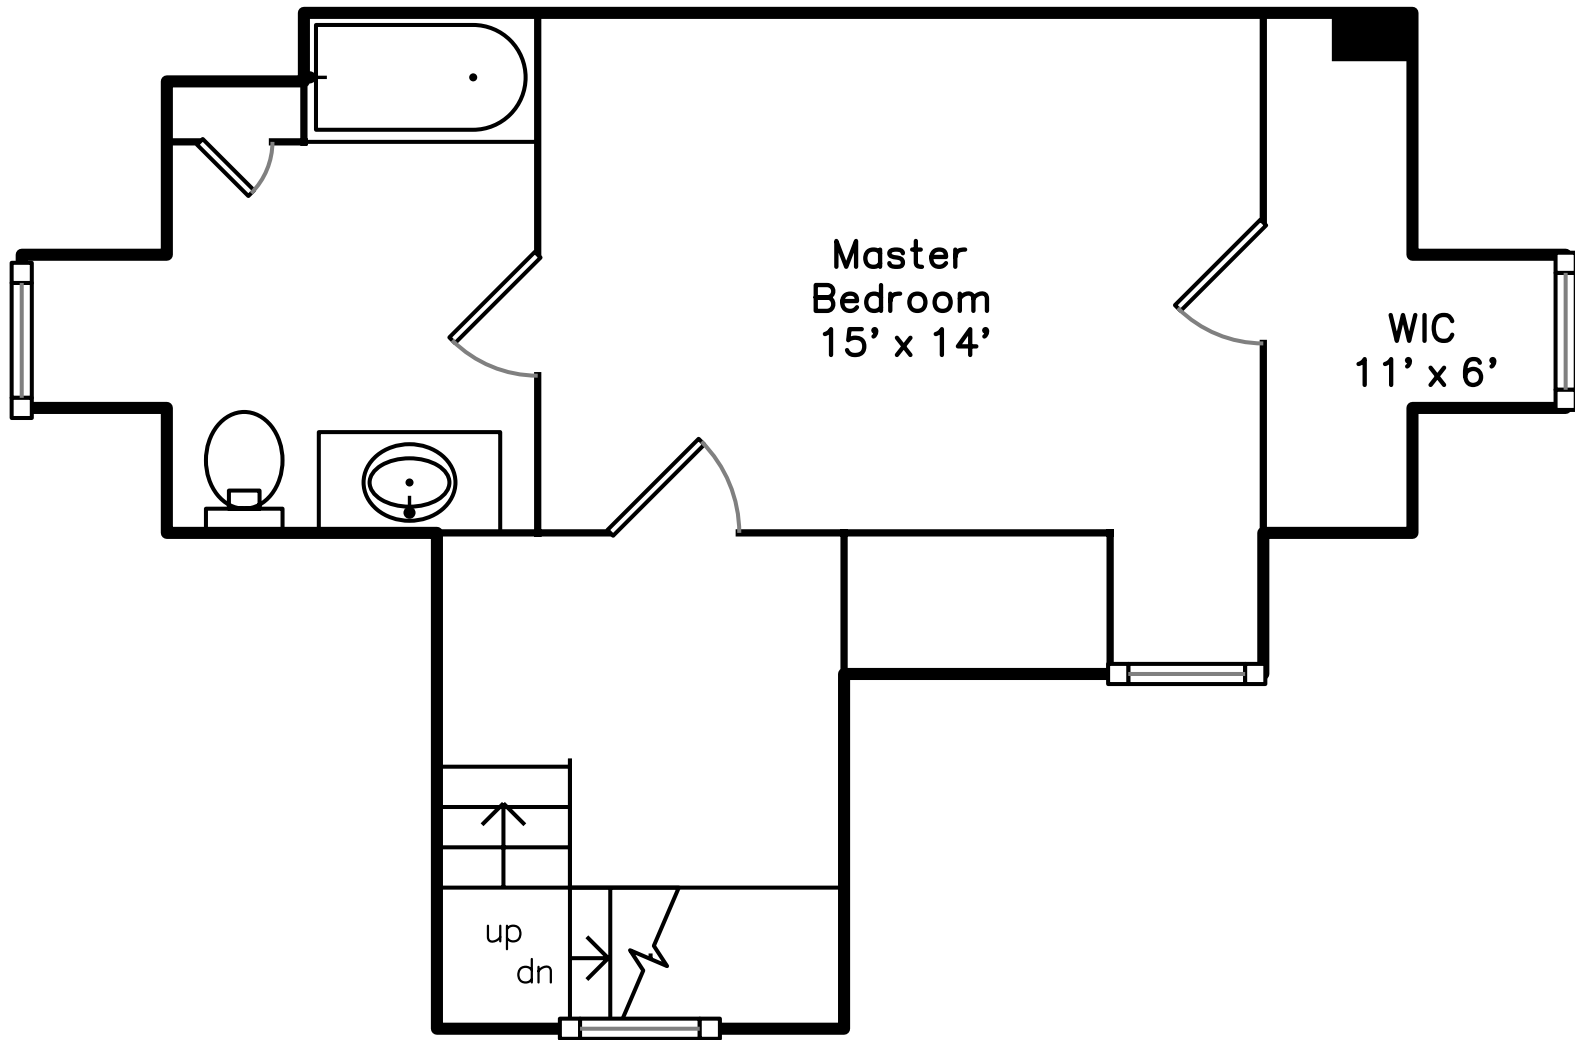

Top

Main

Upper

**61 Willow Street
Melrose, MA 02176**

PicturePlan(tm) by Vis-Home(C) 2016
Measurements may not be 100% accurate.
Floor plans are provided for convenience only.
Room sizes are not used to calculate area.

Top

Upper

Main

Outside

Outside

Outside

Back

Back

Back

Hall

Living Room

Living Room

Living Room

Dining Room

Dining Room

Kitchen

Master Bedroom

Master Bathroom