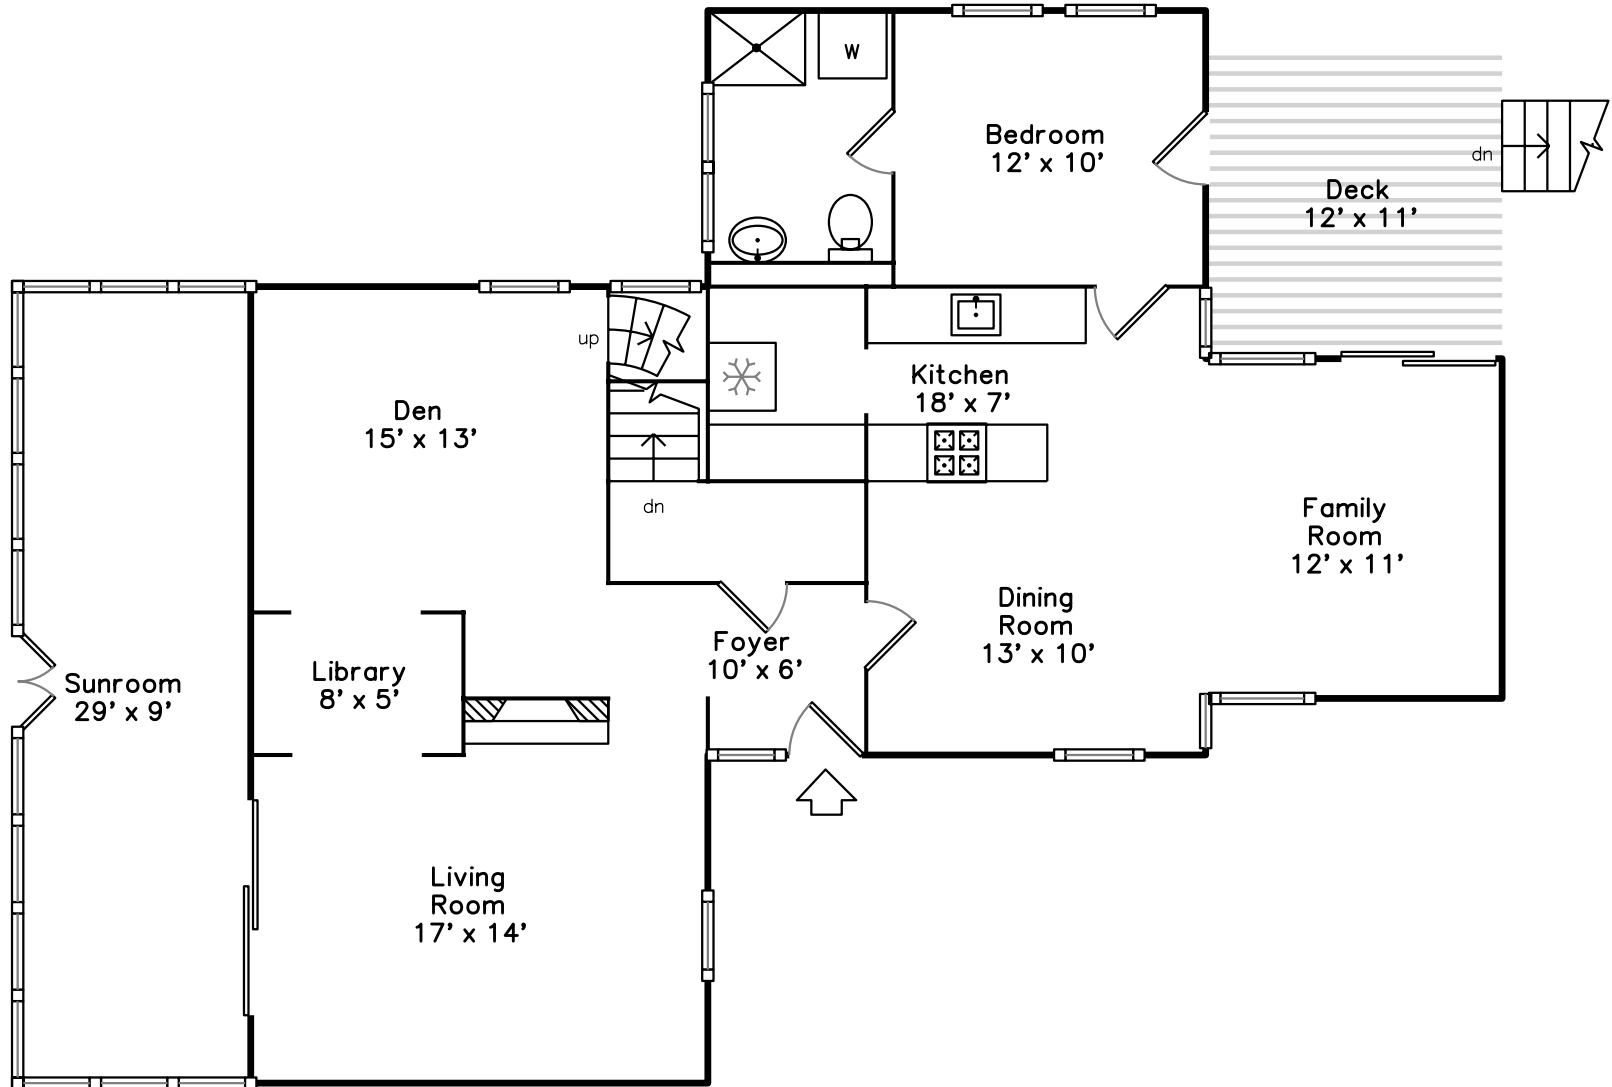

## Barn Upper

## Barn Main

296 Bedford Street  
Concord, MA 01742

PicturePlan(tm) by Vis-Home(C) 2016  
Measurements may not be 100% accurate.  
Floor plans are provided for convenience only.  
Room sizes are not used to calculate area.

# Upper

# Basement