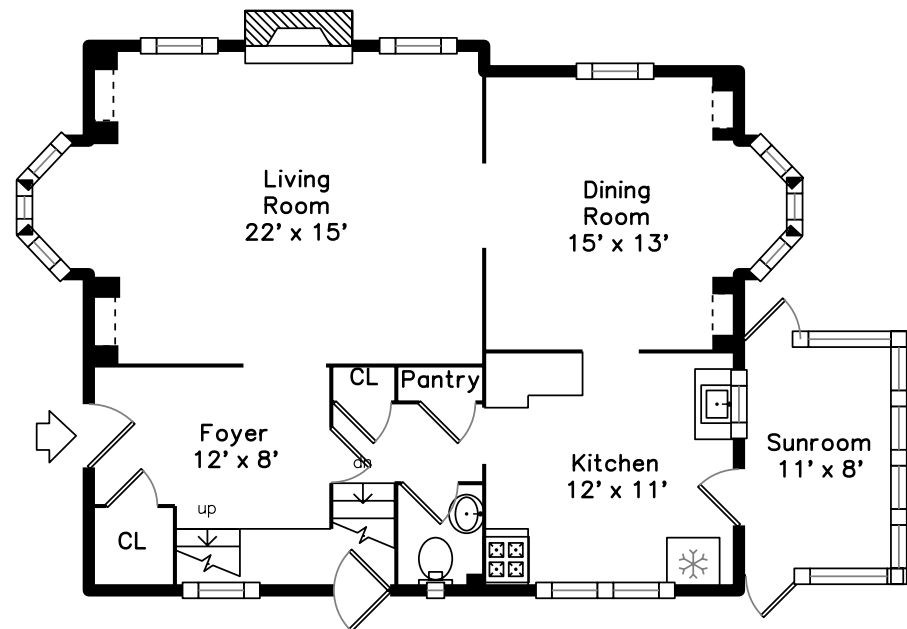

Upper

Main

Basement

129 Oxford Street
Cambridge, MA 02140

PicturePlan by  vis home
Measurements may not be 100% accurate.
Floor plans are provided for convenience only.
Room sizes are not used to calculate area.

Upper

Main

Basement

Outside

Outside

Outside

Outside

Outside

Outside

Outside

Foyer

Living Room

Living Room

Living Room

Living Room

Dining Room

Dining Room

Dining Room

Kitchen

Kitchen

Sunroom

Bathroom

Bedroom

Bedroom