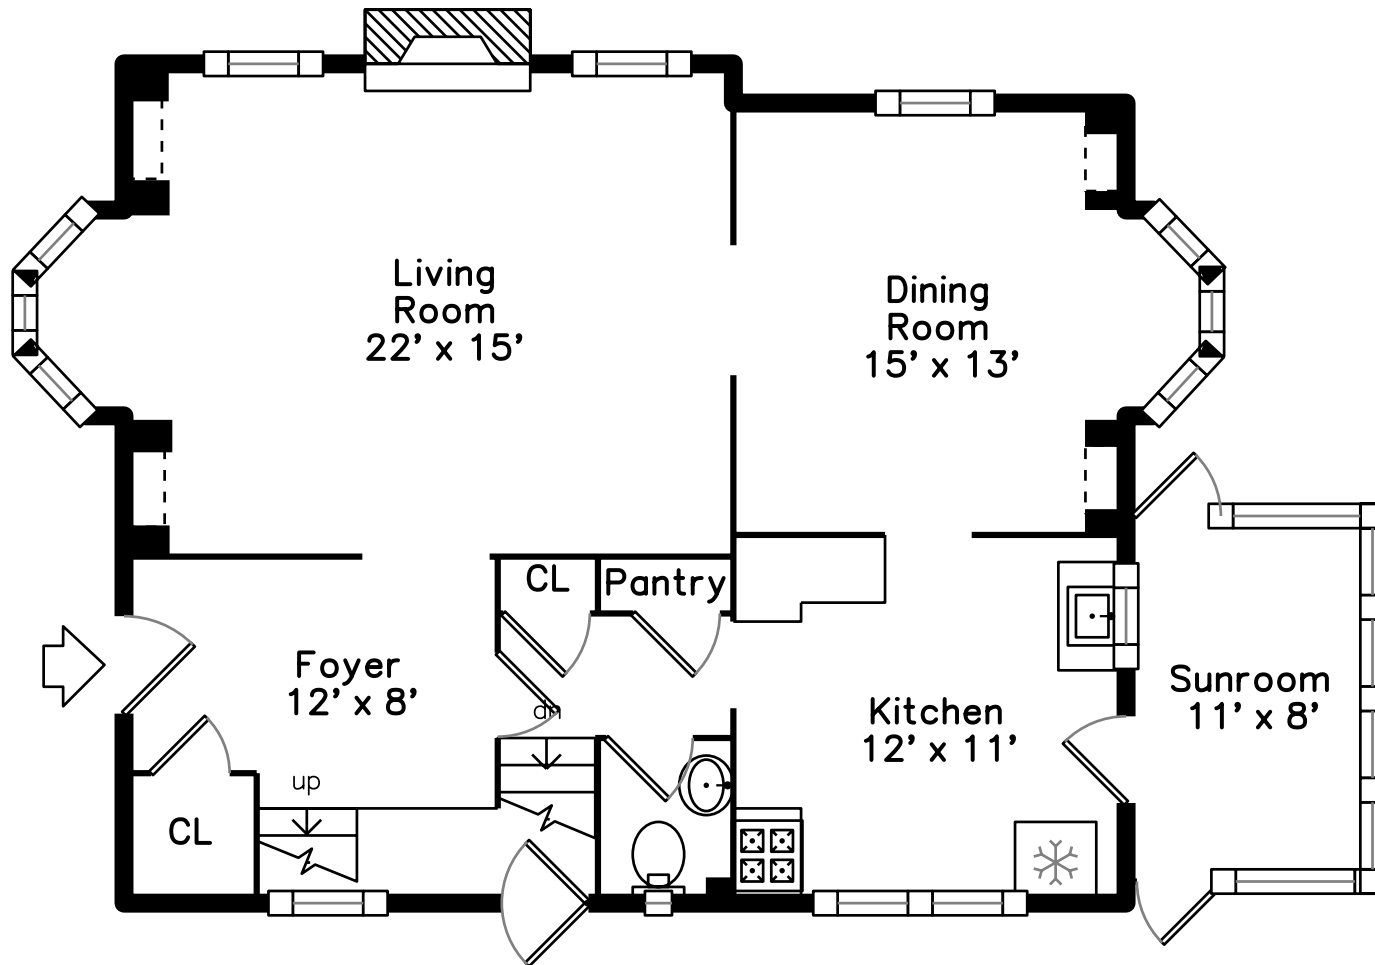

Upper

Main

Basement

129 Oxford Street
Cambridge, MA 02140

PicturePlan by  vis home
Measurements may not be 100% accurate.
Floor plans are provided for convenience only.
Room sizes are not used to calculate area.

Upper

Main

Basement

Outside

Outside

Outside

Outside

Outside

Outside

Outside

Foyer

Living Room

Living Room

Living Room

Living Room

Dining Room

Dining Room

Dining Room

Kitchen

Kitchen

Sunroom

Bathroom

Bedroom

Bedroom