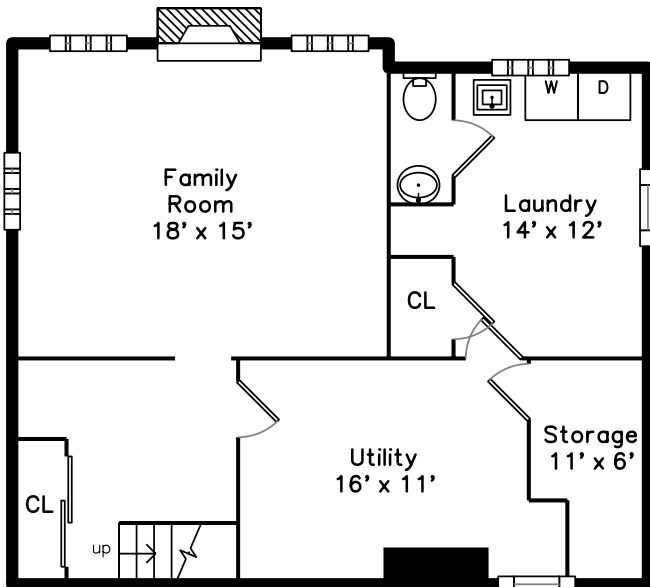

Upper

Main

Basement

129 Oxford Street
Cambridge, MA 02140

PicturePlan by  vis home
Measurements may not be 100% accurate.
Floor plans are provided for convenience only.
Room sizes are not used to calculate area.

Upper

Main

Basement

Outside

Outside

Outside

Outside

Outside

Outside

Outside

Foyer

Living Room

Living Room

Living Room

Living Room

Dining Room

Dining Room

Dining Room

Kitchen

Kitchen

Sunroom

Bathroom

Bedroom

Bedroom