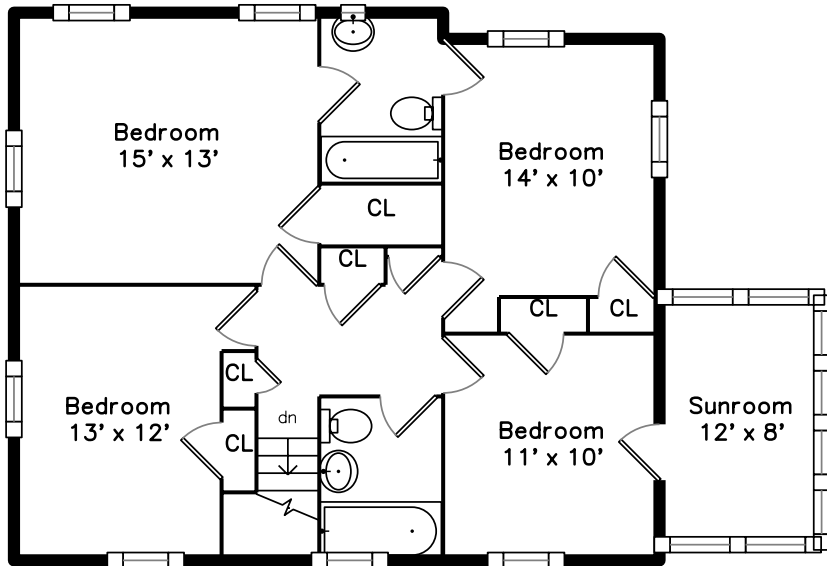

Upper

Main

Basement

129 Oxford Street
Cambridge, MA 02140

PicturePlan by  vis home
Measurements may not be 100% accurate.
Floor plans are provided for convenience only.
Room sizes are not used to calculate area.

Upper

Main

Basement

Outside

Outside

Outside

Outside

Outside

Dining Room

Dining Room

Kitchen

Kitchen

Sunroom

Bathroom

Bedroom

Bedroom

Bedroom

Bedroom

Bedroom

Bedroom

Sunroom

Bathroom

Bathroom

Family Room