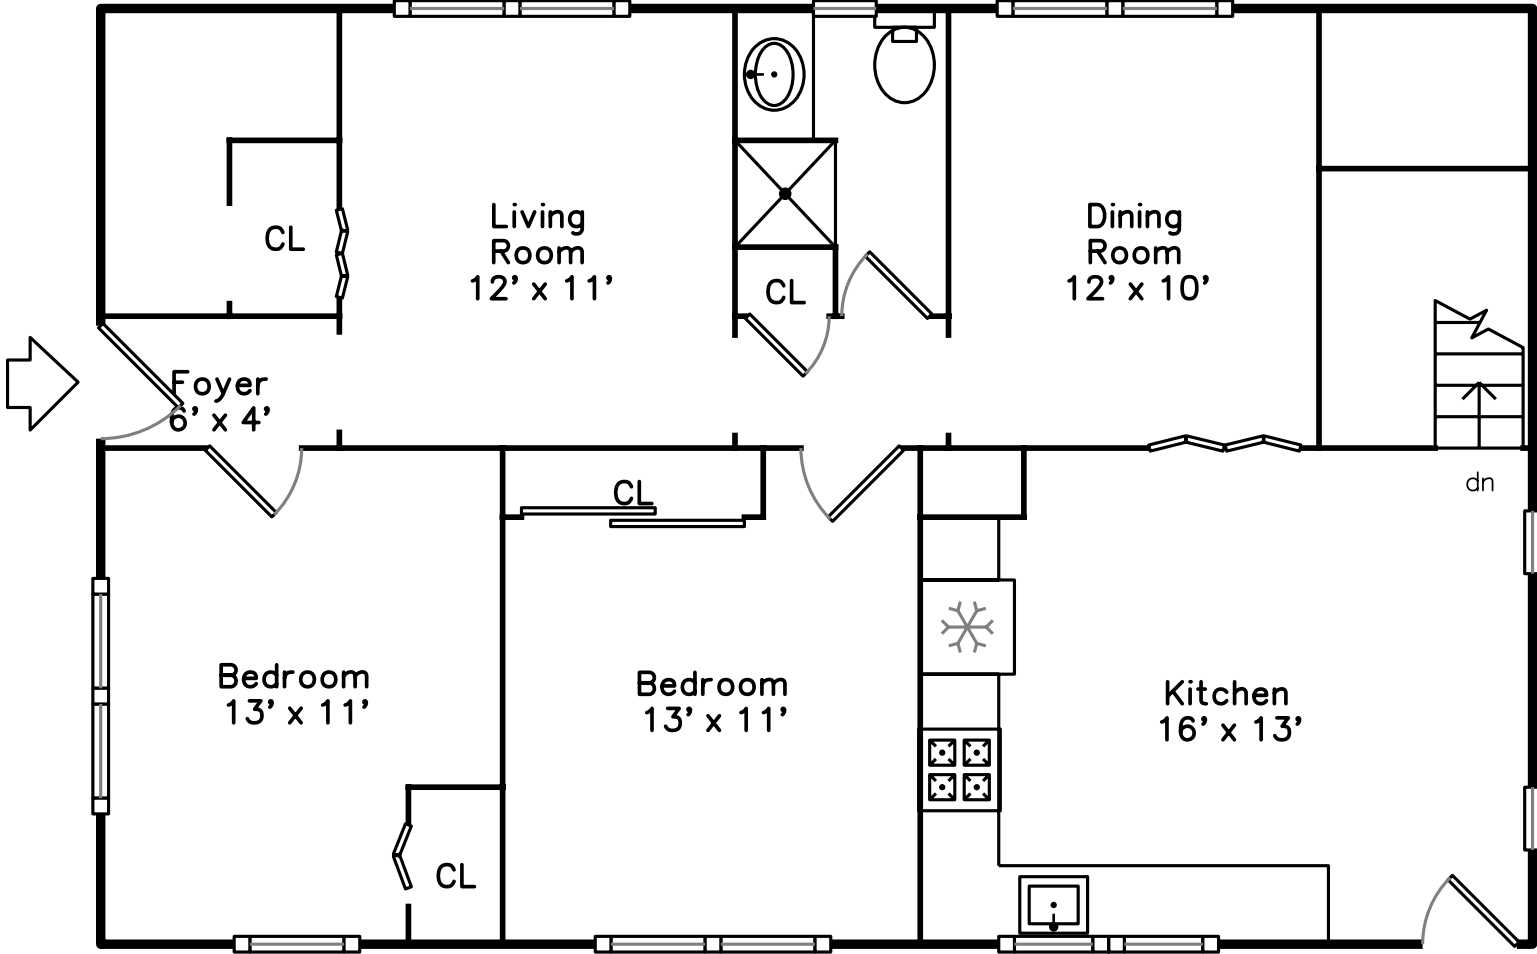

Main

**969 Main Street
Winchester, MA 01890**

PicturePlan(tm) by Vis-Home(C) 2016
Measurements may not be 100% accurate.
Floor plans are provided for convenience only.
Room sizes are not used to calculate area.

Basement

Main

Basement

Outside

Living Room

Living Room

Dining Room

Dining Room

Kitchen

Kitchen

Kitchen

Kitchen

Bedroom

Bedroom

Bathroom

Bedroom

Family Room