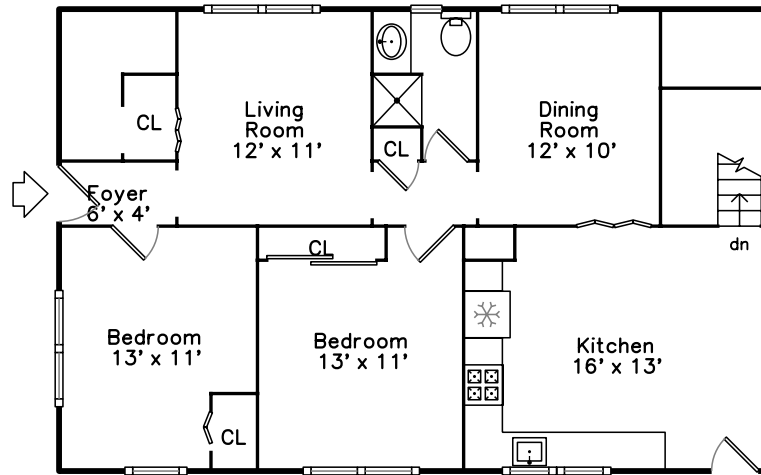

Main

**969 Main Street
Winchester, MA 01890**

PicturePlan(tm) by Vis-Home(C) 2016
Measurements may not be 100% accurate.
Floor plans are provided for convenience only.
Room sizes are not used to calculate area.

Basement

Main

Basement

Outside

Living Room

Living Room

Dining Room

Dining Room

Kitchen

Kitchen

Kitchen

Kitchen

Bedroom

Bedroom

Bathroom

Bedroom

Family Room