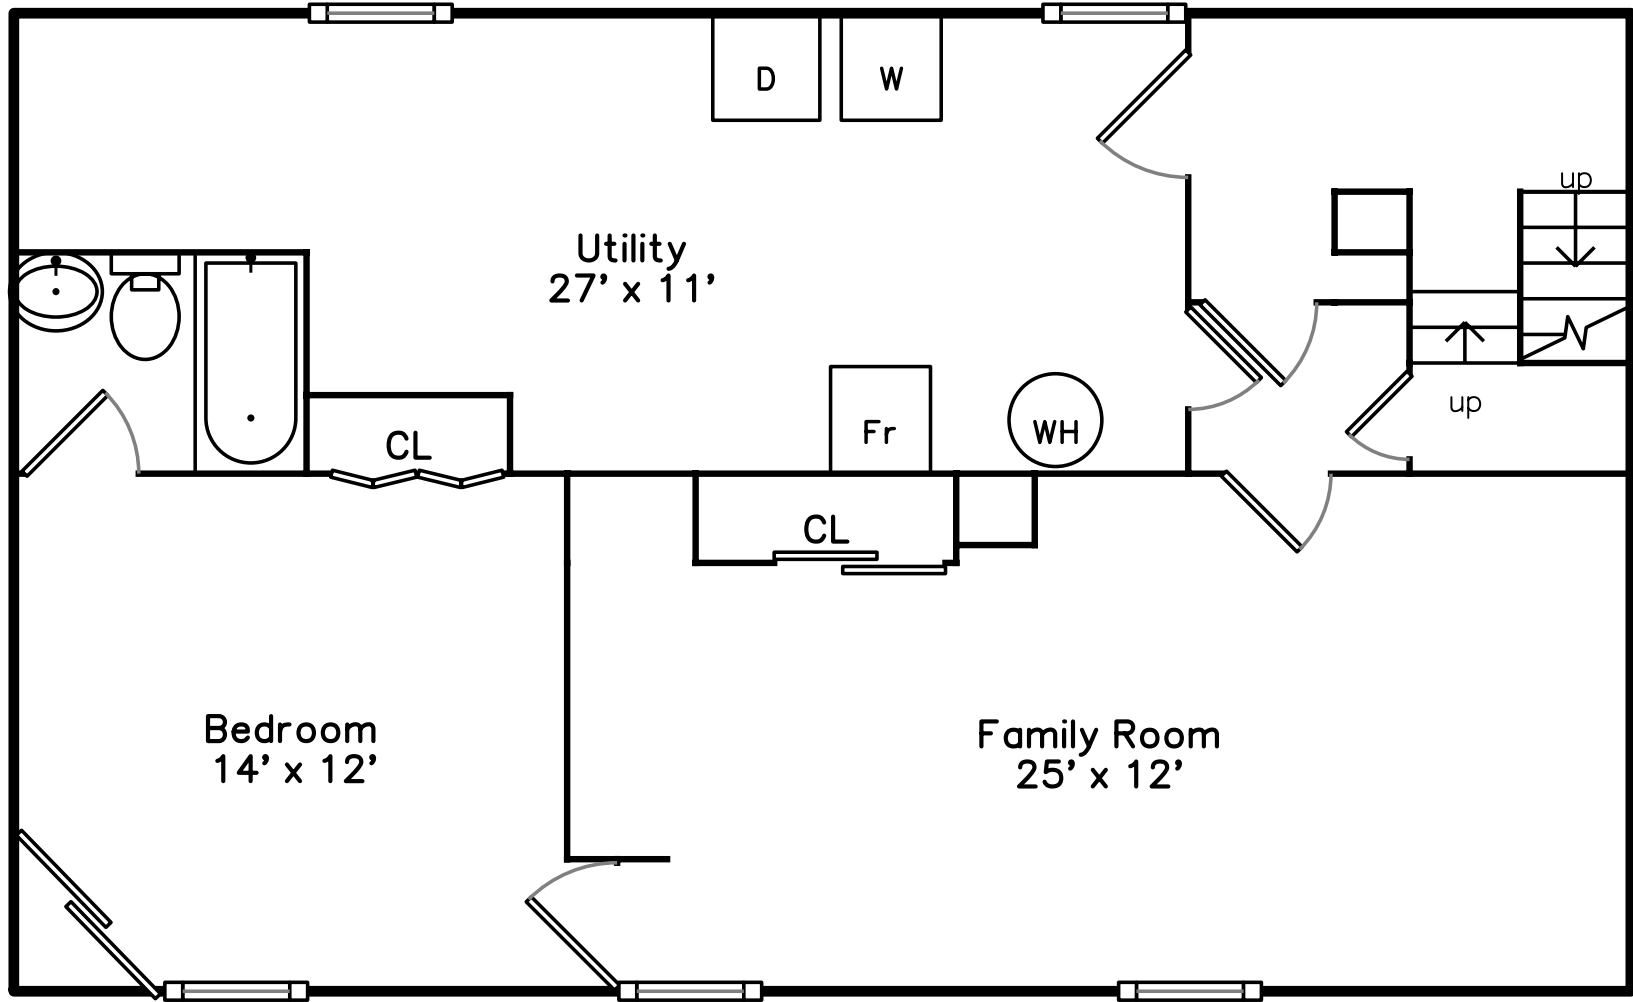

Main

**969 Main Street
Winchester, MA 01890**

PicturePlan(tm) by Vis-Home(C) 2016
Measurements may not be 100% accurate.
Floor plans are provided for convenience only.
Room sizes are not used to calculate area.

Basement

Main

Basement

Outside

Living Room

Living Room

Dining Room

Dining Room

Kitchen

Kitchen

Kitchen

Kitchen

Bedroom

Bedroom

Bathroom

Bedroom

Family Room