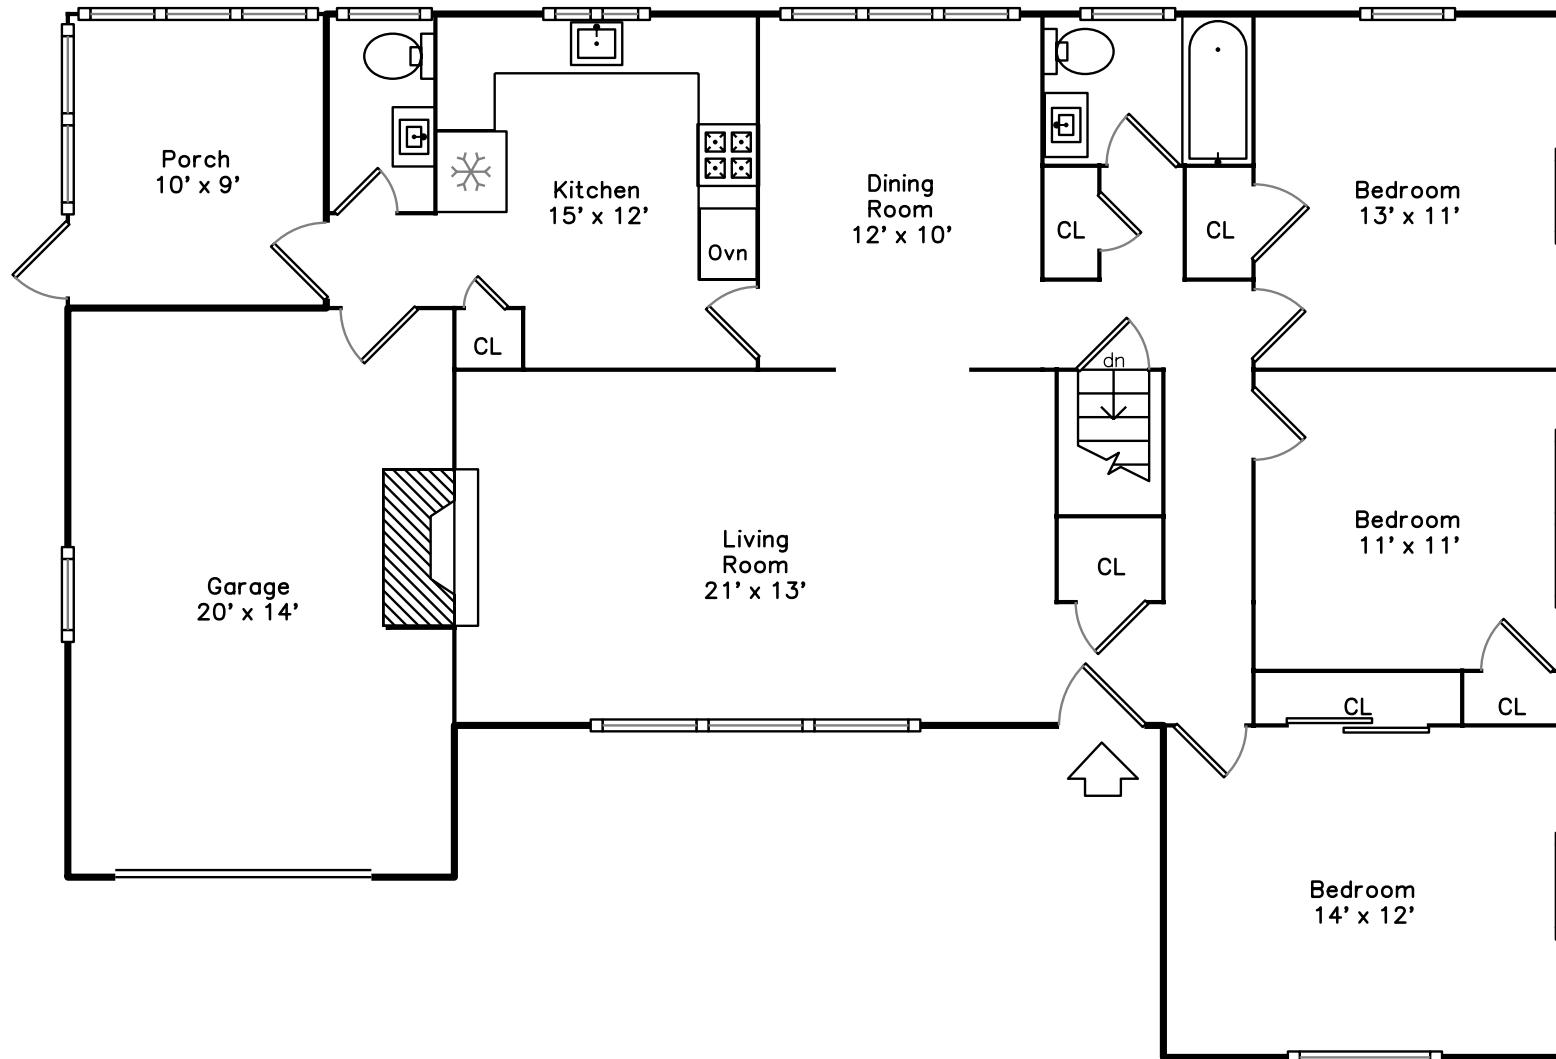

Main

**227 Central Avenue
Needham, MA 02494**

PicturePlan(tm) by Vis-Home(C) 2016
Measurements may not be 100% accurate.
Floor plans are provided for convenience only.
Room sizes are not used to calculate area.

Lower

Main

Lower

Outside

Outside

Back

Back

Back

Living Room

Living Room

Dining Room

Dining Room

Kitchen

Kitchen

Bedroom

Bedroom

Bedroom

Porch

Bathroom

Powder

Garage

Recreation Room

Recreation Room