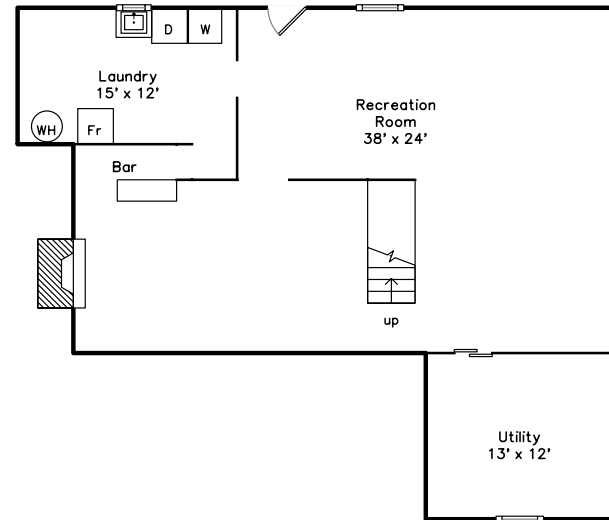

Main

**227 Central Avenue
Needham, MA 02494**

PicturePlan(tm) by Vis-Home(C) 2016
Measurements may not be 100% accurate.
Floor plans are provided for convenience only.
Room sizes are not used to calculate area.

Lower

Main

Lower

Outside

Outside

Back

Back

Back

Living Room

Living Room

Dining Room

Dining Room

Kitchen

Kitchen

Bedroom

Bedroom