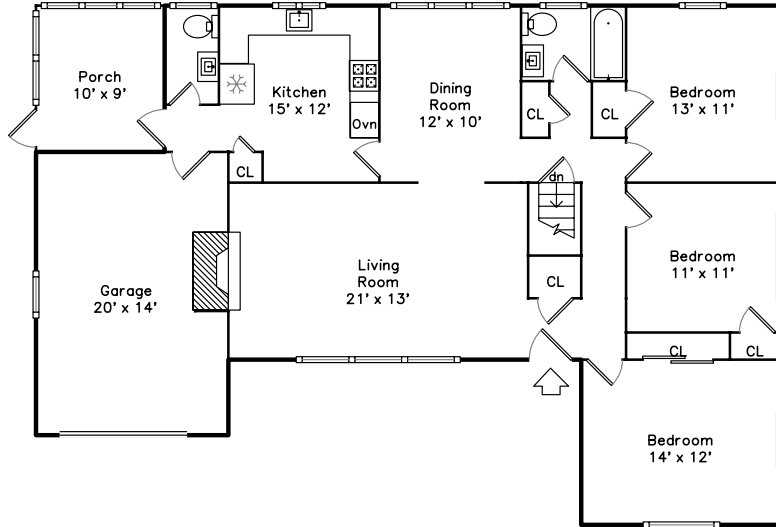

Main

**227 Central Avenue
Needham, MA 02494**

PicturePlan(tm) by Vis-Home(C) 2016
Measurements may not be 100% accurate.
Floor plans are provided for convenience only.
Room sizes are not used to calculate area.

Lower

Main

Lower

Outside

Outside

Back

Back

Back

Living Room

Living Room

Dining Room

Dining Room

Kitchen

Kitchen

Bedroom

Bedroom