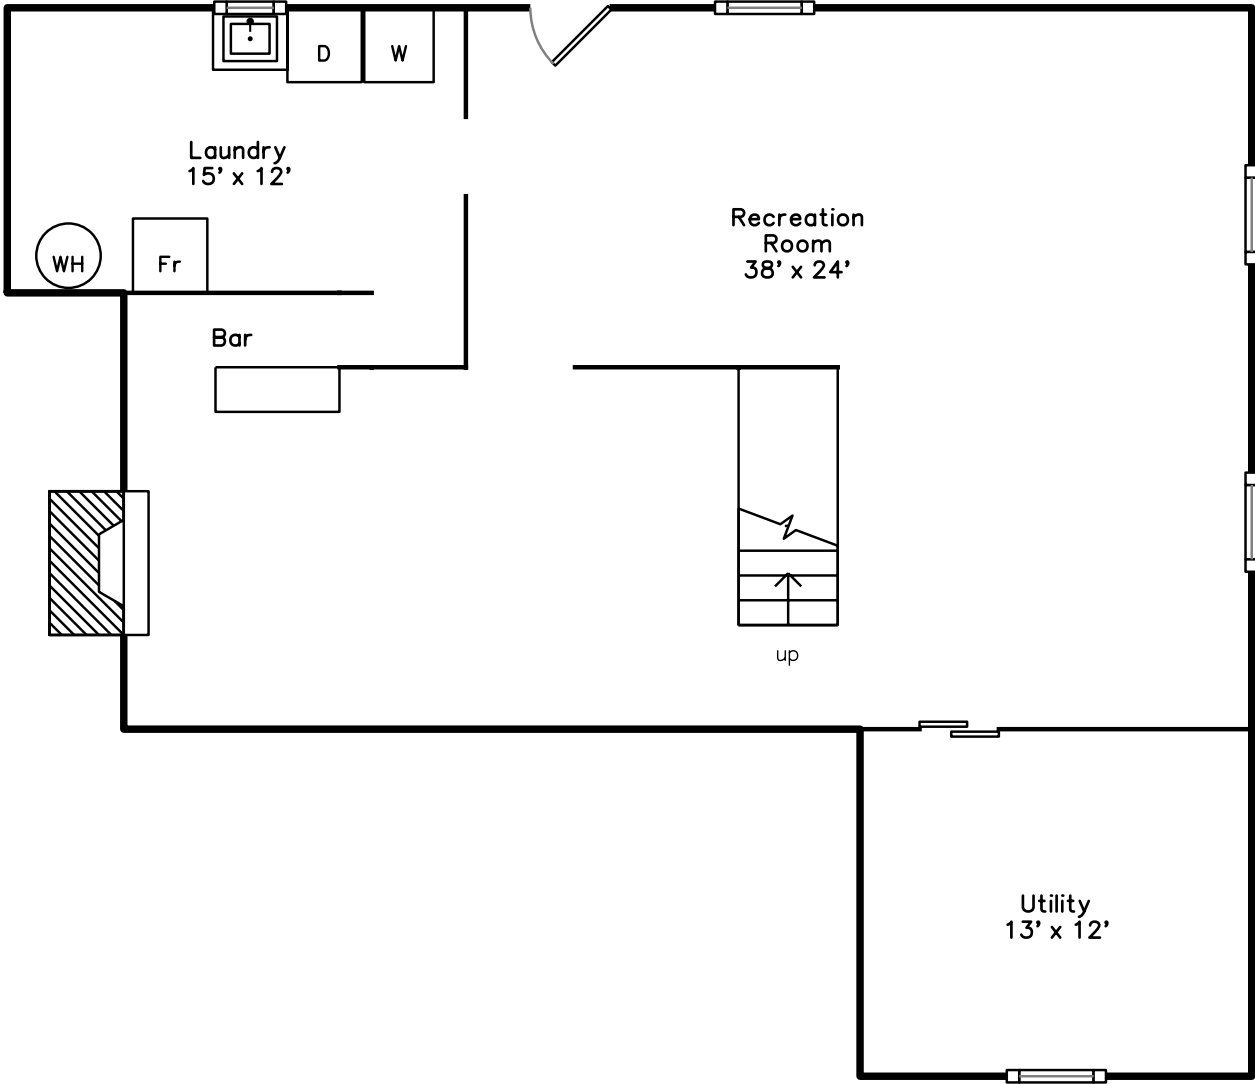

Main

**227 Central Avenue
Needham, MA 02494**

PicturePlan(tm) by Vis-Home(C) 2016
Measurements may not be 100% accurate.
Floor plans are provided for convenience only.
Room sizes are not used to calculate area.

Lower

Main

Lower

Outside

Outside

Back

Back

Back

Living Room

Living Room

Dining Room

Dining Room

Kitchen

Kitchen

Bedroom

Bedroom