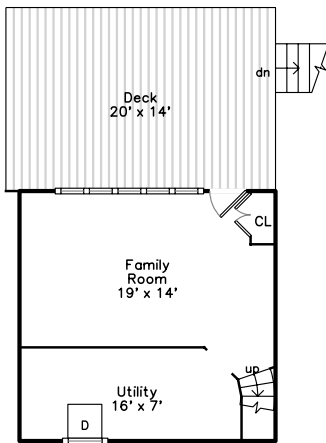

Upper

Main

Basement

61 Bennetts Road
Sturbridge, MA 01566

PicturePlan(tm) by Vis-Home(C) 2016
Measurements may not be 100% accurate.
Floor plans are provided for convenience only.
Room sizes are not used to calculate area.

Upper

Main

Basement

Outside

Outside

Outside

Outside

Outside

Deck

Kitchen

Kitchen

Kitchen

Bathroom

Dining Room

Dining Room

Living Room

Living Room

Family Room

Family Room

Sitting

Sitting

Bedroom

Bedroom

Bedroom