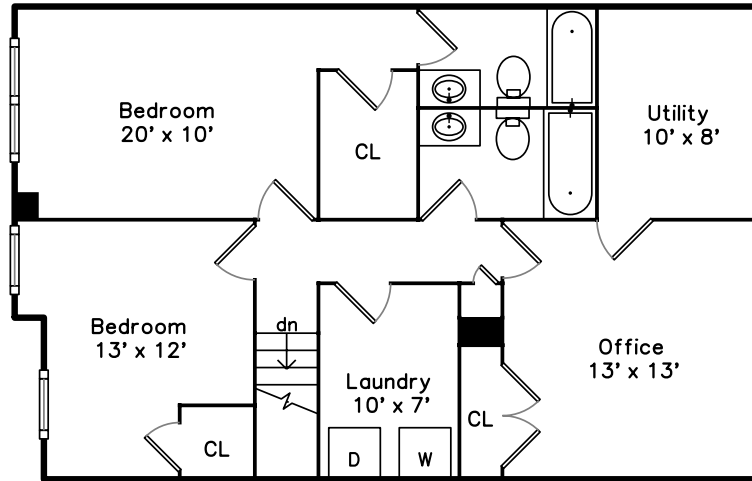

# Upper

# Main

**215 Harvard Street #10  
Medford, MA 02155**

PicturePlan(tm) by Vis-Home(C) 2016  
Measurements may not be 100% accurate.  
Floor plans are provided for convenience only.  
Room sizes are not used to calculate area.

# Main

**Building:**

**Living Room**

**Kitchen**

**Kitchen**

**Dining Room**

**Dining Room**

**Living Room**