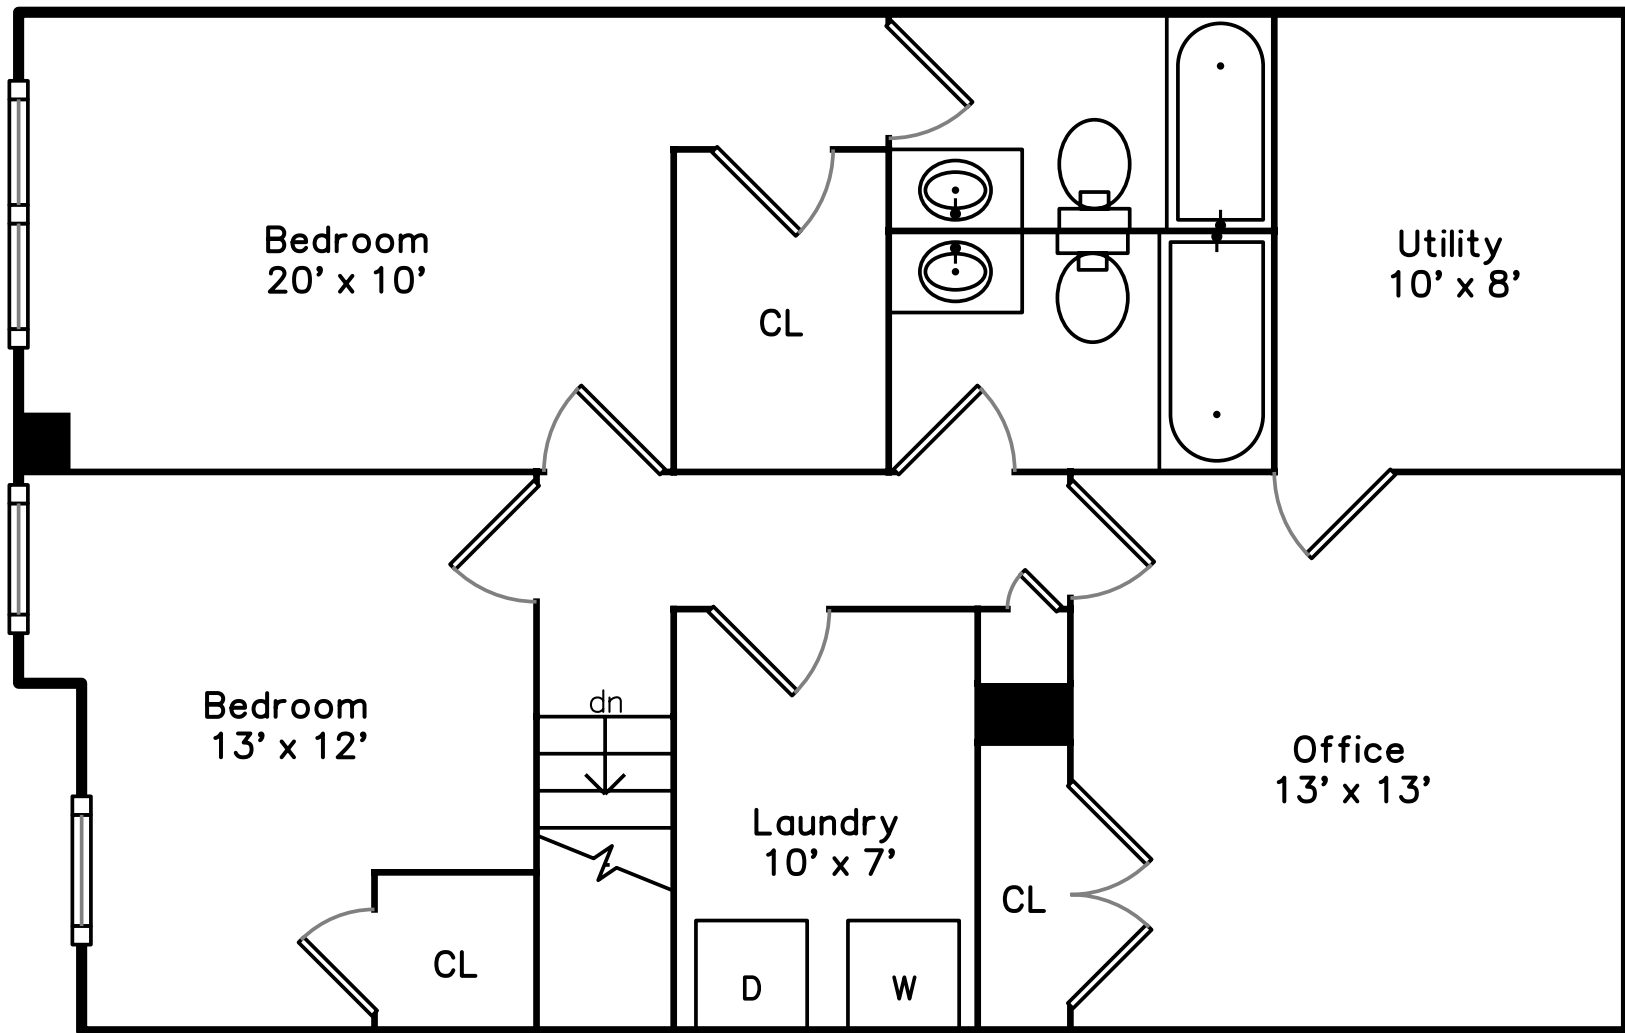

# Upper

# Main

**215 Harvard Street #10  
Medford, MA 02155**

PicturePlan(tm) by Vis-Home(C) 2016  
Measurements may not be 100% accurate.  
Floor plans are provided for convenience only.  
Room sizes are not used to calculate area.

# Main

**Building:**

**Living Room**

**Kitchen**

**Kitchen**

**Dining Room**

**Dining Room**

**Living Room**