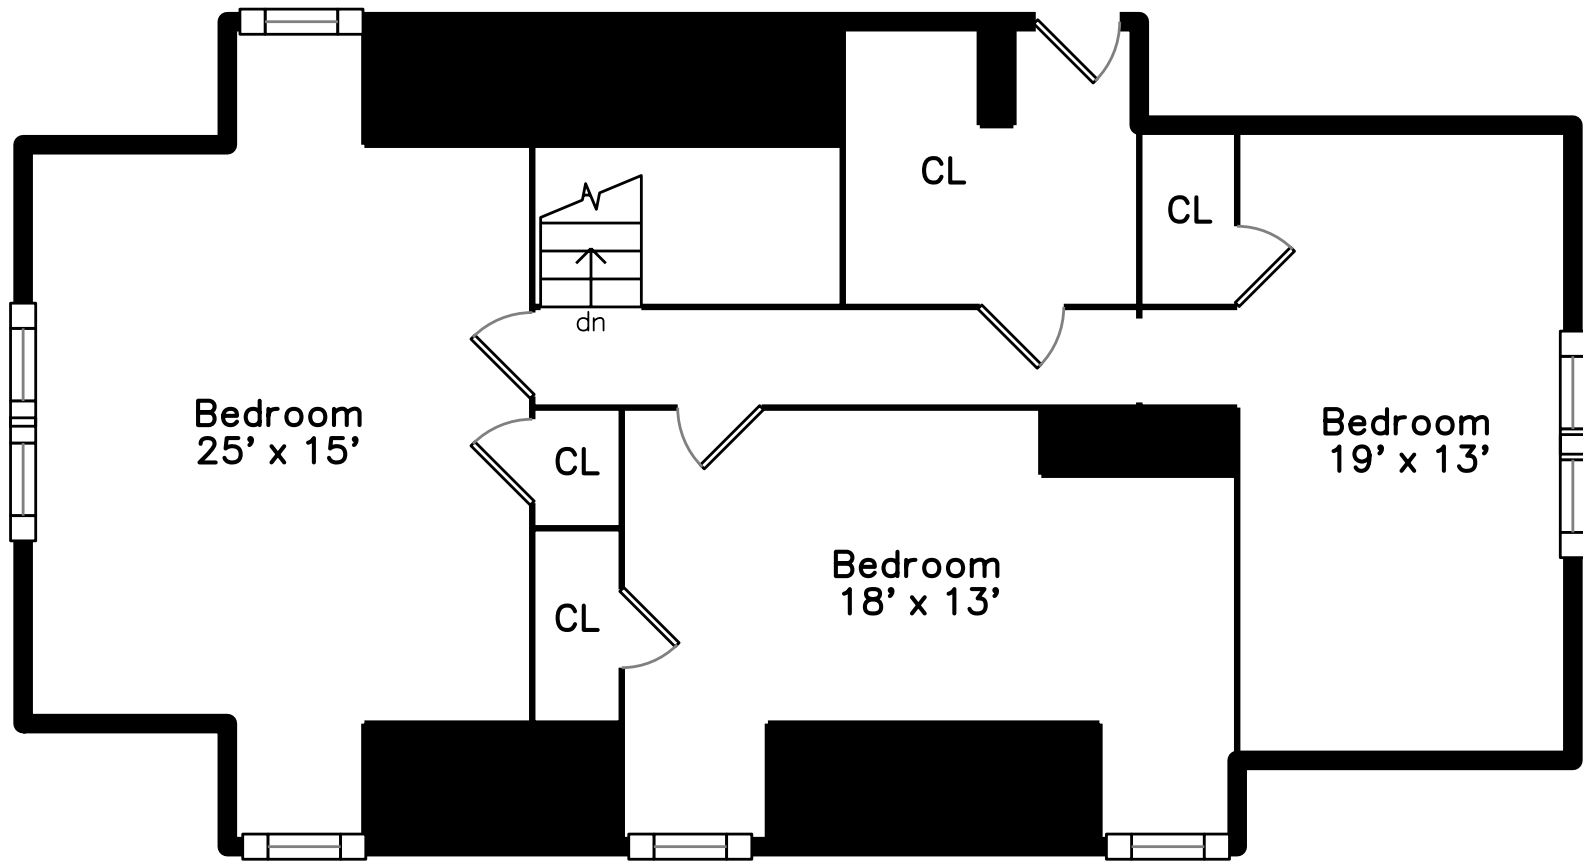

Third Floor

Second Floor

First Floor

1445 River Street
Hyde Park, MA 02136

PicturePlan by  vis-home

Measurements may not be 100% accurate.

Floor plans are provided for convenience only.

Room sizes are not used to calculate area.

Third Floor

Second Floor

First Floor

Outside

Outside

Outside

Outside

Foyer

Hall

Hall

Living Room

Living Room

Living Room

Dining Room

Dining Room

Sitting

Kitchen

Kitchen

Office

Sitting

Sitting

Office Bedroom

Office

Bathroom