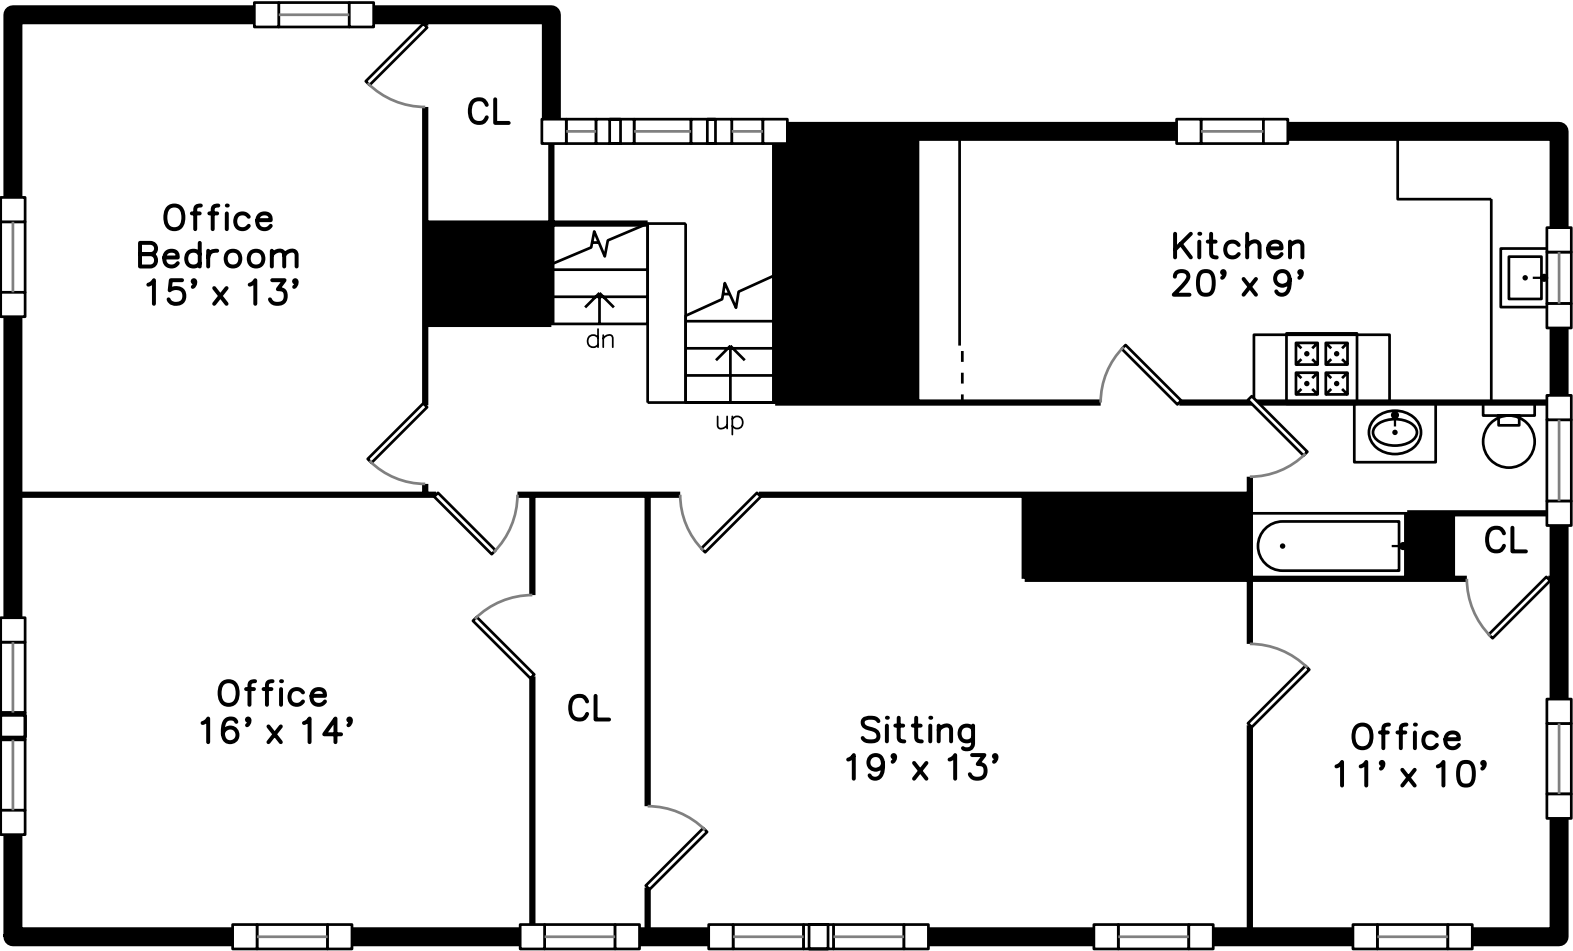

Third Floor

Second Floor

First Floor

1445 River Street
Hyde Park, MA 02136

PicturePlan by  vis-home

Measurements may not be 100% accurate.

Floor plans are provided for convenience only.

Room sizes are not used to calculate area.

Third Floor

Second Floor

First Floor

Outside

Outside

Outside

Outside

Foyer

Hall

Hall

Living Room

Living Room

Living Room

Dining Room

Dining Room

Sitting

Kitchen

Kitchen

Office

Sitting

Sitting

Office Bedroom

Office

Bathroom