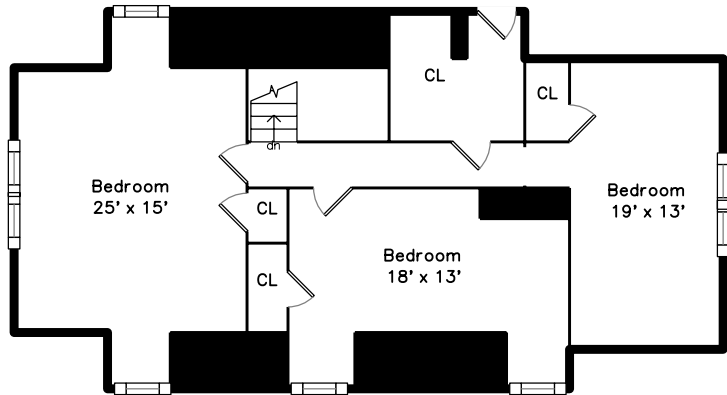

Third Floor

Second Floor

First Floor

1445 River Street
Hyde Park, MA 02136

PicturePlan by  vis-home

Measurements may not be 100% accurate.

Floor plans are provided for convenience only.

Room sizes are not used to calculate area.

Third Floor

Second Floor

First Floor

Outside

Outside

Outside

Outside

Foyer

Hall

Hall

Living Room

Living Room

Living Room

Dining Room

Dining Room

Sitting

Kitchen

Kitchen

Office

Sitting

Sitting

Office Bedroom

Office

Bathroom