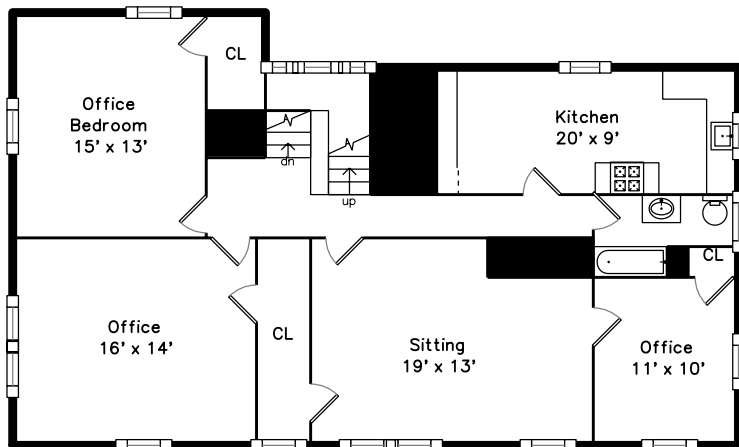

Third Floor

Second Floor

First Floor

1445 River Street
Hyde Park, MA 02136

PicturePlan by  vis-home

Measurements may not be 100% accurate.

Floor plans are provided for convenience only.

Room sizes are not used to calculate area.

Third Floor

Second Floor

First Floor

Outside

Outside

Outside

Outside

Foyer

Hall

Hall

Living Room

Living Room

Living Room

Dining Room

Dining Room

Sitting

Kitchen

Kitchen

Office

Sitting

Sitting

Office Bedroom

Office

Bathroom