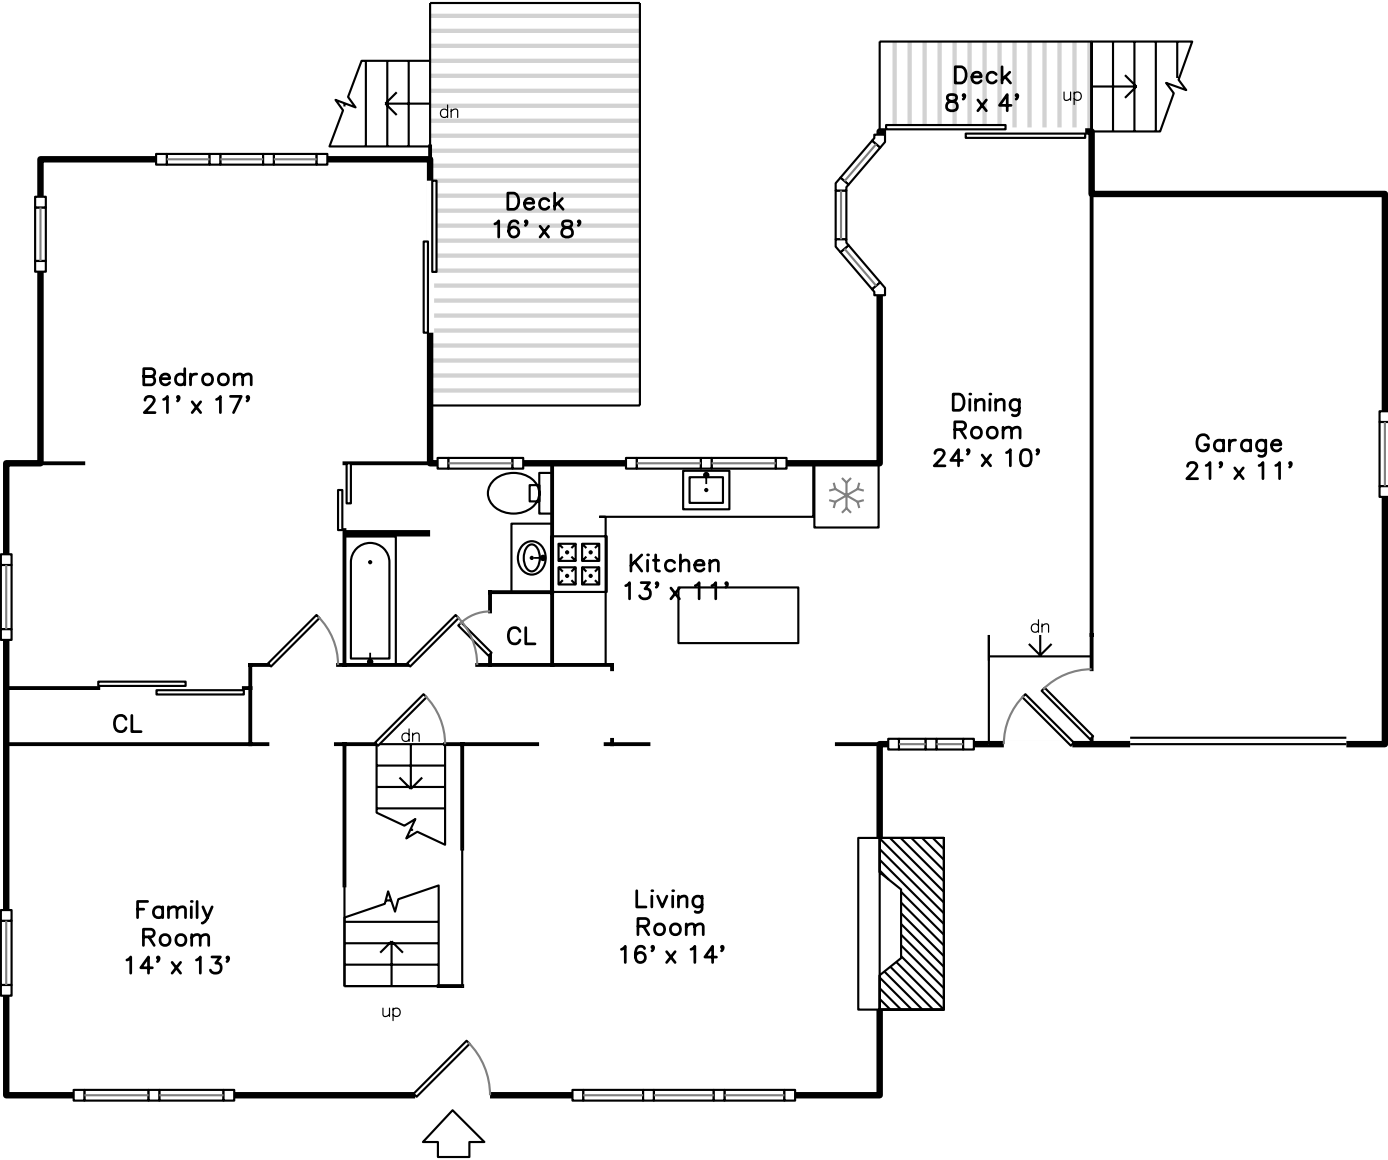

# Main

**25 Rock Street  
Woburn, MA 01801**

PicturePlan(tm) by Vis-Home(C) 2016  
Measurements may not be 100% accurate.  
Floor plans are provided for convenience only.  
Room sizes are not used to calculate area.

# Upper

# Main

Outside

Outside

Outside

Outside

Outside

Outside

Living Room

Living Room

Living Room

Dining Room

Dining Room

Dining Room

Dining Room

Kitchen

Kitchen