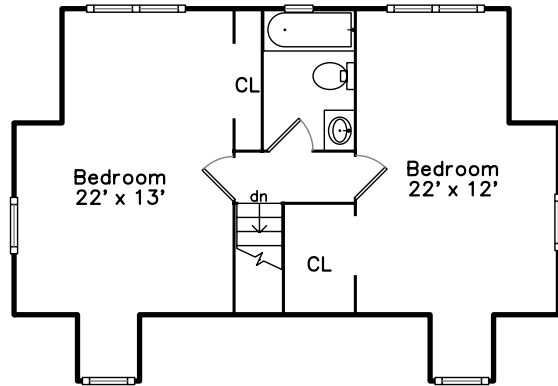

# Upper

# Main

**25 Rock Street  
Woburn, MA 01801**

PicturePlan(tm) by Vis-Home(C) 2016  
Measurements may not be 100% accurate.  
Floor plans are provided for convenience only.  
Room sizes are not used to calculate area.

Bedroom

Bathroom