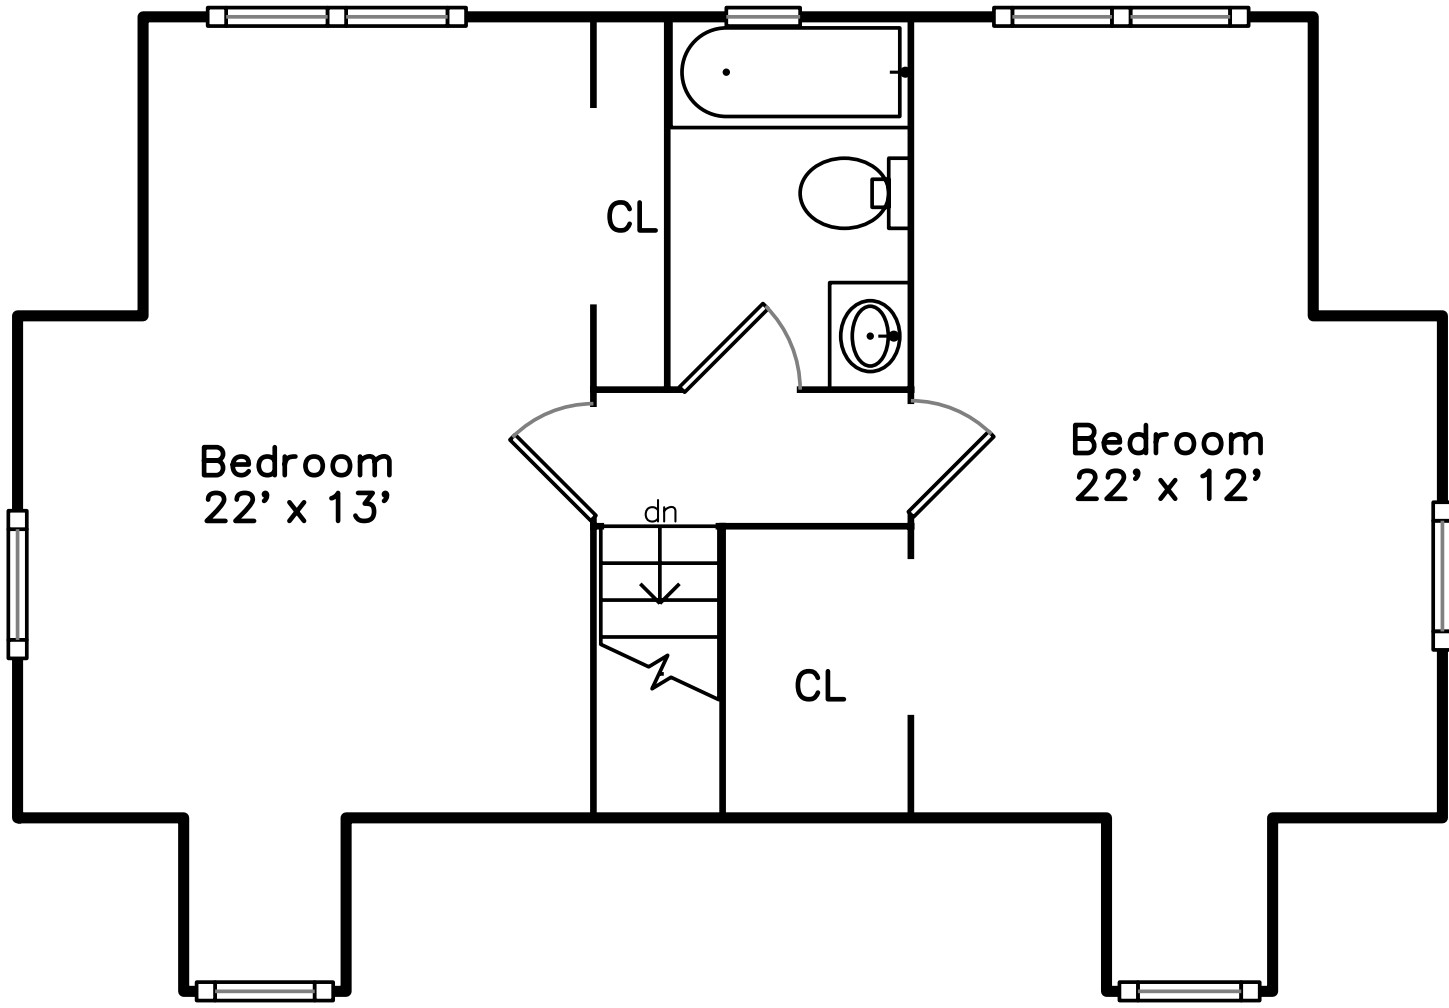

# Upper

# Main

**25 Rock Street  
Woburn, MA 01801**

PicturePlan(tm) by Vis-Home(C) 2016  
Measurements may not be 100% accurate.  
Floor plans are provided for convenience only.  
Room sizes are not used to calculate area.

Living Room

Living Room

Dining Room

Dining Room

Dining Room

Dining Room

Kitchen

Kitchen