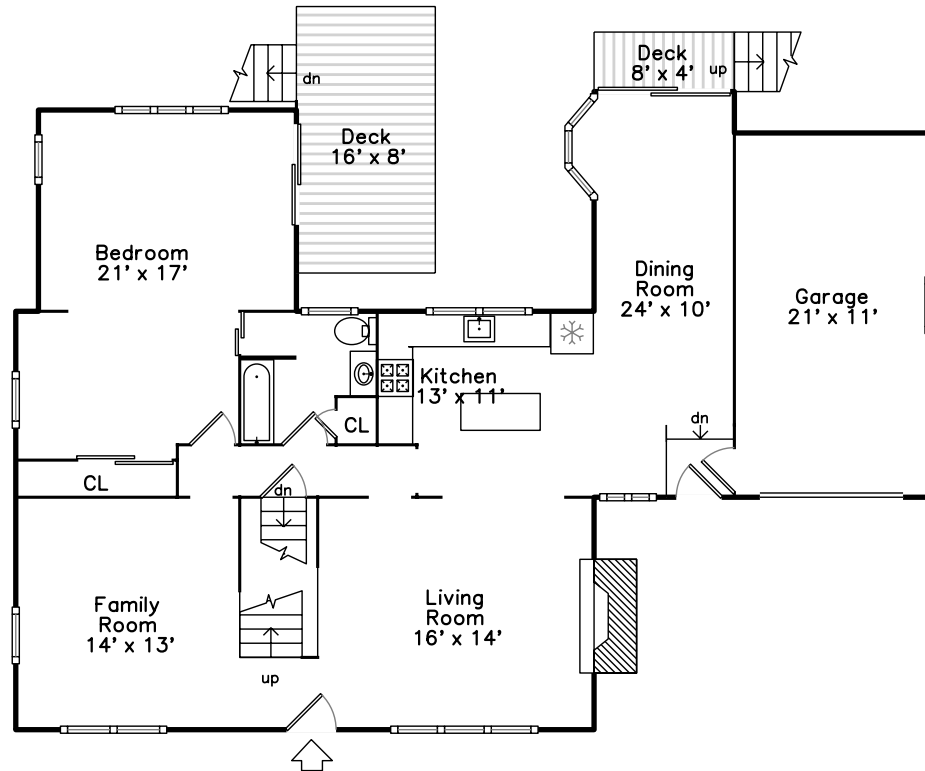

# Upper

# Main

**25 Rock Street  
Woburn, MA 01801**

PicturePlan(tm) by Vis-Home(C) 2016  
Measurements may not be 100% accurate.  
Floor plans are provided for convenience only.  
Room sizes are not used to calculate area.

Living Room

Living Room

Dining Room

Dining Room

Dining Room

Dining Room

Kitchen

Kitchen