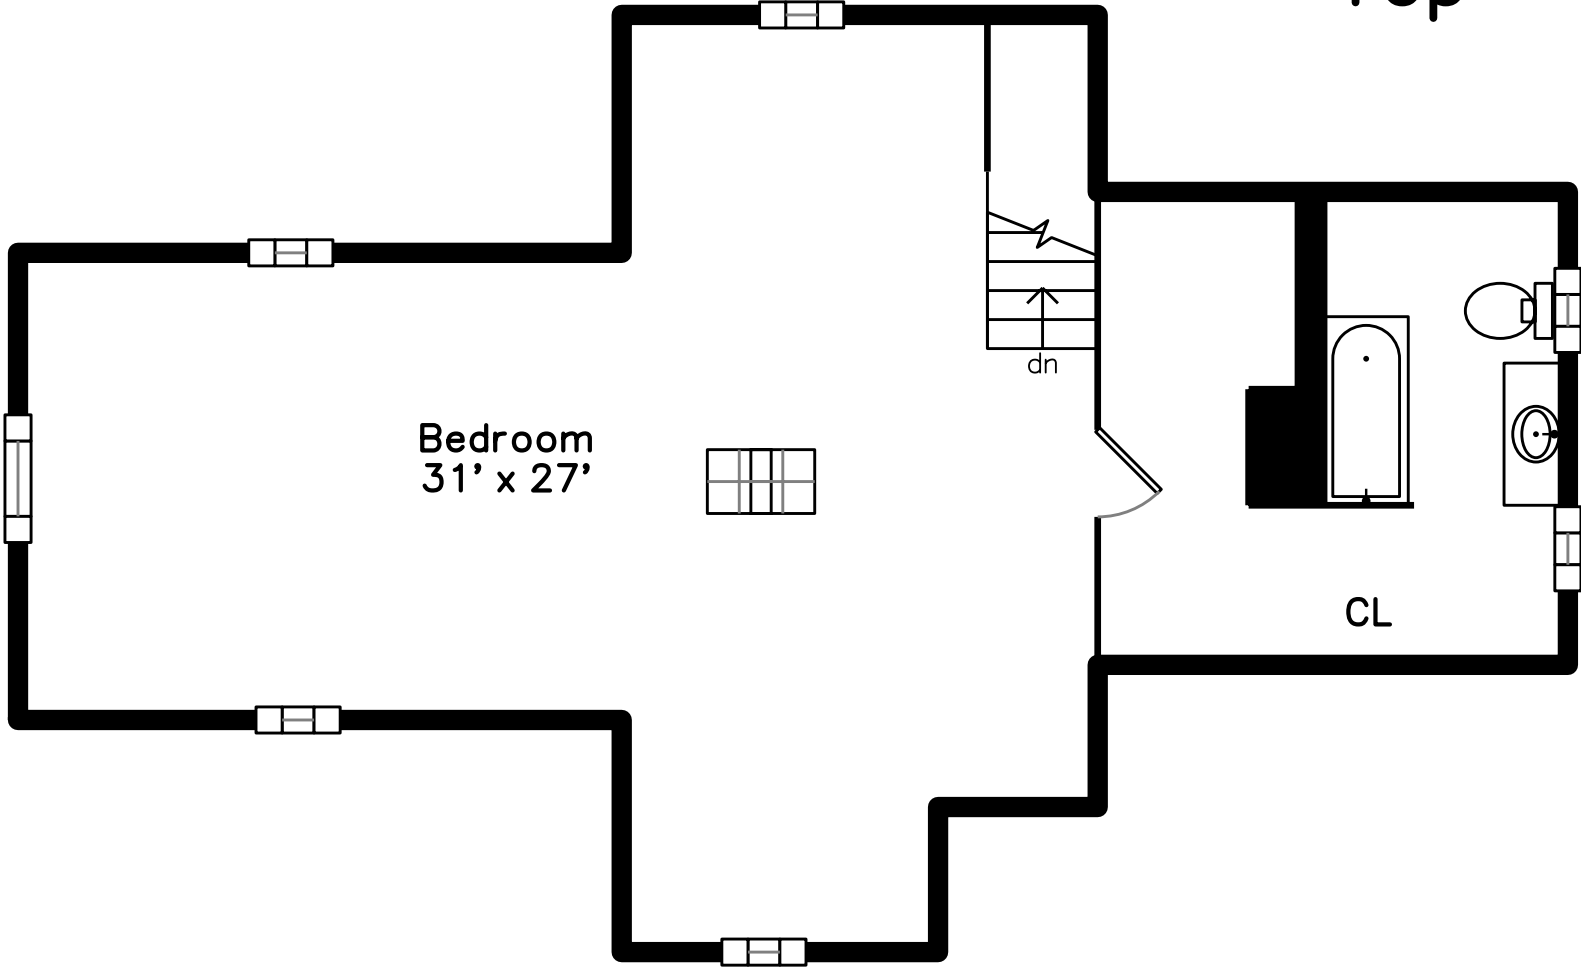

1396 River Street
Hyde Park, MA 02136

PicturePlan by vis-home

Measurements may not be 100% accurate.
Floor plans are provided for convenience only.
Room sizes are not used to calculate area.

Top

Upper

Main

Foyer

Foyer

Foyer

Foyer

Living Room

Living Room

Living Room

Dining Room

Dining Room

Family Room

Family Room

Family Room

Kitchen

Kitchen

Kitchen

Kitchen

Bedroom

Bedroom

Bathroom

Bathroom

Landing

Landing

Bonus Room

Bathroom