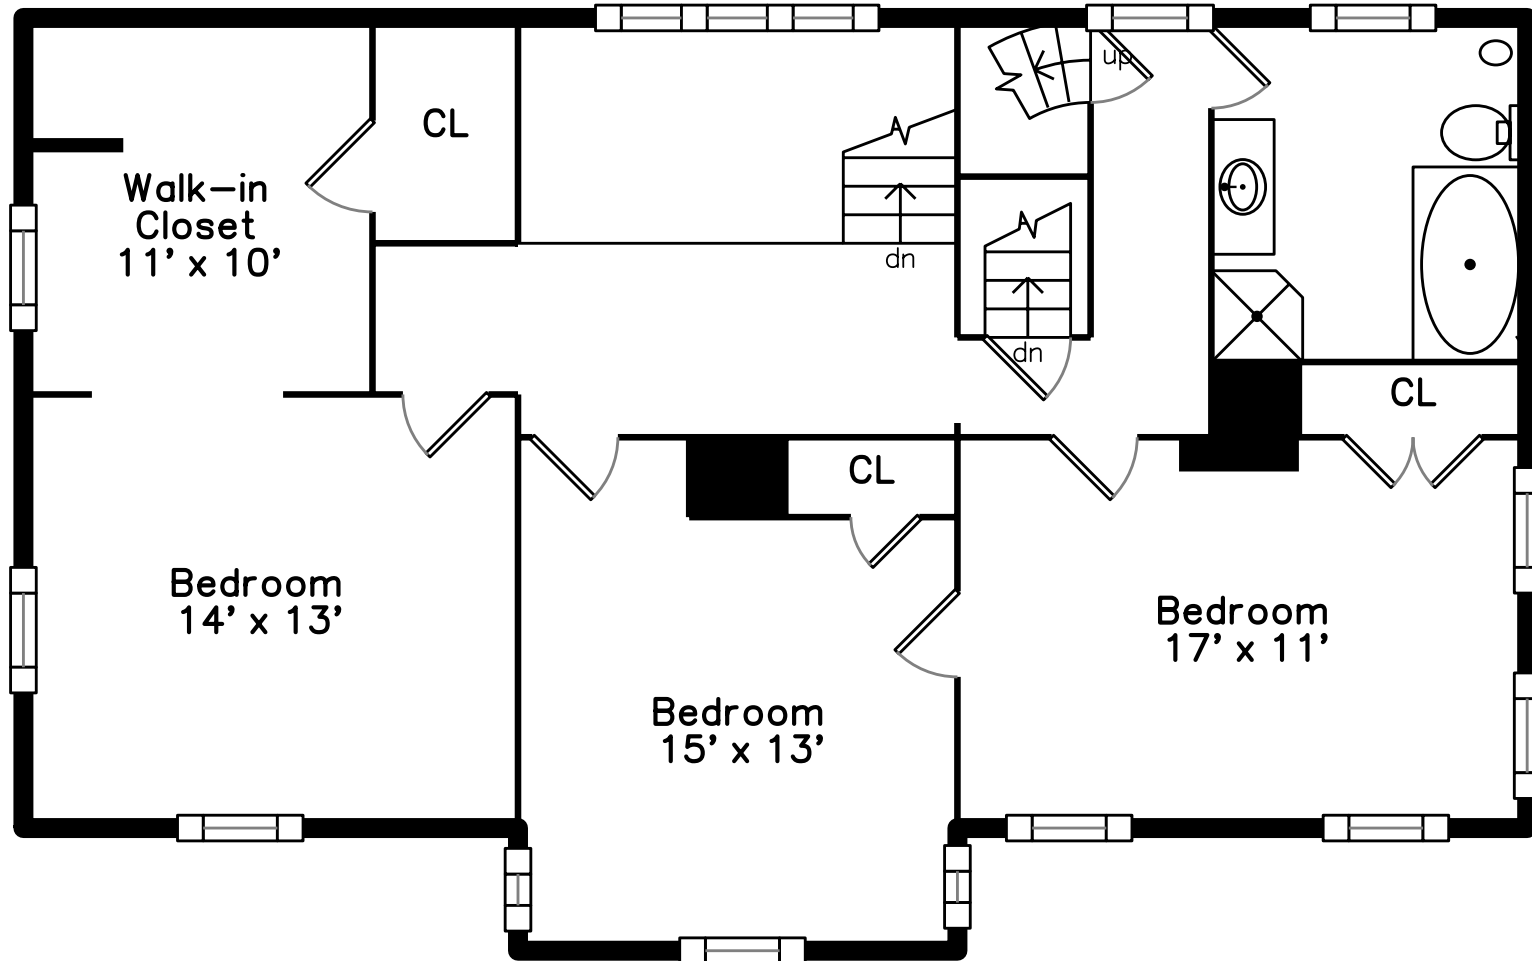

1396 River Street
Hyde Park, MA 02136

PicturePlan by vis-home

Measurements may not be 100% accurate.
Floor plans are provided for convenience only.
Room sizes are not used to calculate area.

Top

Upper

Main

Foyer

Foyer

Foyer

Foyer

Living Room

Living Room

Living Room

Dining Room

Dining Room

Family Room

Family Room

Family Room

Kitchen

Kitchen

Kitchen

Kitchen

Bedroom

Bedroom

Bathroom

Bathroom

Landing

Landing

Bonus Room

Bathroom