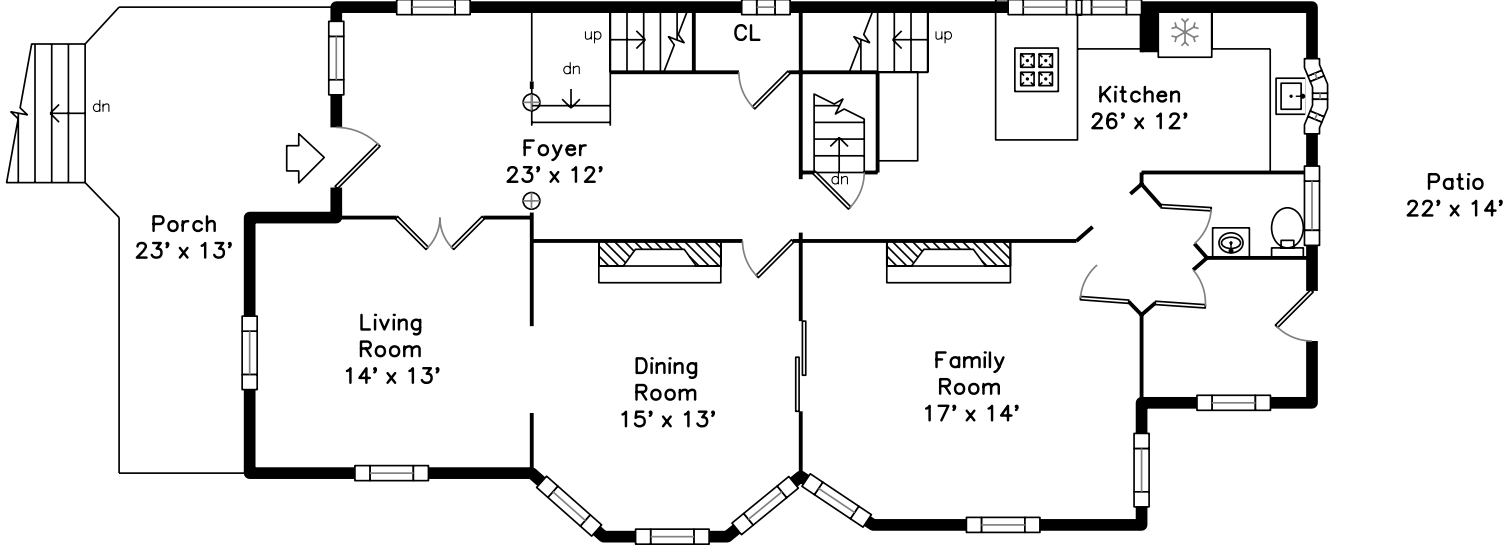

1396 River Street
Hyde Park, MA 02136

PicturePlan by vis-home

Measurements may not be 100% accurate.
Floor plans are provided for convenience only.
Room sizes are not used to calculate area.

Top

Upper

Main

Basement

Outside

Outside

Outside

Outside

Outside

Porch

Porch

Foyer

Foyer

Foyer

Foyer

Living Room

Living Room

Living Room

Dining Room

Dining Room

Family Room

Family Room

Family Room

Kitchen

Kitchen

Kitchen

Kitchen