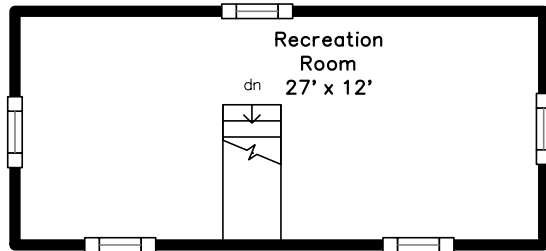

Top

Upper

Main

75 Brookline Street
Cambridge, MA 02139

PicturePlan by vis-home

Measurements may not be 100% accurate.
Floor plans are provided for convenience only.
Room sizes are not used to calculate area.