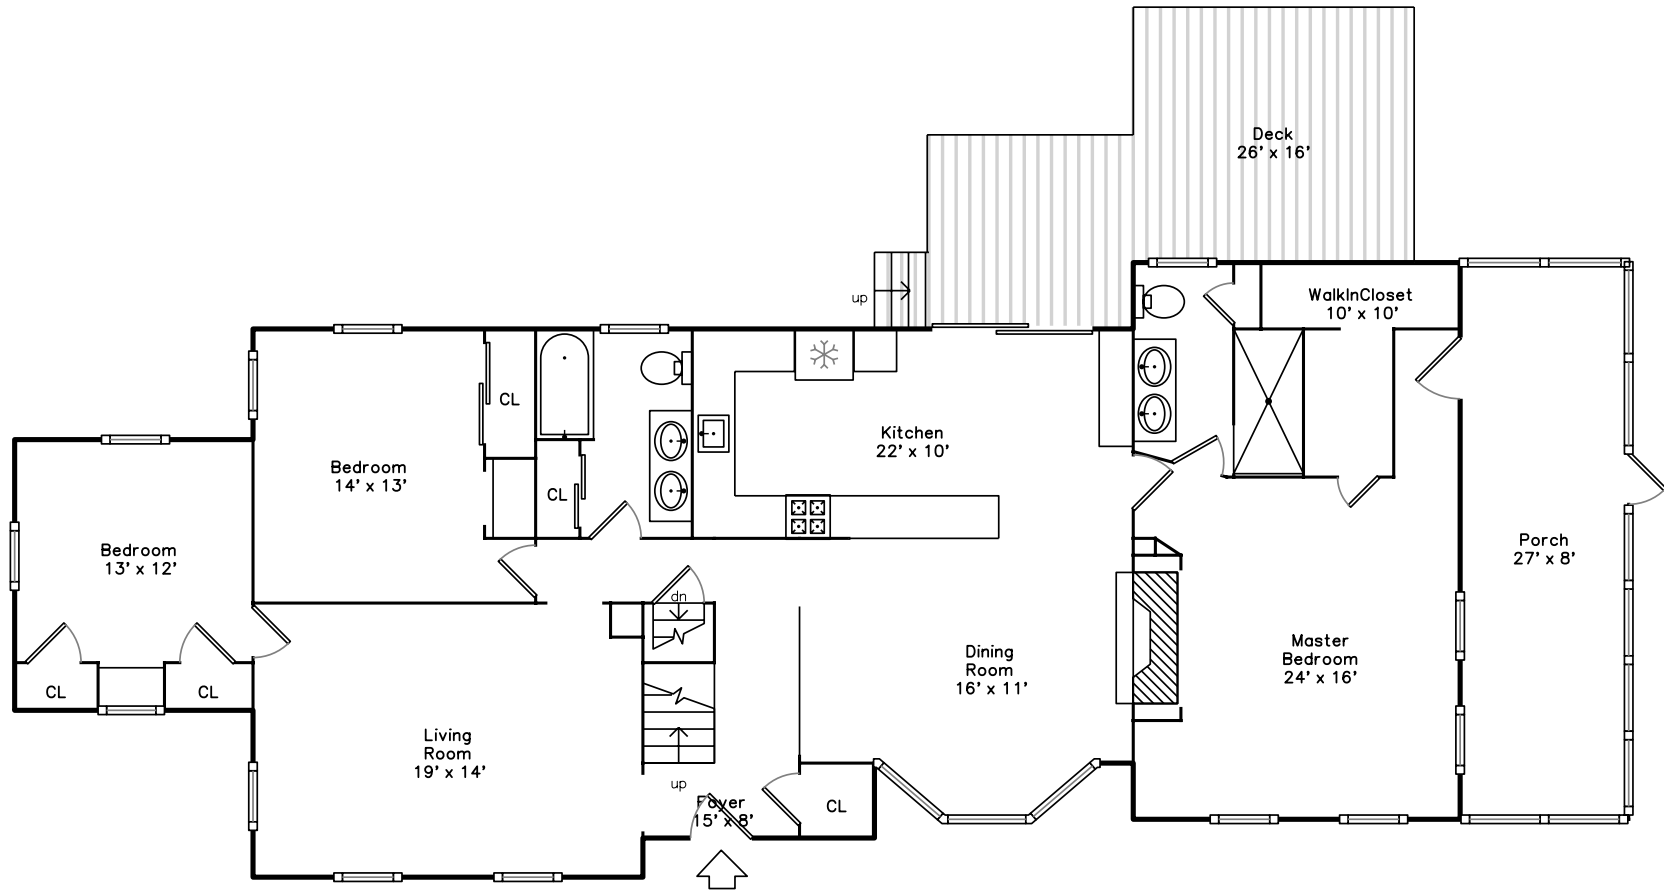

Upper

Basement

Main

**41 Whitewood Road
Milford, MA 01757**

PicturePlan(tm) by Vis-Home(C) 2016
Measurements may not be 100% accurate.
Floor plans are provided for convenience only.
Room sizes are not used to calculate area.

Upper

Main

Basement

Outside

Outside

Outside

Back

Living Room

Living Room

Kitchen

Kitchen

Dining Room

Dining Room

Bedroom

Bedroom

Bathroom

Master Bedroom

Master Bedroom

Deck

Loft Room

Workout

Recreation Room

Reception

Bathroom