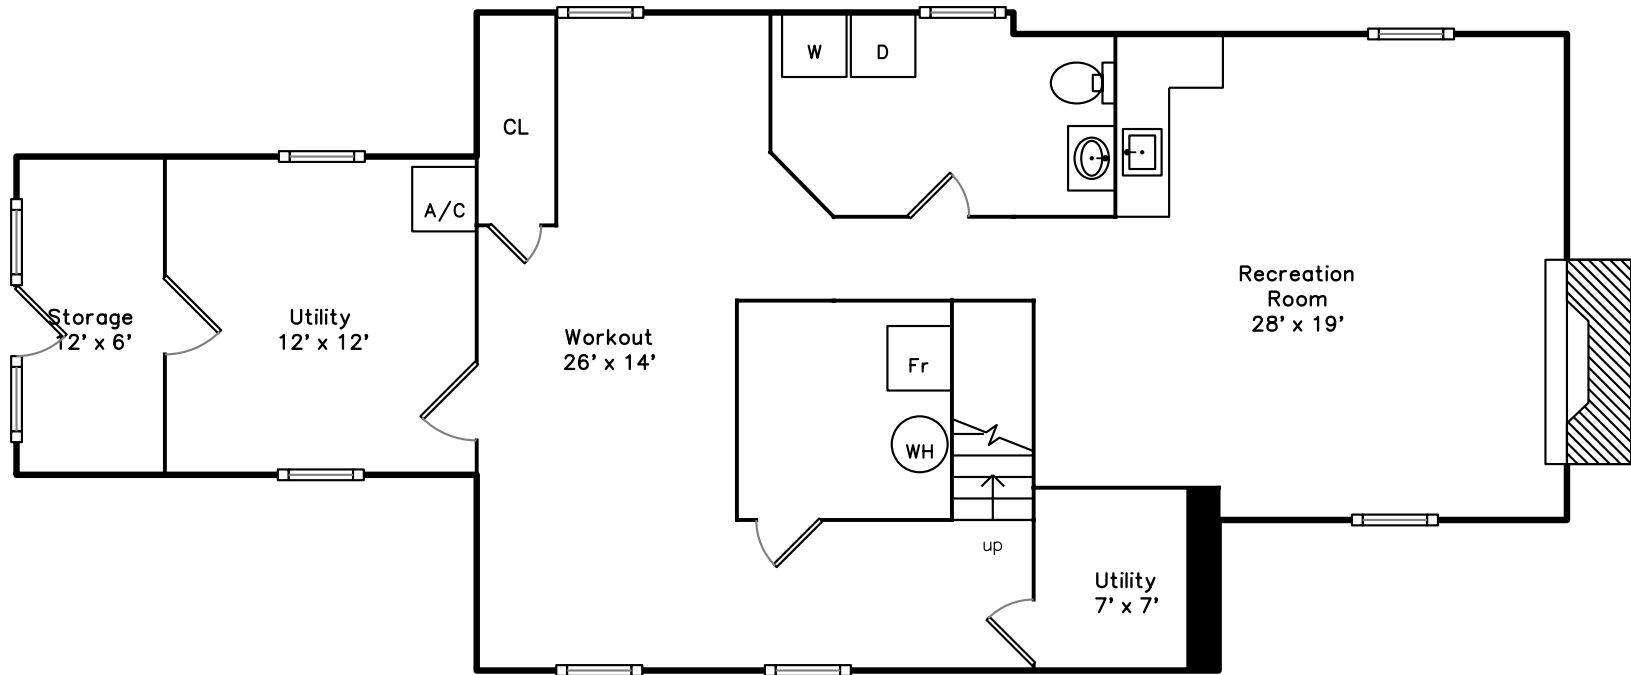

Upper

Basement

Main

**41 Whitewood Road
Milford, MA 01757**

PicturePlan(tm) by Vis-Home(C) 2016
Measurements may not be 100% accurate.
Floor plans are provided for convenience only.
Room sizes are not used to calculate area.

Upper

Main

Basement

Outside

Outside

Outside

Back

Living Room

Living Room

Kitchen

Kitchen

Dining Room

Dining Room

Bedroom

Bedroom

Bathroom

Master Bedroom

Master Bedroom

Deck

Loft Room

Workout

Recreation Room

Reception

Bathroom