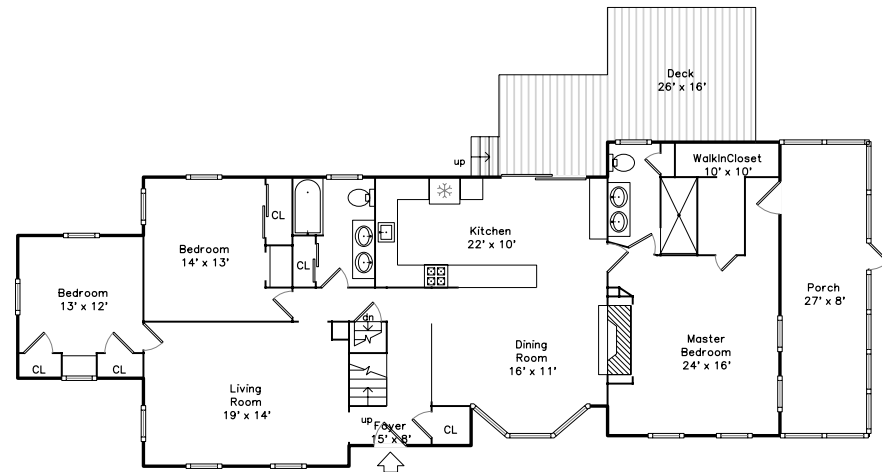

Upper

Basement

Main

**41 Whitewood Road
Milford, MA 01757**

PicturePlan(tm) by Vis-Home(C) 2016
Measurements may not be 100% accurate.
Floor plans are provided for convenience only.
Room sizes are not used to calculate area.

Upper

Main

Basement

Outside

Outside

Outside

Back

Living Room

Living Room

Kitchen

Kitchen

Dining Room

Dining Room

Bedroom

Bedroom

Bathroom

Master Bedroom

Master Bedroom

Deck

Loft Room

Workout

Recreation Room

Reception

Bathroom