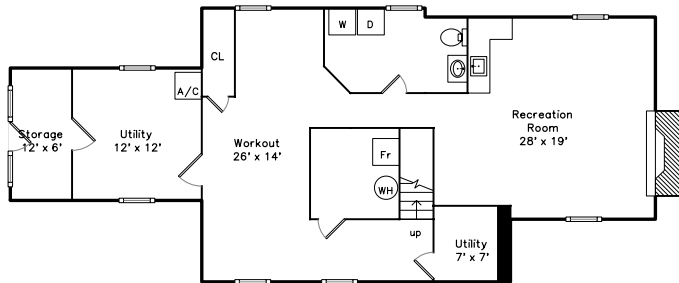

Upper

Basement

Main

**41 Whitewood Road
Milford, MA 01757**

PicturePlan(tm) by Vis-Home(C) 2016
Measurements may not be 100% accurate.
Floor plans are provided for convenience only.
Room sizes are not used to calculate area.

Upper

Main

Basement

Outside

Outside

Outside

Back

Living Room

Living Room

Kitchen

Kitchen

Dining Room

Dining Room

Bedroom

Bedroom

Bathroom

Master Bedroom

Master Bedroom

Deck

Loft Room

Workout

Recreation Room

Reception

Bathroom