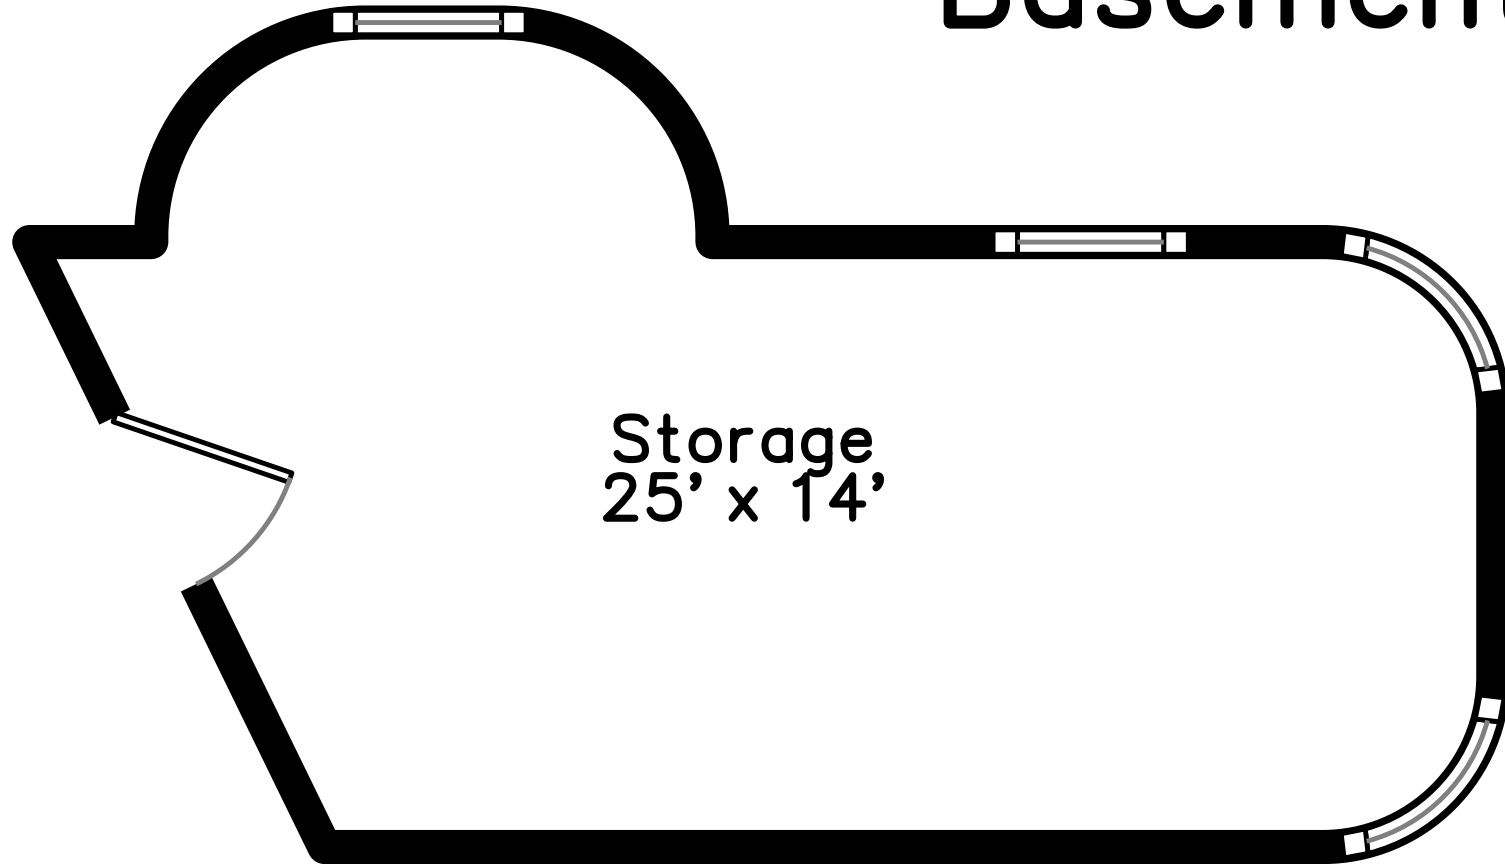

Basement

Garage

Main

40 Montvale Street #2
Roslindale, MA 02131

PicturePlan by  vis-home

Measurements may not be 100% accurate.
Floor plans are provided for convenience only.
Room sizes are not used to calculate area.

Main

Basement

Storage
25' x 14'

Garage

Outside

Kitchen

Kitchen

Bathroom