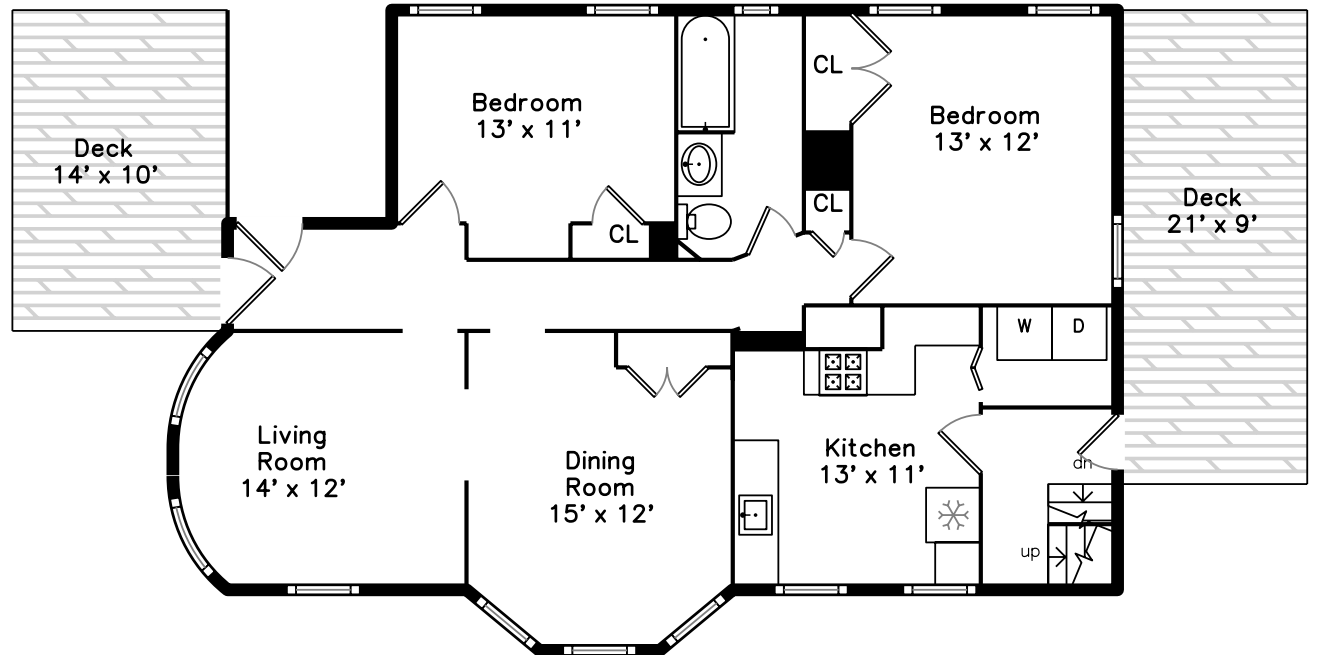

Basement

Garage

Main

40 Montvale Street #2
Roslindale, MA 02131

PicturePlan by  vis-home

Measurements may not be 100% accurate.
Floor plans are provided for convenience only.
Room sizes are not used to calculate area.

Main

Basement

Storage
25' x 14'

Garage

Outside

Kitchen

Kitchen

Bathroom

Bathroom

Living Room

Bedroom

Dining Room

Dining Room

Dining Room

Bedroom

Deck

Deck

Outside

Outside

Kitchen

Garage

Laundry