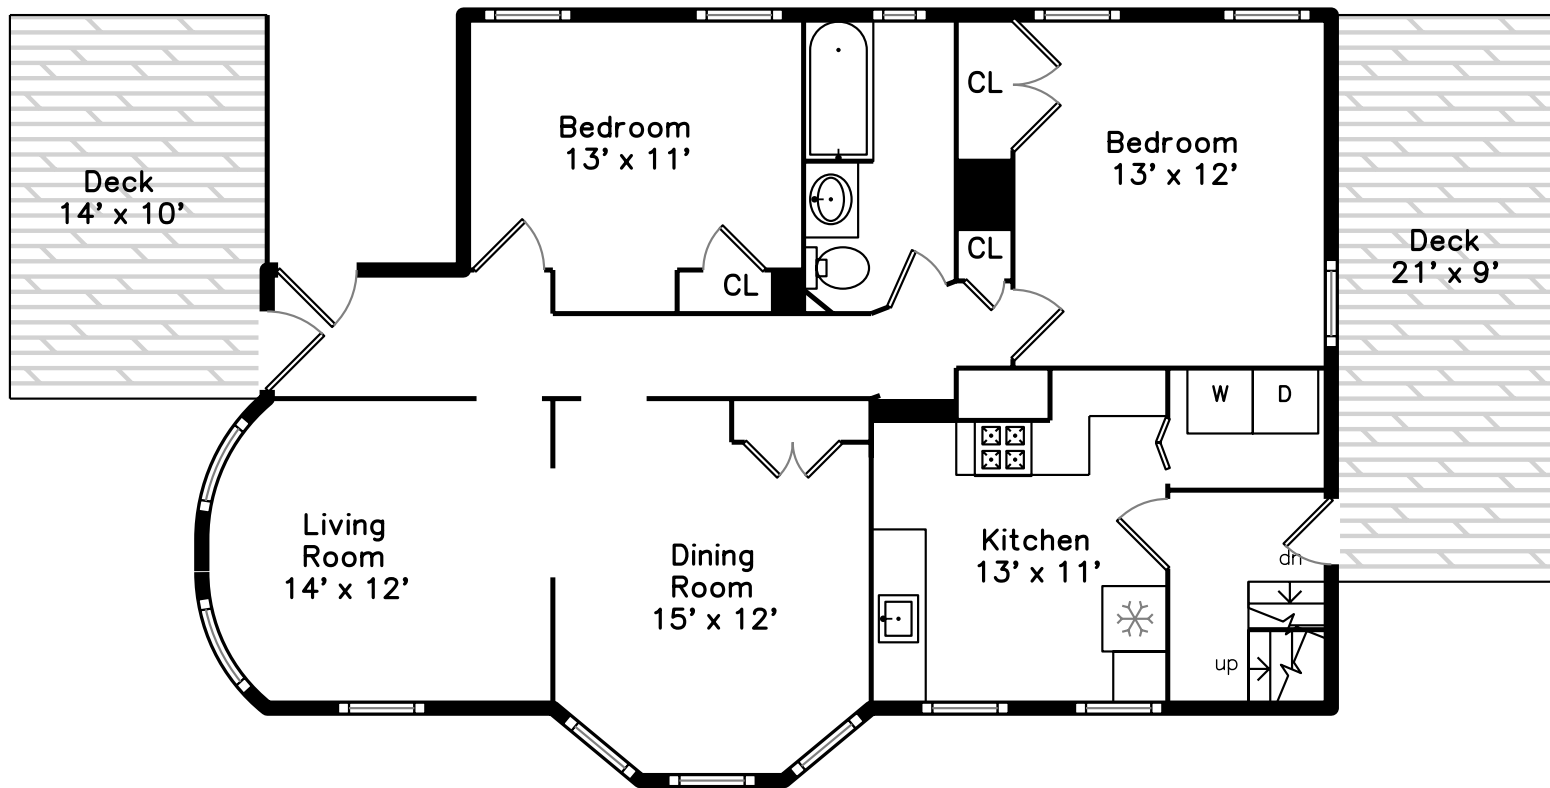

Basement

Garage

Main

40 Montvale Street #2
Roslindale, MA 02131

PicturePlan by  vis-home

Measurements may not be 100% accurate.
Floor plans are provided for convenience only.
Room sizes are not used to calculate area.

Main

Basement

Storage
25' x 14'

Garage

Outside

Kitchen

Kitchen

Bathroom

Bathroom

Living Room

Bedroom

Dining Room

Dining Room

Dining Room

Bedroom

Deck

Deck

Outside

Outside

Kitchen

Garage

Laundry