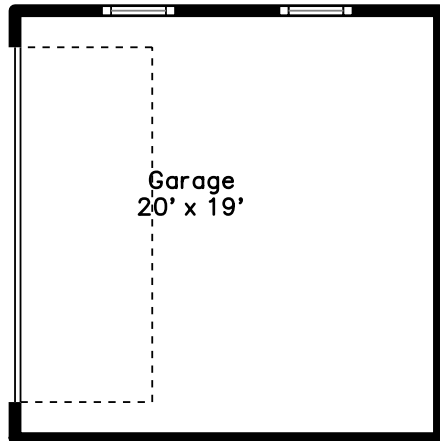

Basement

Garage

Main

40 Montvale Street #2
Roslindale, MA 02131

PicturePlan by  vis-home

Measurements may not be 100% accurate.
Floor plans are provided for convenience only.
Room sizes are not used to calculate area.

Main

Basement

Storage
25' x 14'

Garage

Outside

Kitchen

Kitchen

Bathroom